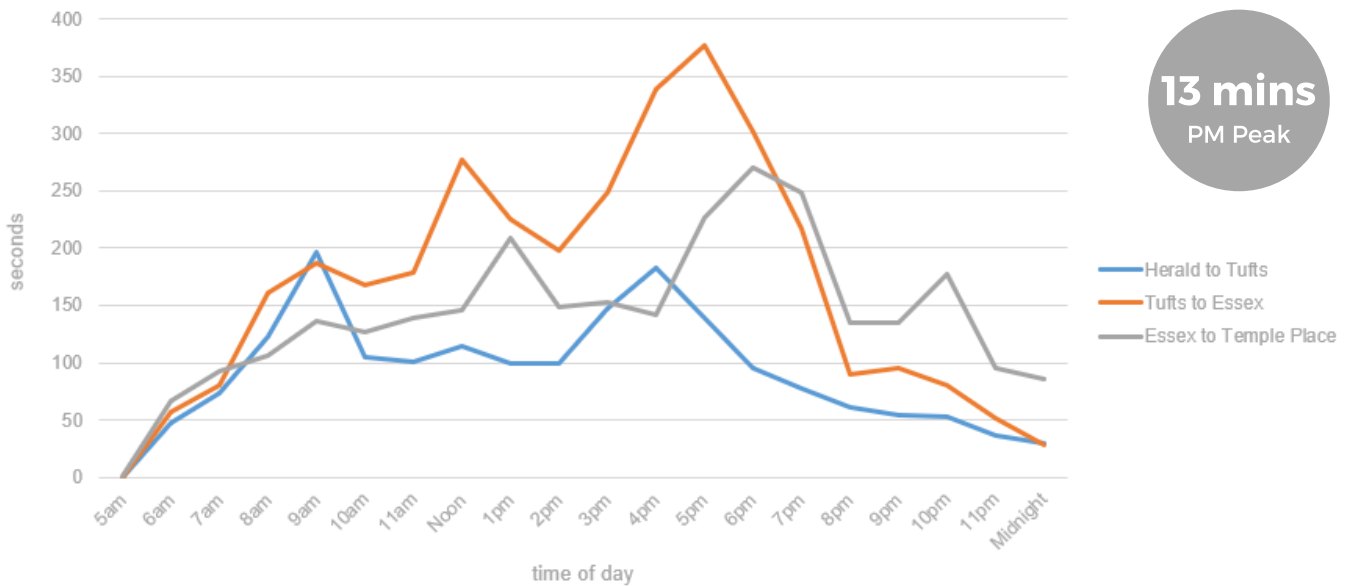

## SILVER LINE 5 - INBOUND DIRECTION

Data Source: MBTA Fall 2018

**12,000**  
MBTA riders

Just over 12 thousand MBTA riders travel along Washington Street every weekday between Herald Street and Temple Place.

On average, these inbound riders are experiencing **6 minutes** of delay over this **0.68 mile** stretch. On days when congestion is at its worst, this delay reaches **13 minutes**.

Average Weekday SL5 Median Delay by Stop

**6 mins**  
PM Peak

90th Percentile Weekday SL5 Delay by Stop

**13 mins**  
PM Peak