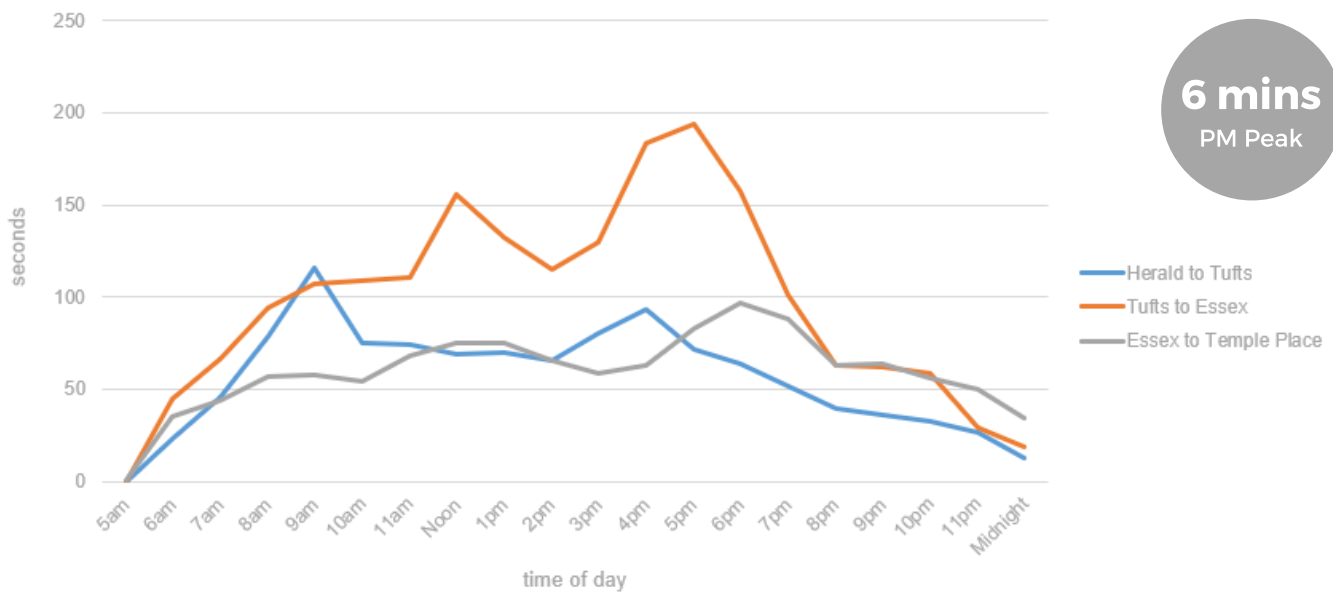

## SILVER LINE 5 - INBOUND DIRECTION

Data Source: MBTA Fall 2018

**12,000**  
MBTA riders

Just over 12 thousand MBTA riders travel along Washington Street every weekday between Herald Street and Temple Place.

On average, these inbound riders are experiencing **6 minutes** of delay over this **0.68 mile** stretch. On days when congestion is at its worst, this delay reaches **13 minutes**.

Average Weekday SL5 Median Delay by Stop

**6 mins**  
PM Peak

90th Percentile Weekday SL5 Delay by Stop

**13 mins**  
PM Peak