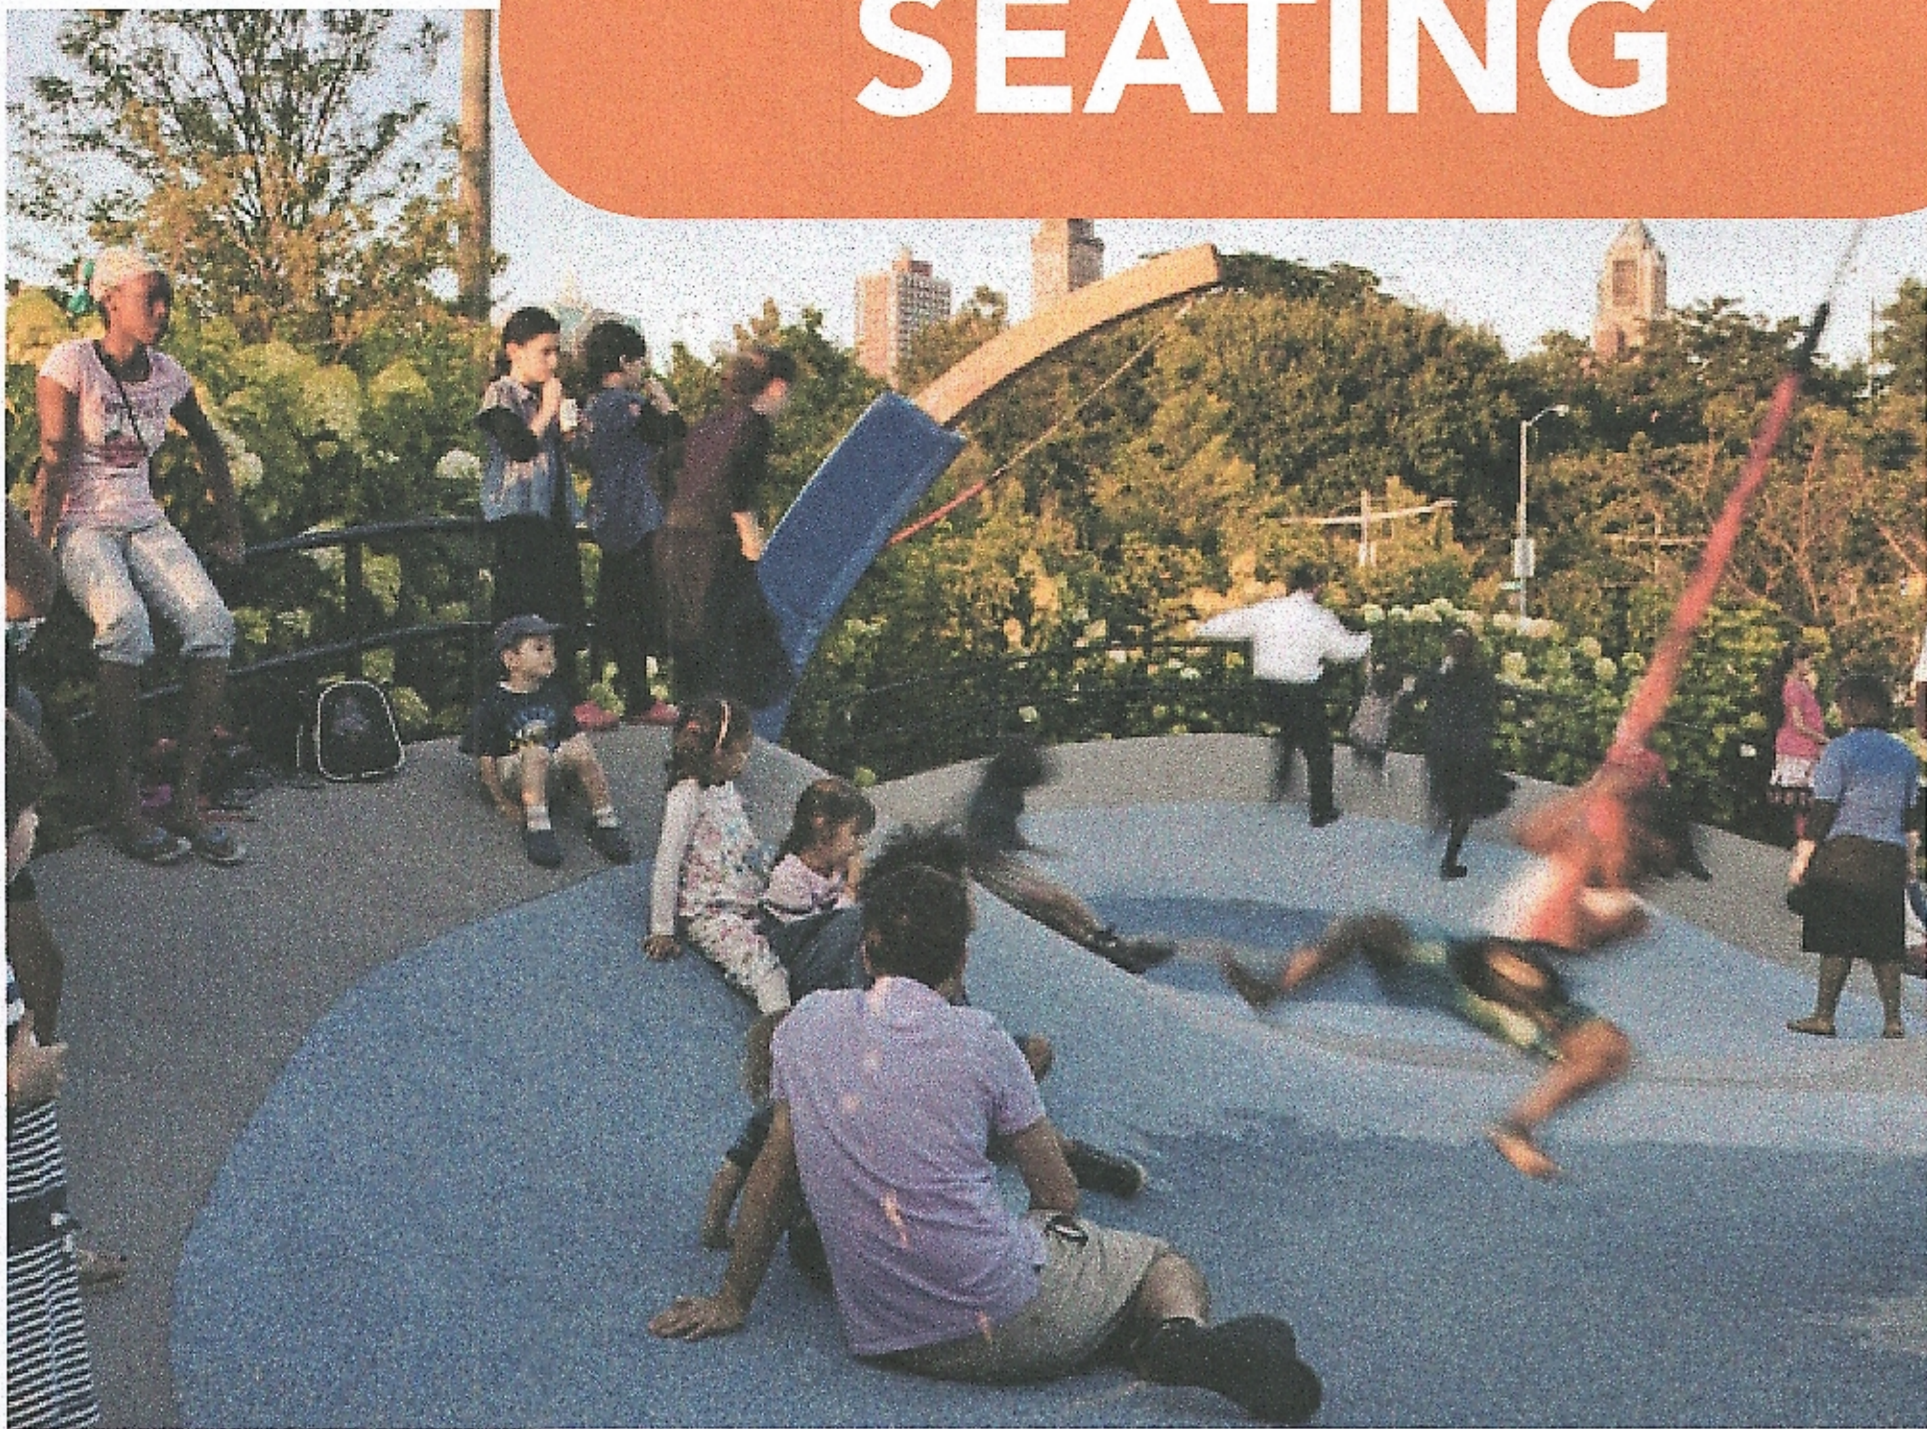

KEEP WATER FEATURE AND SHELTER HOUSE

fencing @ tot lot

- no red
- compliment existing courts
- common colors

EXPAND PLAY!

* 4 groups: yellow blue green red
 summer fun day + snack
 stars 2-5 + summer fun stop (free)
 seats for families
 smaller rocks for sitting + hanging out.

CLIMBING

RESILIENT SURFACE

KIDS
EAT
NOT
SUPER
BRIGHT
MUTED COLORS

SEATING

SLIDING

SWAYING

SWINGING

SPINNING