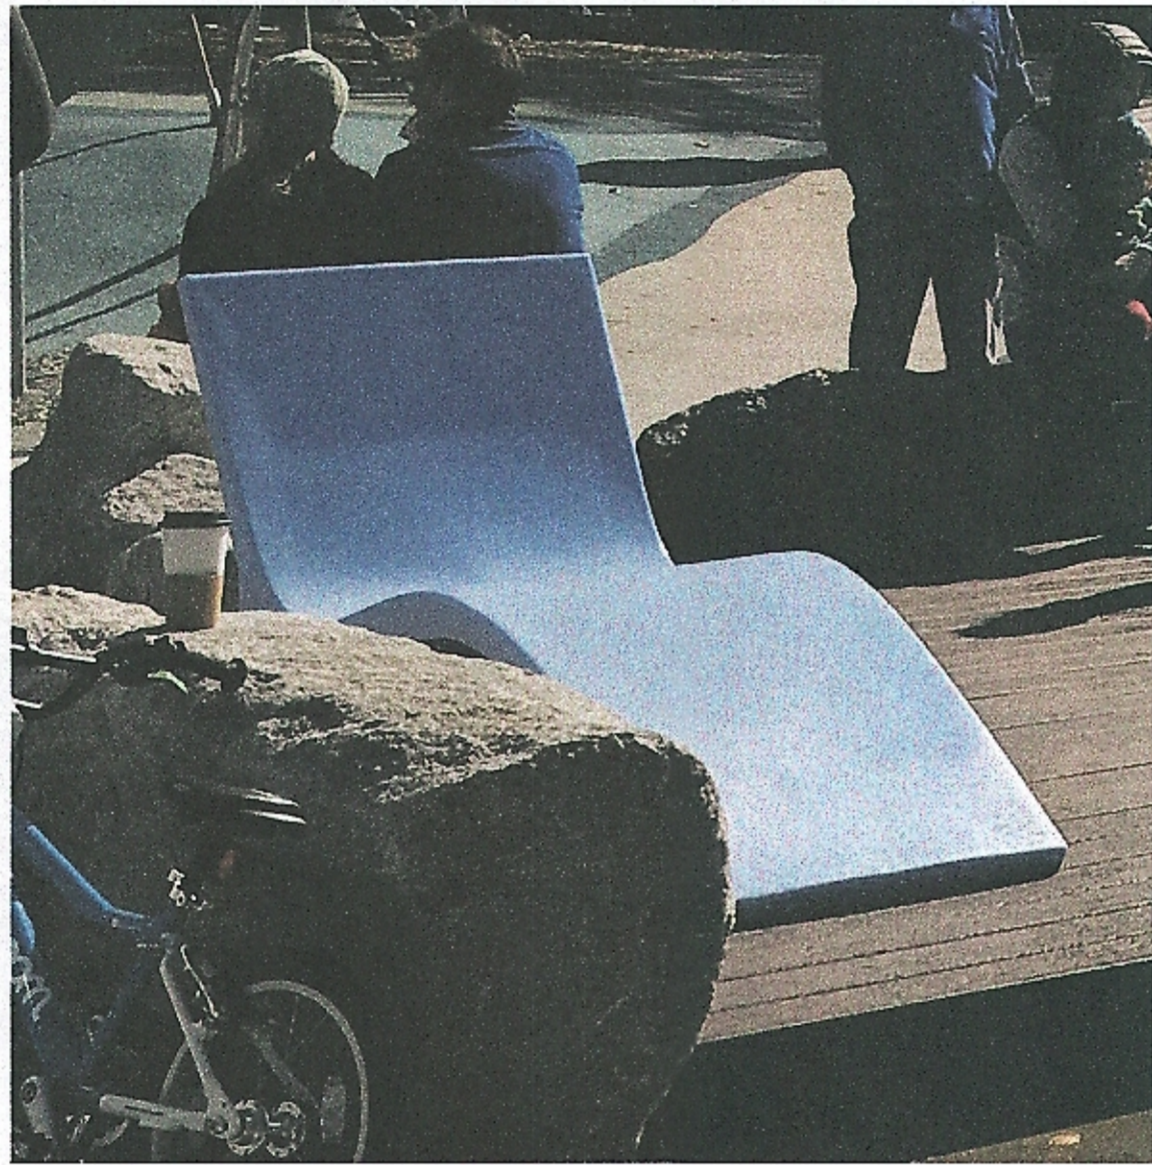

KEEP WATER FEATURE AND SHELTER HOUSE

fencing @ tot lot

- no red
- compliment existing courts
- common colors

EXPAND PLAY!

* 4 groups: yellow blue green red
 summer fun day + snack
 stars 2-5 + summer fun stop (free)
 seats for families
 smaller rocks for sitting + hanging out.

CLIMBING

RESILIENT SURFACE

KIDS
EAT
NOT
SUPER
BRIGHT
MUTED COLORS

SEATING

SLIDING

SWAYING

SWINGING

SPINNING