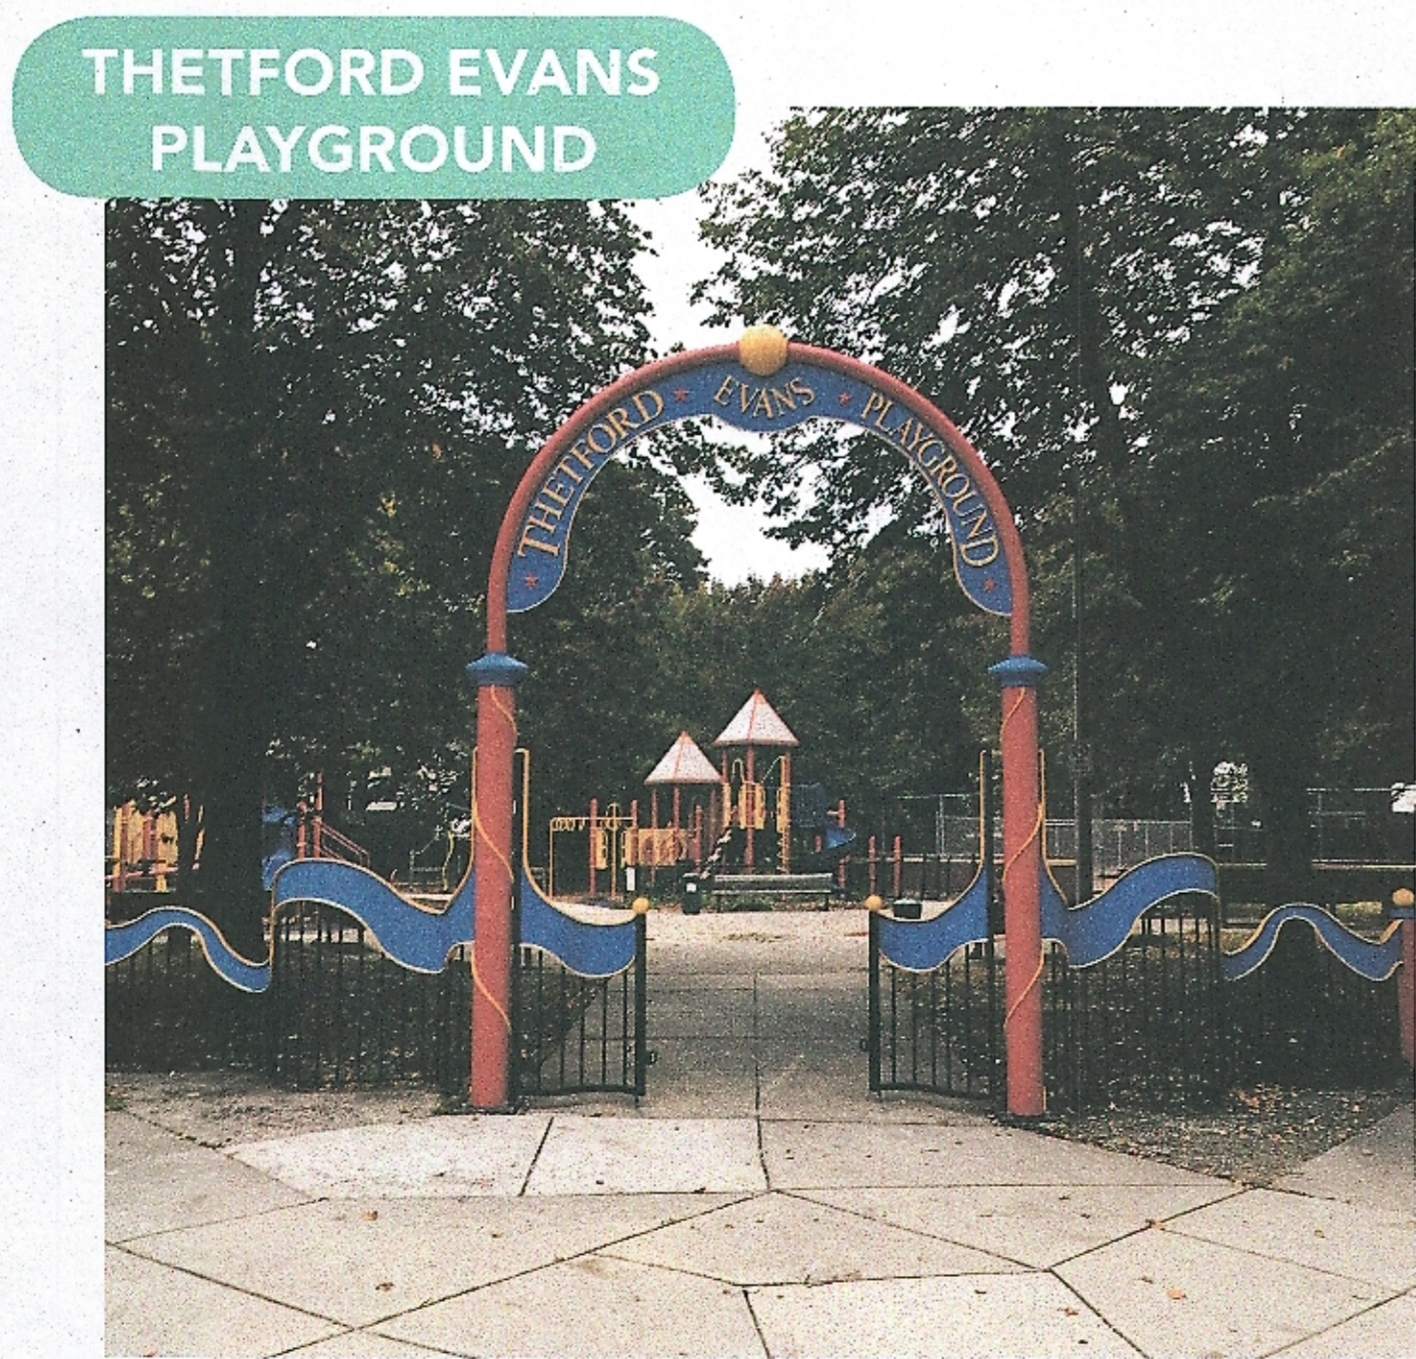

- LIVE
- WORK
- PLAY

HOW DO YOU GET TO PLAYGROUND?

WALK

BIKE

DRIVE |

OTHER

OLDER KIDS
↓