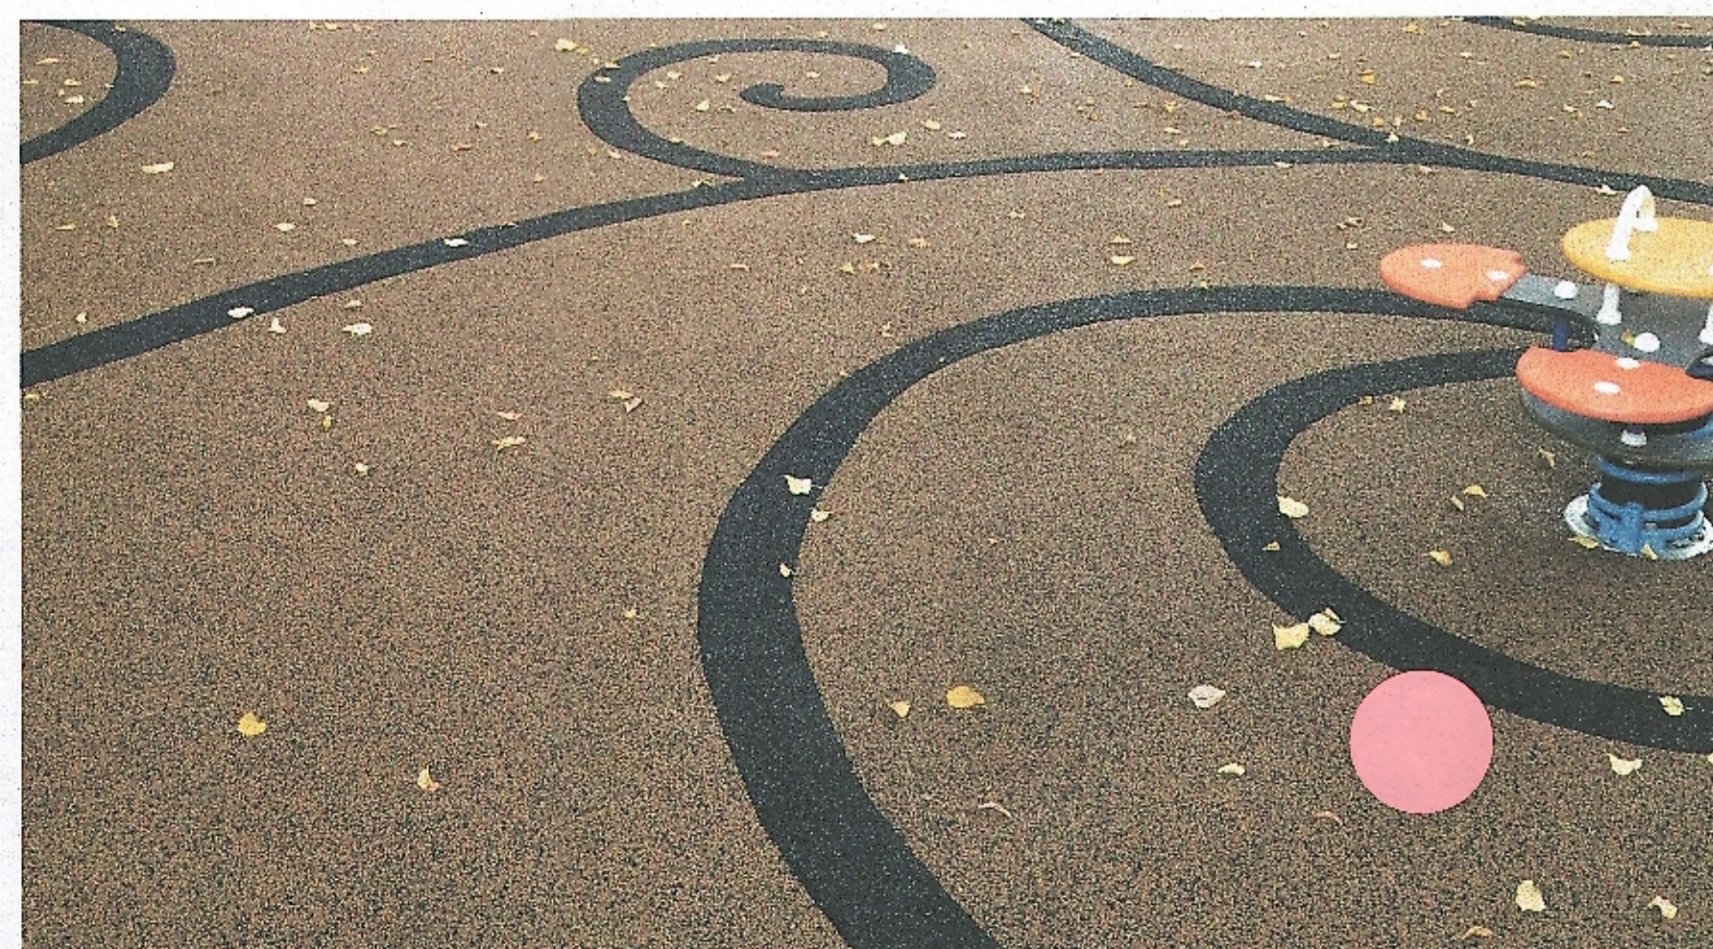

KEEP WATER FEATURE AND SHELTER HOUSE

fencing @ tot lot

- no red
- compliment existing courts
- common colors

EXPAND PLAY!

* 4 groups: yellow blue green red
 summer fun day + snack
 stars 2-5 + summer fun stop (free)
 seats for families
 smaller rocks for sitting + hanging out.

CLIMBING

RESILIENT SURFACE

KIDS
EAT
NOT
SUPER
BRIGHT
MUTED COLORS

SEATING

SLIDING

SWAYING

SWINGING

SPINNING