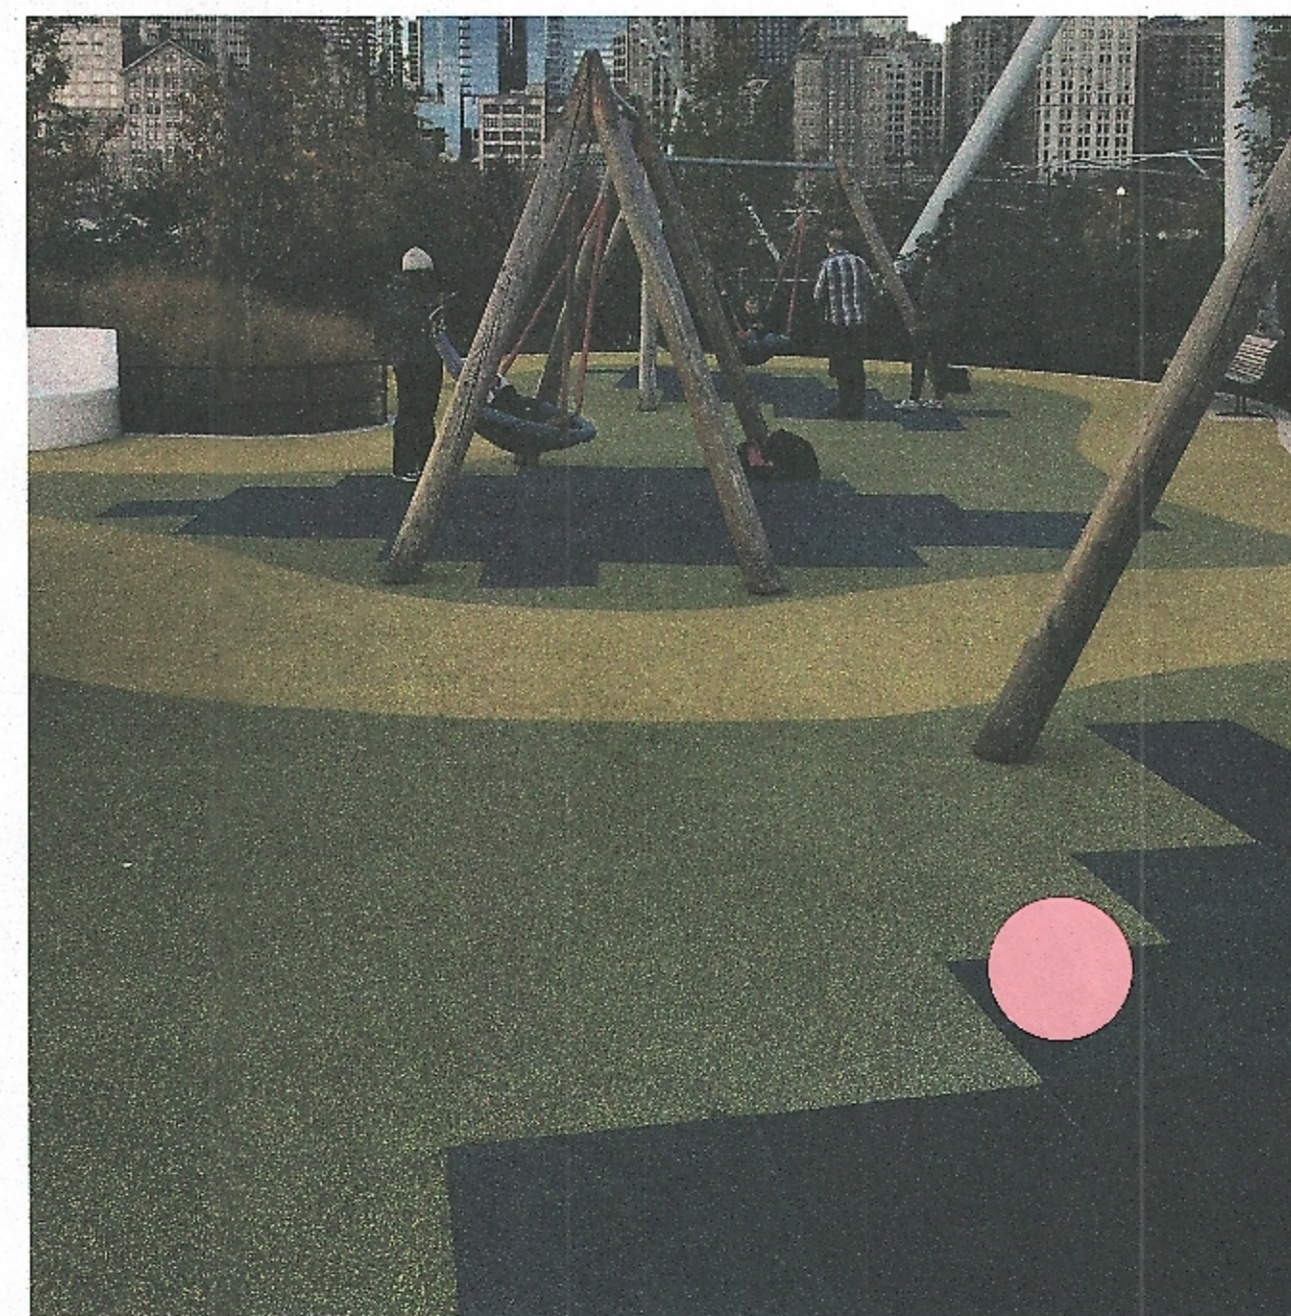

- KIDS LIKE TO CLIMB ROCKS, TREES (PLAY UNDER)

WHAT WOULD YOU LIKE TO SEE AT PLAYGROUND?

- ACCESS TO PARKING
- FITNESS EQUIPMENT FOR ADULTS
- SEATING (MORE)
- RECEPTACLES (TRASH)
- OLDER KIDS A PLACE TO SOCIALIZE
- FAMILY WHIRL (SOMERVILLE)
- UPGRADE WATER FEATURE - DON'T SHOOT VERY FAR
- BUTTONS HARD TO PUSH
- BUCKET THING IN CENTER
- SIT ON WATER FEATURE WALL (SHADE)
- ACTIVATOR BUTTON

KEEP WATER FEATURE AND SHELTER HOUSE

fencing @ tot lot

- no red
- compliment existing courts
- common colors

EXPAND PLAY!

* 4 groups: yellow blue green red
 summer fun day + snack
 stars 2-5 + summer fun stop (free)
 seats for families
 smaller rocks for sitting + hanging out.

CLIMBING

RESILIENT SURFACE

KIDS
EAT
NOT
SUPER
BRIGHT
MUTED COLORS

SEATING

SLIDING

SWAYING

SWINGING

SPINNING