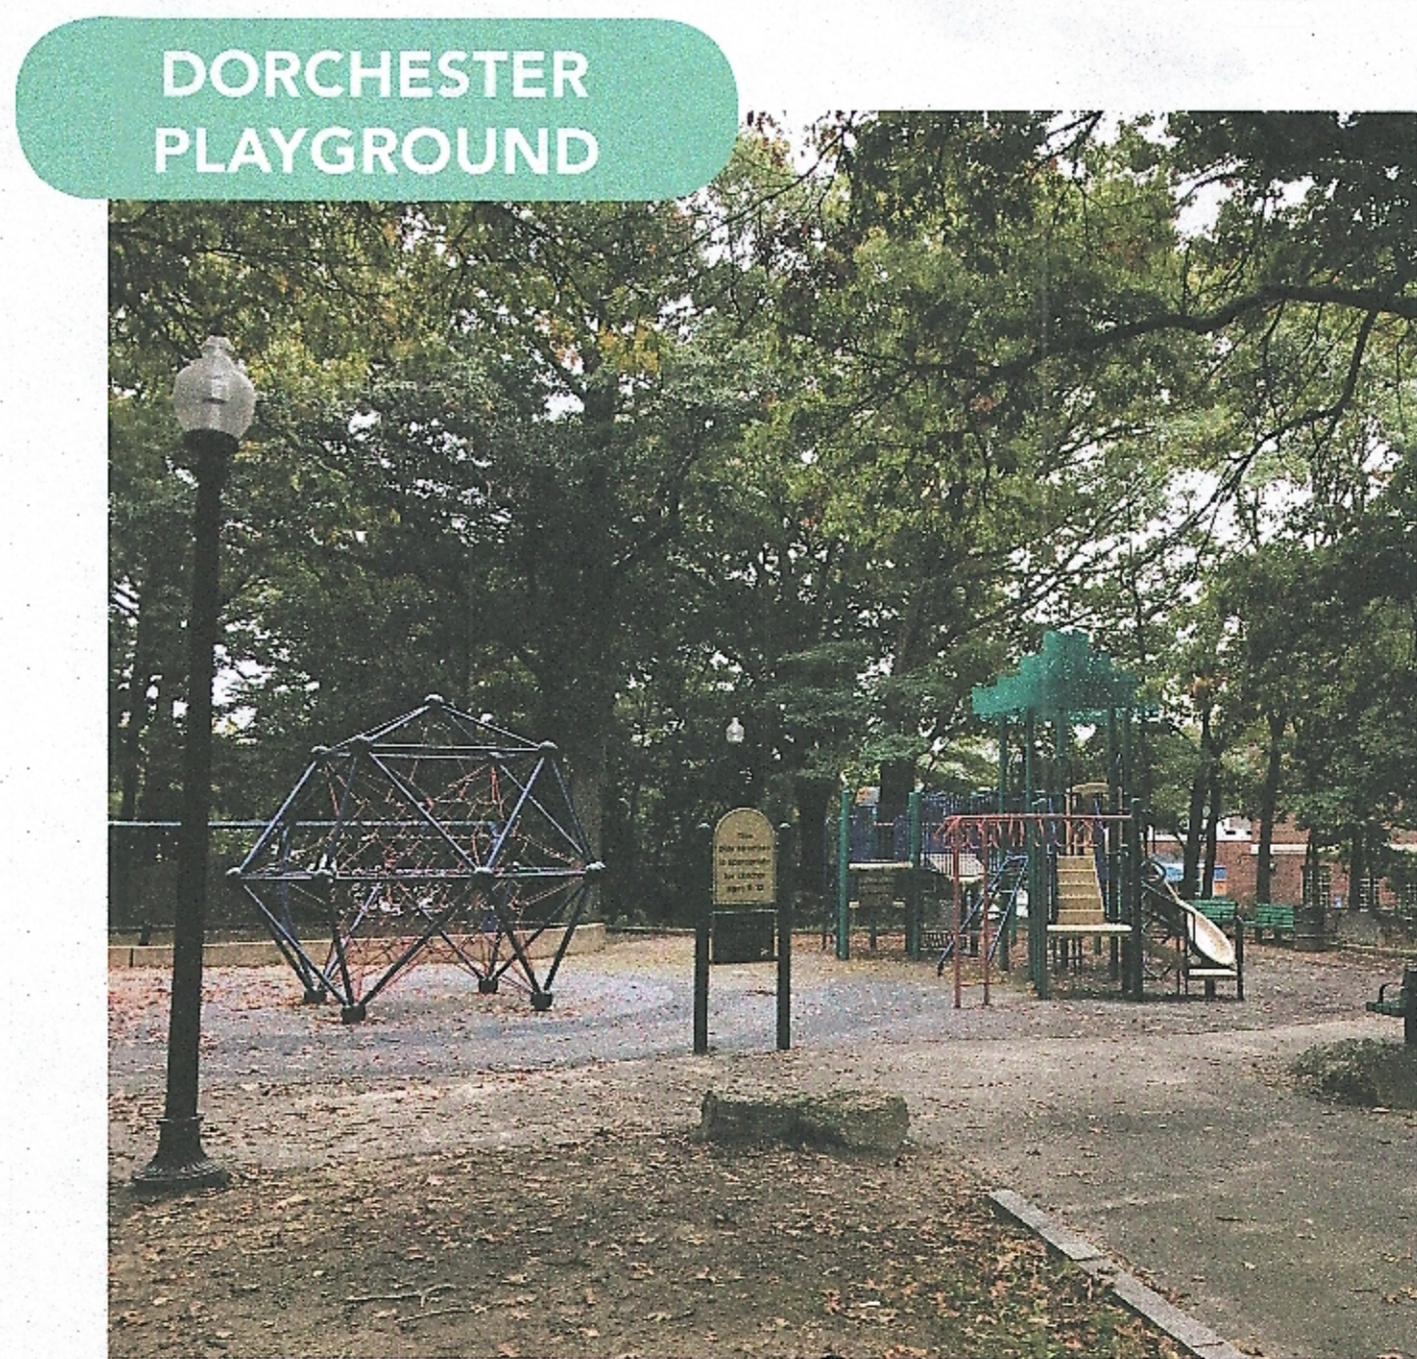

NEIGHBORHOOD CONTEXT

HARABEX PARK - ON TALBOT

WHERE DO YOU LIVE / WORK / PLAY ?

- LIVE
- WORK
- PLAY

HOW DO YOU GET TO PLAYGROUND?

WALK

BIKE

DRIVE |

OTHER

OLDER KIDS
↓

PROJECT SITE

WHAT DO YOU LIKE ABOUT THE PLAYGROUND?

- CANOPY - GOOD FOR FAMILIES

• USED BY OLDER KIDS

ANY CONCERNS ABOUT THE PLAYGROUND?

- TRASH - REGULAR / SCHEDULED PICK-UP

- MAINTENANCE

- DON'T USE ROCK THAT MUCH
DON'T CLIMB - CAN'T GET DOWN
RUN AROUND IT

- AREA BEHIND SWINGS -
 - ROCKS ARE GREAT
 - NEED BETTER SIGHT LINES
 - LOWER WALL

- PEOPLE LURK, GO TO BATHROOM, DRINK ETC.

- KIDS LIKE TO CLIMB ROCKS, TREES (PLAY UNDER)

WHAT WOULD YOU LIKE TO SEE AT PLAYGROUND?

- ACCESS TO PARKING
- FITNESS EQUIPMENT FOR ADULTS
- SEATING (MORE)
- RECEPTACLES (TRASH)
- OLDER KIDS A PLACE TO SOCIALIZE
- FAMILY WHIRL (SOMERVILLE)
- UPGRADE WATER FEATURE - DON'T SHOOT VERY FAR
- BUTTONS HARD TO PUSH
- BUCKET THING IN CENTER
- SIT ON WATER FEATURE WALL (SHADE)
- ACTIVATOR BUTTON