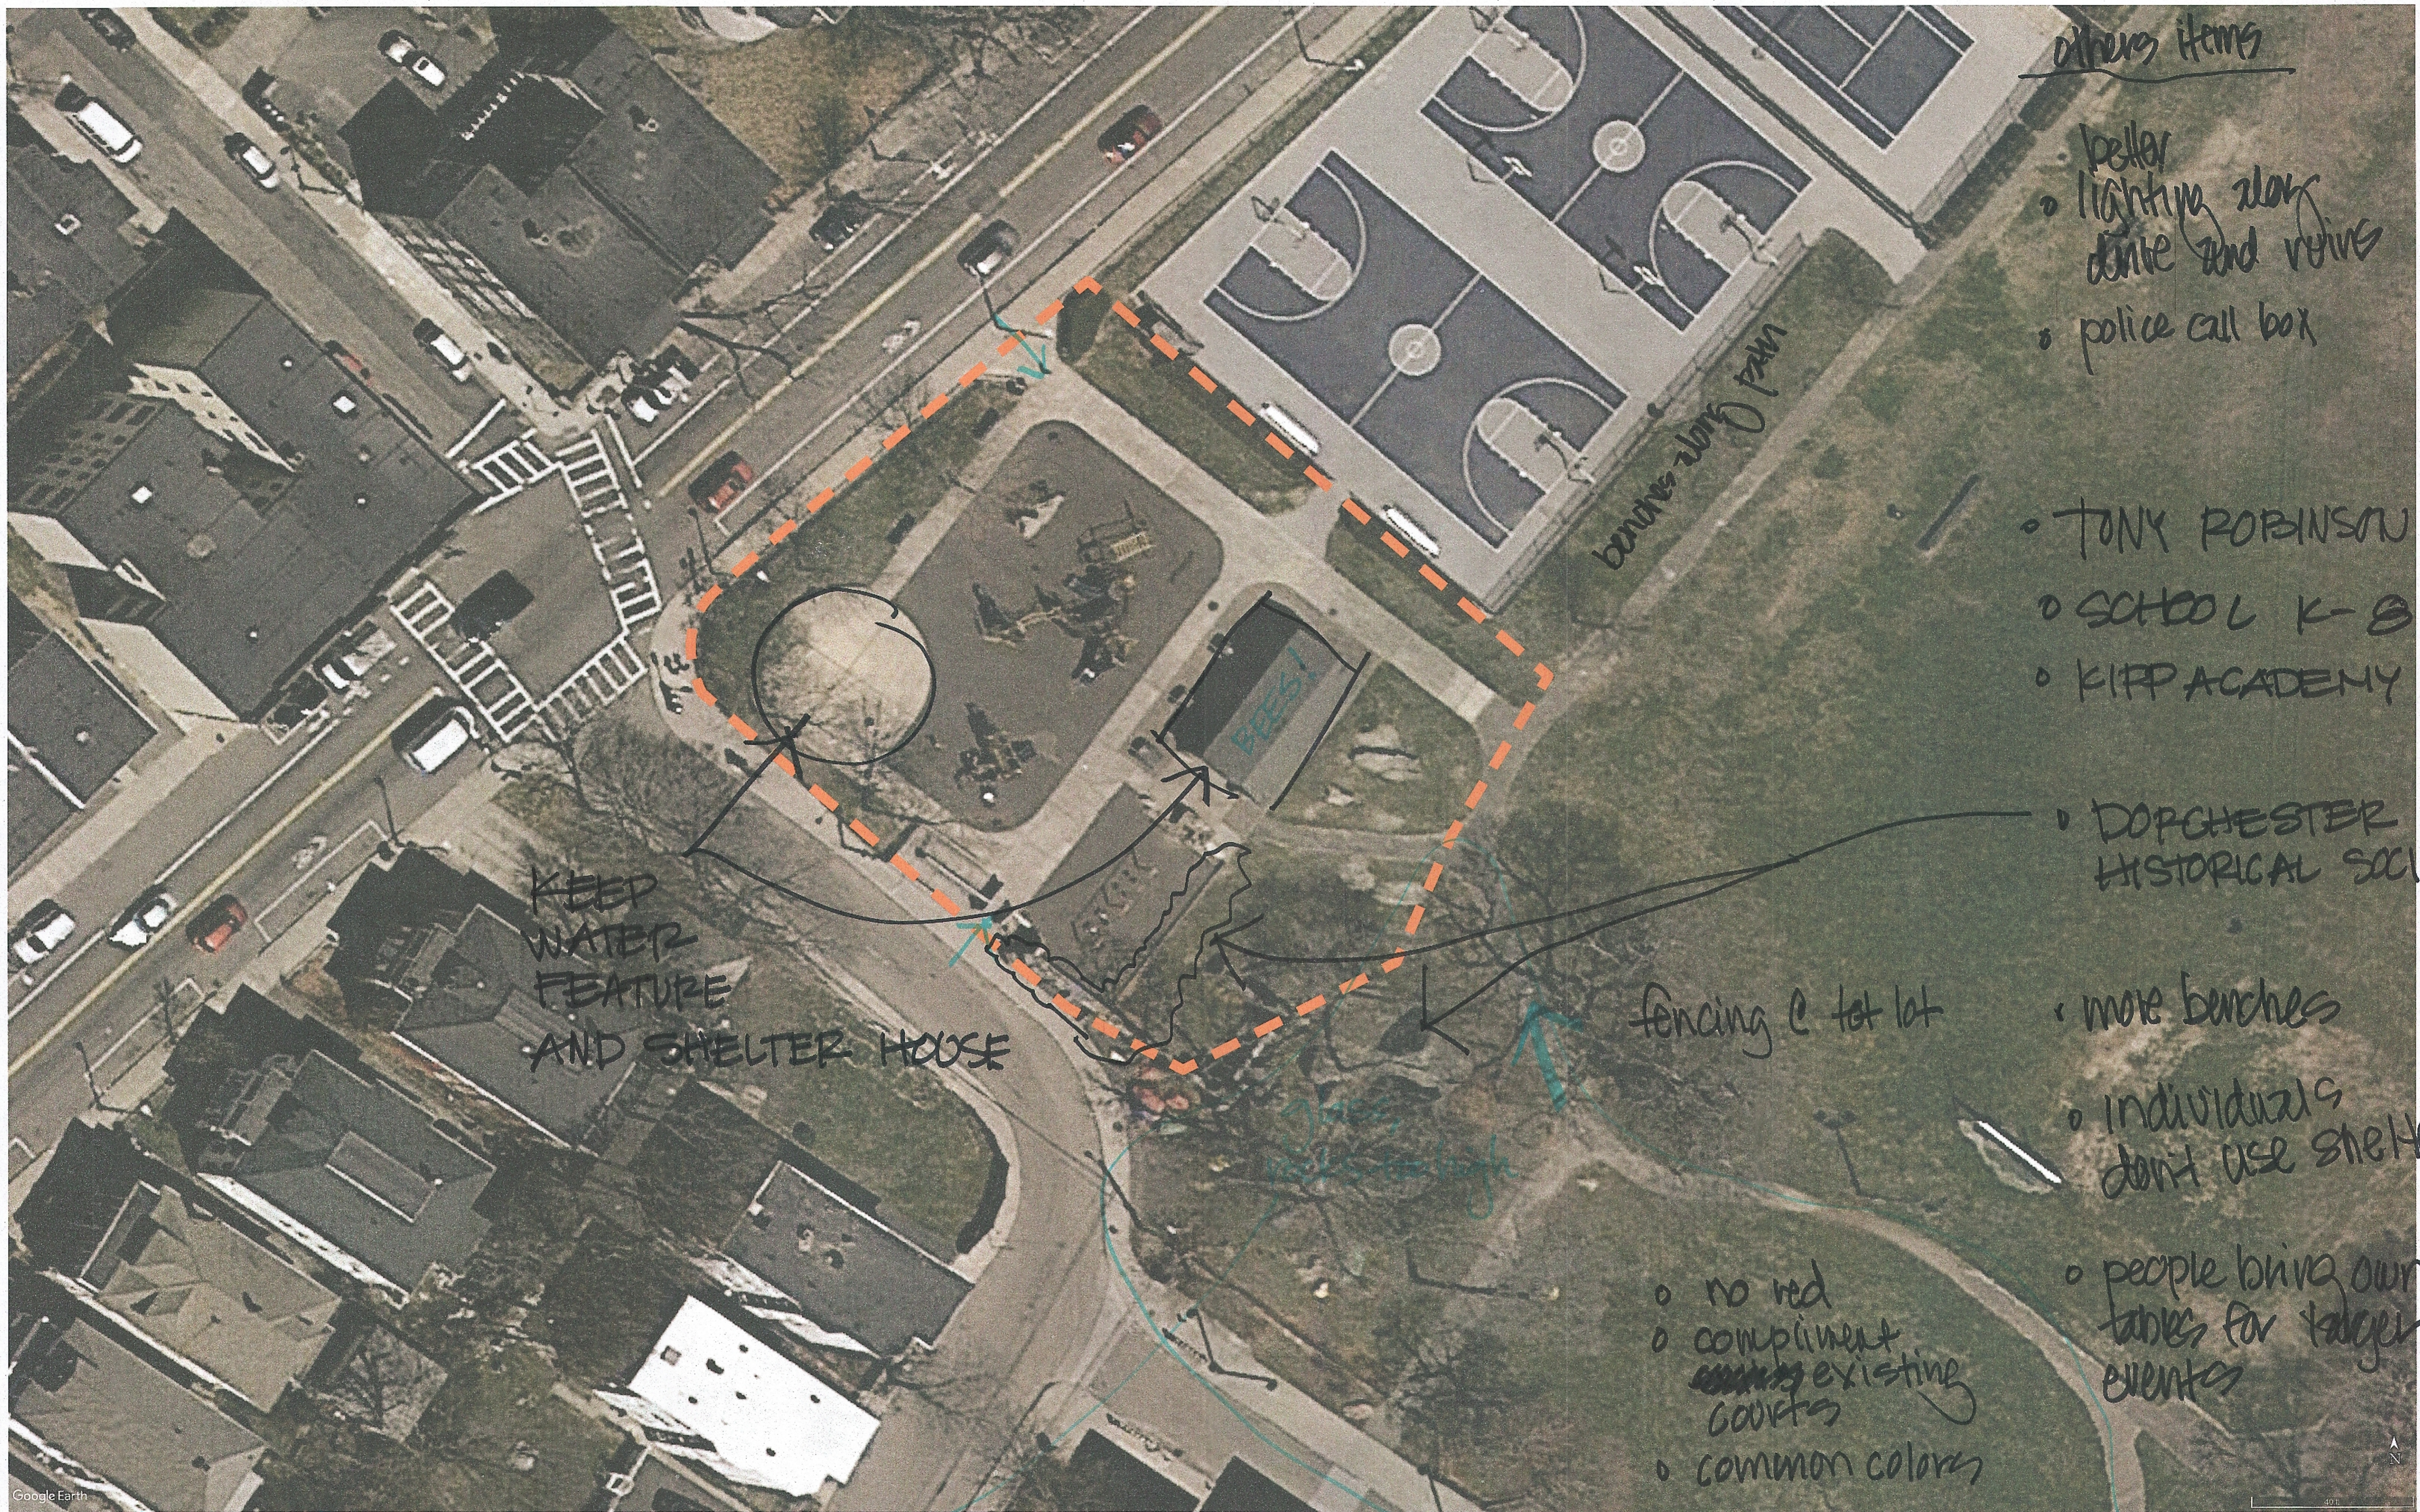

1. Other items
2. better lighting along fence and vines
   - police call box
   - TONY ROBINSON
   - SCHOOL K-8
   - KIPP ACADEMY K-8
   - DORCHESTER HISTORICAL SOCIETY
   - more benches
   - individuals don't use shelter
   - people bring own tables for larger events

KEEP WATER FEATURE AND SHELTER HOUSE

fencing @ tot lot

- no red
- compliment existing courts
- common colors

EXPAND PLAY!

* 4 groups: yellow blue green red
summer fun day + snack
stars 2-5 + summer fun stop (free)
seats for families
smaller rocks for sitting + hanging out.