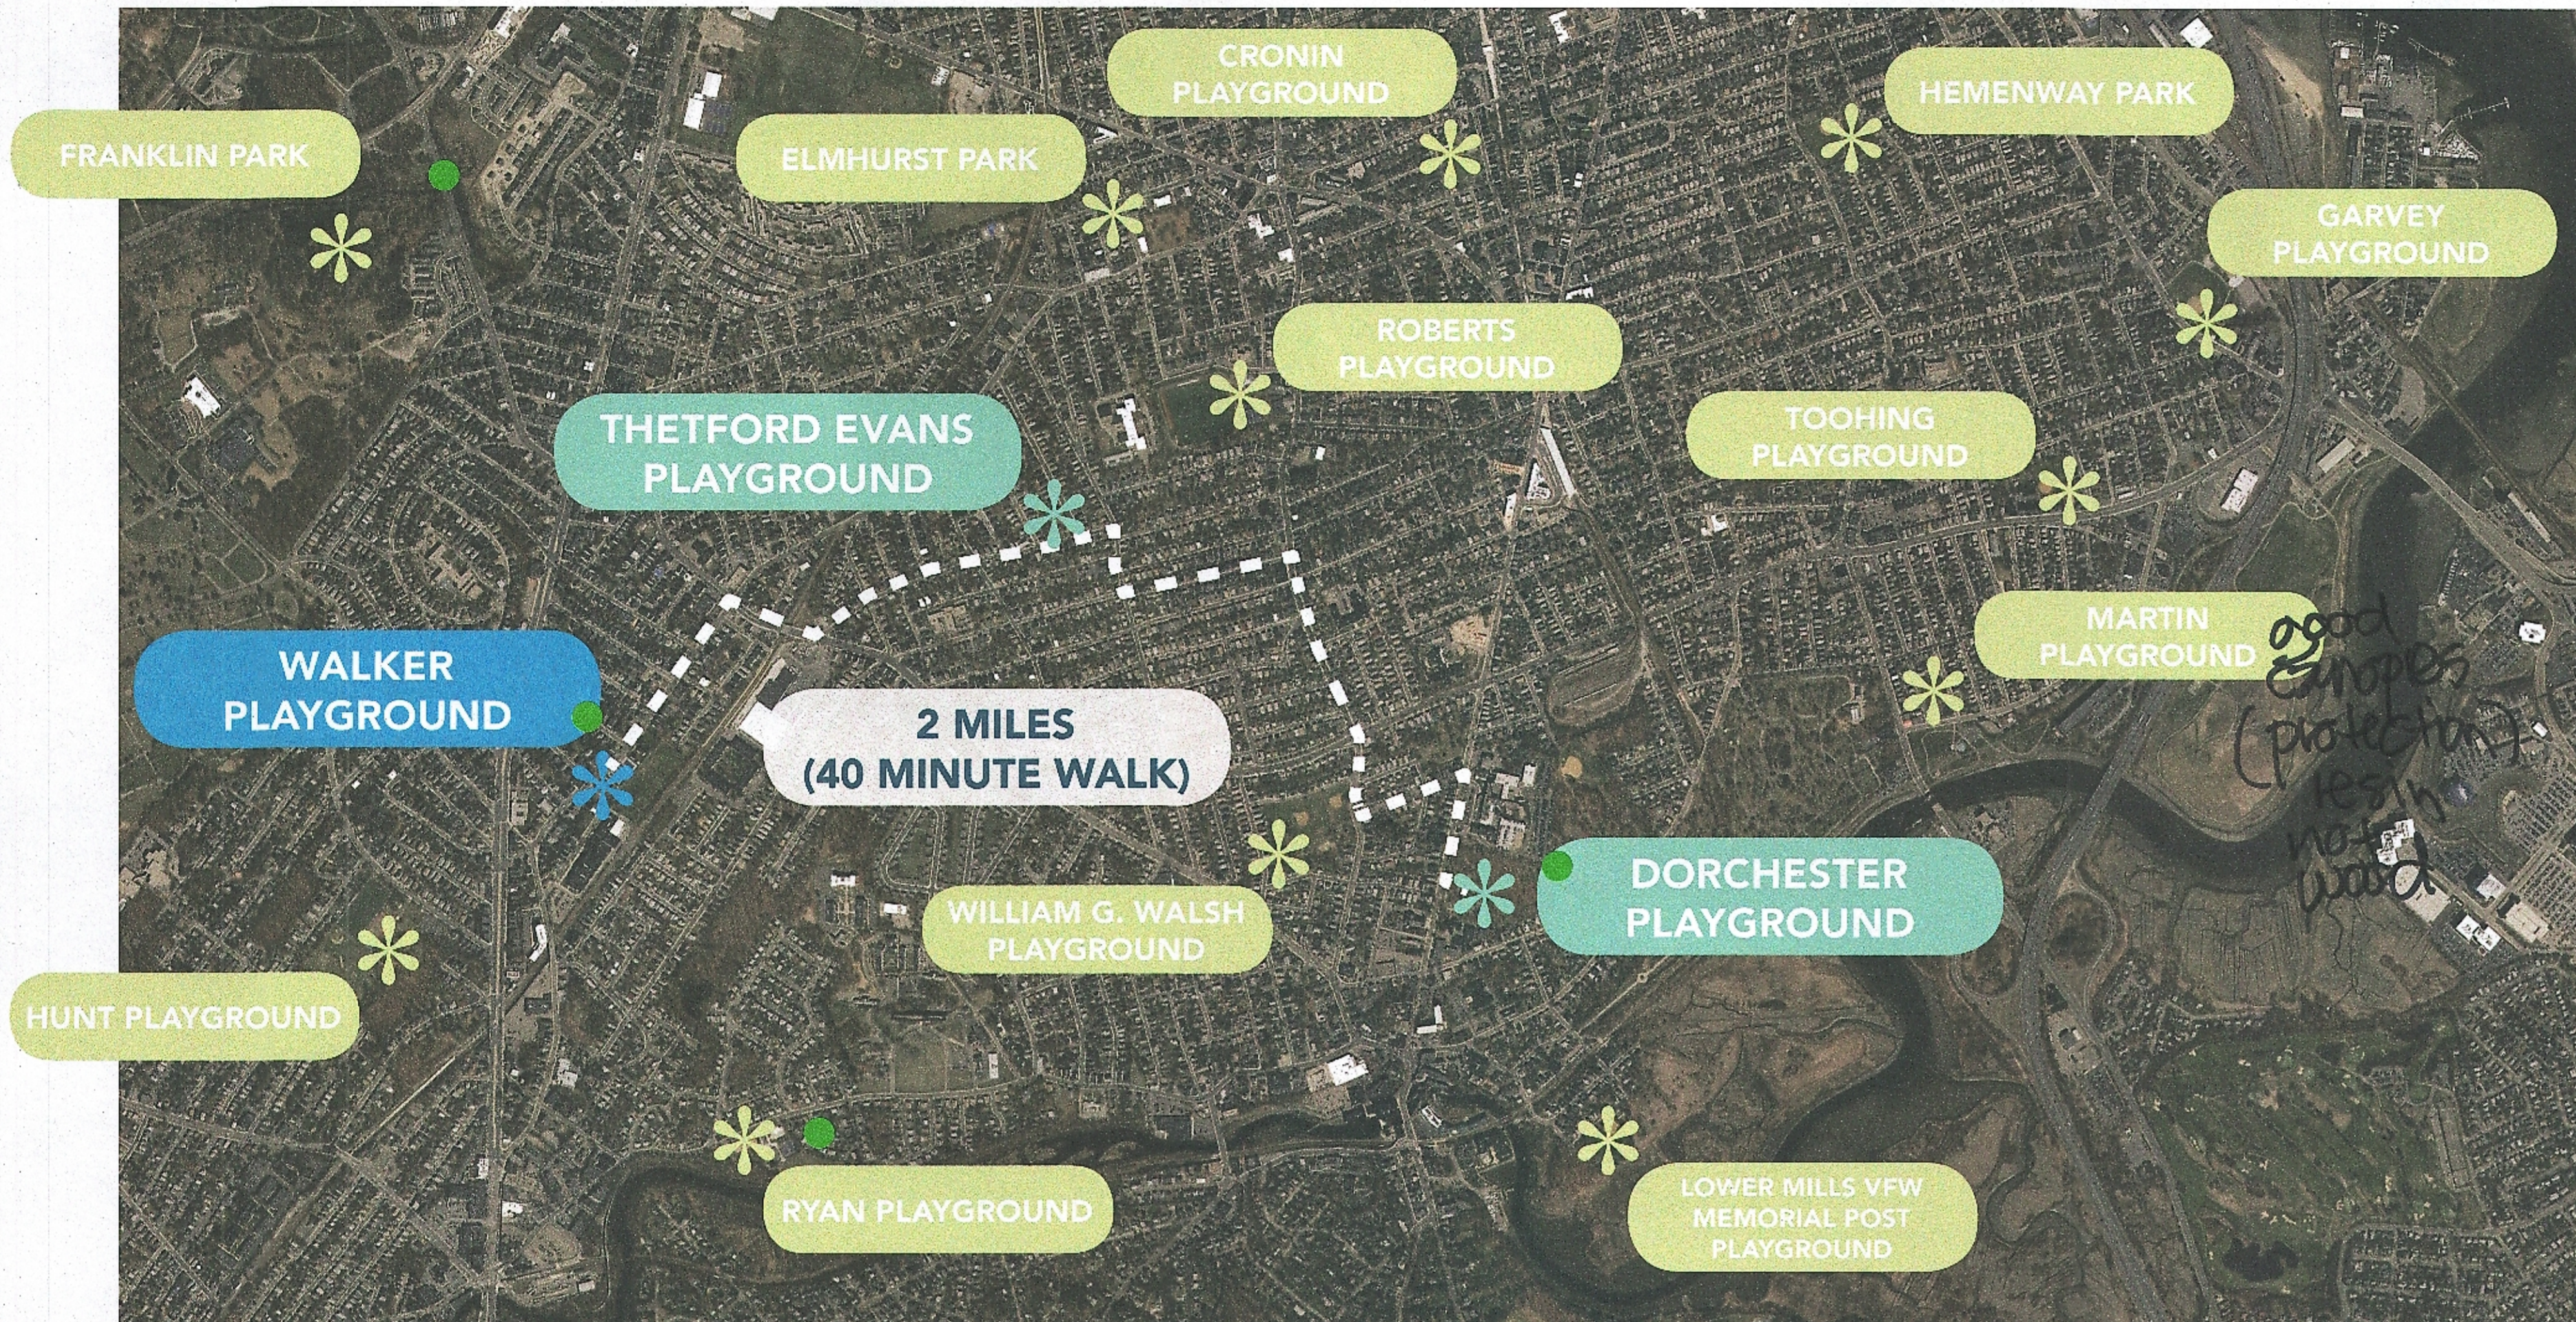

NEIGHBORHOOD CONTEXT

HARABEX PARK - ON TALBOT

WHERE DO YOU LIVE / WORK / PLAY ?

- LIVE
- WORK
- PLAY

HOW DO YOU GET TO PLAYGROUND?

WALK

BIKE

DRIVE |

OTHER

OLDER KIDS
↓

PROJECT SITE

WHAT DO YOU LIKE ABOUT THE PLAYGROUND?

- CANOPY - GOOD FOR FAMILIES

• USED BY OLDER KIDS

ANY CONCERNS ABOUT THE PLAYGROUND?

- TRASH - REGULAR / SCHEDULED PICK-UP

- MAINTENANCE

- DON'T USE ROCK THAT MUCH
DON'T CLIMB - CAN'T GET DOWN
RUN AROUND IT

- AREA BEHIND SWINGS -
 - ROCKS ARE GREAT
 - NEED BETTER SIGHT LINES
 - LOWER WALL

- PEOPLE LURK, GO TO BATHROOM, DRINK ETC.

KEEP WATER FEATURE AND SHELTER HOUSE

fencing @ tot lot

- no red
- compliment existing courts
- common colors

EXPAND PLAY!

* 4 groups: yellow blue green red
 summer fun day + snack
 stars 2-5 + summer fun stop (free)
 seats for families
 smaller rocks for sitting + hanging out.