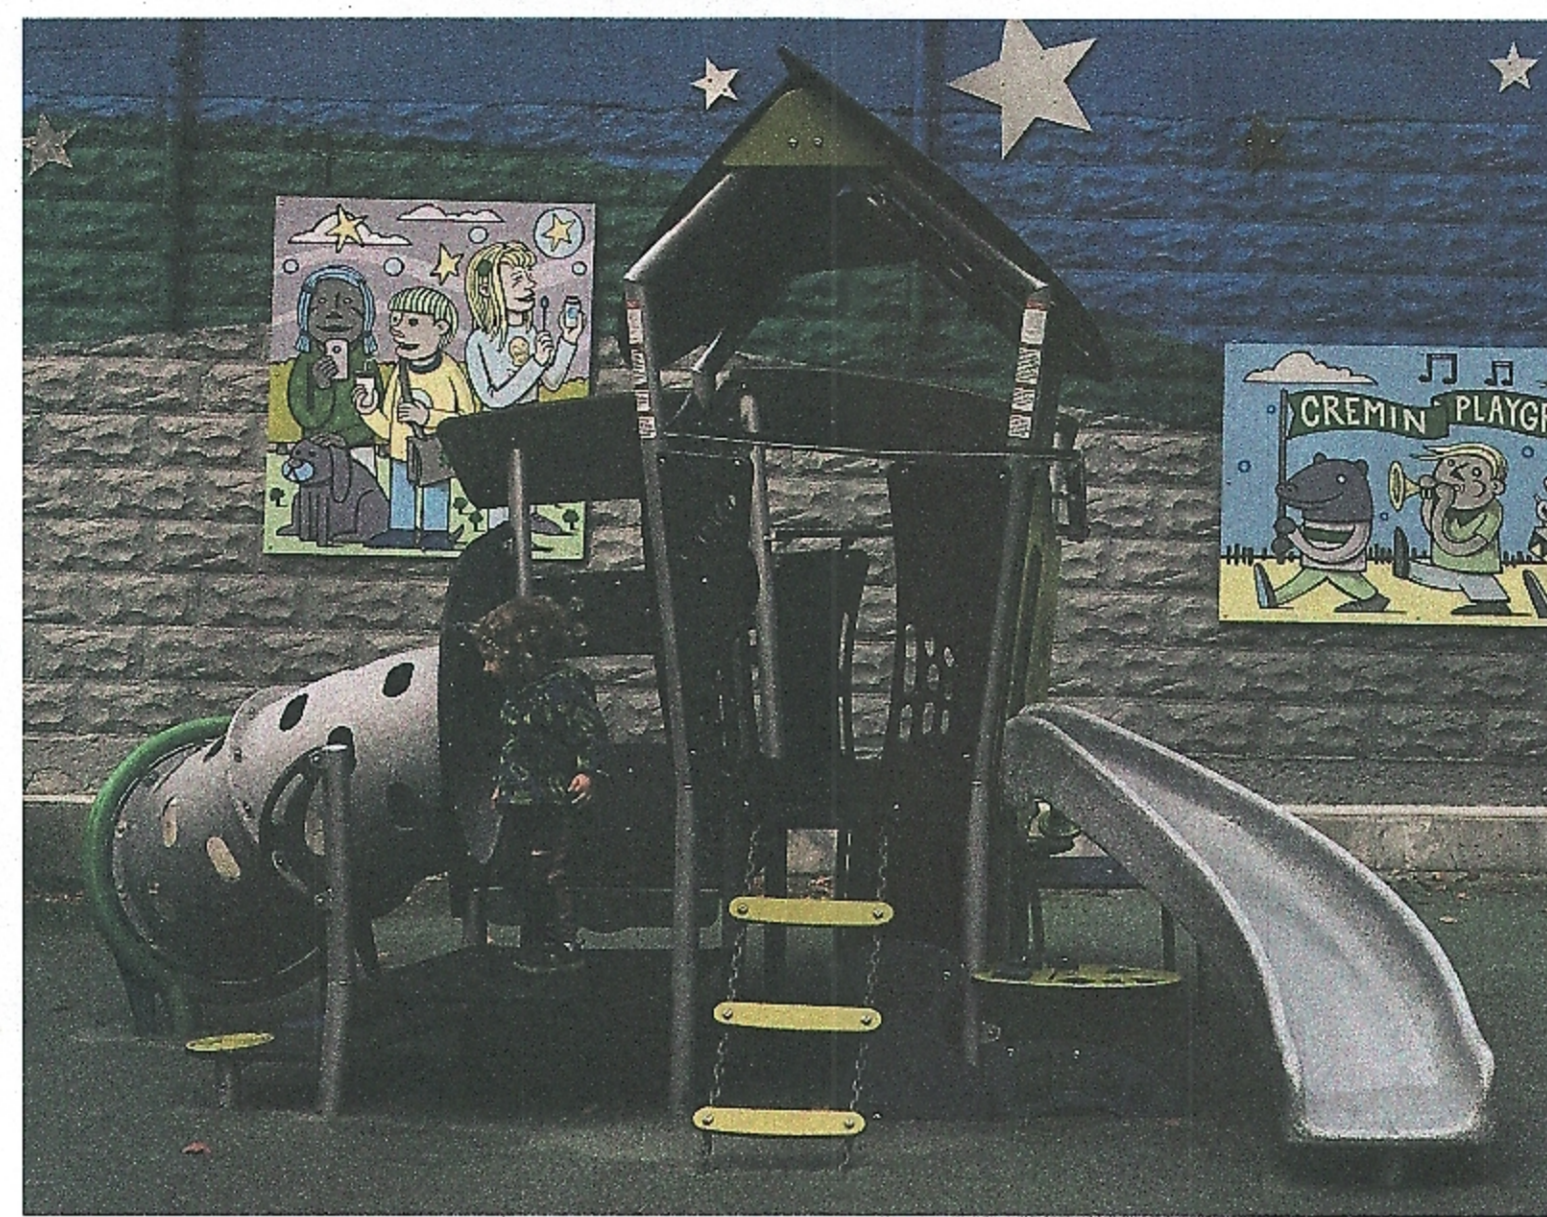

KEEP WATER FEATURE AND SHELTER HOUSE

fencing @ tot lot

- no red
- compliment existing courts
- common colors

EXPAND PLAY!

* 4 groups: yellow blue green red
 summer fun day + snack
 stars 2-5 + summer fun stop (free)
 seats for families
 smaller rocks for sitting + hanging out.

CLIMBING

RESILIENT SURFACE

KIDS
EAT
NOT
SUPER
BRIGHT
MUTED COLORS

SEATING

SLIDING

SWAYING

SWINGING

SPINNING