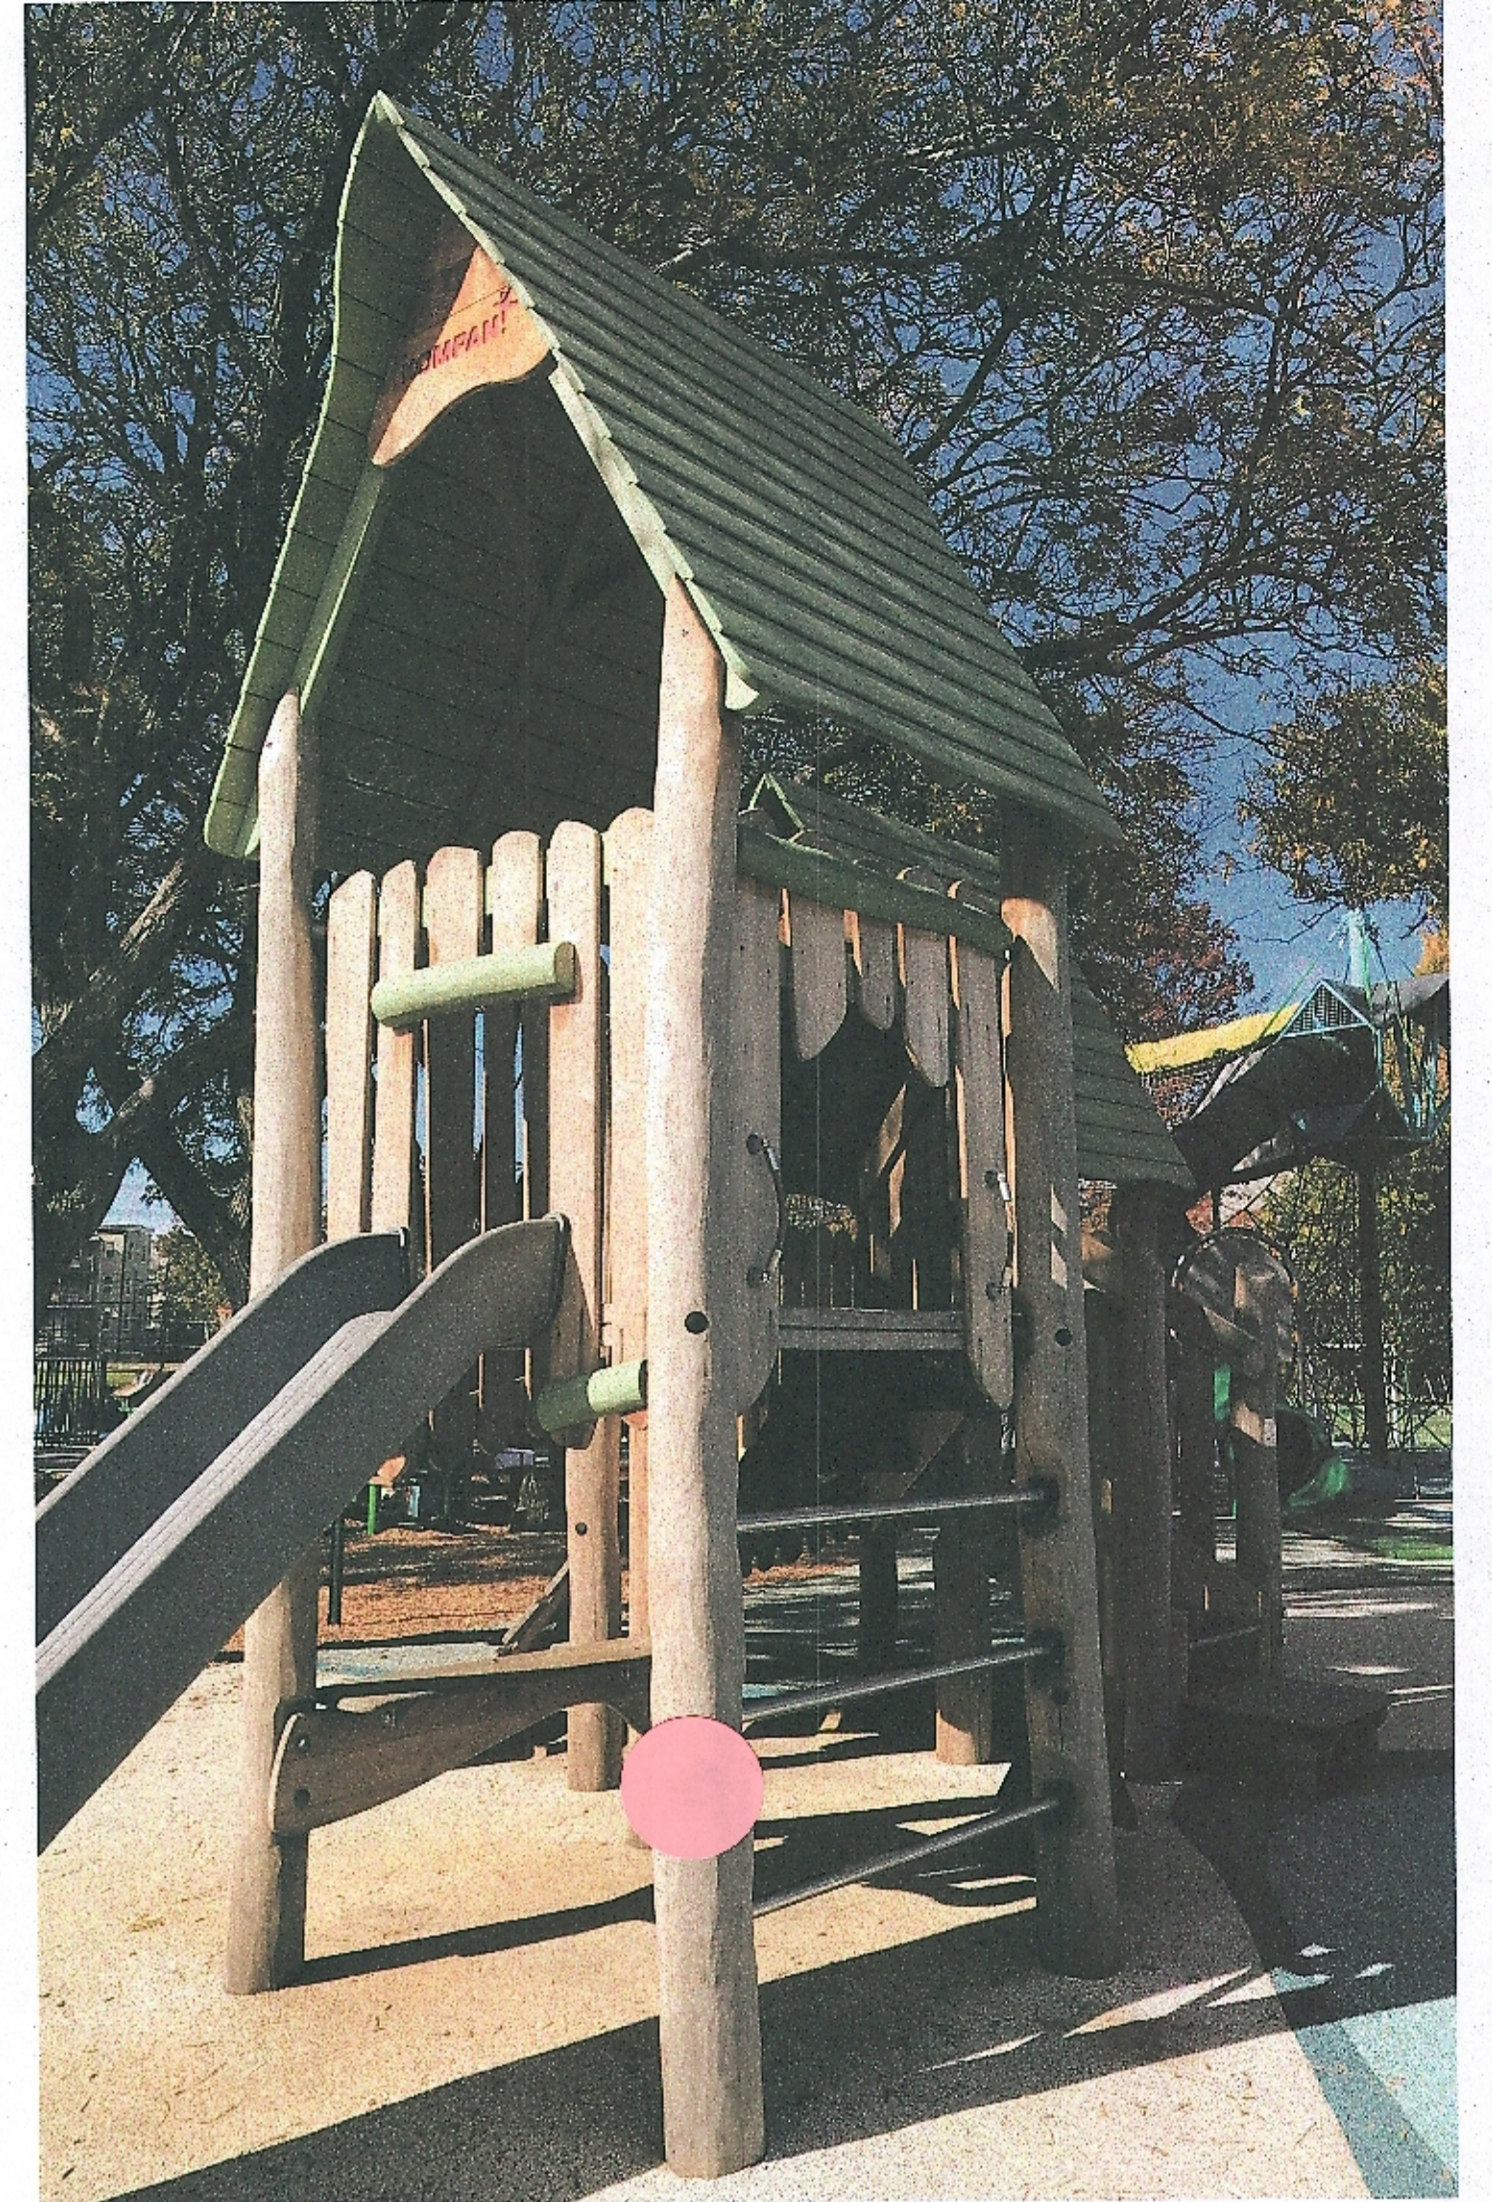

KEEP WATER FEATURE AND SHELTER HOUSE

fencing @ tot lot

- no red
- compliment existing courts
- common colors

EXPAND PLAY!

* 4 groups: yellow blue green red
 summer fun day + snack
 stars 2-5 + summer fun stop (free)
 seats for families
 smaller rocks for sitting + hanging out.

CLIMBING

RESILIENT SURFACE

KIDS
EAT
NOT
SUPER
BRIGHT
MUTED COLORS

SEATING

SLIDING

SWAYING

SWINGING

SPINNING