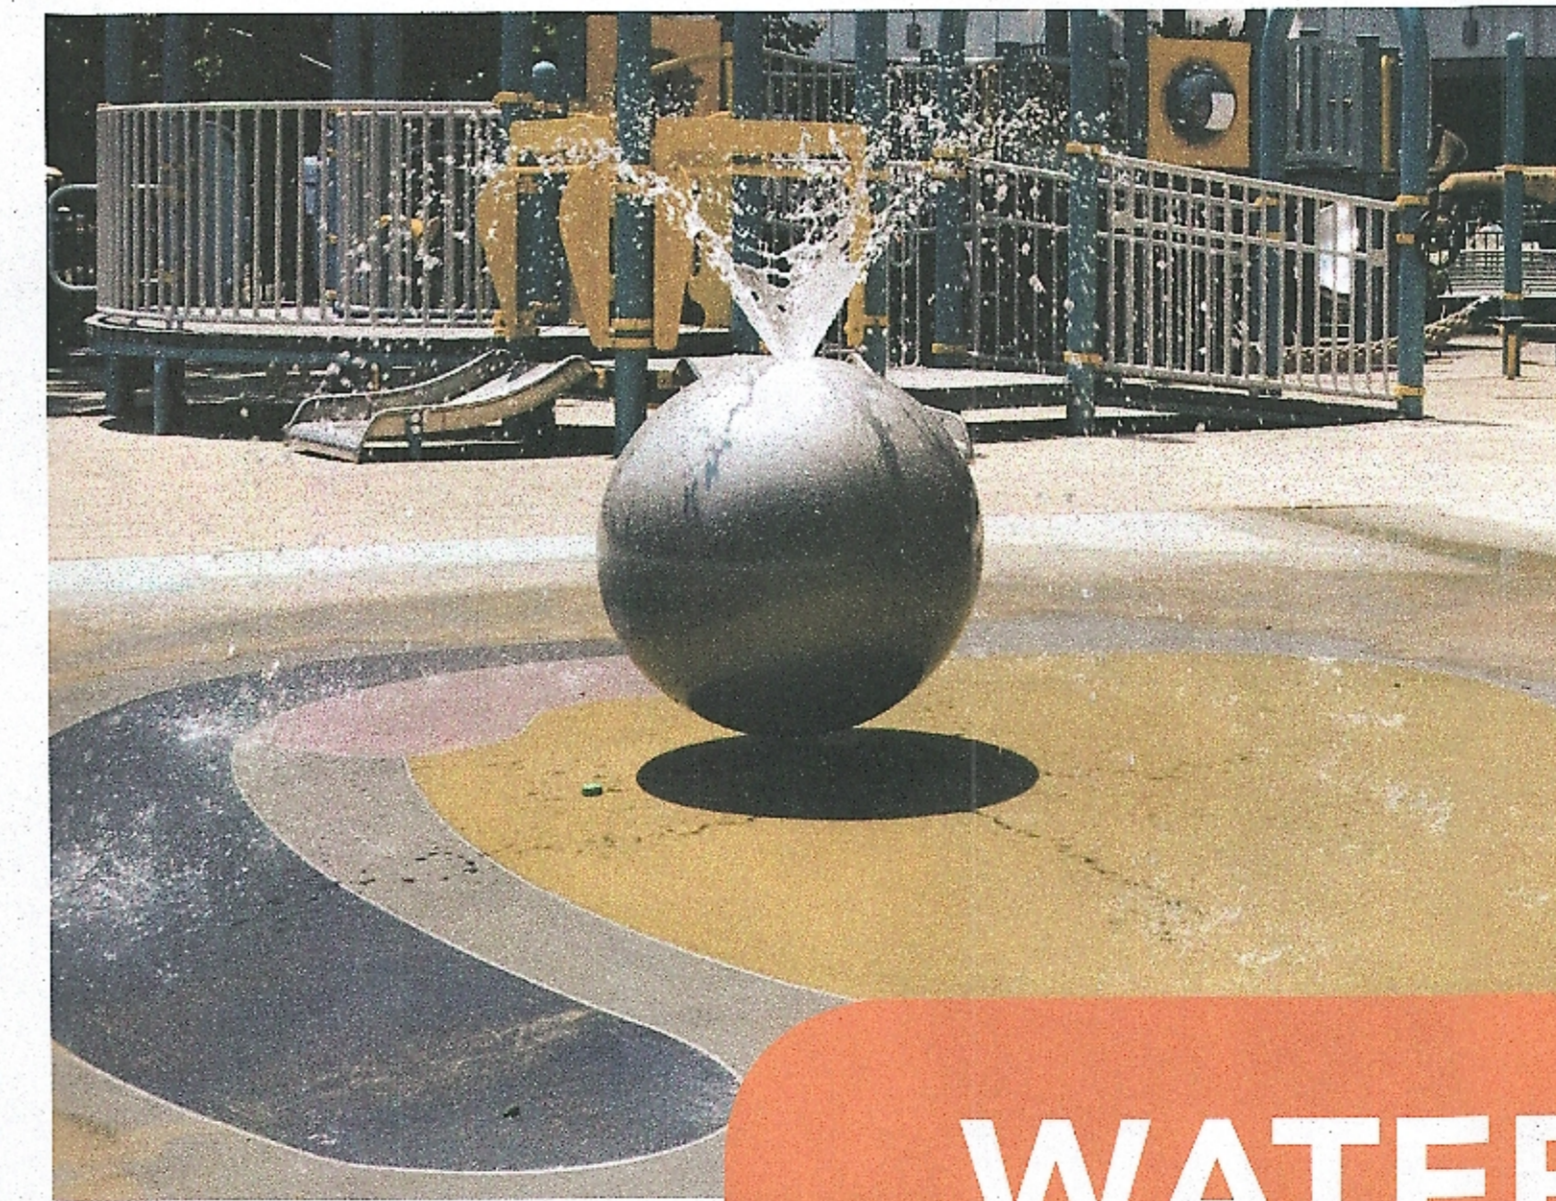

BOULDER PLAY

WATER PLAY