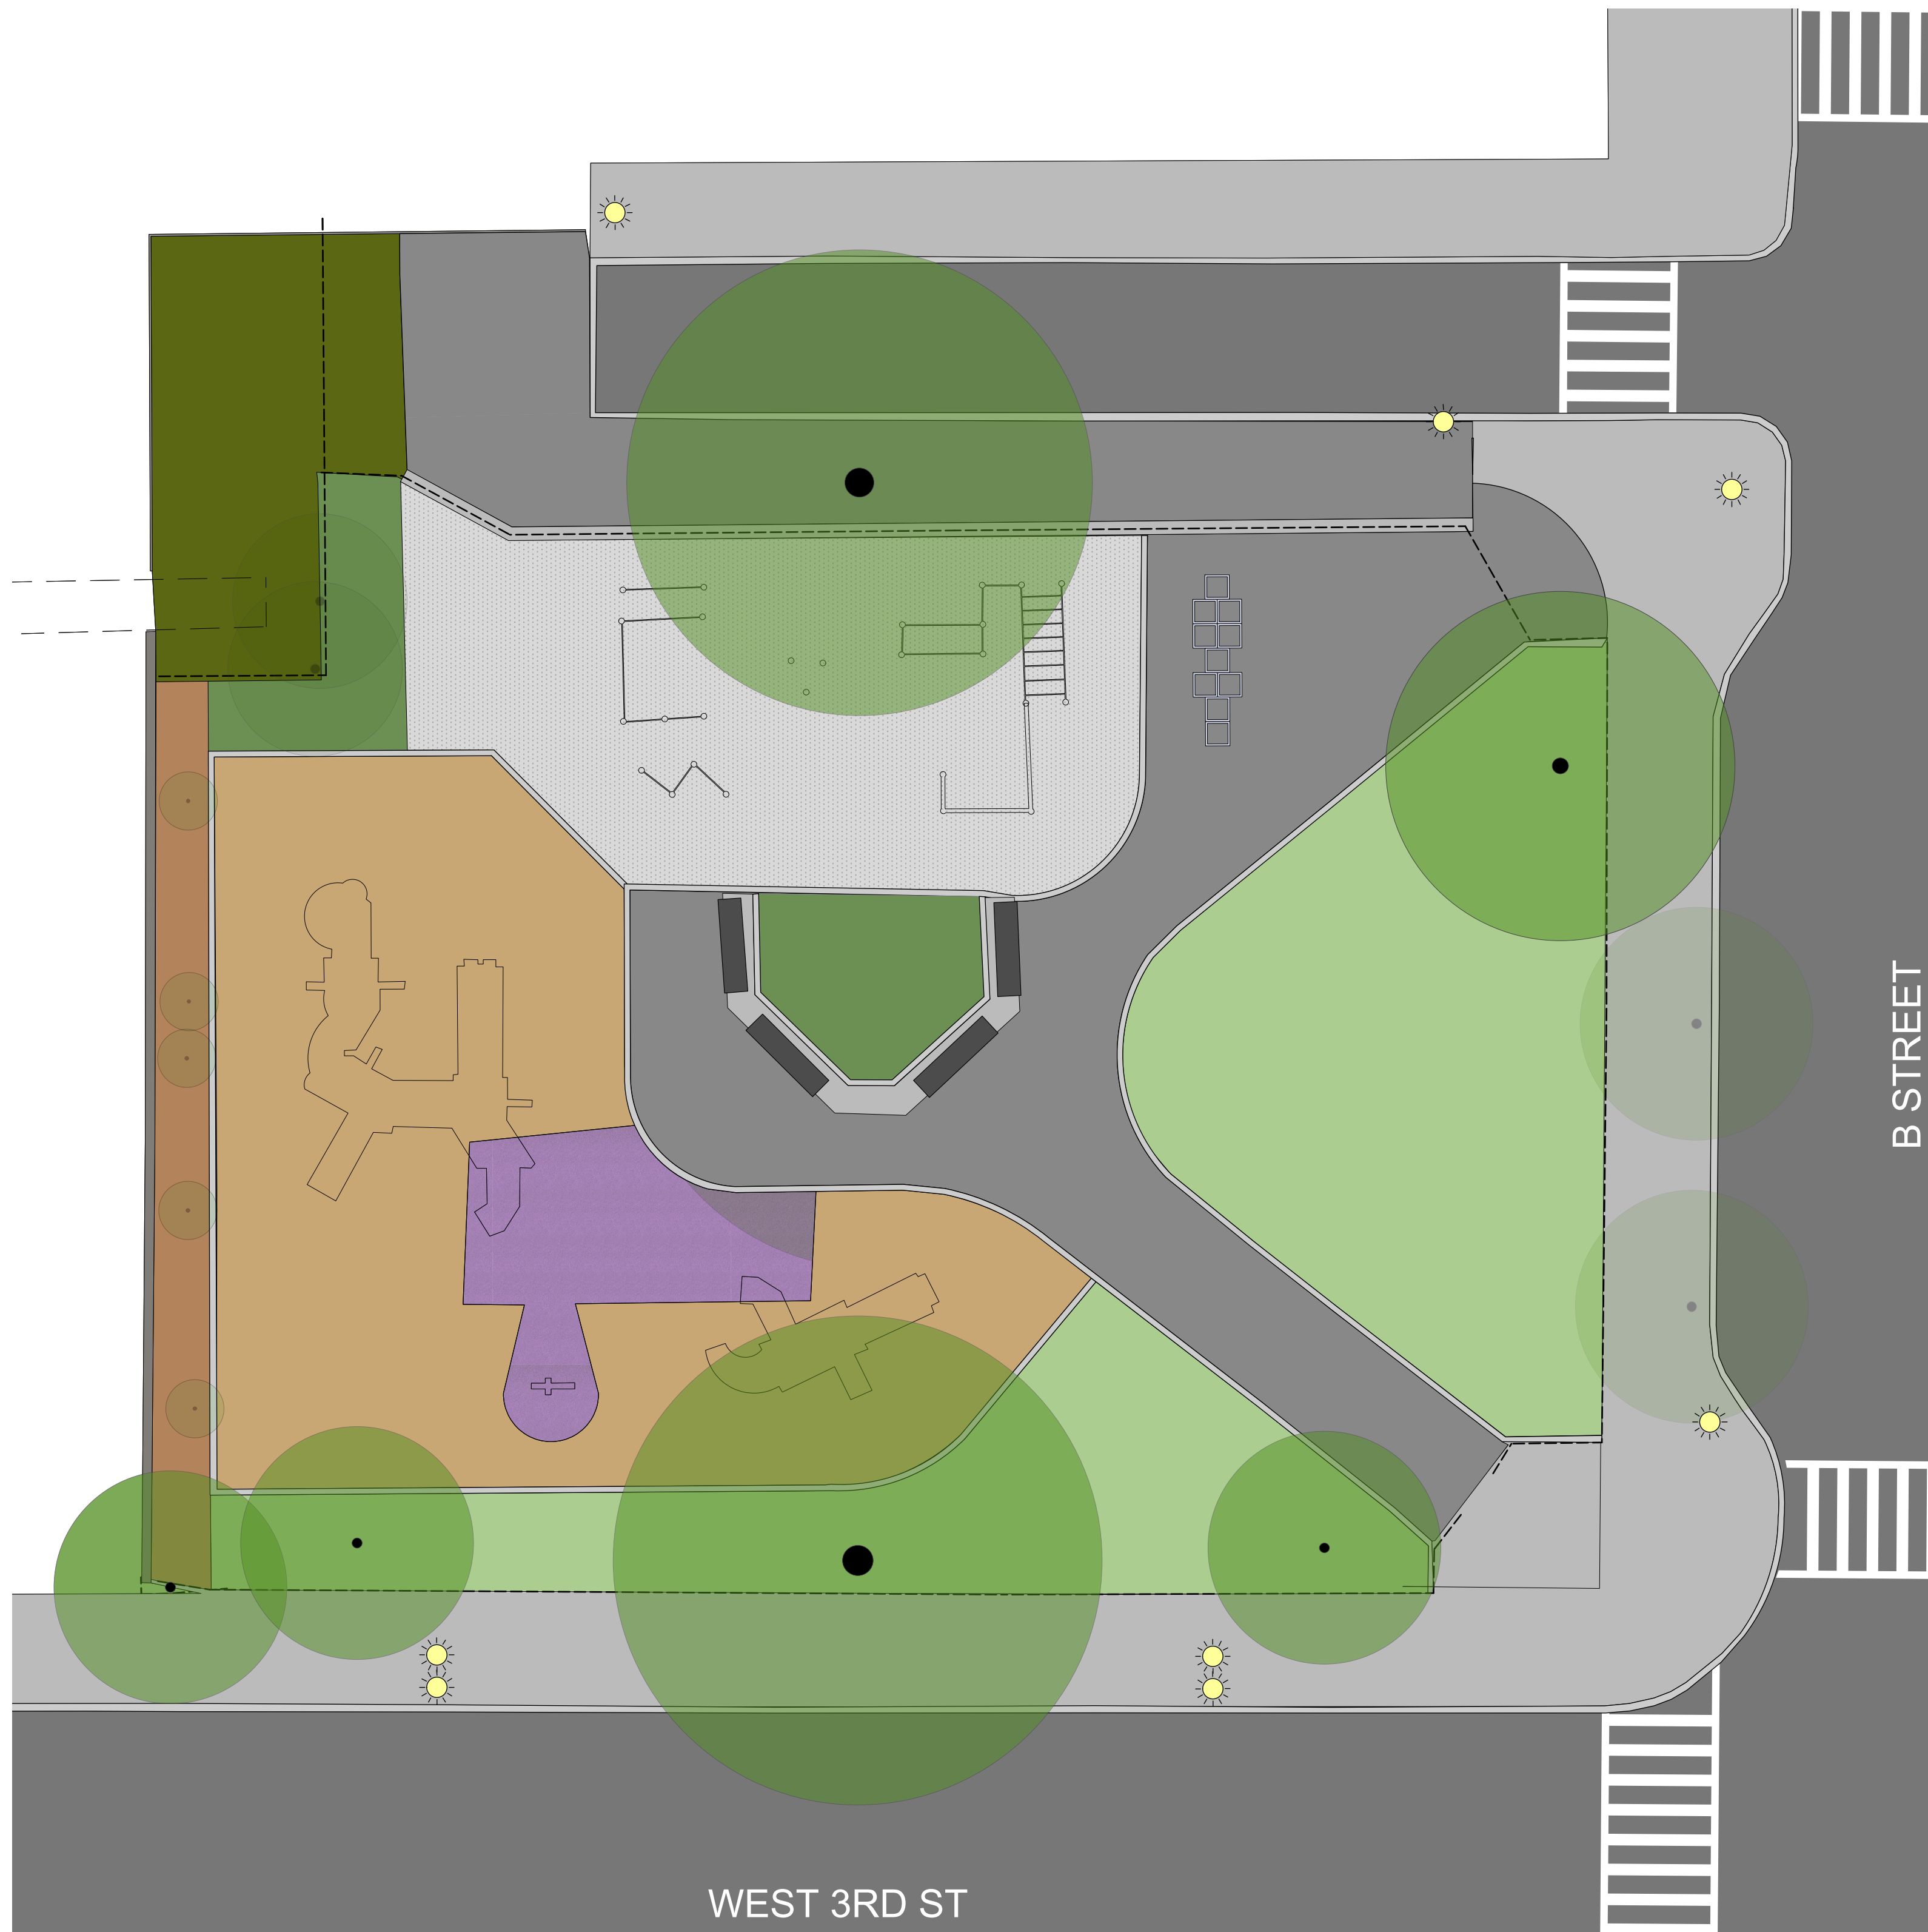

PLAY SURFACING
 PLANTED AREA
 LAWN
 PAVING

0 10 20 FT
 Scale: 1" = 10 ft

PLAY SURFACING
 PLANTED AREA
 LAWN
 PAVING

0 10 20 FT
 Scale: 1" = 10 ft

7 APPROX. 18L x 24H x 9W in.

 PLAY SURFACING	 PLANTED AREA	 LAWN	 PAVING	 Scale: 1" = 10 ft	
 PLAY MULCH	 MULCH	 GRAVEL			