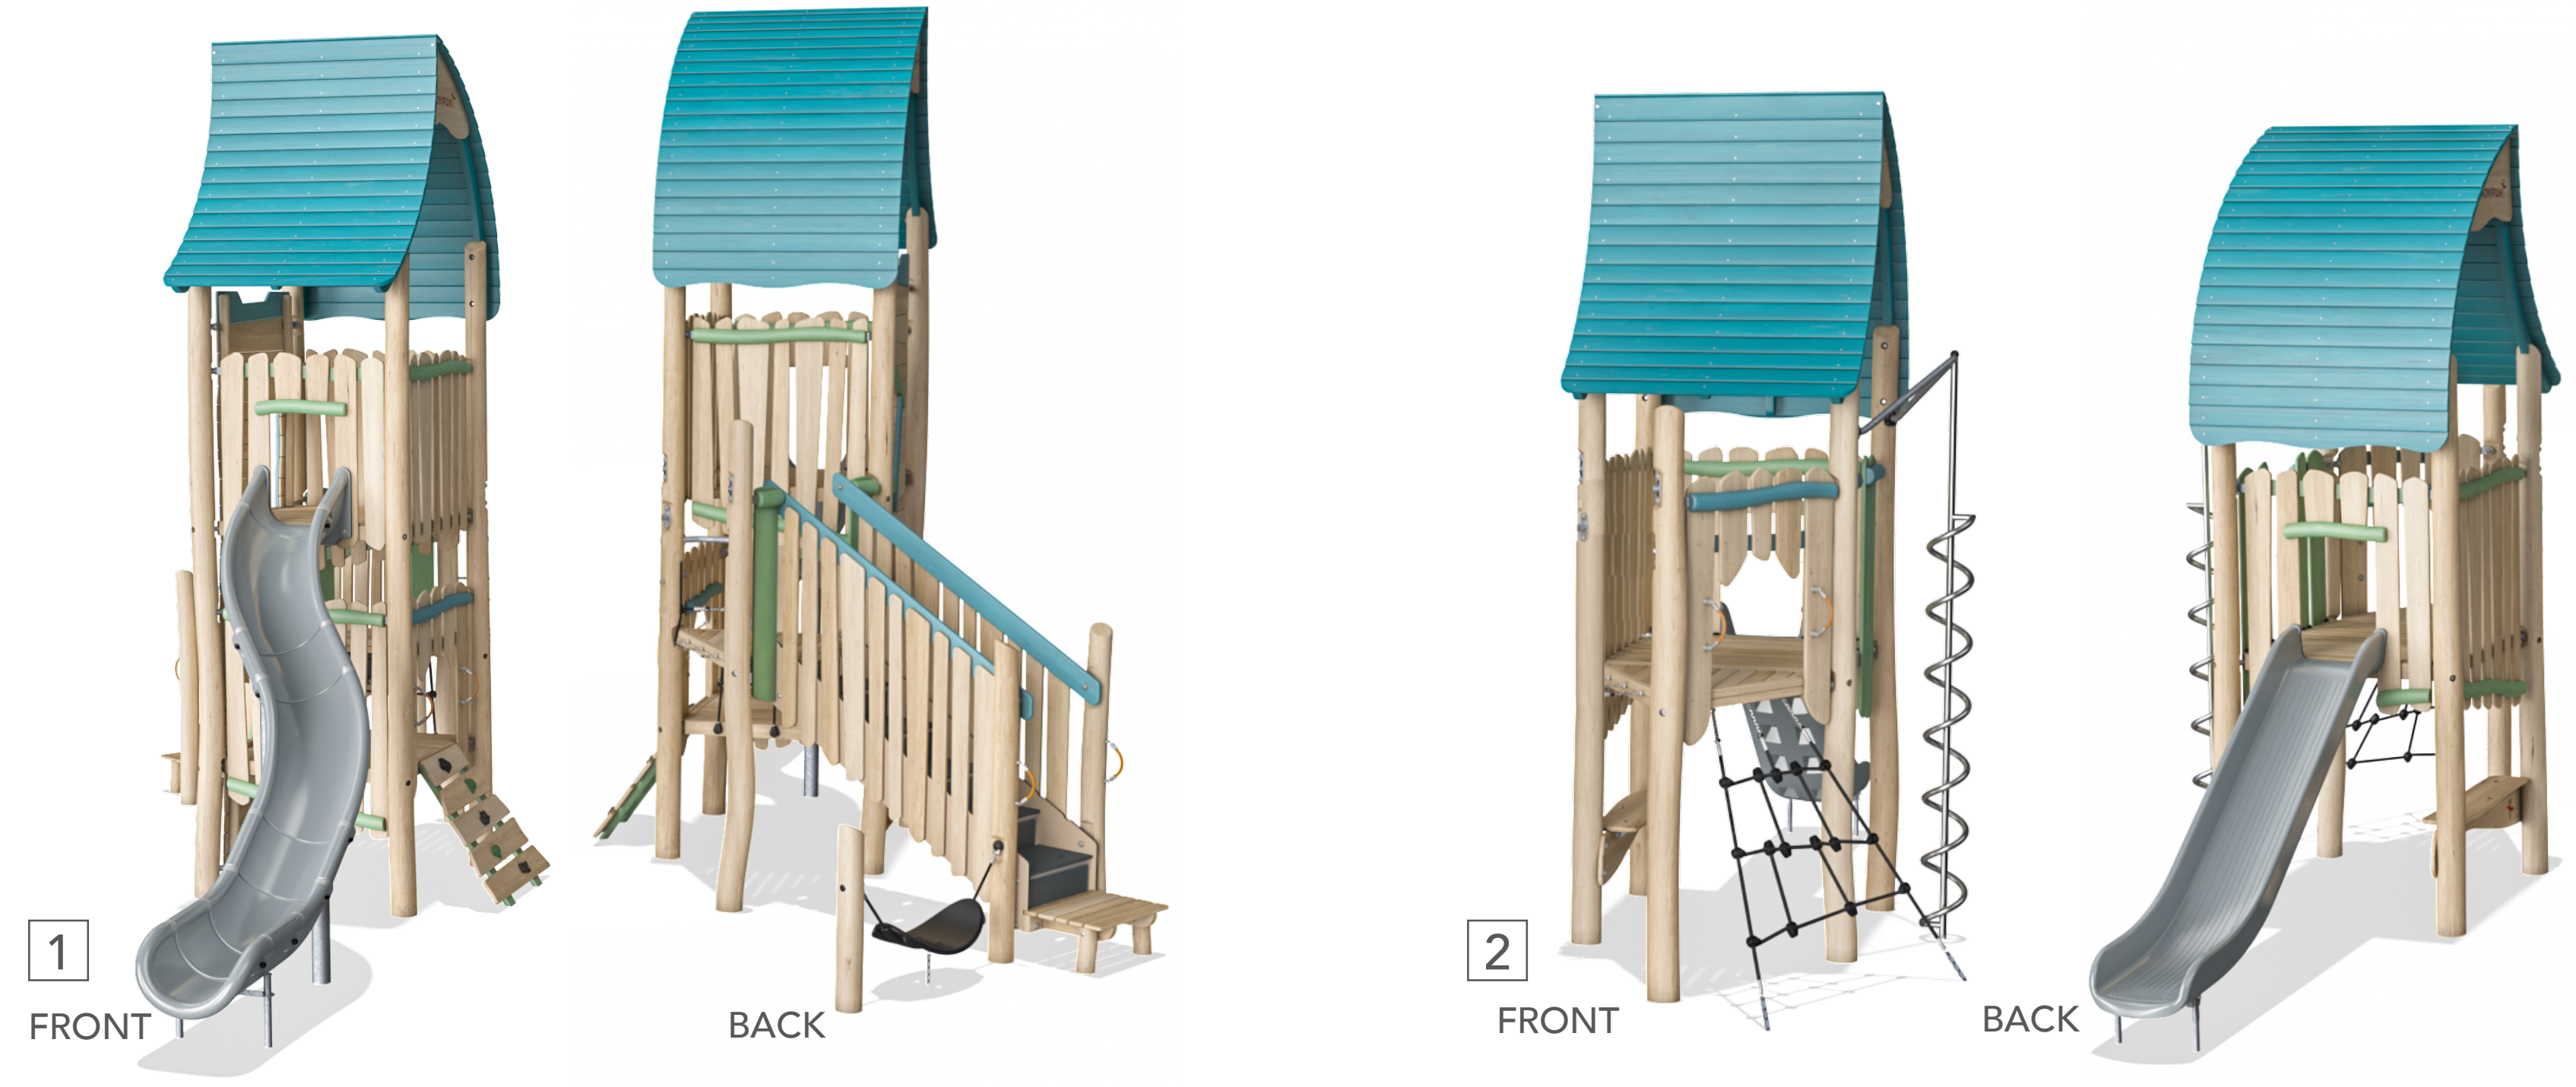

PLAY SURFACING
 PLANTED AREA
 LAWN
 PAVING

0 10 20 FT
 Scale: 1" = 10 ft

PLAY SURFACING
 PLANTED AREA
 LAWN
 PAVING

0 10 20 FT
 Scale: 1" = 10 ft

7 APPROX. 18L x 24H x 9W in.

 PLAY SURFACING	 PLANTED AREA	 LAWN	 PAVING	 Scale: 1" = 10 ft	
 PLAY MULCH	 MULCH	 GRAVEL			