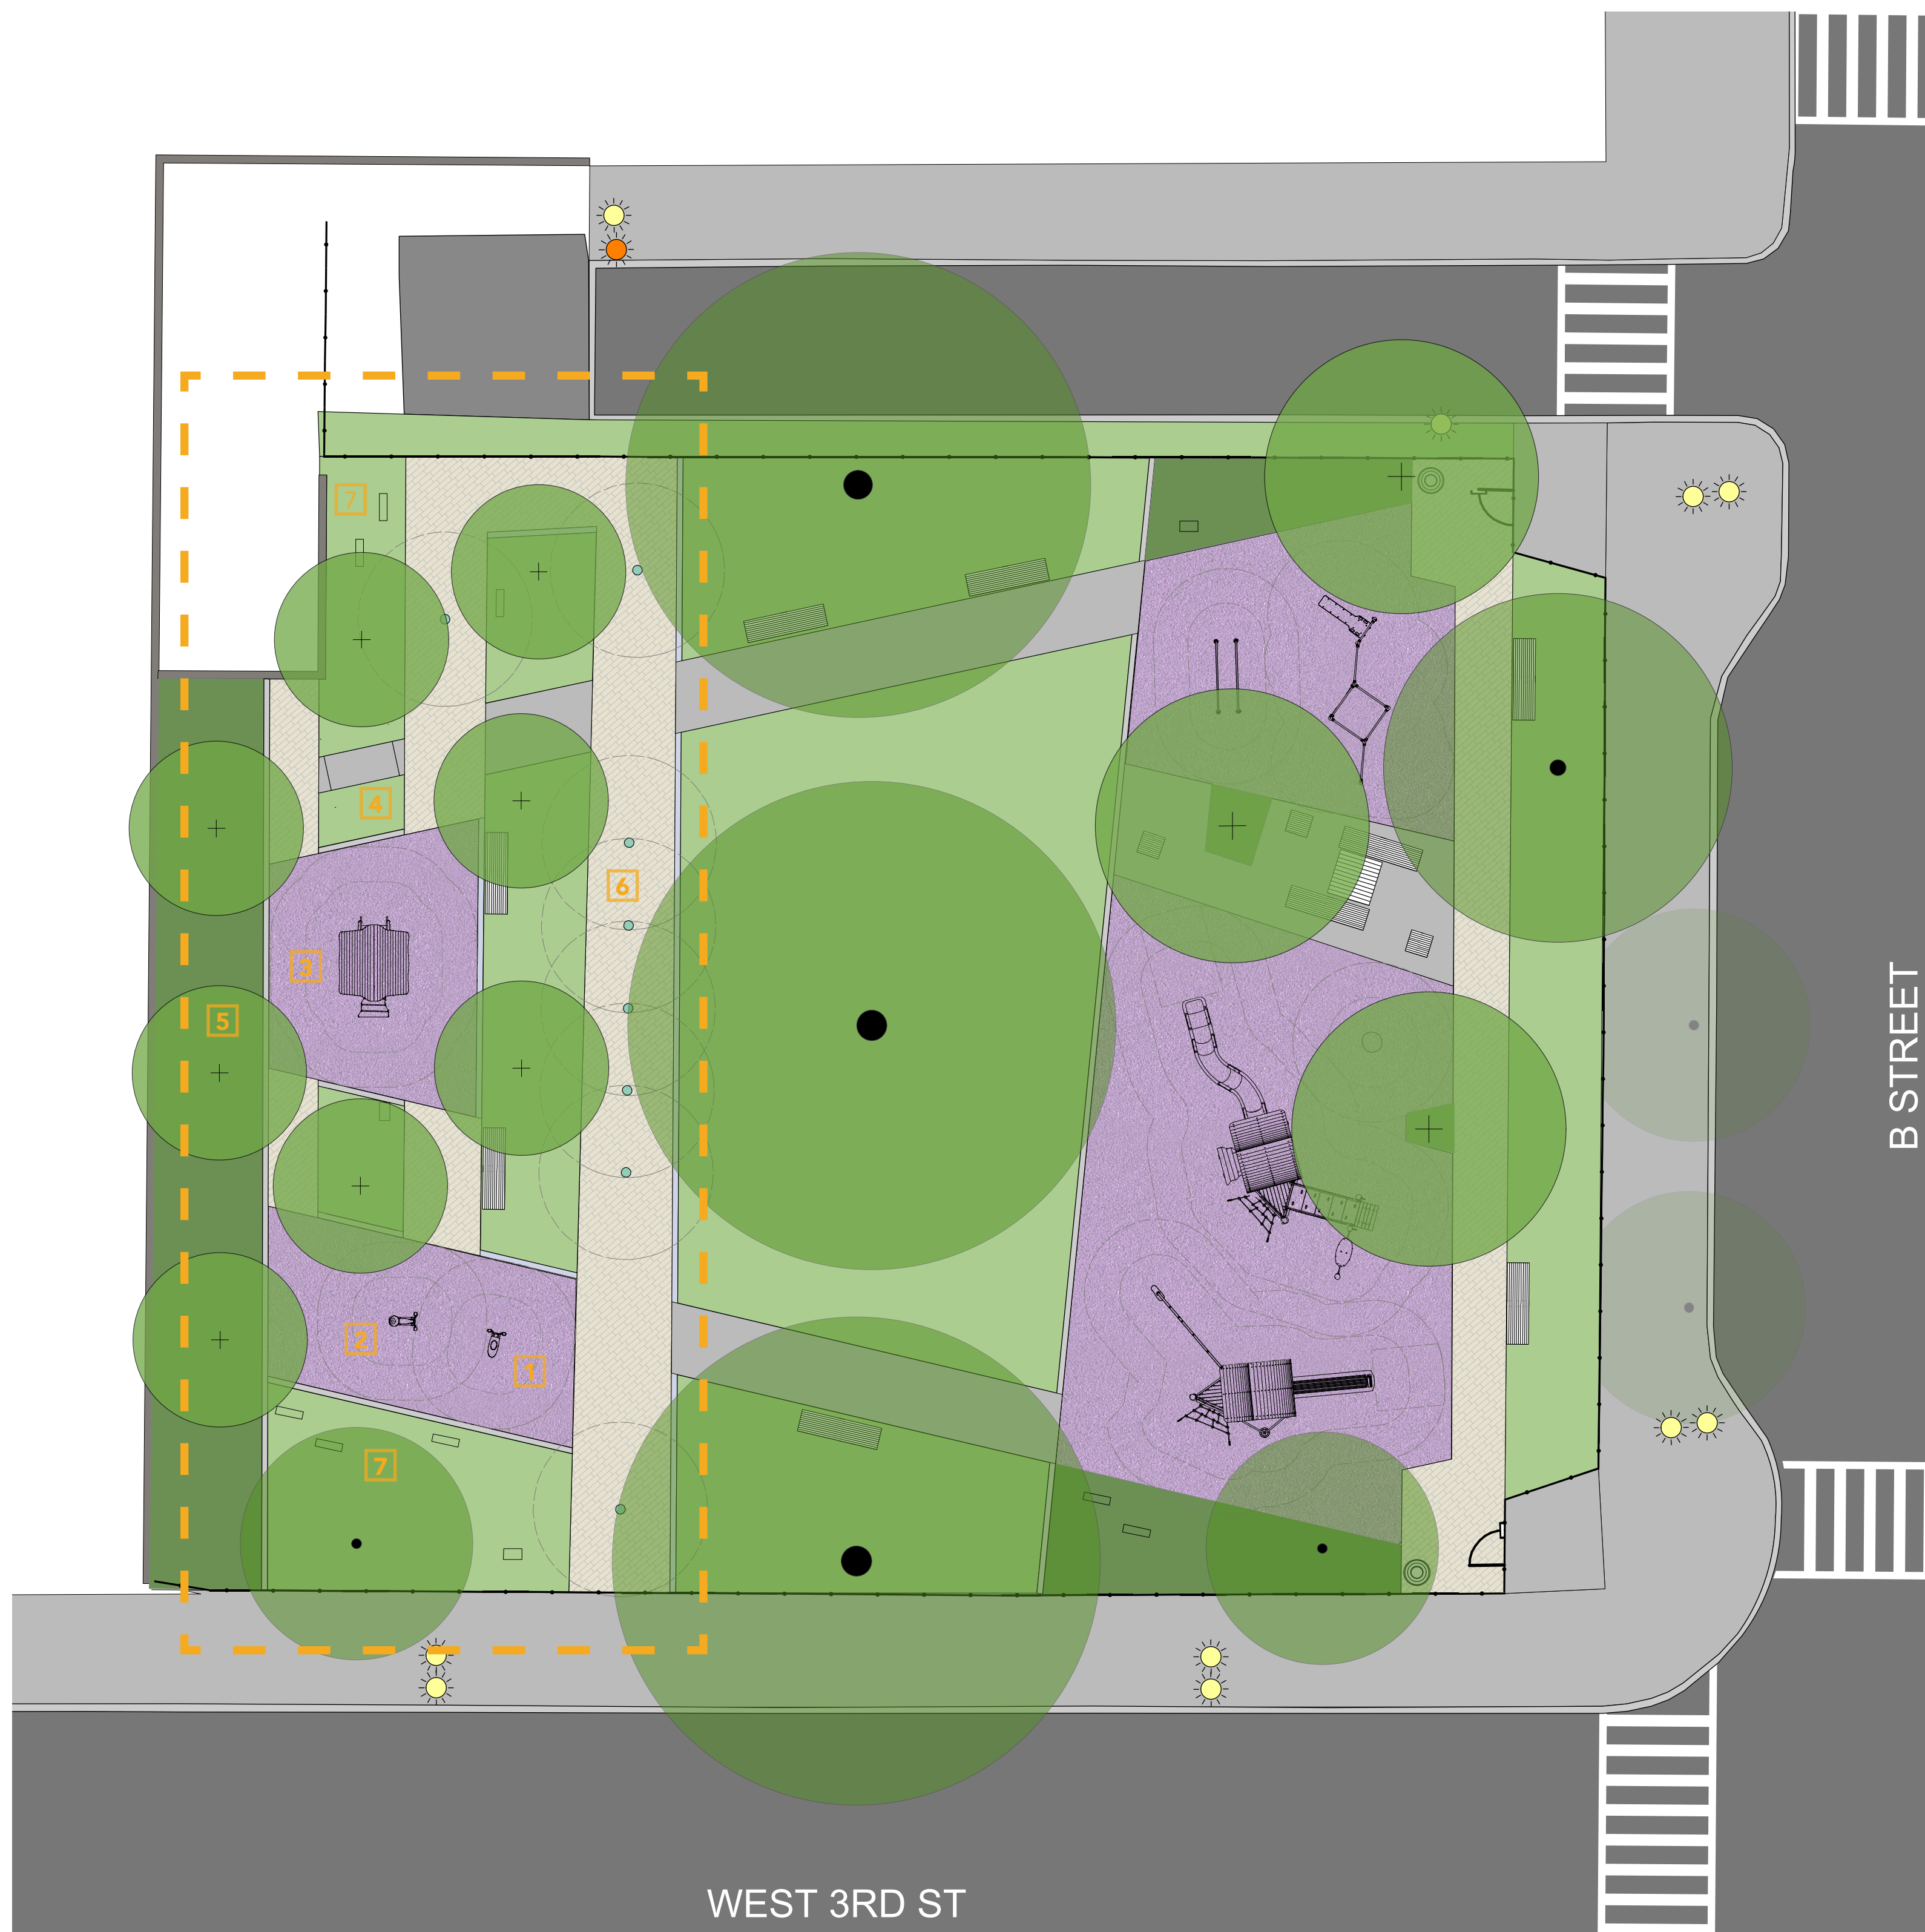

PLAY SURFACING
 PLANTED AREA
 LAWN
 PAVING

0 10 20 FT
 Scale: 1" = 10 ft

PLAY SURFACING
 PLANTED AREA
 LAWN
 PAVING

0 10 20 FT
 Scale: 1" = 10 ft

7 APPROX. 18L x 24H x 9W in.

 PLAY SURFACING	 PLANTED AREA	 LAWN	 PAVING	 Scale: 1" = 10 ft	
 PLAY MULCH	 MULCH	 GRAVEL			