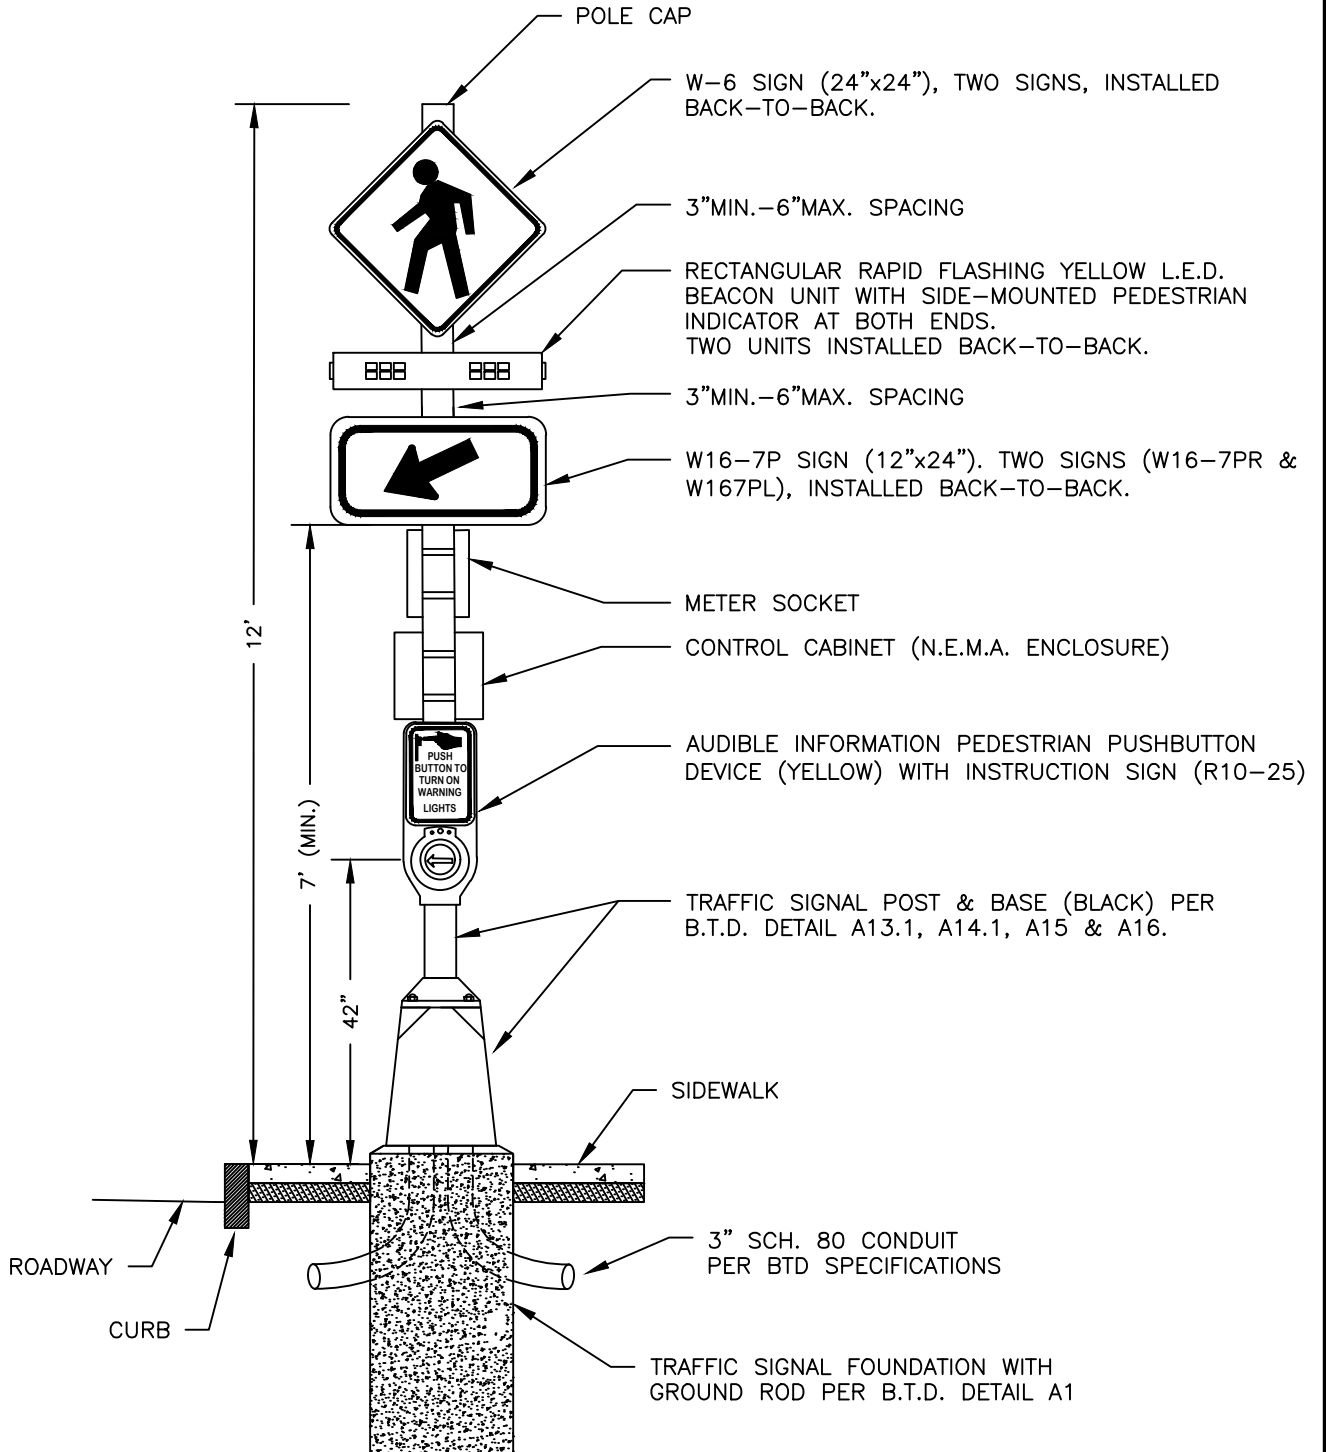

RECTANGULAR RAPID FLASHING BEACON - 120VAC

DATE: 4/1/14; REVISED: 4/1/15; 10/10/17; 5/1/18

NOT TO SCALE

A42