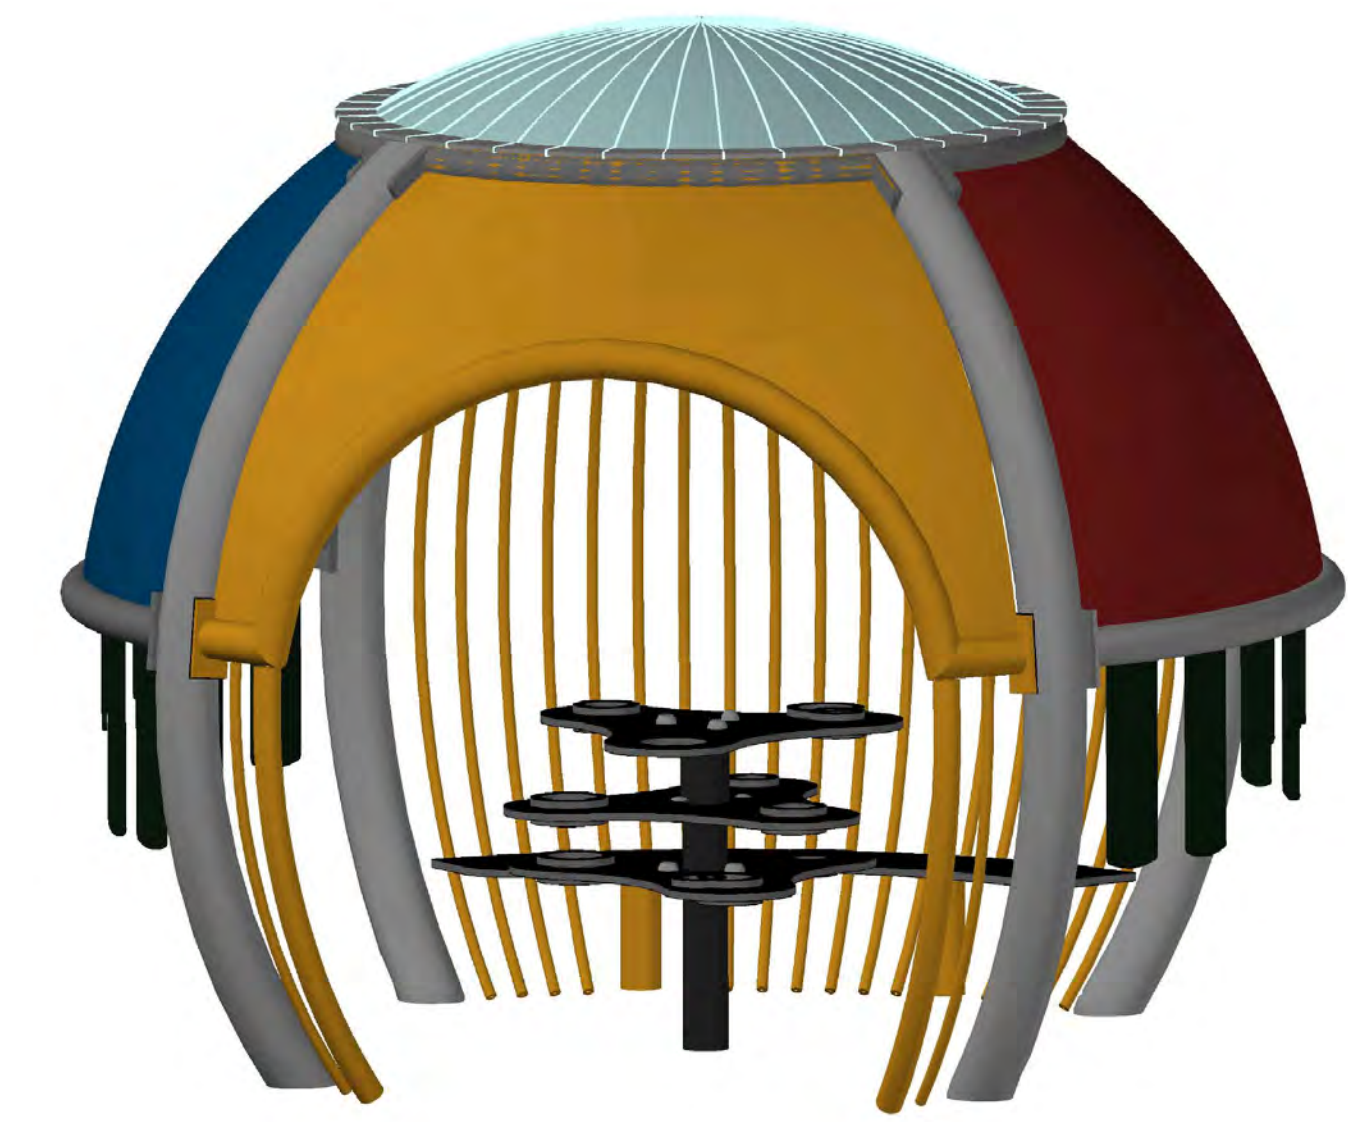

**Key**

Amphitheater

Stair along play slope

Path

Rubber surfacing

Fence

Wall

Stair

Planting

**ILLUSTRATIVE PLAN  
PARKMAN PLAYGROUND RENOVATION**

**TODDLER CLIMBING SPHERES**

PERSPECTIVE VIEW

**KOMPAN** DESIGN STUDIO  
playmazing landmarks

**SEE THE WORLD - EXPLORER**  
(2-5 YEAR OLD EQUIPMENT)

**KOMPAN** DESIGN STUDIO  
playmazing landmarks

**LOW KEY - EXPLORER**  
(2-5 YEAR OLD EQUIPMENT)

**KOMPAN** DESIGN STUDIO  
playmazing landmarks

**PACK YOUR TRUNK - ADVENTURER**  
(5-12 YEAR OLD EQUIPMENT)