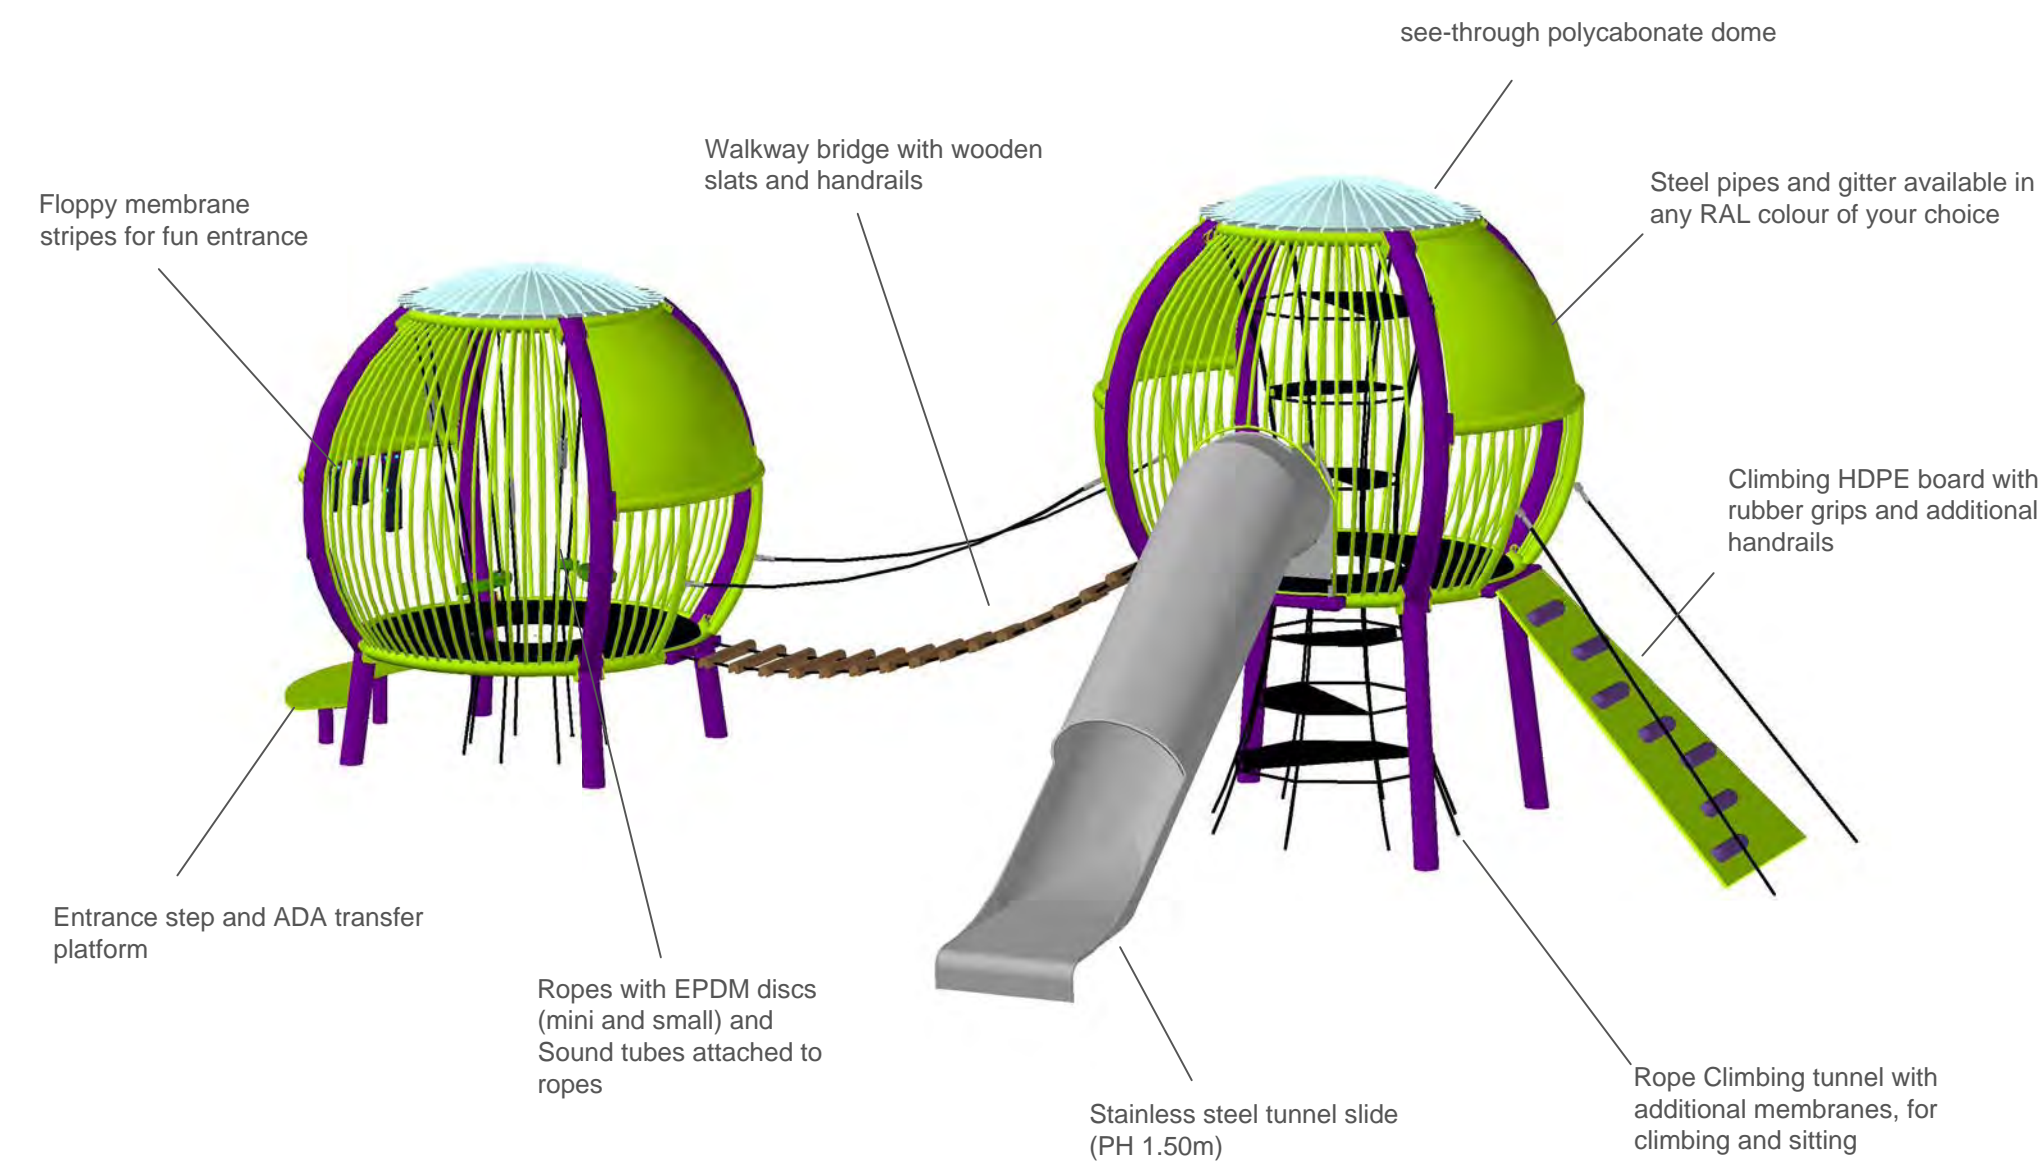

**Key**

Amphitheater

Stair along play slope

Path

Rubber surfacing

Fence

Wall

Stair

Planting

**ILLUSTRATIVE PLAN  
PARKMAN PLAYGROUND RENOVATION**

**TODDLER CLIMBING SPHERES**

PERSPECTIVE VIEW

**KOMPAN** DESIGN STUDIO  
playmazing landmarks

**SEE THE WORLD - EXPLORER**  
(2-5 YEAR OLD EQUIPMENT)

**KOMPAN** DESIGN STUDIO  
playmazing landmarks

**LOW KEY - EXPLORER**  
(2-5 YEAR OLD EQUIPMENT)

**KOMPAN** DESIGN STUDIO  
playmazing landmarks

**PACK YOUR TRUNK - ADVENTURER**  
(5-12 YEAR OLD EQUIPMENT)

PLAY EQUIPMENT - BIG PIECES  
PARKMAN PLAYGROUND RENOVATION