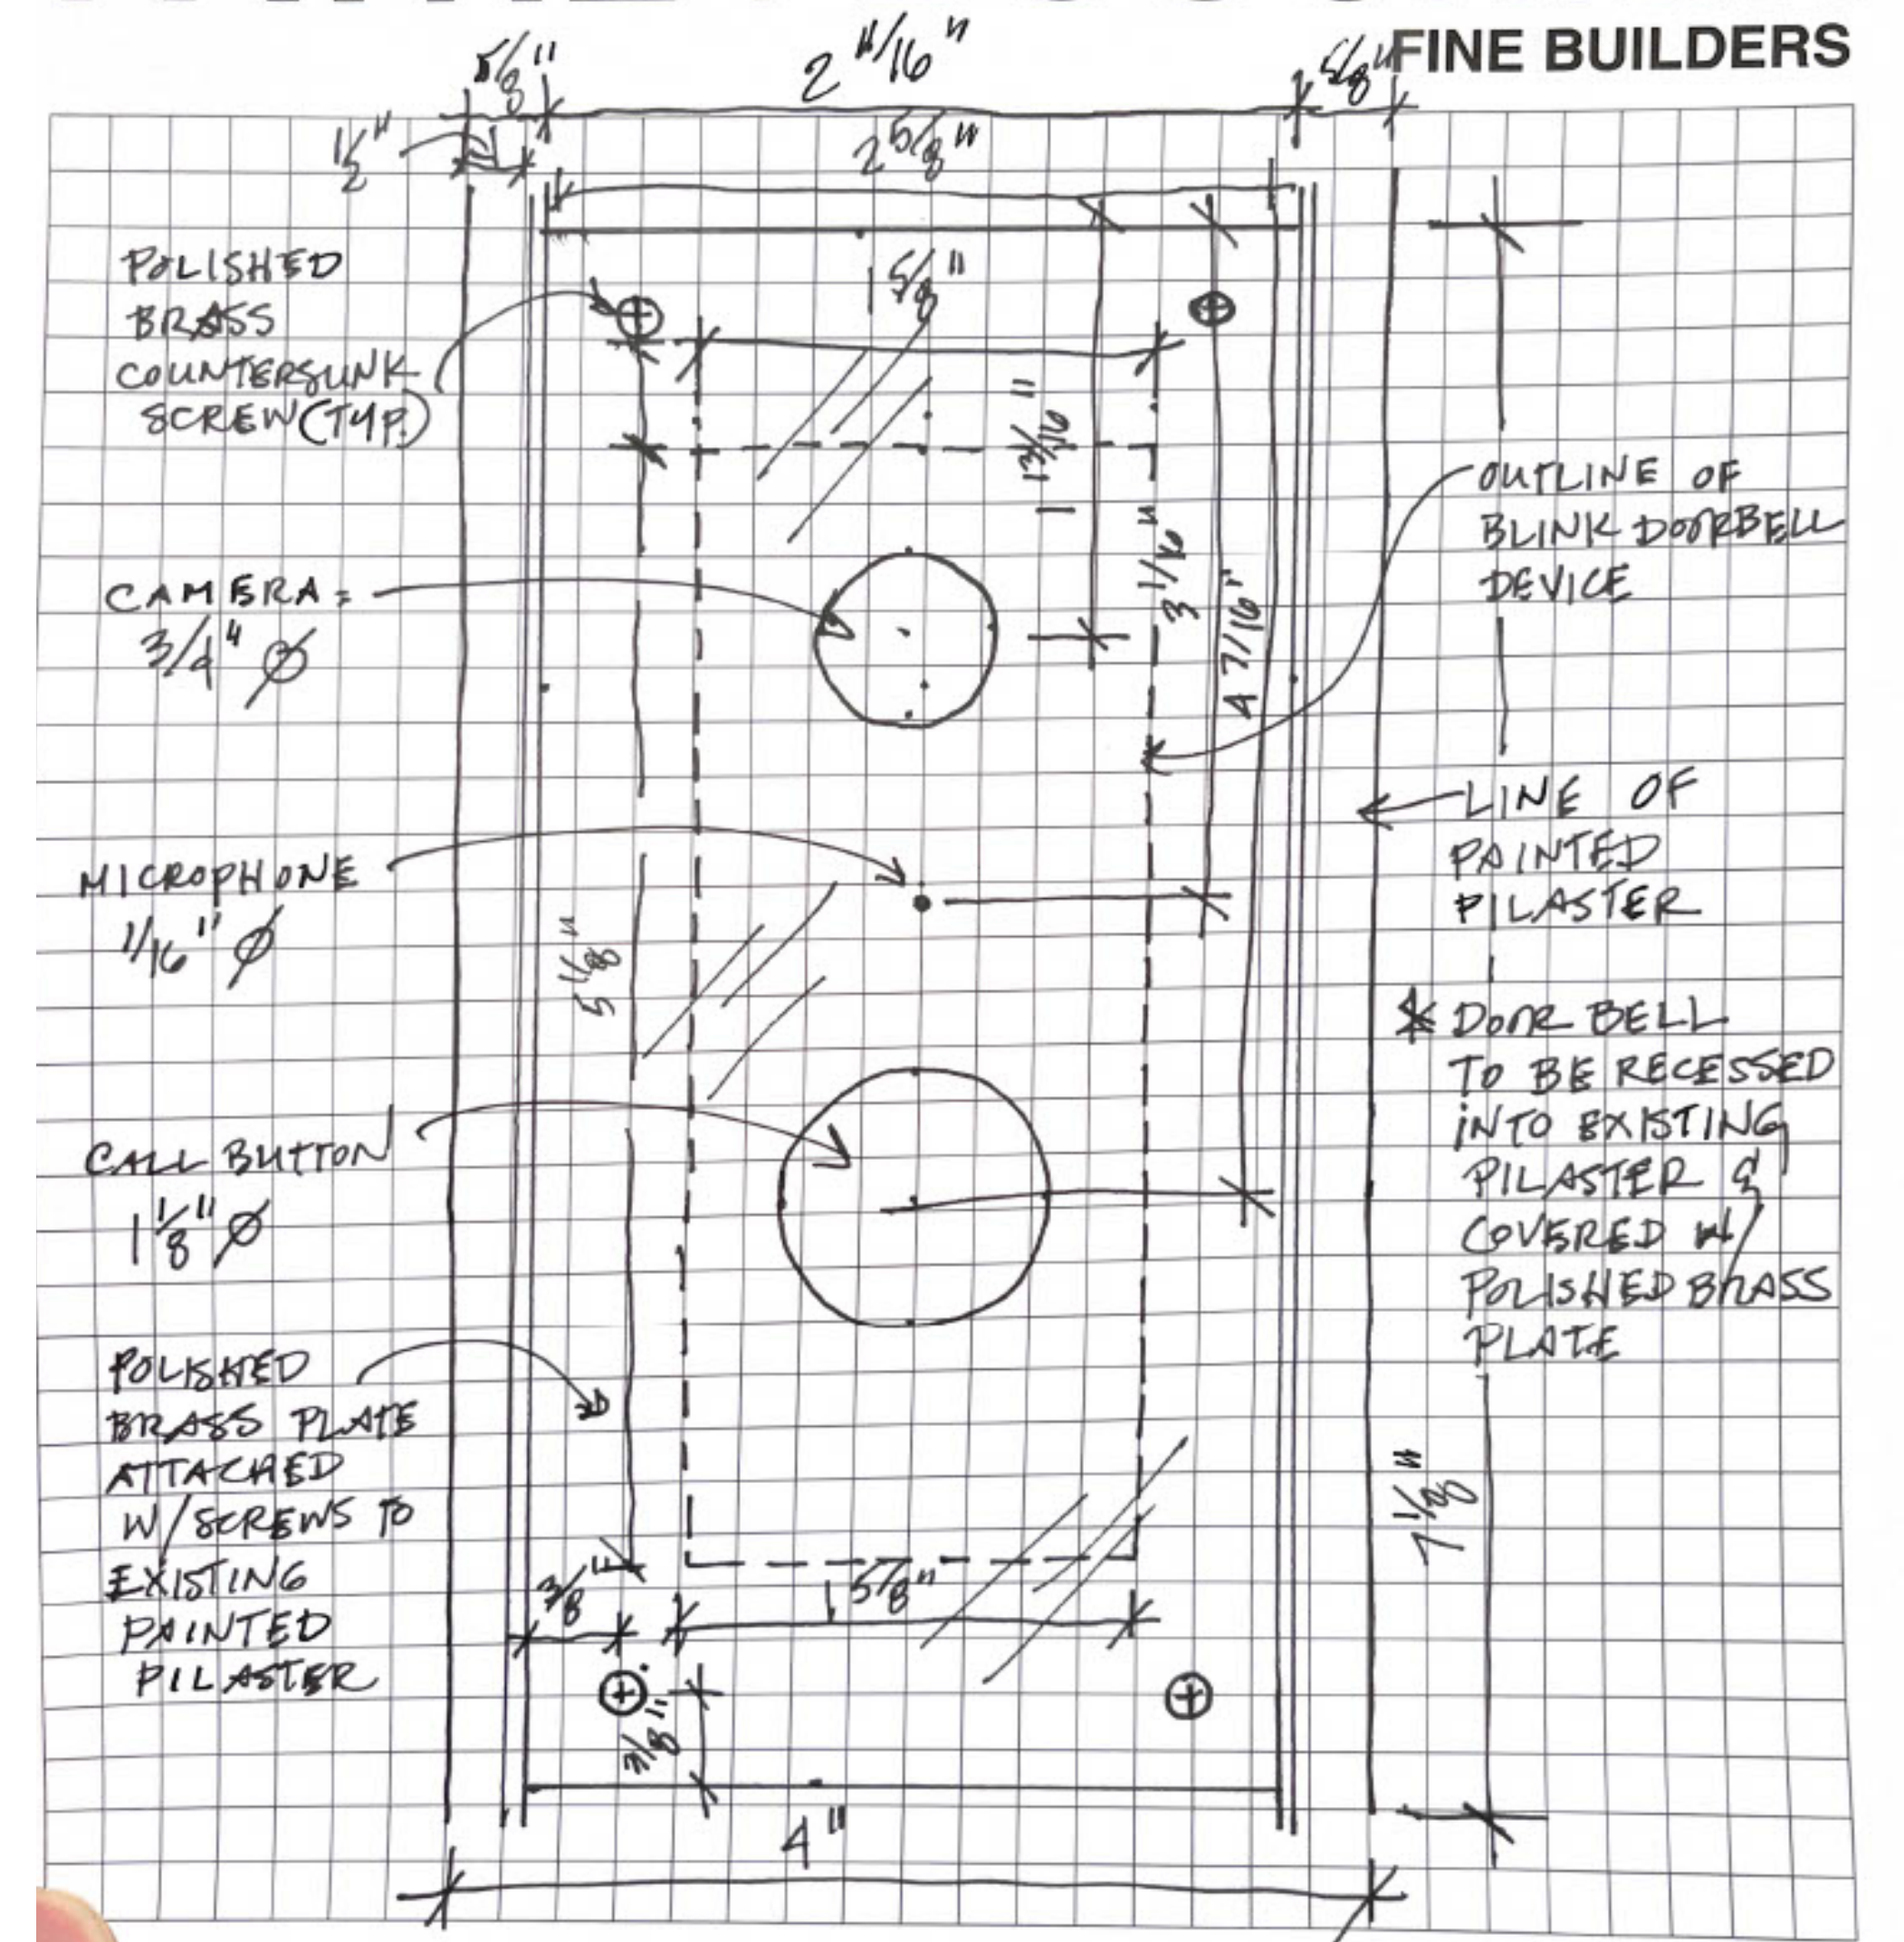

38 Lime Street
Existing Blink Doorbell

38 Lime Street
Proposed Doorbell Plate

PAYNE | BOUCHIER

FINE BUILDERS

bouchier.com | 173 Norfolk Avenue | Boston, MA 02119 | t: (617) 445-4323 | f: (617) 445-5691

38 LIMESTREET DOORBELL DEVICE PLATE