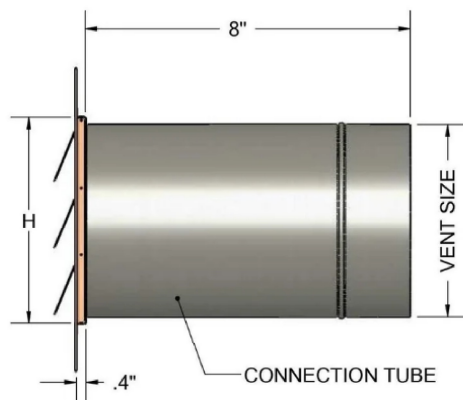

Remove vent hoods
and restore masonry

14 Hereford North Elevation

Proposed Exhaust Hood

14 Hereford Street East Elevation

Academy Red

Academy Red Brick for repair work
14 Hereford Street

HOME / COPPER LOW PROFILE LOUVERED DRYER VENT - EXHAUST VENT (4"-12")

LOW PROFILE DRYER VENT
FLUSH MOUNT

LOW PROFILE DRYER VENT FLUSH MOUNT

MATERIAL	16 oz copper or stainless steel
----------	---------------------------------

PART #	VENT SIZE	W x H	COVER SIZE
WLPDV4F	4"	4.75" x 4.75"	8.6" x 8.4"
WLPDV6F	6"	6.75" x 6.75"	10.7" x 10.5"
WLPDV8F	8"	8.75" x 8.75"	12.7" x 12.5"
WLPDV10F	10"	10.875" x 10.875"	15.9" x 15.7"
WLPDV12F	12"	12.875" x 12.875"	16.7" x 16.7"