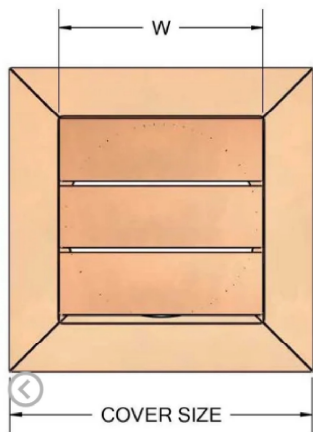

Remove vent hoods
and restore masonry

14 Hereford North Elevation

Proposed Exhaust Hood

14 Hereford Street East Elevation

Academy Red

Academy Red Brick for repair work
14 Hereford Street

HOME / COPPER LOW PROFILE LOUVERED DRYER VENT - EXHAUST VENT (4"-12")

LOW PROFILE DRYER VENT
FLUSH MOUNT

LOW PROFILE DRYER VENT FLUSH MOUNT

MATERIAL	16 oz copper or stainless steel
----------	---------------------------------

PART #	VENT SIZE	W x H	COVER SIZE
WLPDV4F	4"	4.75" x 4.75"	8.6" x 8.4"
WLPDV6F	6"	6.75" x 6.75"	10.7" x 10.5"
WLPDV8F	8"	8.75" x 8.75"	12.7" x 12.5"
WLPDV10F	10"	10.875" x 10.875"	15.9" x 15.7"
WLPDV12F	12"	12.875" x 12.875"	16.7" x 16.7"