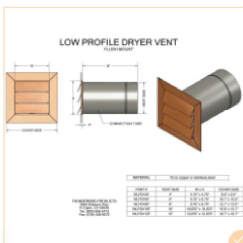

Remove vent hoods
and restore masonry

14 Hereford North Elevation

Proposed Exhaust Hood

14 Hereford Street East Elevation

Academy Red

Academy Red Brick for repair work
14 Hereford Street

HOME / COPPER LOW PROFILE LOUVERED DRYER VENT - EXHAUST VENT (4"-12")

LOW PROFILE DRYER VENT
FLUSH MOUNT

LOW PROFILE DRYER VENT FLUSH MOUNT

MATERIAL	16 oz copper or stainless steel
----------	---------------------------------

PART #	VENT SIZE	W x H	COVER SIZE
WLPDV4F	4"	4.75" x 4.75"	8.6" x 8.4"
WLPDV6F	6"	6.75" x 6.75"	10.7" x 10.5"
WLPDV8F	8"	8.75" x 8.75"	12.7" x 12.5"
WLPDV10F	10"	10.875" x 10.875"	15.9" x 15.7"
WLPDV12F	12"	12.875" x 12.875"	16.7" x 16.7"