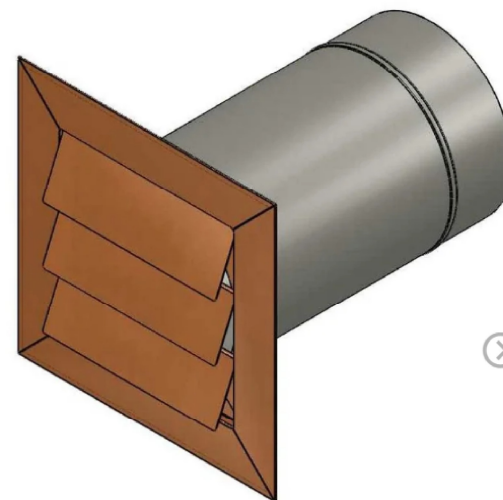

Remove vent hoods
and restore masonry

14 Hereford North Elevation

Proposed Exhaust Hood

14 Hereford Street East Elevation

Academy Red

Academy Red Brick for repair work
14 Hereford Street

HOME / COPPER LOW PROFILE LOUVERED DRYER VENT - EXHAUST VENT (4"-12")

LOW PROFILE DRYER VENT
FLUSH MOUNT

LOW PROFILE DRYER VENT FLUSH MOUNT

MATERIAL	16 oz copper or stainless steel
----------	---------------------------------

PART #	VENT SIZE	W x H	COVER SIZE
WLPDV4F	4"	4.75" x 4.75"	8.6" x 8.4"
WLPDV6F	6"	6.75" x 6.75"	10.7" x 10.5"
WLPDV8F	8"	8.75" x 8.75"	12.7" x 12.5"
WLPDV10F	10"	10.875" x 10.875"	15.9" x 15.7"
WLPDV12F	12"	12.875" x 12.875"	16.7" x 16.7"