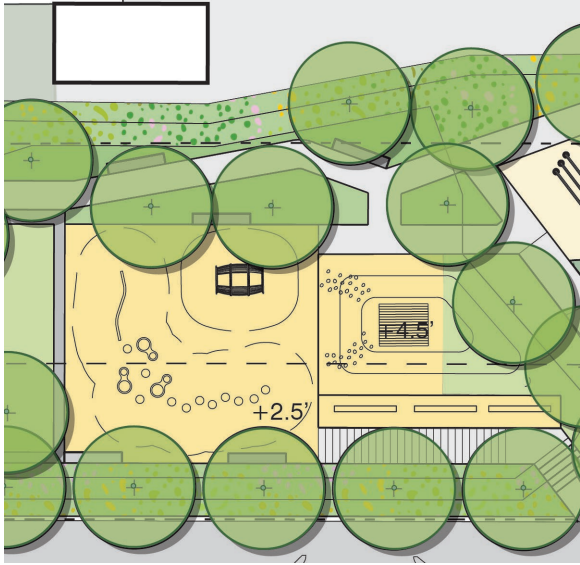

Climb up and out with play forms

Network of Play-Floor is Lava

Swings

Play Options – Sloped Landform

Embankment Slide

Leap Frog

Overlook – Play House

Play: Climb Up with Net

Net Climber

Rocker

Embankment Slide

Play: Climb Up and Out with Play Forms

Leap Frog

PlayCubes with Slide

Steppers

Play: Network of Play-Floor is Lava

Overlook – Playhouse

Spring Steppers

Curved Balance Beam

Crawl Tunnel

Play: Swings

Swings

Leap Frog

Seesaw

Vote

Pick from the Play options in the Zoom Poll

Climb up with net

Climb up and out
with play forms

Network of Play-
Floor is Lava

Swings

Vote

Pick from the Sloped Landform options in the Zoom Poll