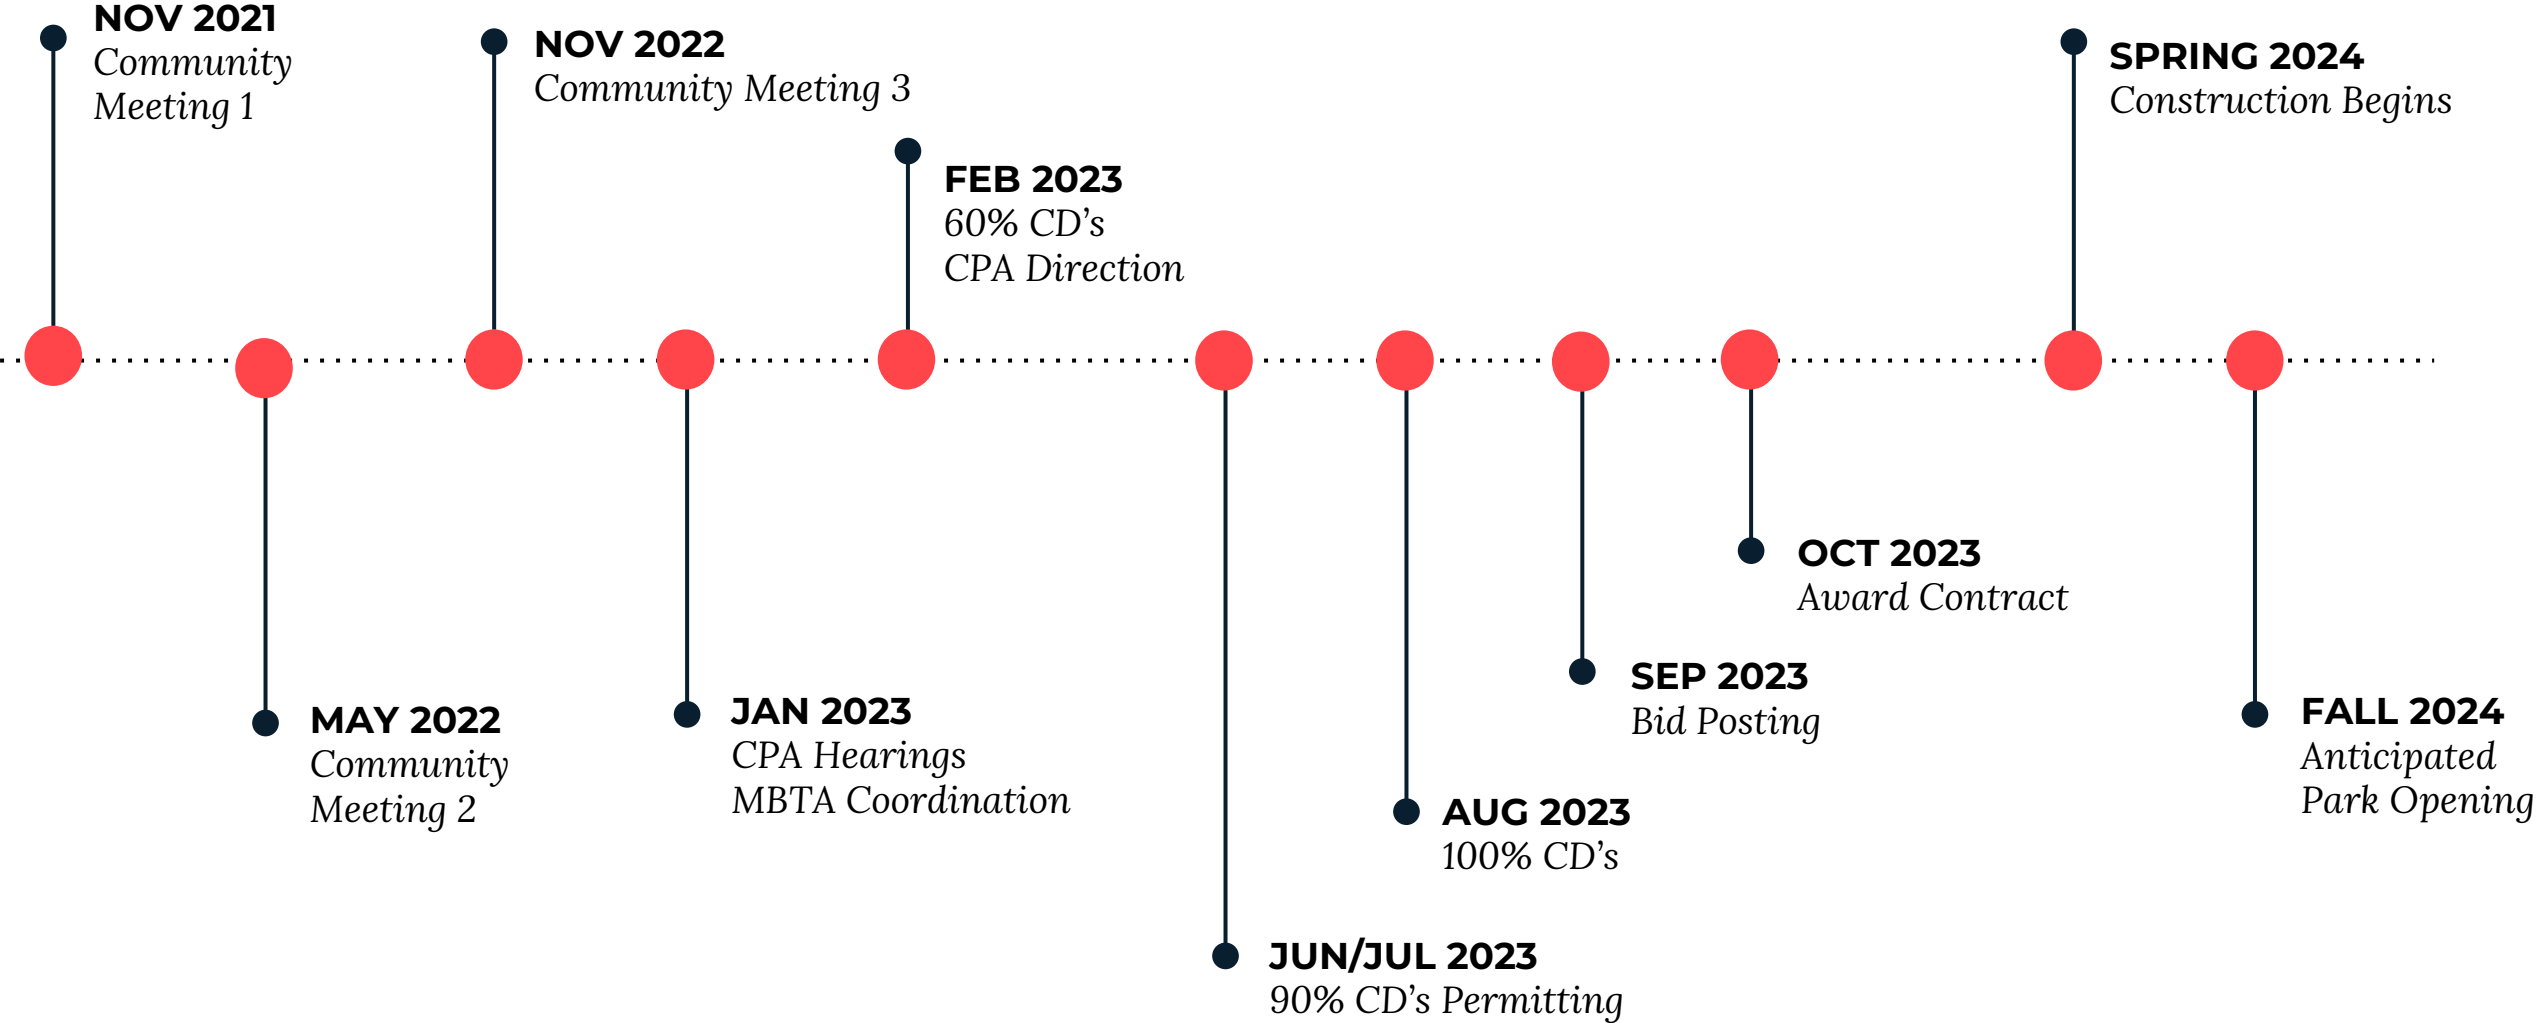

Ideal Plan

Sections

Existing

Proposed

0 16' 32' 64'

Project Schedule and Funding

Program Design Options

Zoom Polling

You will see a pop-up window that looks like this:

1. Vote
2. Click Submit

Once the poll is closed, you will see a window with the results

Stage and Shade Structure

Vote

Pick from the Shade Structure options in the Zoom Poll