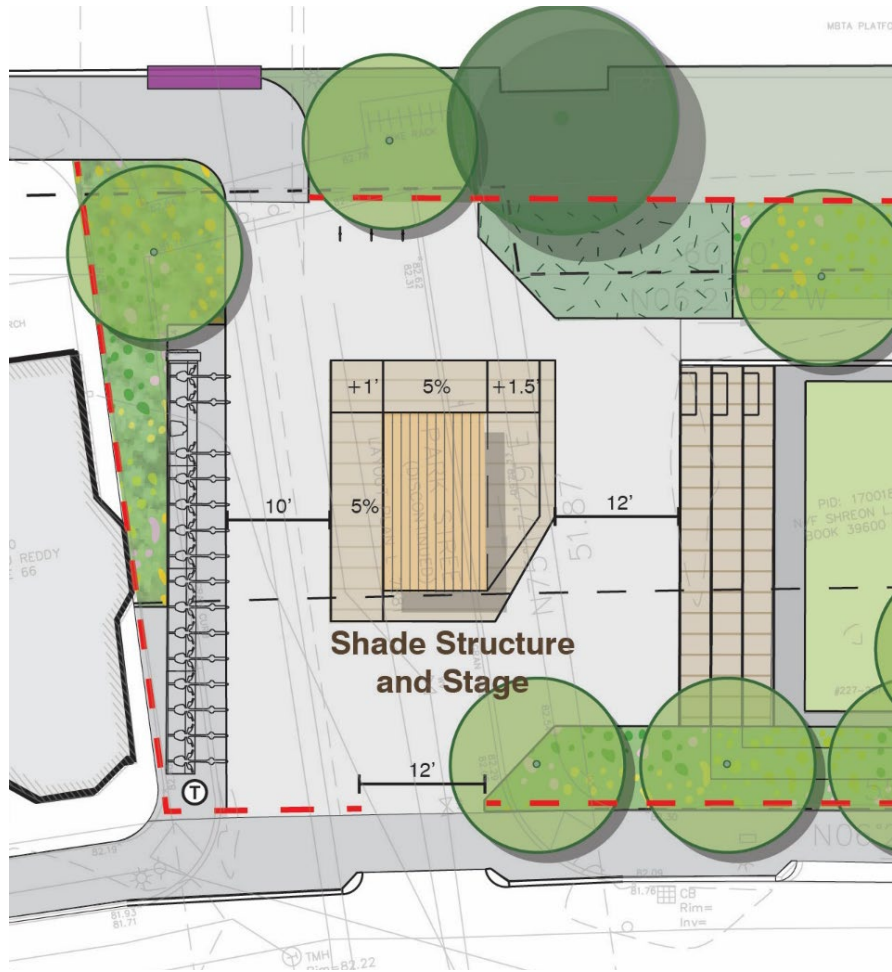

Ideal Plan

Sections

Existing

Proposed

0 16' 32' 64'

Project Schedule and Funding

Program Design Options

Zoom Polling

You will see a pop-up window that looks like this:

1. Vote
2. Click Submit

Once the poll is closed, you will see a window with the results

Stage and Shade Structure

Vote

Pick from the Shade Structure options in the Zoom Poll

Climb up and out with play forms

Network of Play-Floor is Lava

Swings

Play Options – Sloped Landform

Embankment Slide

Leap Frog

Overlook – Play House

Play: Climb Up with Net