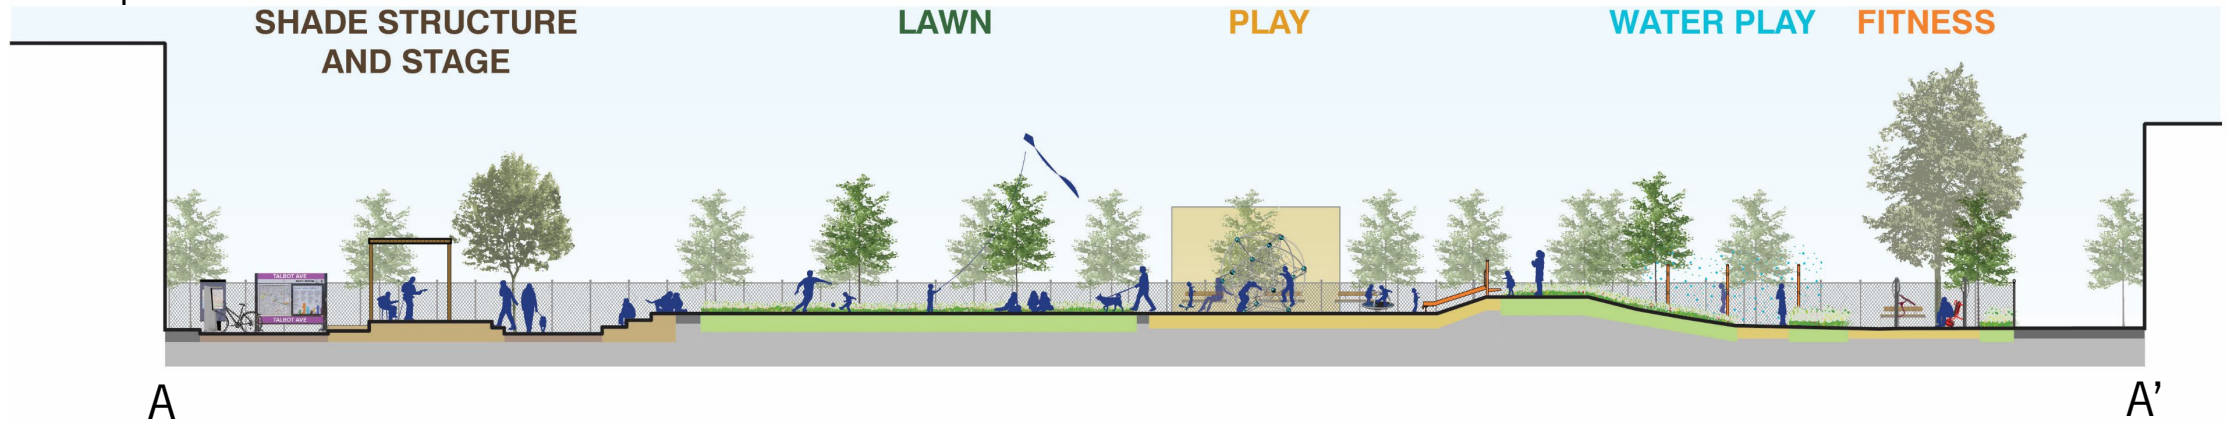

Ideal Plan

Sections

Existing

Proposed

0 16' 32' 64'

Project Schedule and Funding

Program Design Options

Zoom Polling

You will see a pop-up window that looks like this:

1. Vote
2. Click Submit

Once the poll is closed, you will see a window with the results

Stage and Shade Structure

Vote

Pick from the Shade Structure options in the Zoom Poll