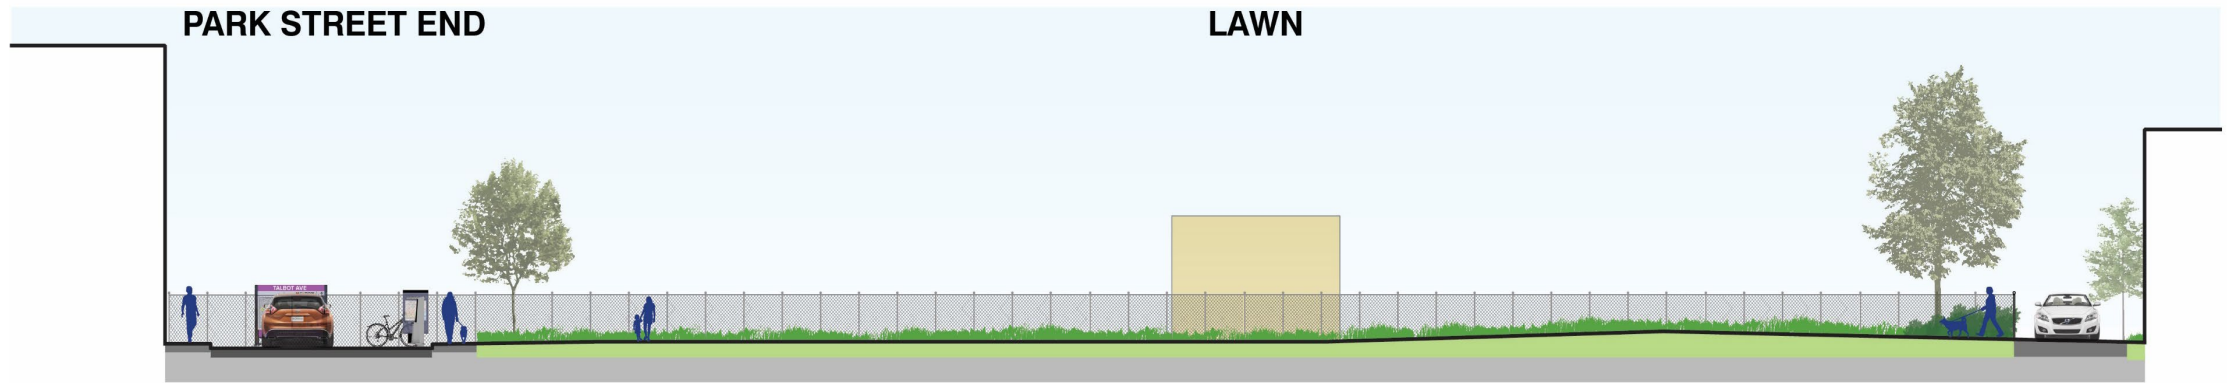

Sections

Existing

Proposed

0 16' 32' 64'