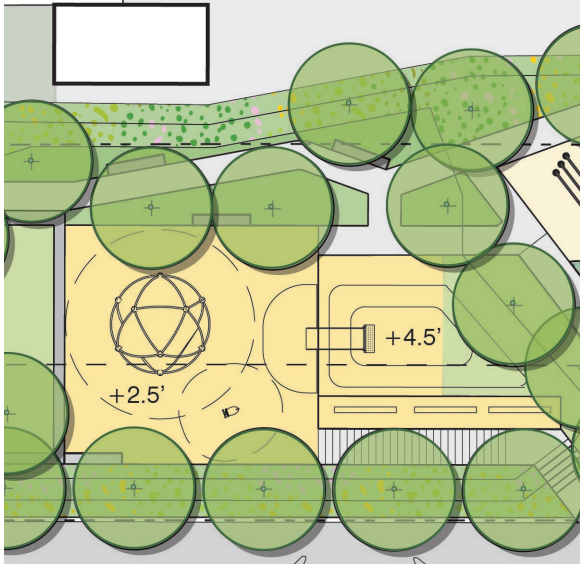

Over 80% of respondents prefer mix of structured play and informal play

Do you prefer 2-3 small play pieces or one larger play feature?

■ 2-3 Smaller Play Pieces

■ 1 Larger Feature

Play Options

Climb up with net

Climb up and out with play forms

Network of Play-Floor is Lava

Swings

Play Options – Sloped Landform

Embankment Slide

Leap Frog

Overlook – Play House

Play: Climb Up with Net

Net Climber

Rocker

Embankment Slide

Play: Climb Up and Out with Play Forms

Leap Frog

PlayCubes with Slide

Steppers

Play: Network of Play-Floor is Lava

Overlook – Playhouse

Spring Steppers

Curved Balance Beam

Crawl Tunnel

Play: Swings

Swings

Leap Frog

Seesaw