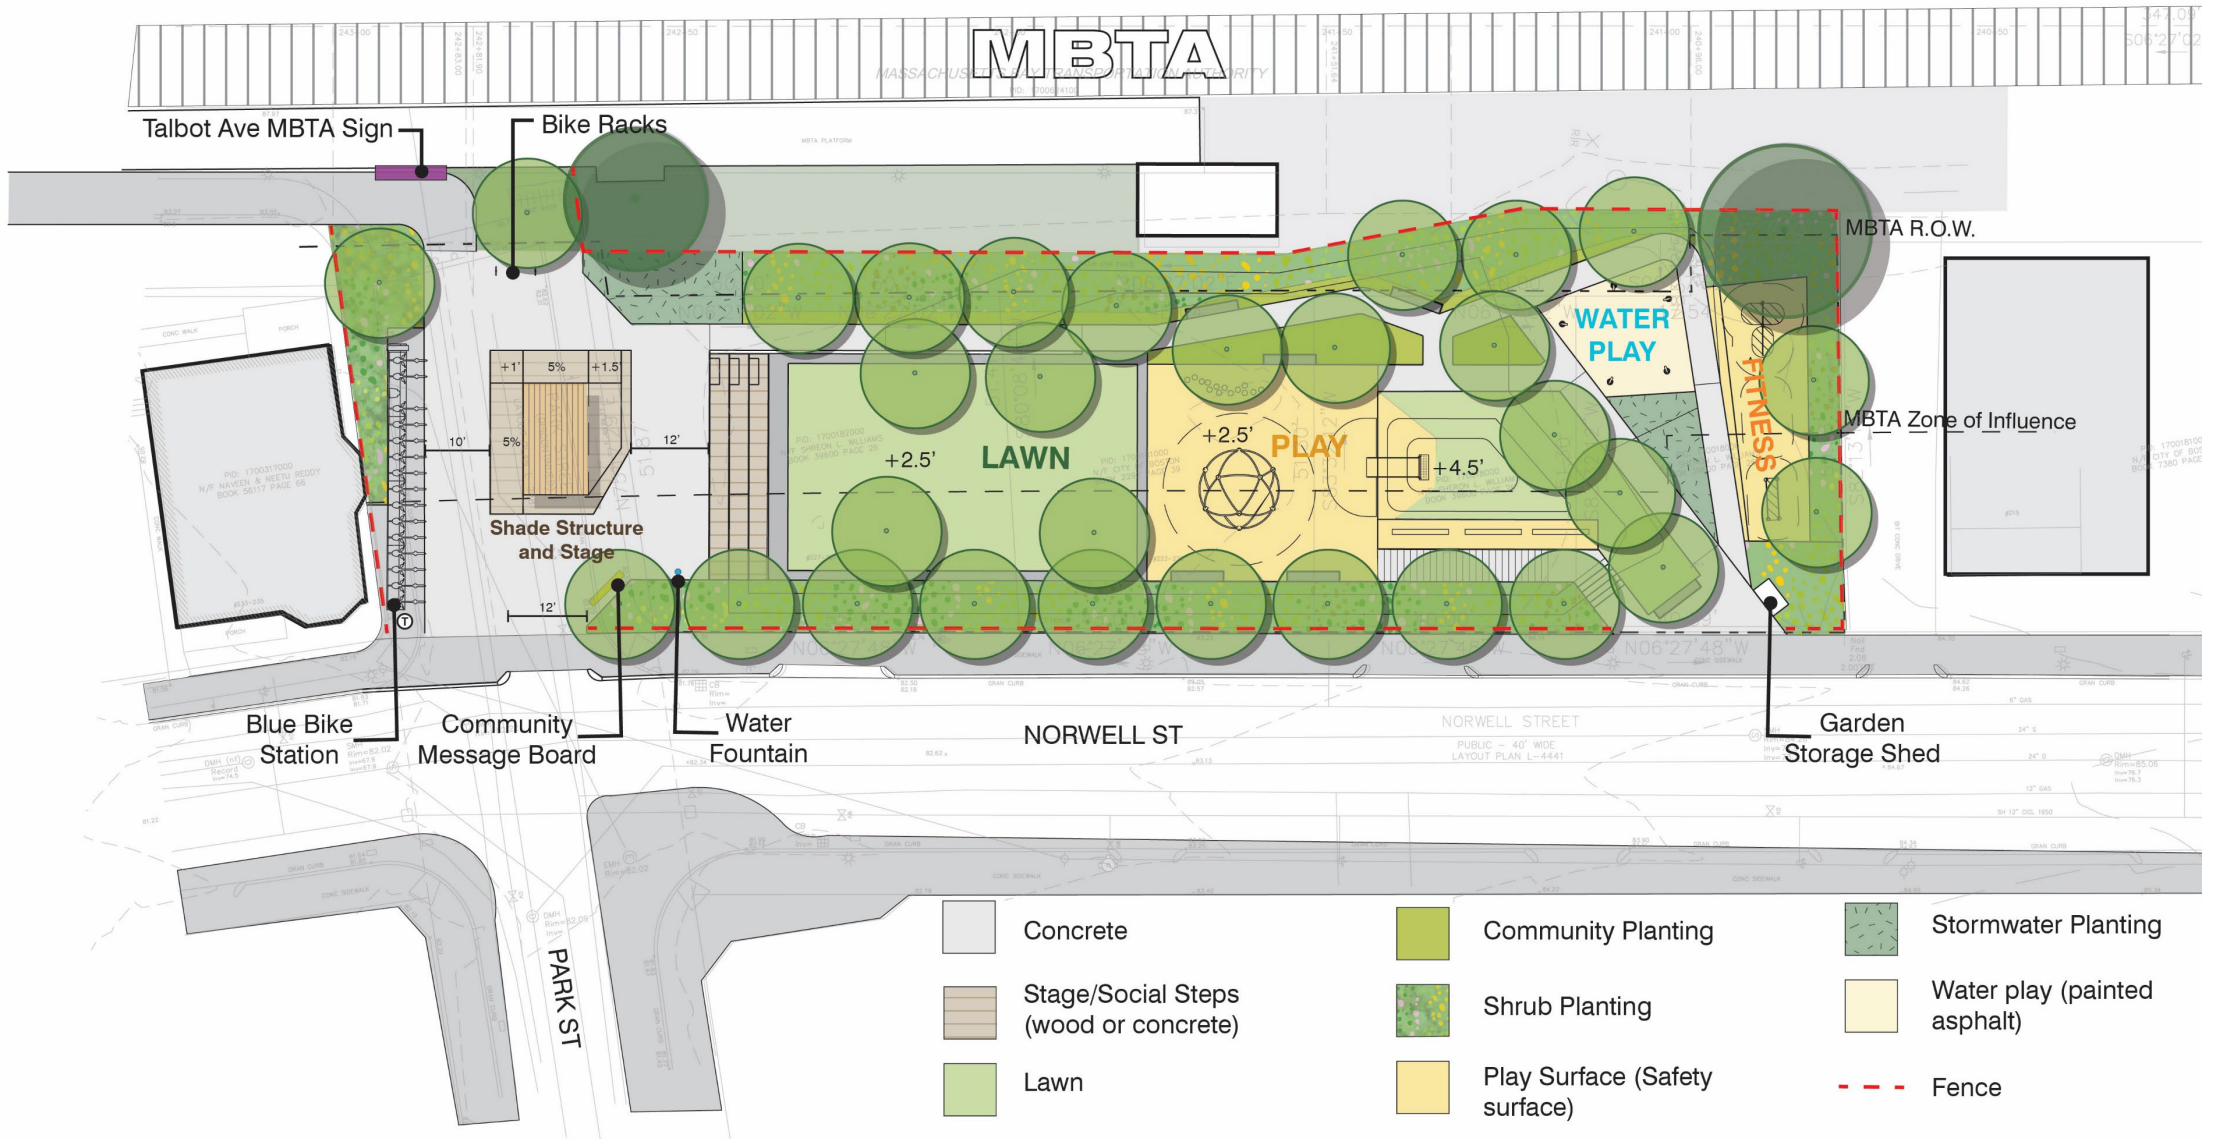

Concept 3: Community Feedback

MUST HAVE

NICE TO HAVE

1. Reduce Paving
2. Add more trees and seating
3. Add integrated stage with shade structure
4. Add pull-off area
5. Water Play
6. Discovery Play
7. Soften edge between plaza and lawn
8. Landform with integrated play
9. Complete walking loop
10. Fitness
11. Gardening opportunities

Ideal Plan

Sections

Existing

Proposed

0 16' 32' 64'

Project Schedule and Funding

Program Design Options

Zoom Polling