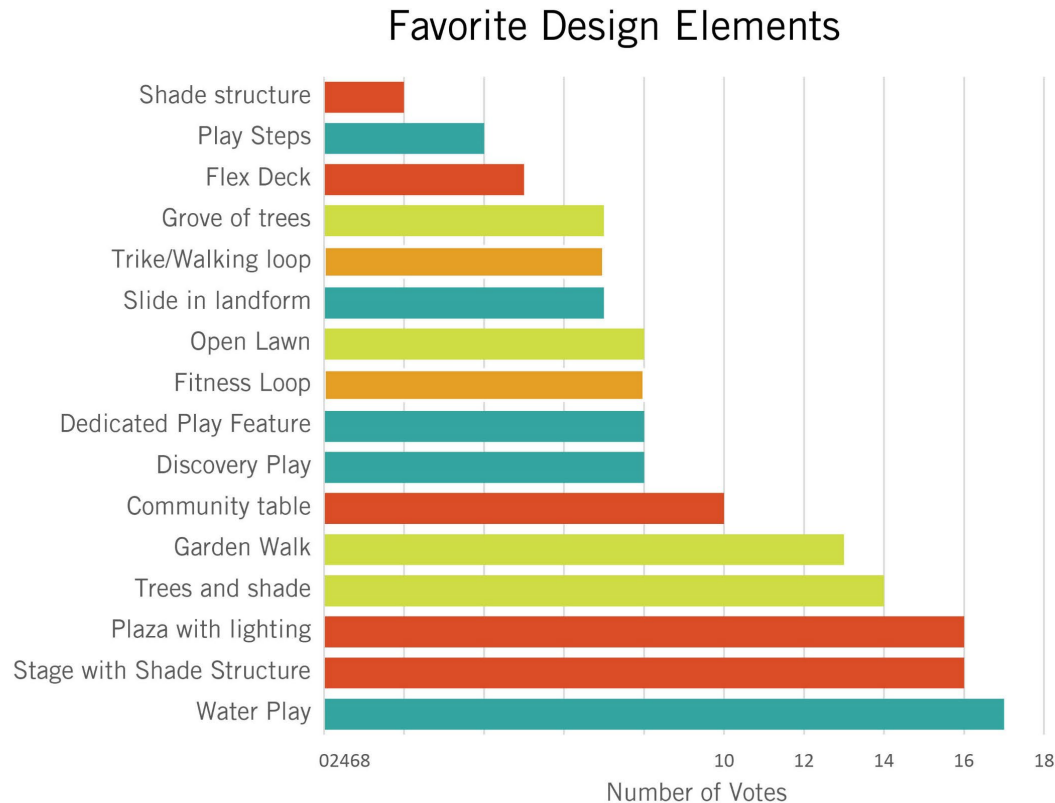

What We Heard

We received **35 responses** from the Spring 2022 survey.

89.3% of respondents prefer combined **stage and shade structure.**

- Gather
- Natural Elements
- Play
- Fitness