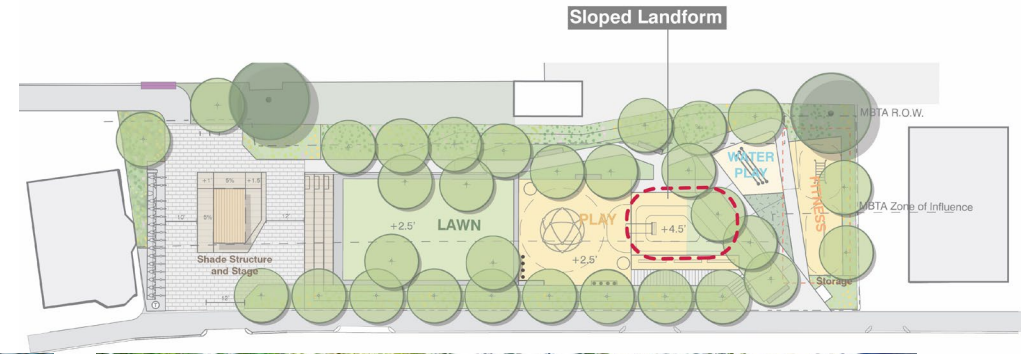

Climb up and out with play forms

Network of Play-Floor is Lava

Swings

Play Options – Sloped Landform

Embankment Slide

Leap Frog

Overlook – Play House

Play: Climb Up with Net

Net Climber

Rocker

Embankment Slide

Play: Climb Up and Out with Play Forms

Leap Frog

PlayCubes with Slide

Steppers

Play: Network of Play-Floor is Lava

Overlook – Playhouse

Spring Steppers

Curved Balance Beam

Crawl Tunnel

Play: Swings

Swings

Leap Frog

Seesaw

Vote

Pick from the Play options in the Zoom Poll

Climb up with net

Climb up and out
with play forms

Network of Play-
Floor is Lava

Swings

Vote

Pick from the Sloped Landform options in the Zoom Poll