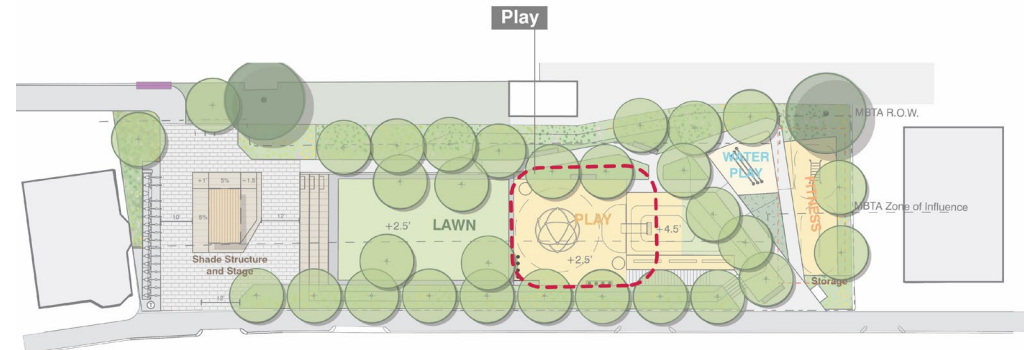

Over 80% of respondents prefer mix of structured play and informal play

Do you prefer 2-3 small play pieces or one larger play feature?

■ 2-3 Smaller Play Pieces

■ 1 Larger Feature

Play Options

Climb up with net

Climb up and out with play forms

Network of Play-Floor is Lava

Swings

Play Options – Sloped Landform

Embankment Slide

Leap Frog

Overlook – Play House

Play: Climb Up with Net

Net Climber

Rocker

Embankment Slide

Play: Climb Up and Out with Play Forms

Leap Frog

PlayCubes with Slide

Steppers

Play: Network of Play-Floor is Lava

Overlook – Playhouse

Spring Steppers

Curved Balance Beam

Crawl Tunnel

Play: Swings

Swings

Leap Frog

Seesaw