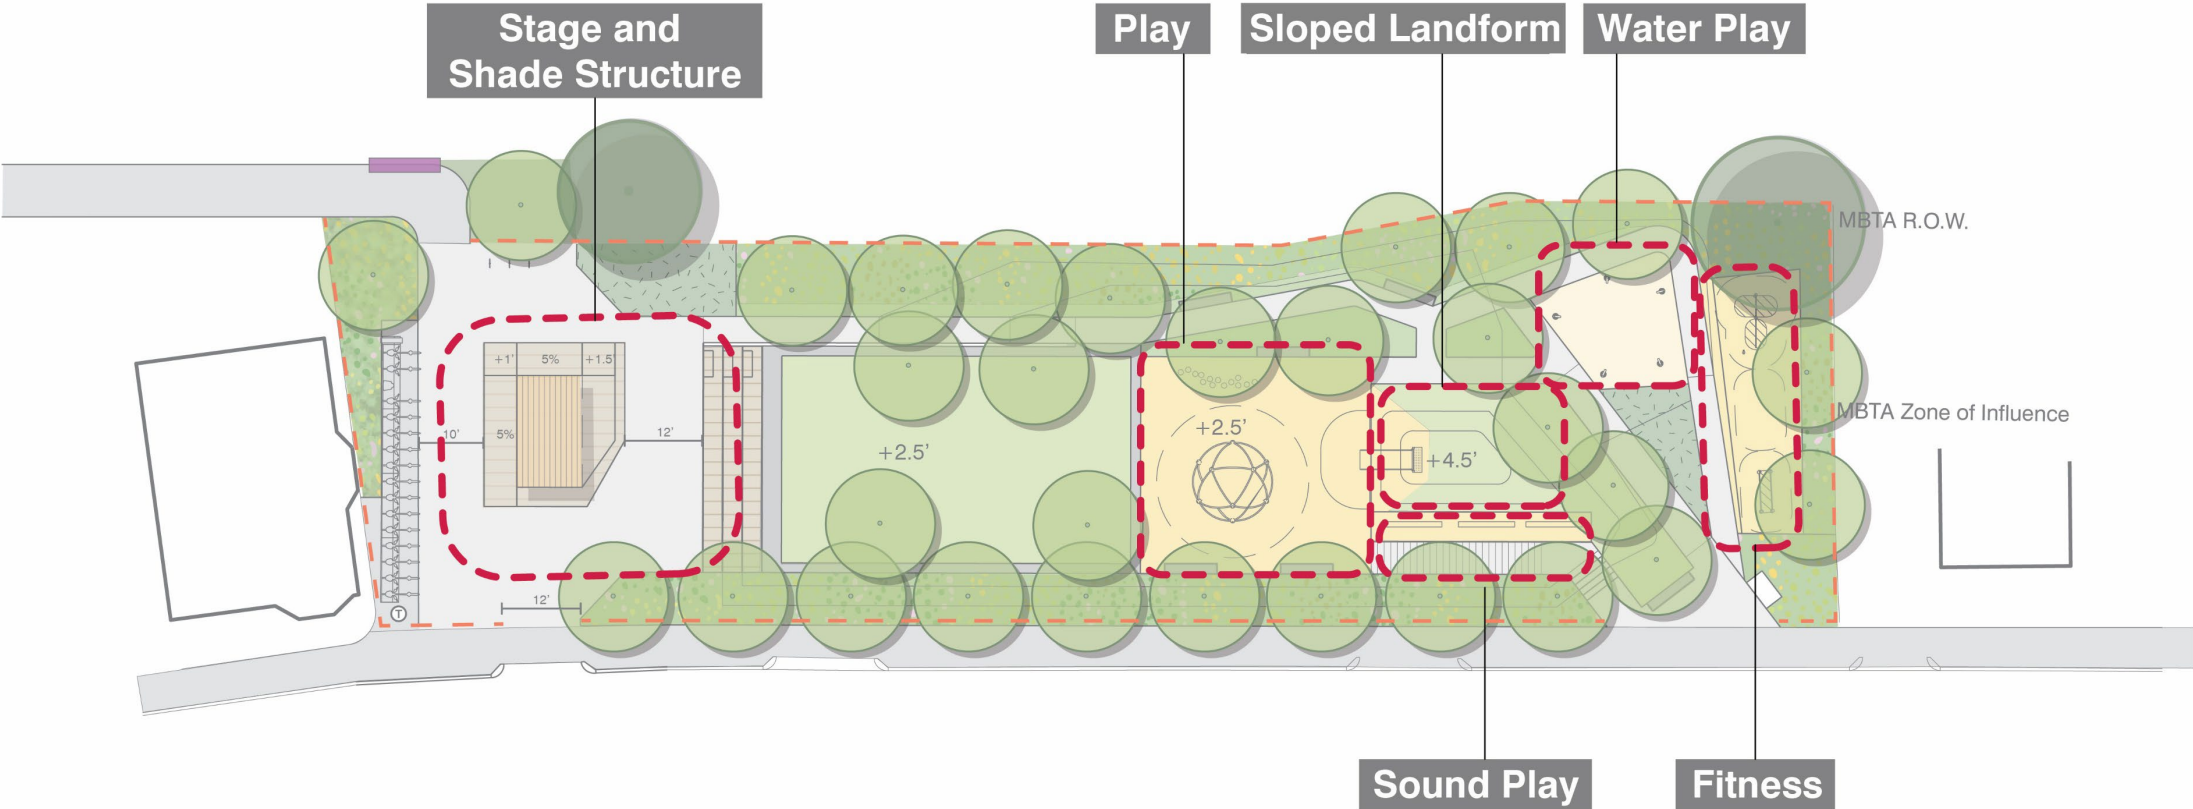

Ideal Plan

Sections

Existing

Proposed

0 16' 32' 64'

Project Schedule and Funding

Program Design Options

Zoom Polling

You will see a pop-up window that looks like this:

1. Vote
2. Click Submit

Once the poll is closed, you will see a window with the results

Stage and Shade Structure

Vote

Pick from the Shade Structure options in the Zoom Poll