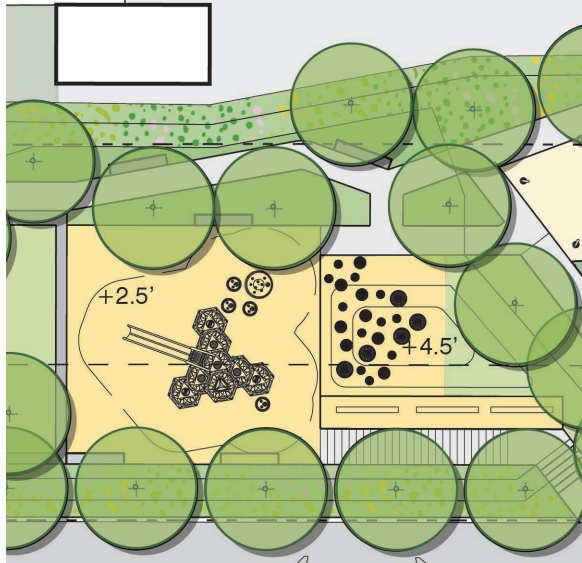

Climb up and out with play forms

Network of Play-Floor is Lava

Swings

Play Options – Sloped Landform

Embankment Slide

Leap Frog

Overlook – Play House

Play: Climb Up with Net

Net Climber

Rocker

Embankment Slide

Play: Climb Up and Out with Play Forms

Leap Frog

PlayCubes with Slide

Steppers

Play: Network of Play-Floor is Lava

Overlook – Playhouse

Spring Steppers

Curved Balance Beam

Crawl Tunnel

Play: Swings

Swings

Leap Frog

Seesaw

Vote

Pick from the Play options in the Zoom Poll

Climb up with net

Climb up and out
with play forms

Network of Play-
Floor is Lava

Swings

Vote

Pick from the Sloped Landform options in the Zoom Poll