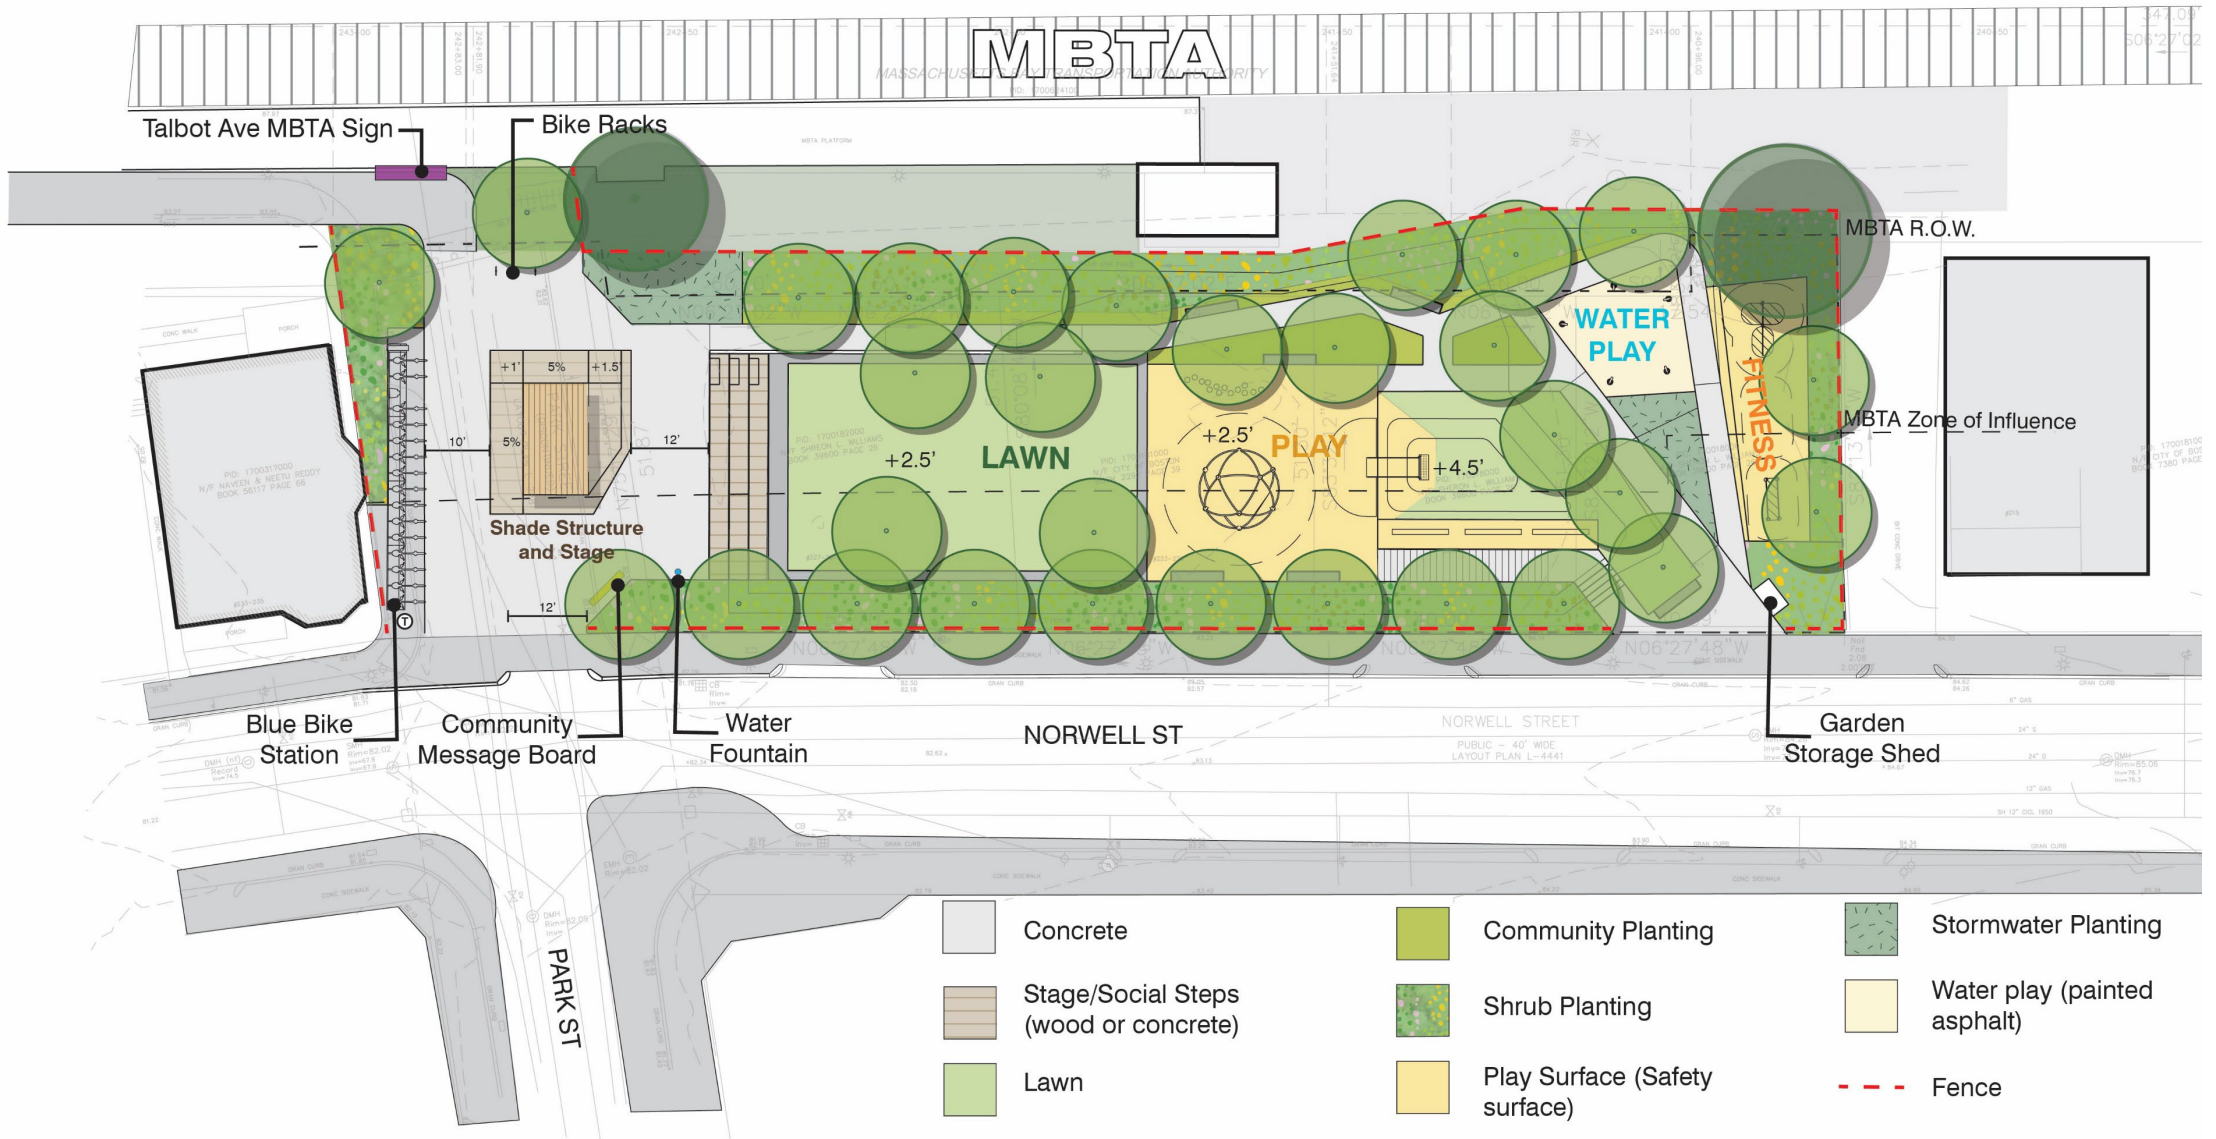

Log Stepper

Vote

Pick from the Fitness options in Zoom Poll

Formal Fitness

Informal Fitness

Ideal Plan

Share your thoughts

Scan this QR code to give us feedback on these design options!

Appendix – Zoom Poll Questions

Vote

Pick from the Shade Structure options in the Zoom Poll

4 post – fully covered

4 post – open slat

Cantilever – open slat

Cantilever – fully covered

Vote

Pick from the Play options in the Zoom Poll

Climb up with net

Climb up and out
with play forms

Network of Play-
Floor is Lava

Swings

Vote

Pick from the Sloped Landform options in the Zoom Poll

Embankment Slide