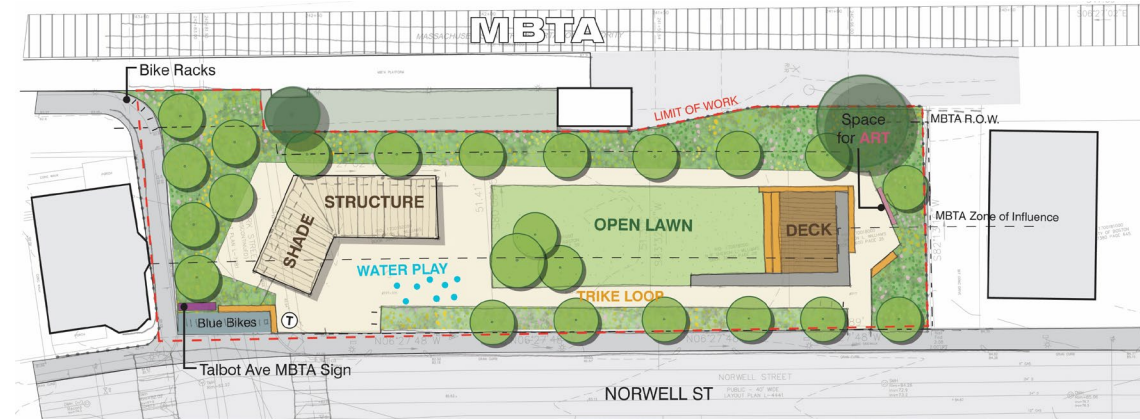

Community Meeting 2 Recap

KIT OF PARTS

Each option includes these types of spaces

Community Meeting 2 Recap

CONCEPT 1 ONE ROOM

“Play” and “gather” programming are combined throughout whole site with an activity loop.

CONCEPT 2 TWO ROOMS

“Play” and “gather” are separate rooms with an activity loop.

CONCEPT 3 THREE ROOMS

Three distinct rooms with an activity loop.

What We Heard

We received **35 responses** from the Spring 2022 survey.