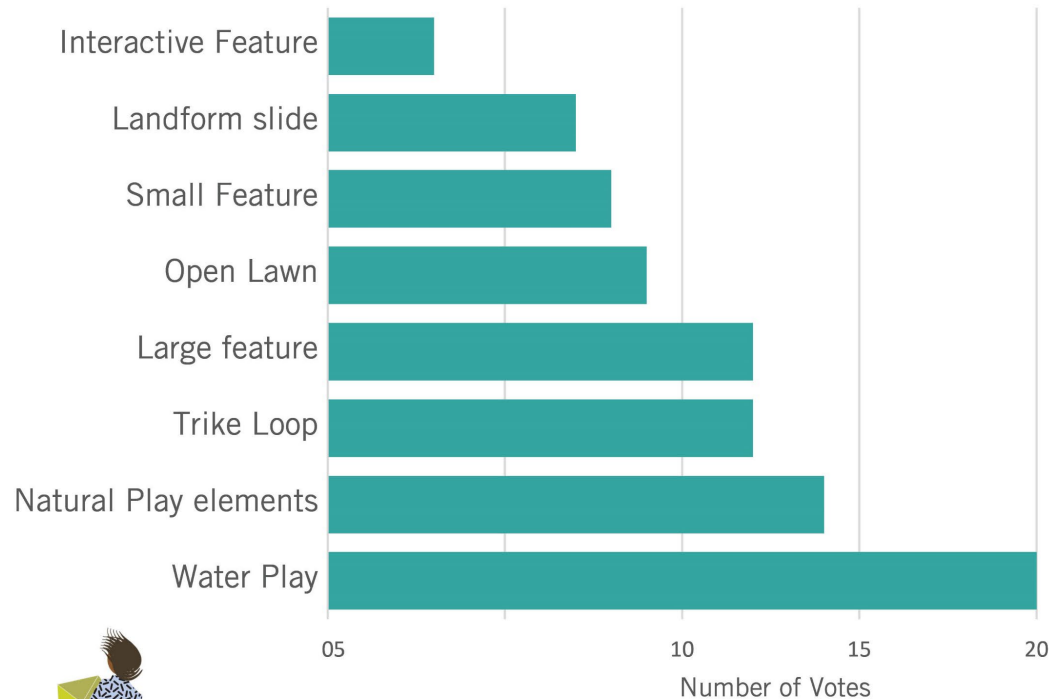

What we Heard - Play

Favorite Play Elements