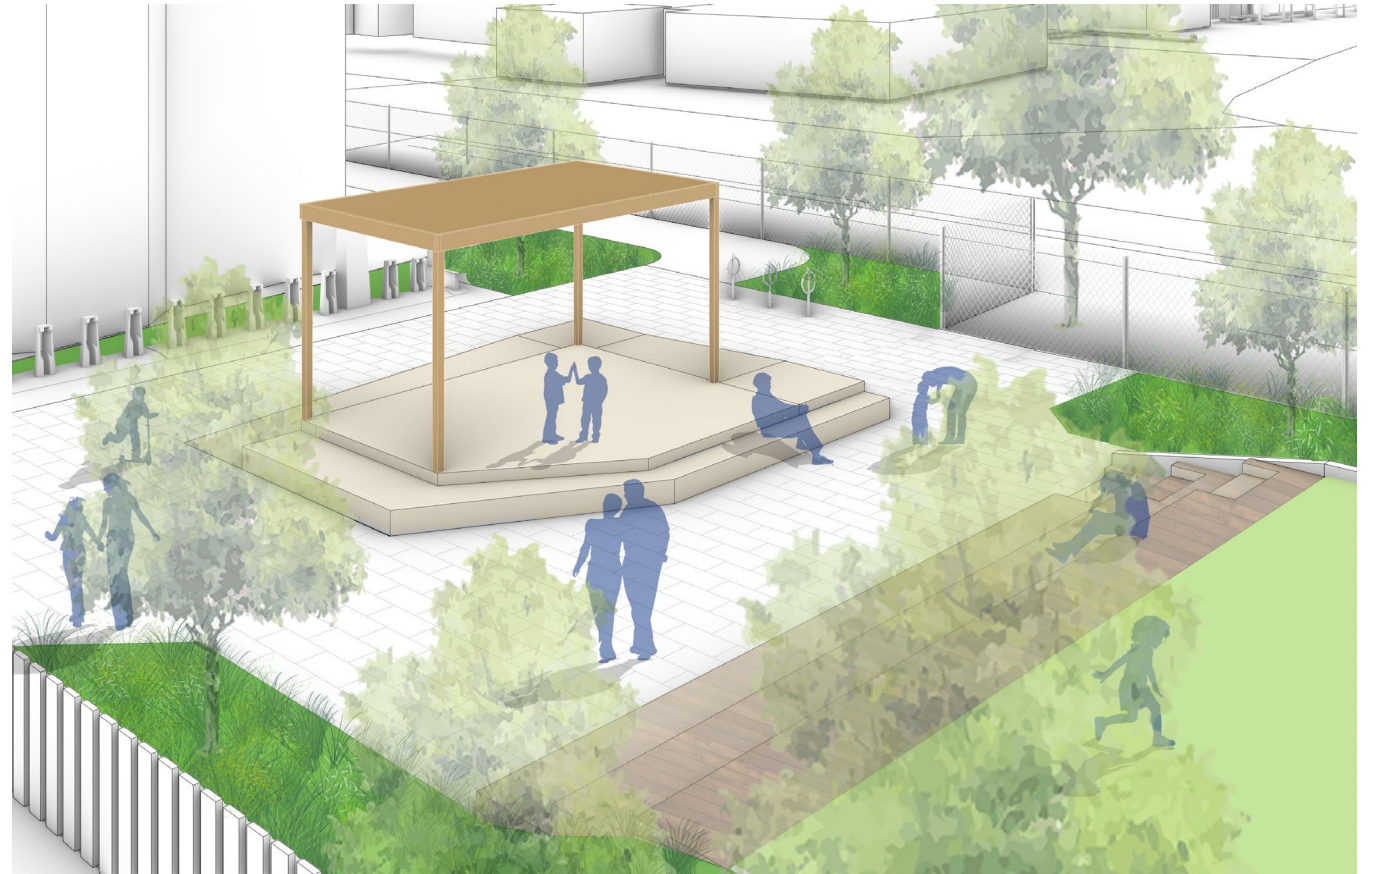

Concept 3: Community Feedback

MUST HAVE

NICE TO HAVE

1. Reduce Paving
2. Add more trees and seating
3. Add integrated stage with shade structure
4. Add pull-off area
5. Water Play
6. Discovery Play
7. Soften edge between plaza and lawn
8. Landform with integrated play
9. Complete walking loop
10. Fitness
11. Gardening opportunities

You will see a pop-up window that looks like this:

1. Vote
2. Click Submit

Once the poll is closed, you will see a window with the results

Stage and Shade Structure

Vote

Pick from the Shade Structure options in the Zoom Poll