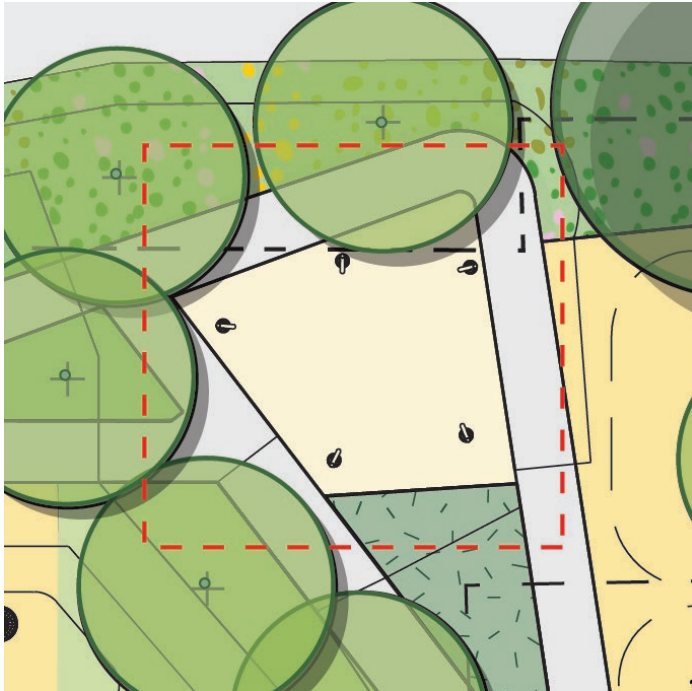

Water Play

Mist Poles