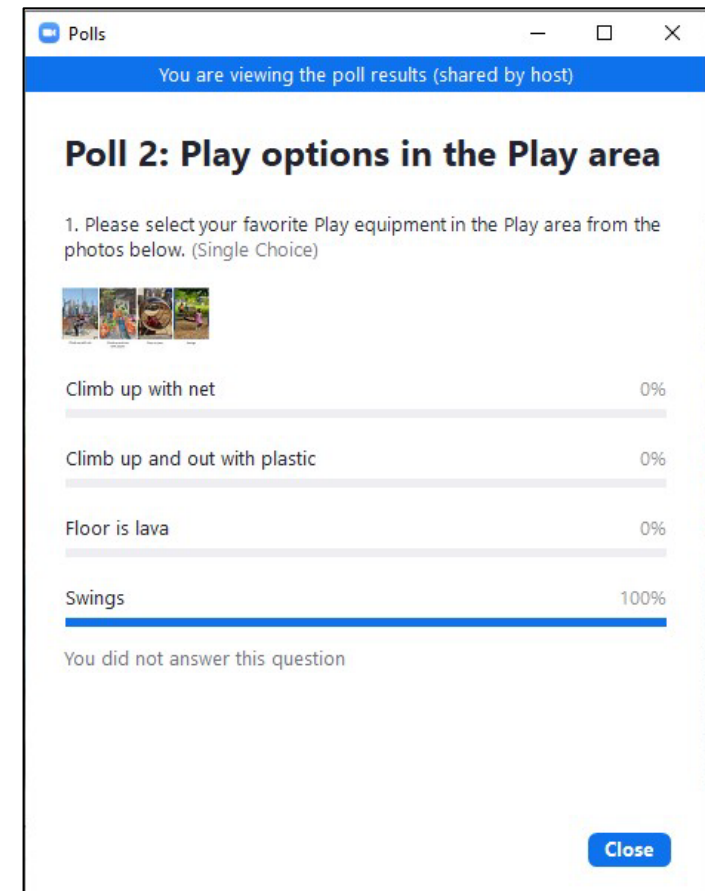

Ideal Plan

Sections

Existing

Proposed

0 16' 32' 64'

Project Schedule and Funding

Program Design Options

Zoom Polling

You will see a pop-up window that looks like this:

1. Vote
2. Click Submit

Once the poll is closed, you will see a window with the results

Stage and Shade Structure

Vote

Pick from the Shade Structure options in the Zoom Poll