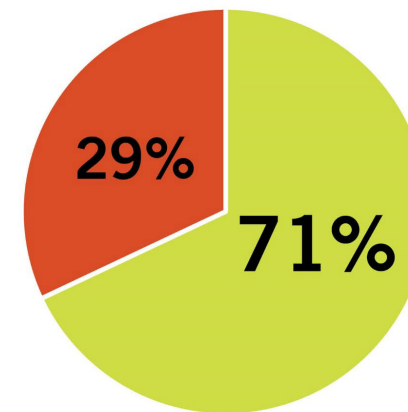

You will see a pop-up window that looks like this:

1. Vote
2. Click Submit

Once the poll is closed, you will see a window with the results

Stage and Shade Structure

Vote

Pick from the Shade Structure options in the Zoom Poll

Over 80% of respondents prefer mix of structured play and informal play

Do you prefer 2-3 small play pieces or one larger play feature?

■ 2-3 Smaller Play Pieces

■ 1 Larger Feature

Play Options

Climb up with net