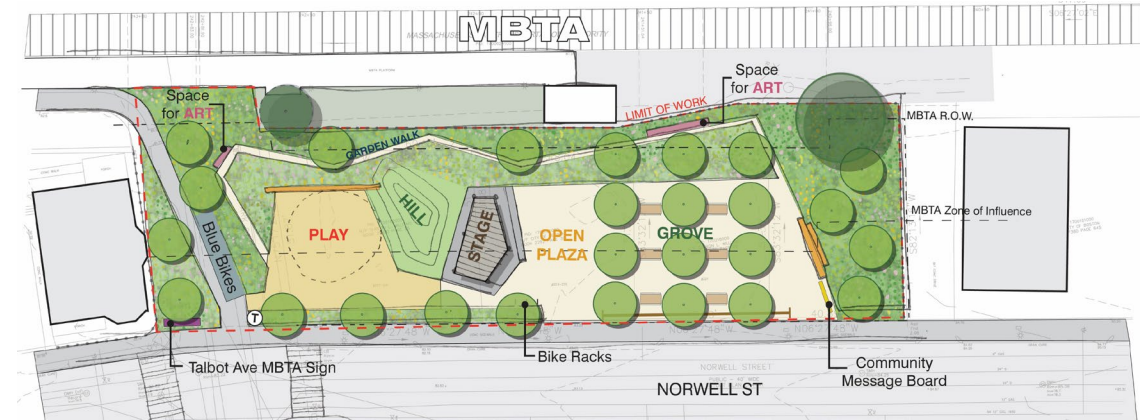

Community Meeting 2 Recap

KIT OF PARTS

Each option includes these types of spaces

Community Meeting 2 Recap

CONCEPT 1 ONE ROOM

“Play” and “gather” programming are combined throughout whole site with an activity loop.

CONCEPT 2 TWO ROOMS

“Play” and “gather” are separate rooms with an activity loop.

CONCEPT 3 THREE ROOMS

Three distinct rooms with an activity loop.

What We Heard

We received **35 responses** from the Spring 2022 survey.