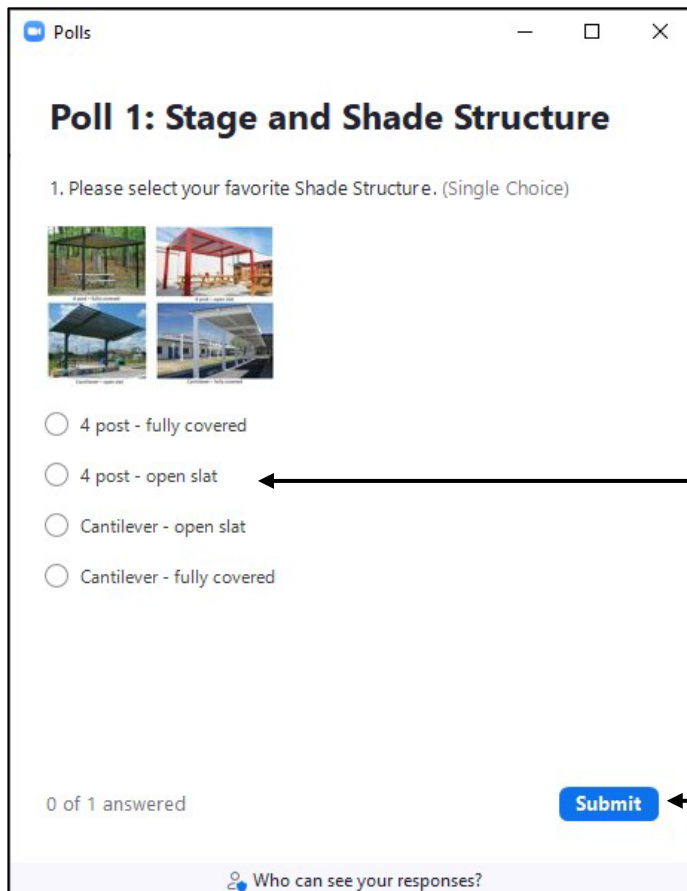

You will see a pop-up window that looks like this:

1. Vote
2. Click Submit

Once the poll is closed, you will see a window with the results

Stage and Shade Structure

Vote

Pick from the Shade Structure options in the Zoom Poll