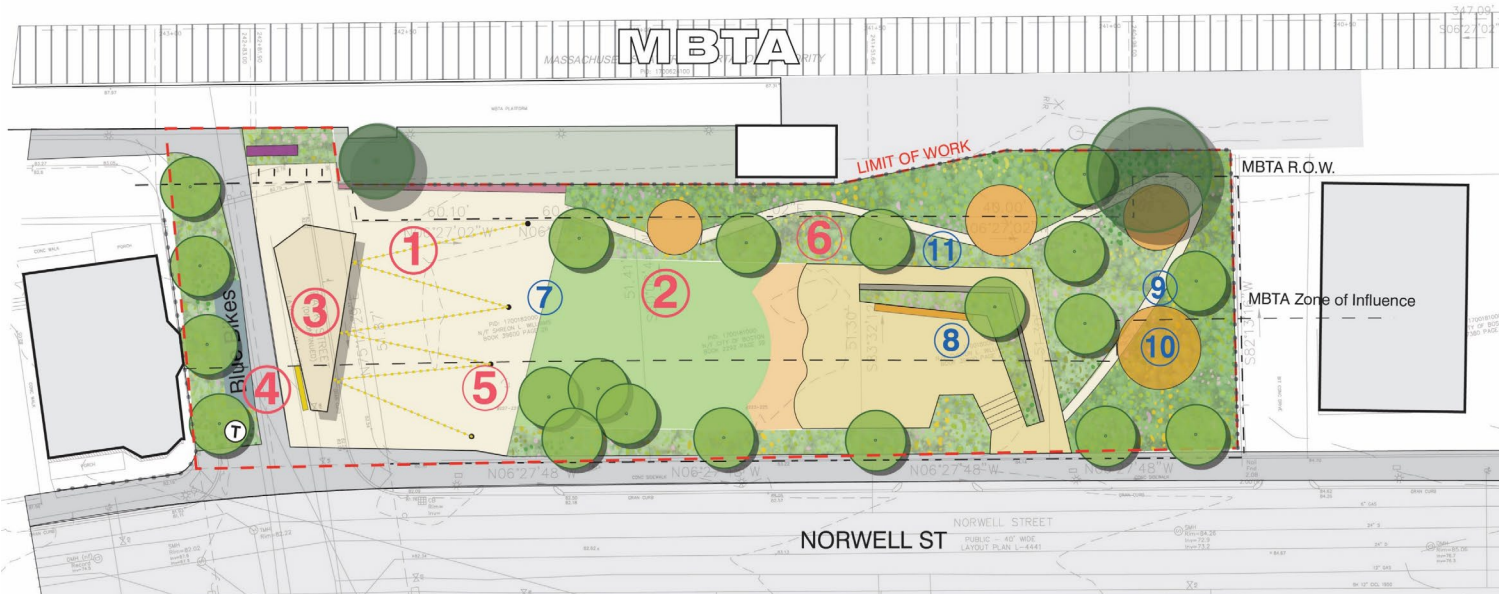

CONCEPT 2 TWO ROOMS

“Play” and “gather” are separate rooms with an activity loop.

CONCEPT 3 THREE ROOMS

Three distinct rooms with an activity loop.

What We Heard

We received **35 responses** from the Spring 2022 survey.

89.3% of respondents prefer combined **stage and shade structure.**

- Gather
- Natural Elements
- Play
- Fitness

What events can you imagine attending in the future park?

- Neighborhood Picnics
- Live Music
- Block Party Cookout
- Movie Night
- Birthday Parties

Concept 3: Community Feedback

MUST HAVE

NICE TO HAVE

1. Reduce Paving
2. Add more trees and seating
3. Add integrated stage with shade structure
4. Add pull-off area
5. Water Play
6. Discovery Play
7. Soften edge between plaza and lawn
8. Landform with integrated play
9. Complete walking loop
10. Fitness
11. Gardening opportunities

Ideal Plan

Sections

Existing

Proposed

0 16' 32' 64'

Project Schedule and Funding

Program Design Options

Zoom Polling