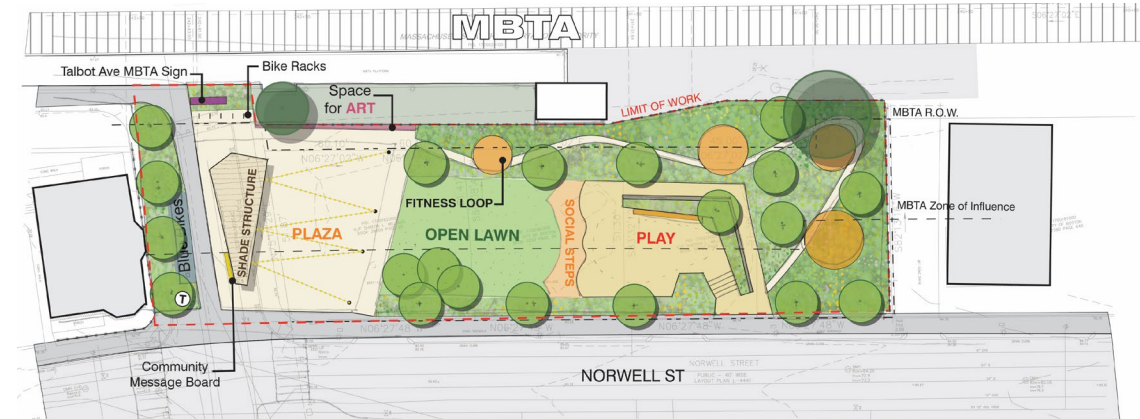

Community Meeting 2 Recap

KIT OF PARTS

Each option includes these types of spaces

Community Meeting 2 Recap

CONCEPT 1 ONE ROOM

“Play” and “gather” programming are combined throughout whole site with an activity loop.

CONCEPT 2 TWO ROOMS

“Play” and “gather” are separate rooms with an activity loop.

CONCEPT 3 THREE ROOMS

Three distinct rooms with an activity loop.

What We Heard

We received **35 responses** from the Spring 2022 survey.