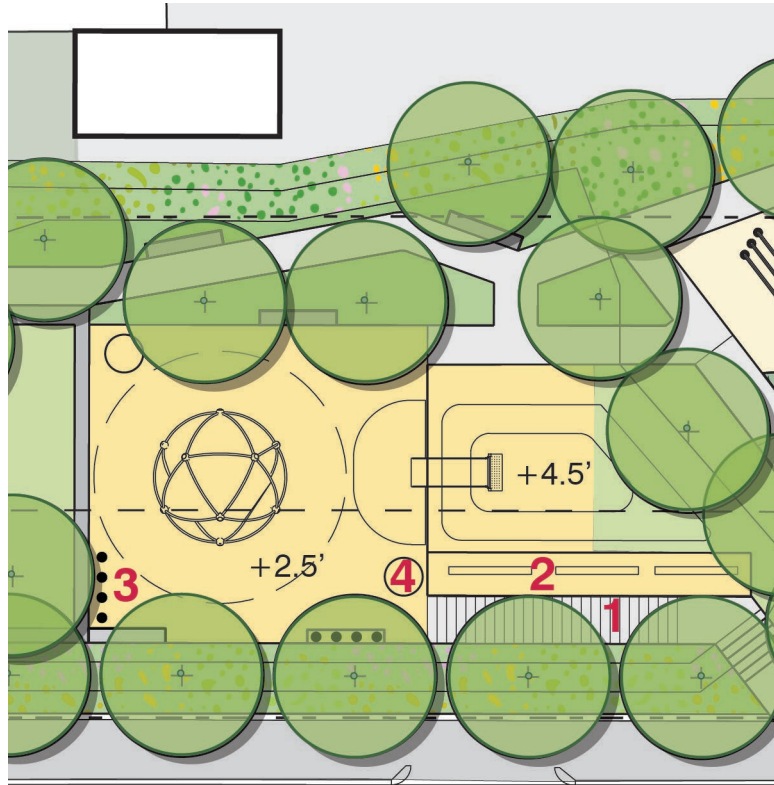

Overlook – Playhouse

Spring Steppers

Curved Balance Beam

Crawl Tunnel

Play: Swings

Swings

Leap Frog

Seesaw

Vote

Pick from the Play options in the Zoom Poll

Climb up with net

Climb up and out
with play forms

Network of Play-
Floor is Lava

Swings

Vote

Pick from the Sloped Landform options in the Zoom Poll

Embankment Slide

Leap Frog

Overlook – Play House

Sound Play

1. Sound Path

3. Sound Echo Tubes

2. Free Standing Chimes

4. Drum Tree