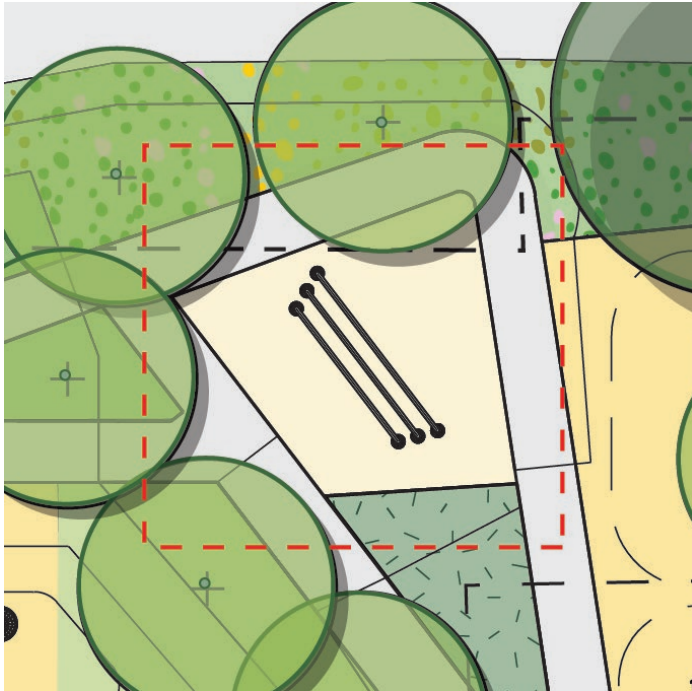

Water Play

Spray Hoops