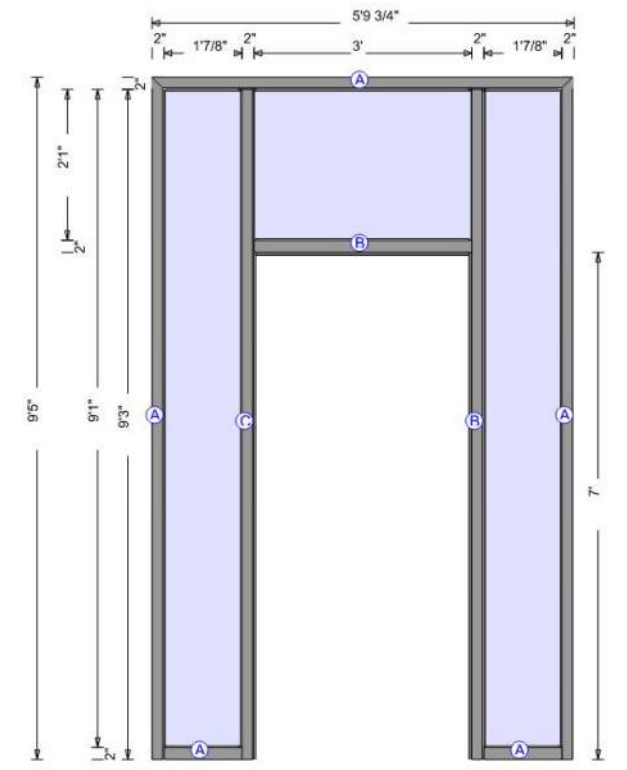

ST BOTOLPH STREET

BOSTON, MA

GTI Properties

11/30/2022

EMBARC

158 ST BOTOLPH EXISTING

PROPOSED

162 ST BOTOLPH EXISTING

PROPOSED

164 ST BOTOLPH EXISTING

PROPOSED

166 ST BOTOLPH EXISTING

PROPOSED

172 ST BOTOLPH EXISTING

PROPOSED

174 ST BOTOLPH EXISTING

PROPOSED

177 ST BOTOLPH EXISTING

PROPOSED

185 ST BOTOLPH EXISTING

PROPOSED

Air Louver-SlimLine