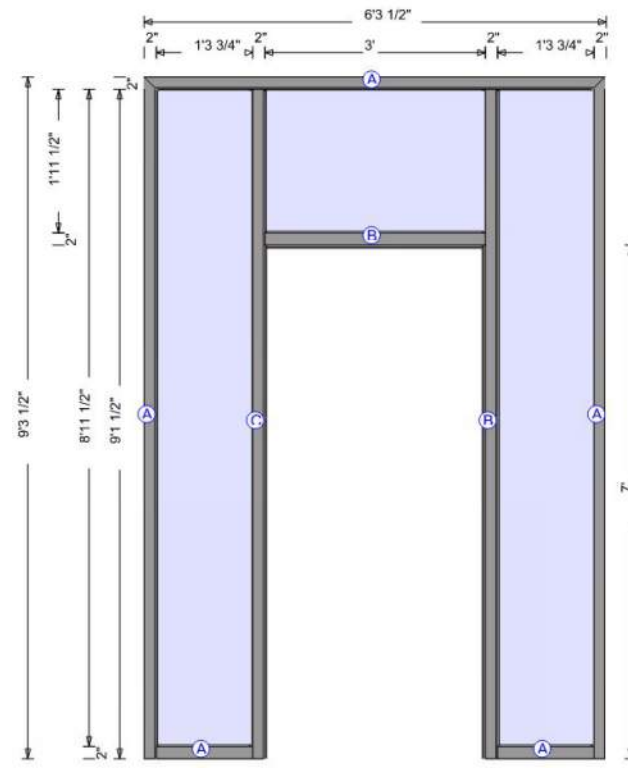

ST BOTOLPH STREET

BOSTON, MA

GTI Properties

11/30/2022

EMBARC

158 ST BOTOLPH EXISTING

PROPOSED

162 ST BOTOLPH EXISTING

PROPOSED

164 ST BOTOLPH EXISTING

PROPOSED

166 ST BOTOLPH EXISTING

PROPOSED

172 ST BOTOLPH EXISTING

PROPOSED

174 ST BOTOLPH EXISTING

PROPOSED

177 ST BOTOLPH EXISTING

PROPOSED

185 ST BOTOLPH EXISTING

PROPOSED

Air Louver-SlimLine