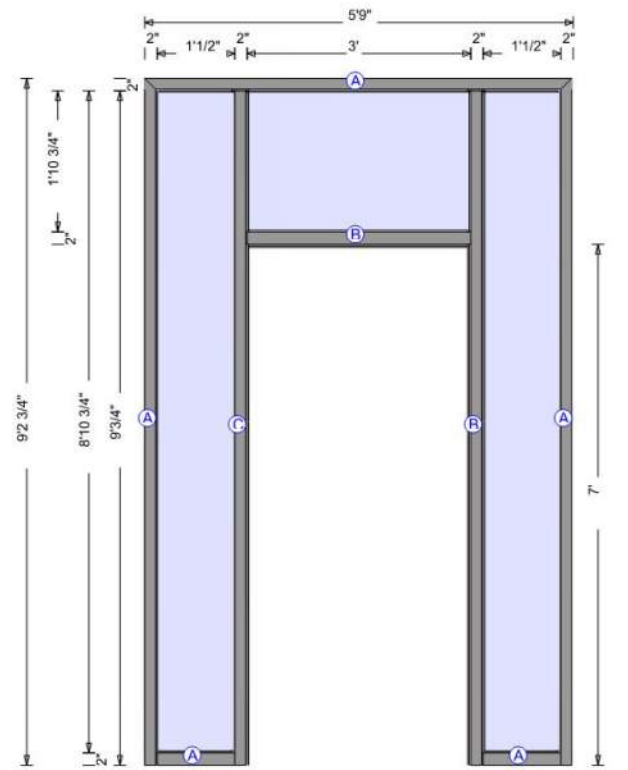

ST BOTOLPH STREET

BOSTON, MA

GTI Properties

11/30/2022

EMBARC

158 ST BOTOLPH EXISTING

PROPOSED

162 ST BOTOLPH EXISTING

PROPOSED

164 ST BOTOLPH EXISTING

PROPOSED

166 ST BOTOLPH EXISTING

PROPOSED

172 ST BOTOLPH EXISTING

PROPOSED

174 ST BOTOLPH EXISTING

PROPOSED

177 ST BOTOLPH EXISTING

PROPOSED

185 ST BOTOLPH EXISTING

PROPOSED

Air Louver-SlimLine