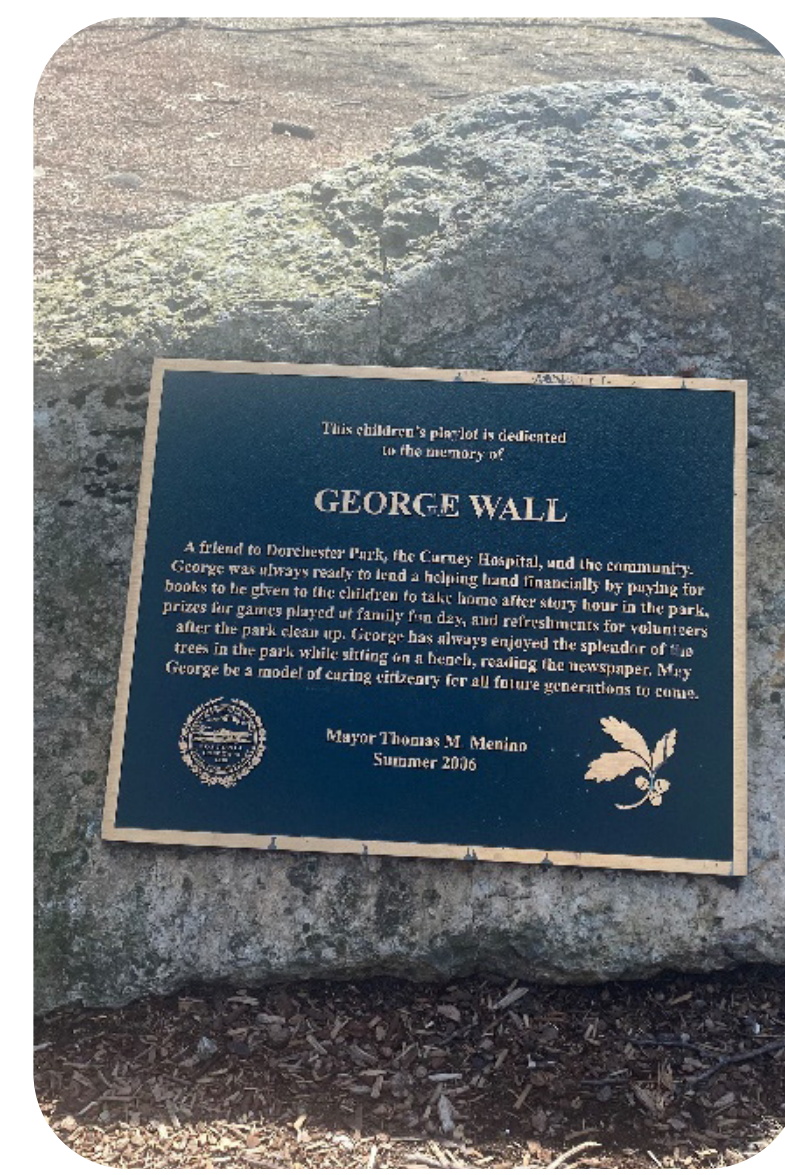

BRONZE PLAQUE