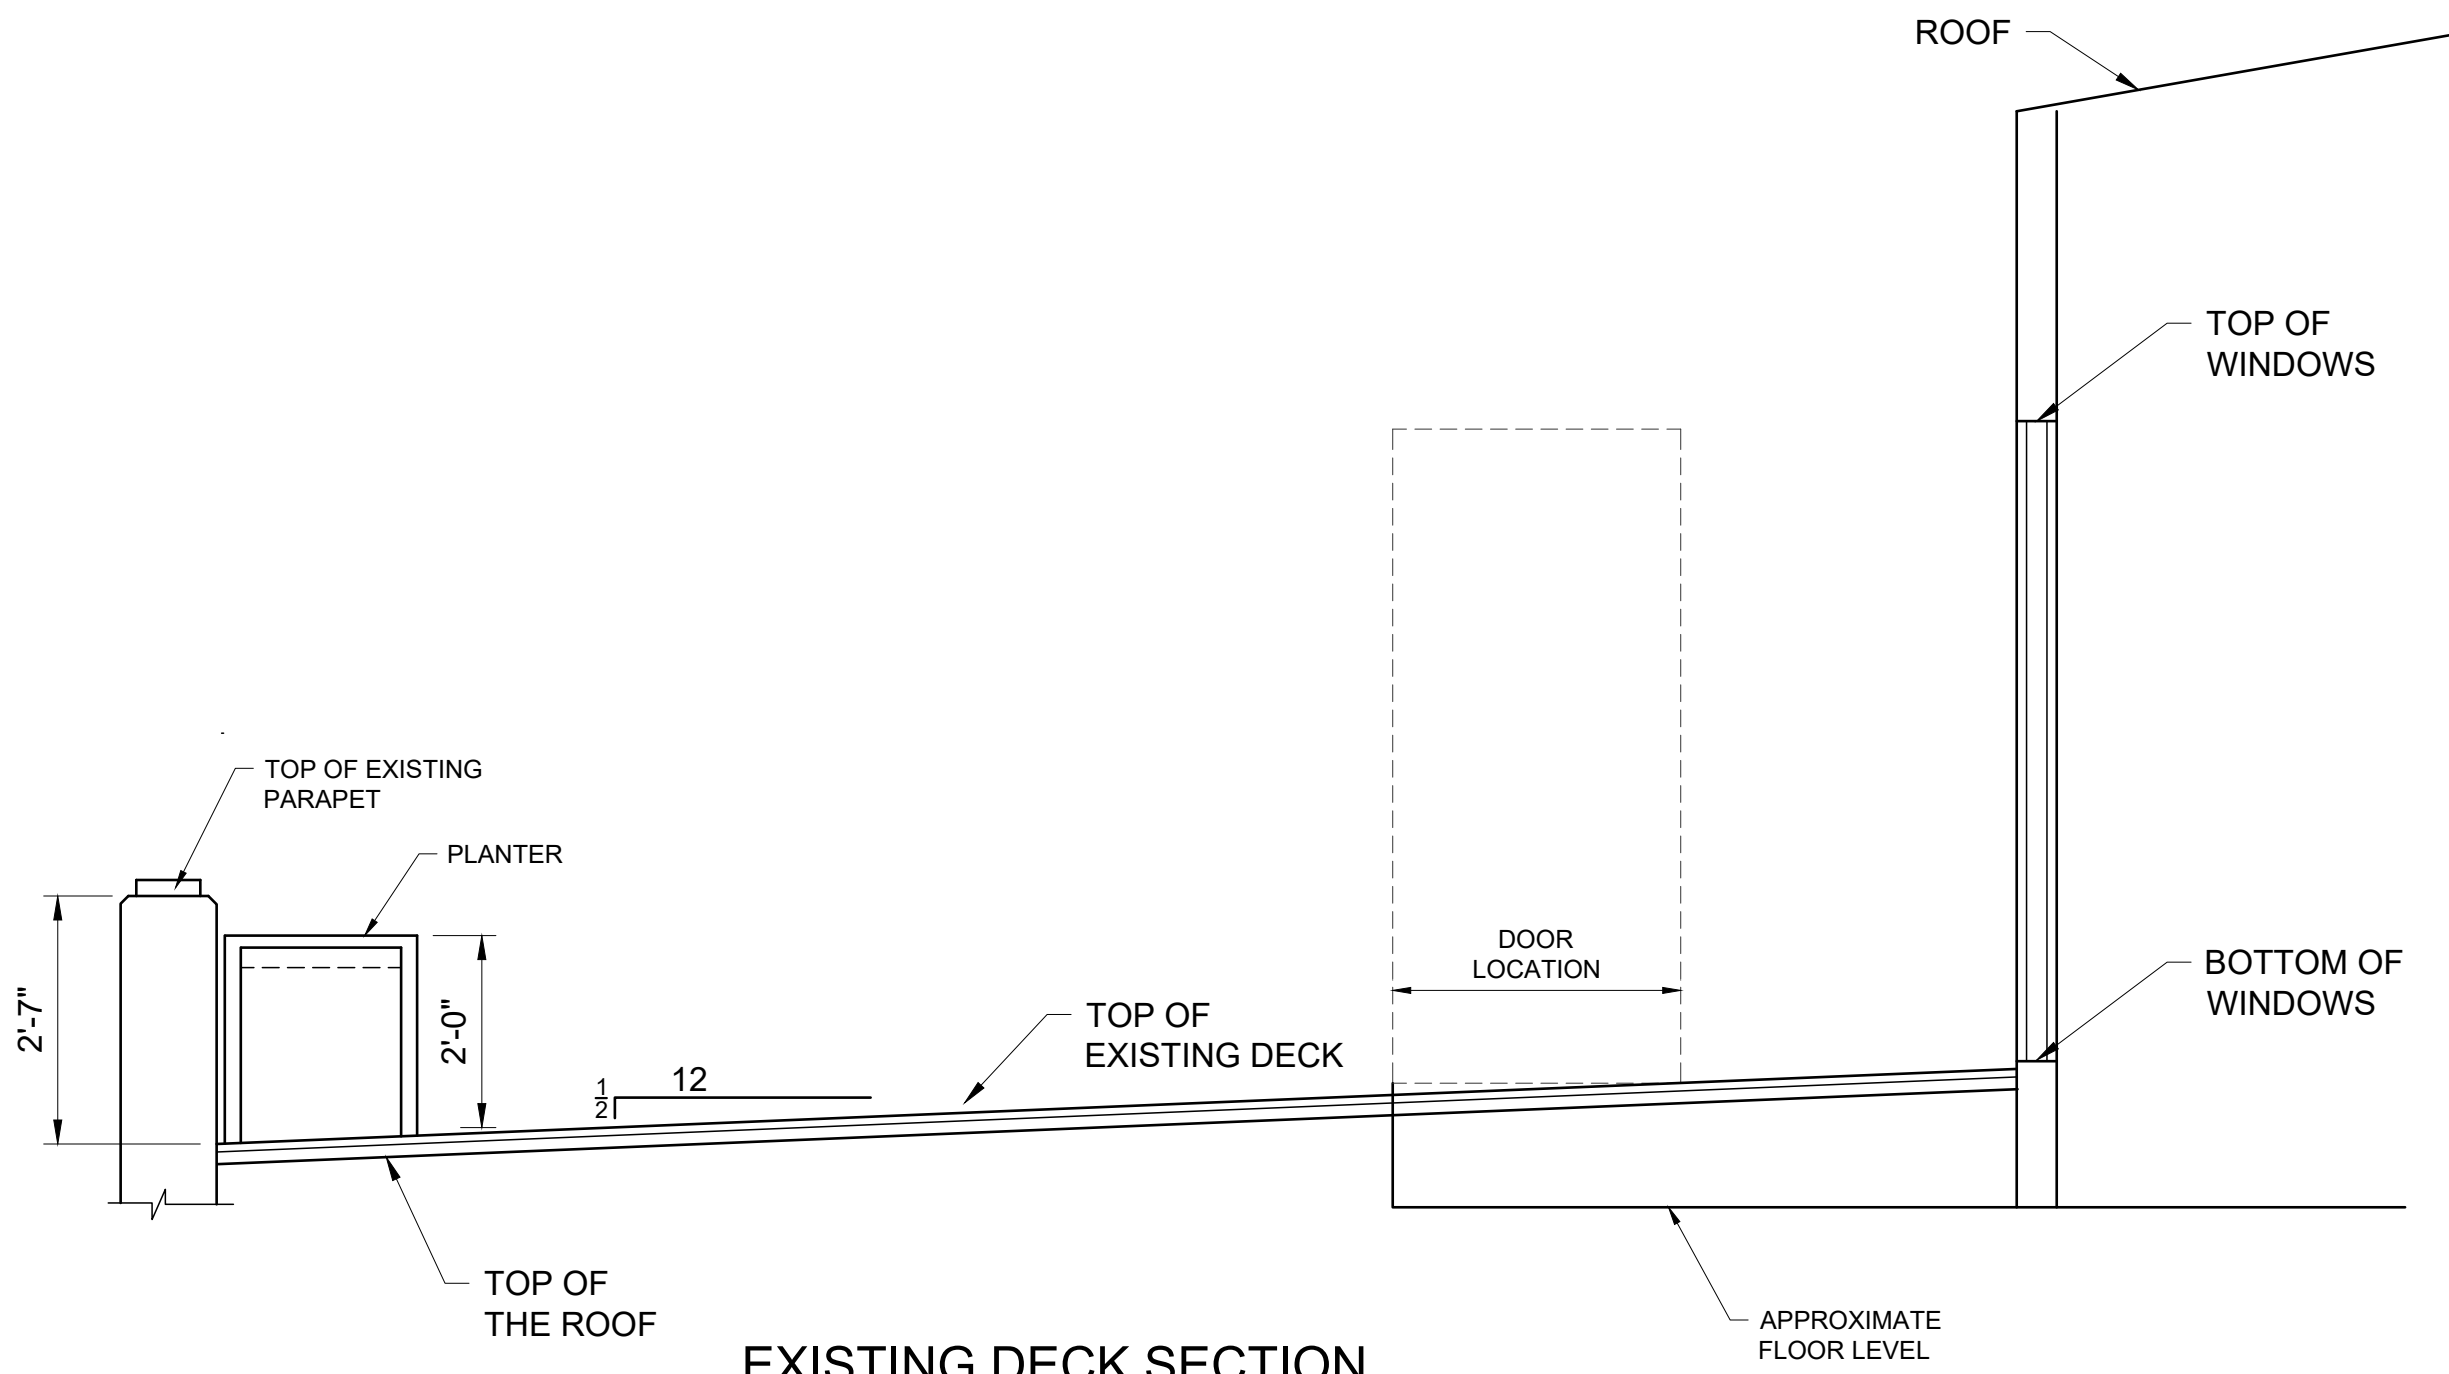

EXISTING DECK SECTION

PROJECT LOCATION