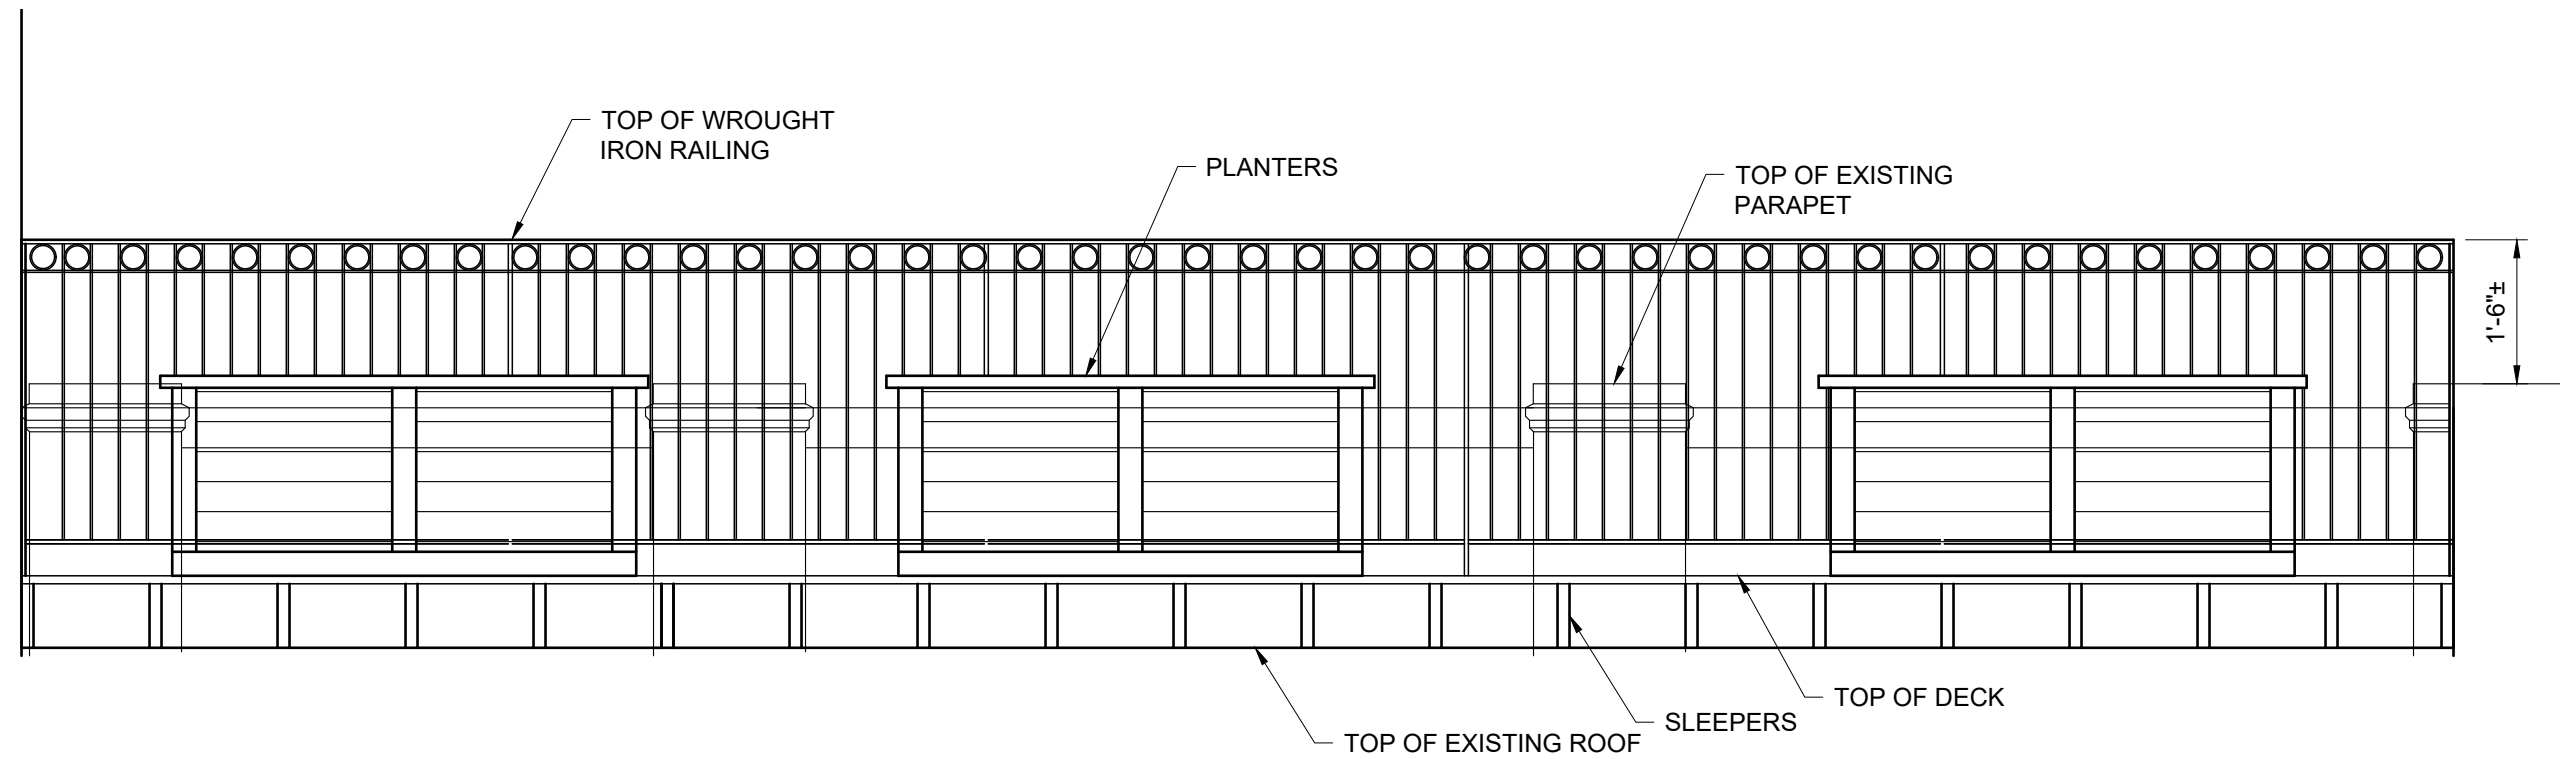

RAIL ELEVATION

SCALE: $\frac{1}{2}$ " = 1'-0"