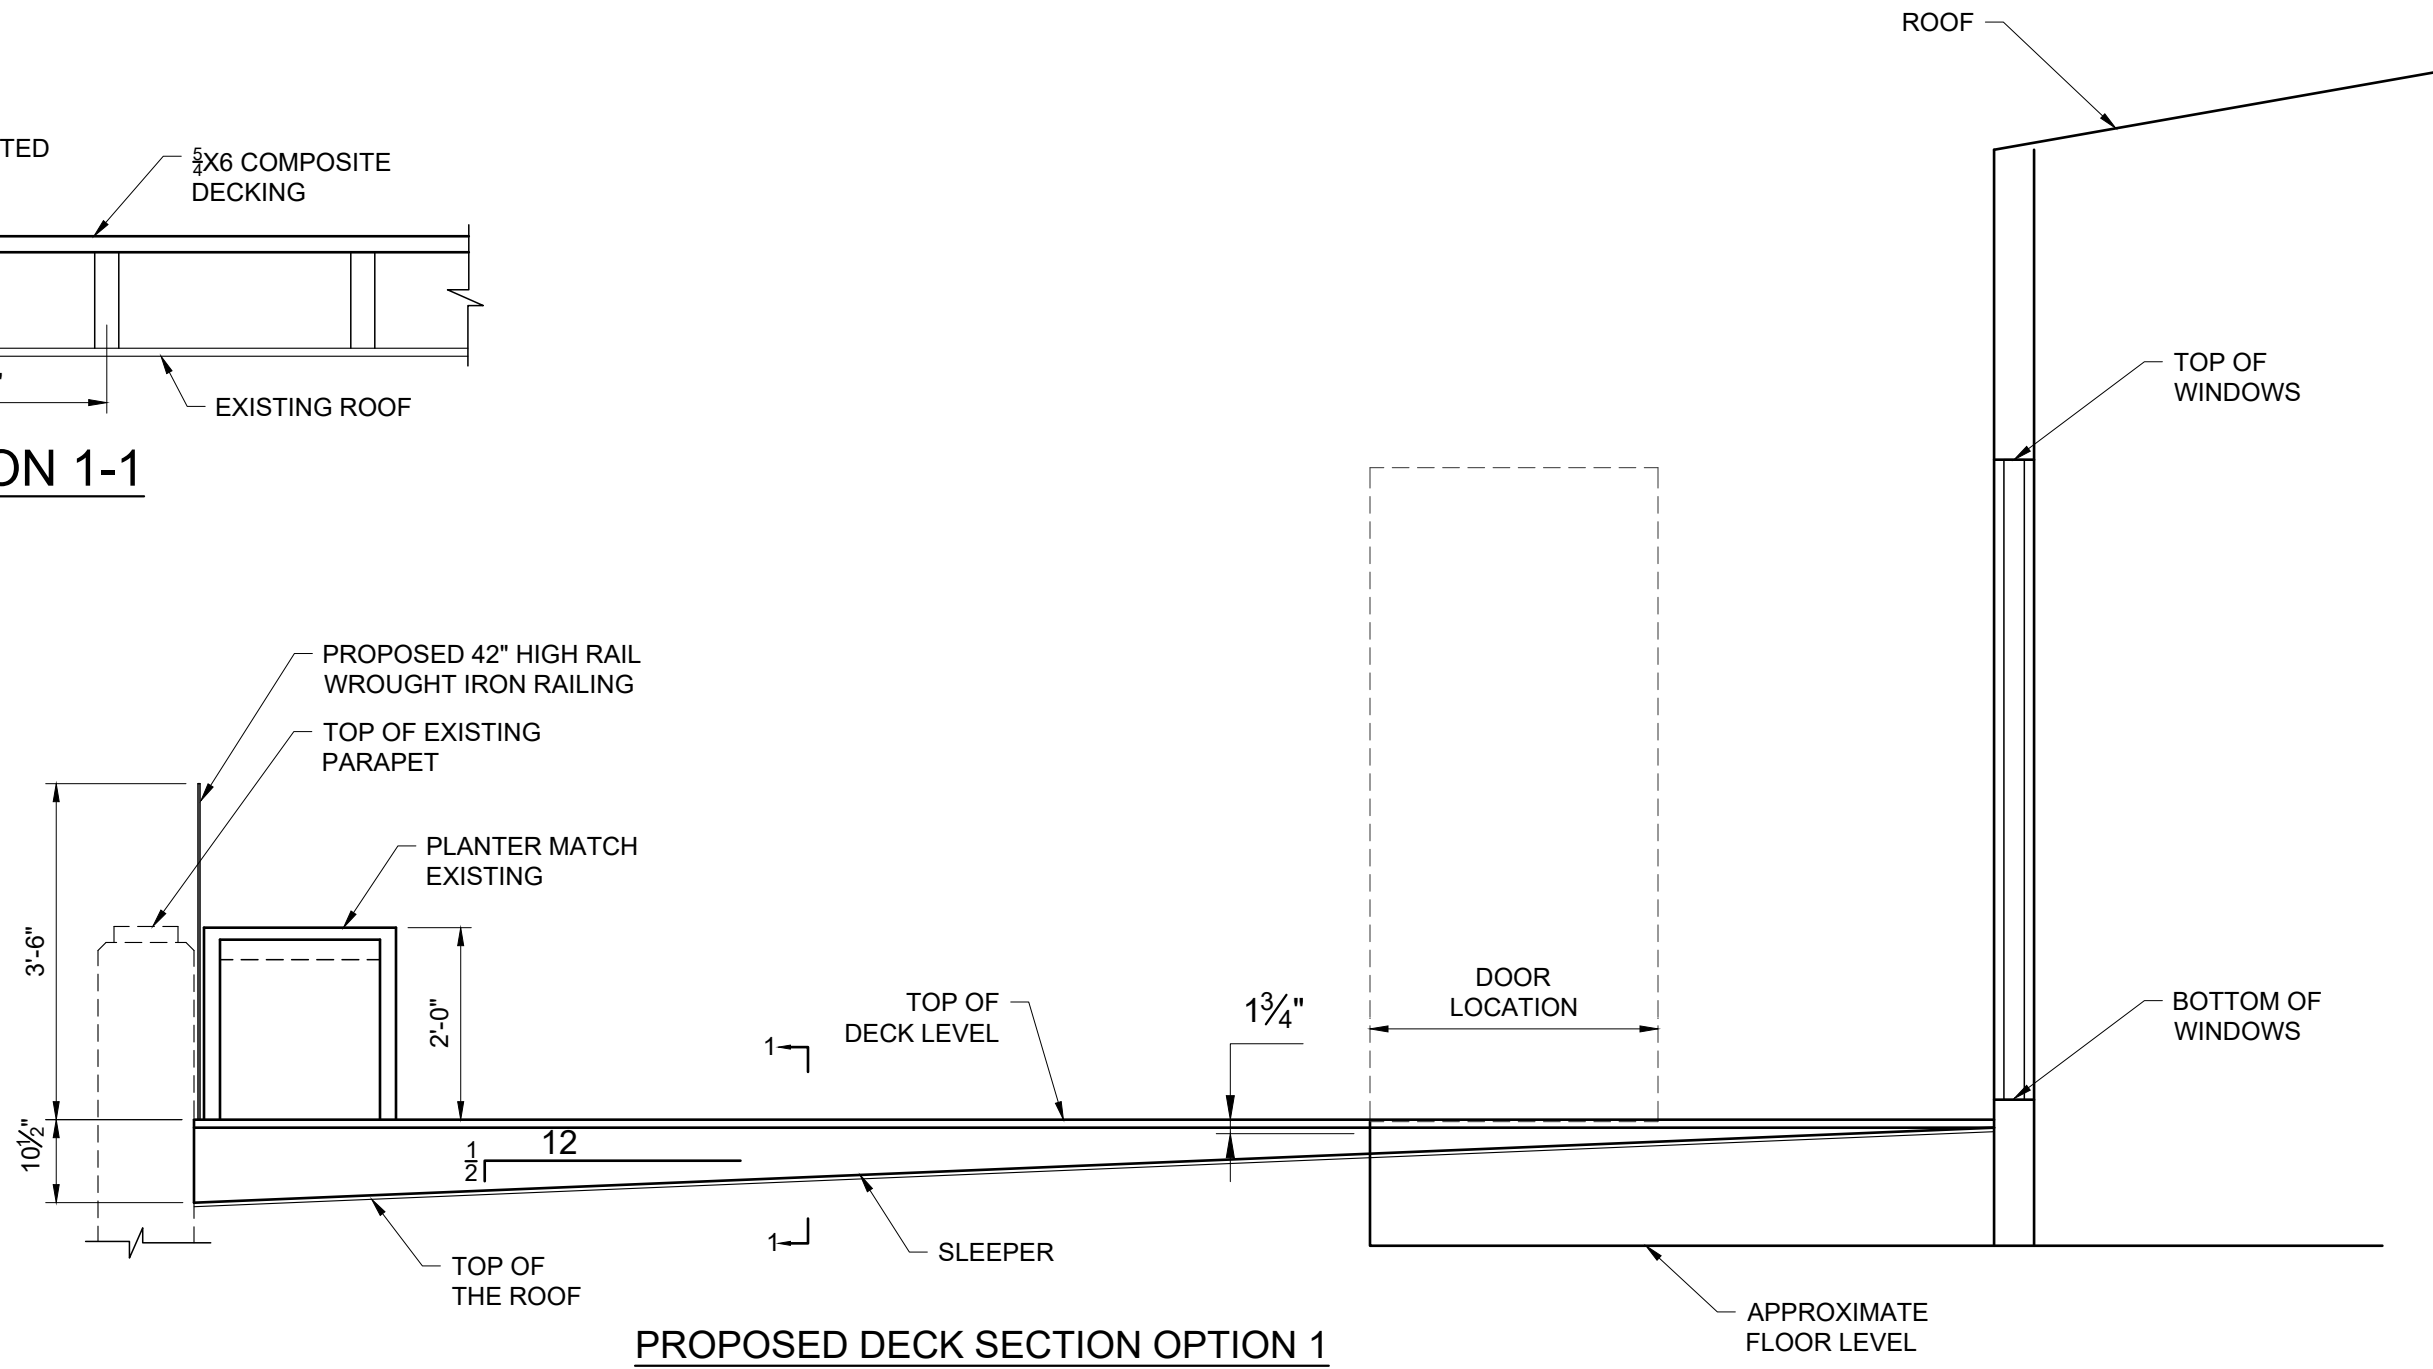

PROPOSED DECK SECTION OPTION 1

MAY 17, 2022

PLANS PREPARED BY

DESIGN BY SAMI LLC.
81 OCEANSIDE DRIVE
SCITUATE, MA 02066
617-460-1041 - Sami@designbysami.com

PROJECT LOCATION

REMOVE AND REPLACE DECKING
207 COMMONWEALTH AVENUE
BOSTON, MA 02116