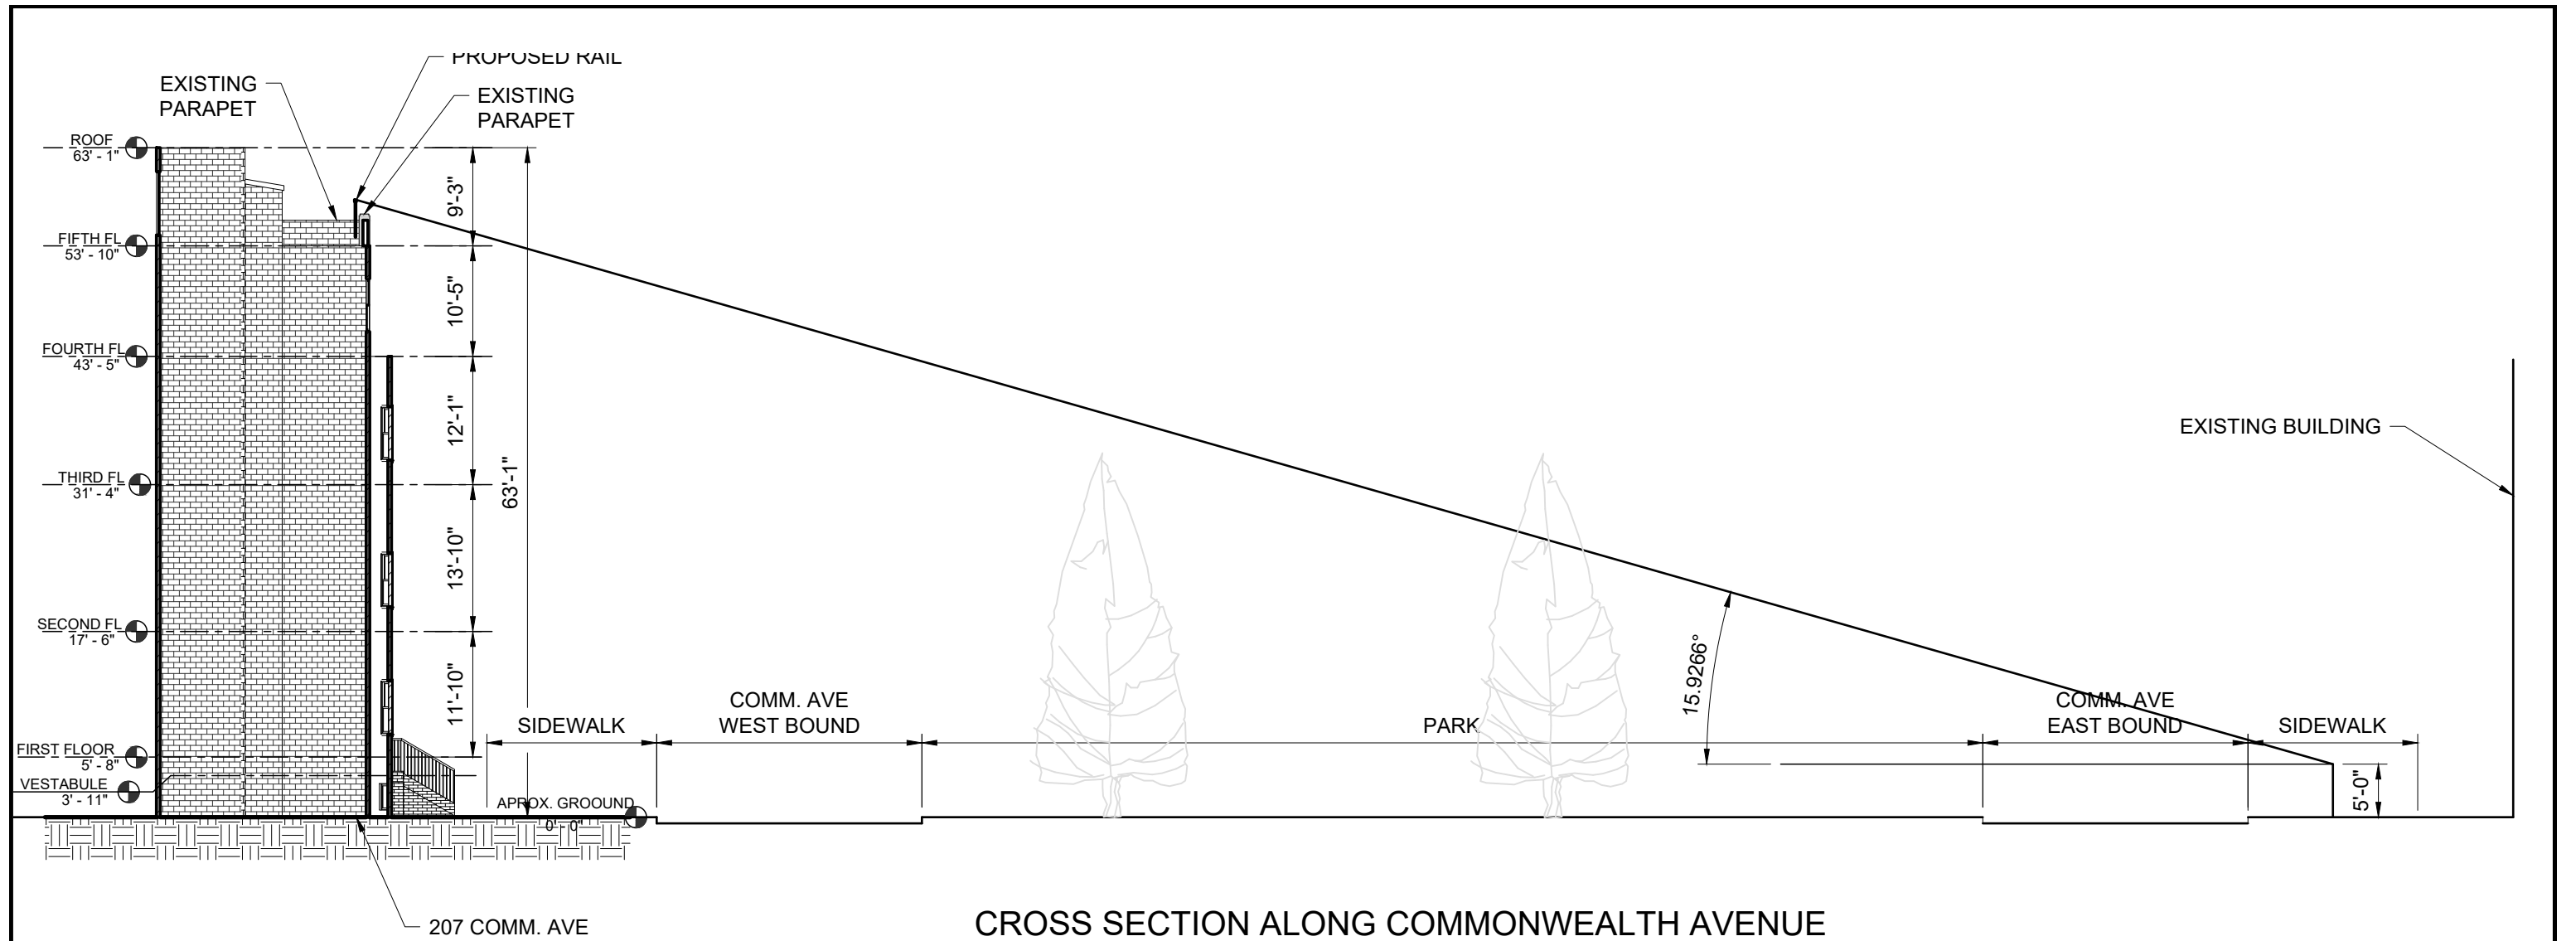

617-460-1041 - Sami@designbysami.com

PROJECT LOCATION

REMOVE AND REPLACE DECKING
207 COMMONWEALTH AVENUE
BOSTON, MA 02116

EXITING PARAPET

EXITING PLANTER TO BE REPLICATED

EXISTING ROOF

DECKING TO BE REPLACED

DECKING TO BE REPLACED

MAY 17, 2022

PLANS PREPARED BY

DESIGN BY SAMI LLC.
81 OCEANSIDE DRIVE
SCITUATE, MA 02066
617-460-1041 - Sami@designbysami.com

PROJECT LOCATION

REMOVE AND REPLACE DECKING
207 COMMONWEALTH AVENUE
BOSTON, MA 02116

CROSS SECTION ALONG COMMONWEALTH AVENUE

JULY 20, 2022

PLANS PREPARED BY

DESIGN BY SAMI LLC.
 81 OCEANSIDE DRIVE
 SCITUATE, MA 02066
 617-460-1041 - Sami@designbysami.com

PROJECT LOCATION

REMOVE AND REPLACE DECKING
 207 COMMONWEALTH AVENUE
 BOSTON, MA 02116