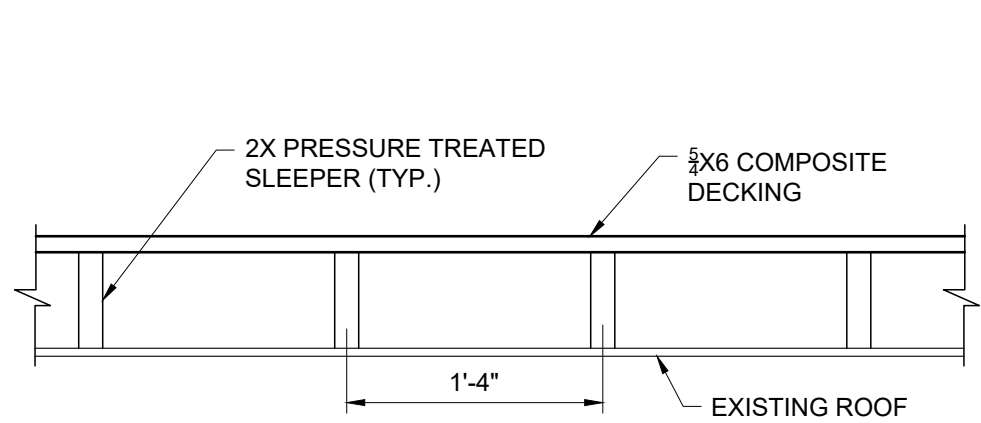

SECTION 1-1