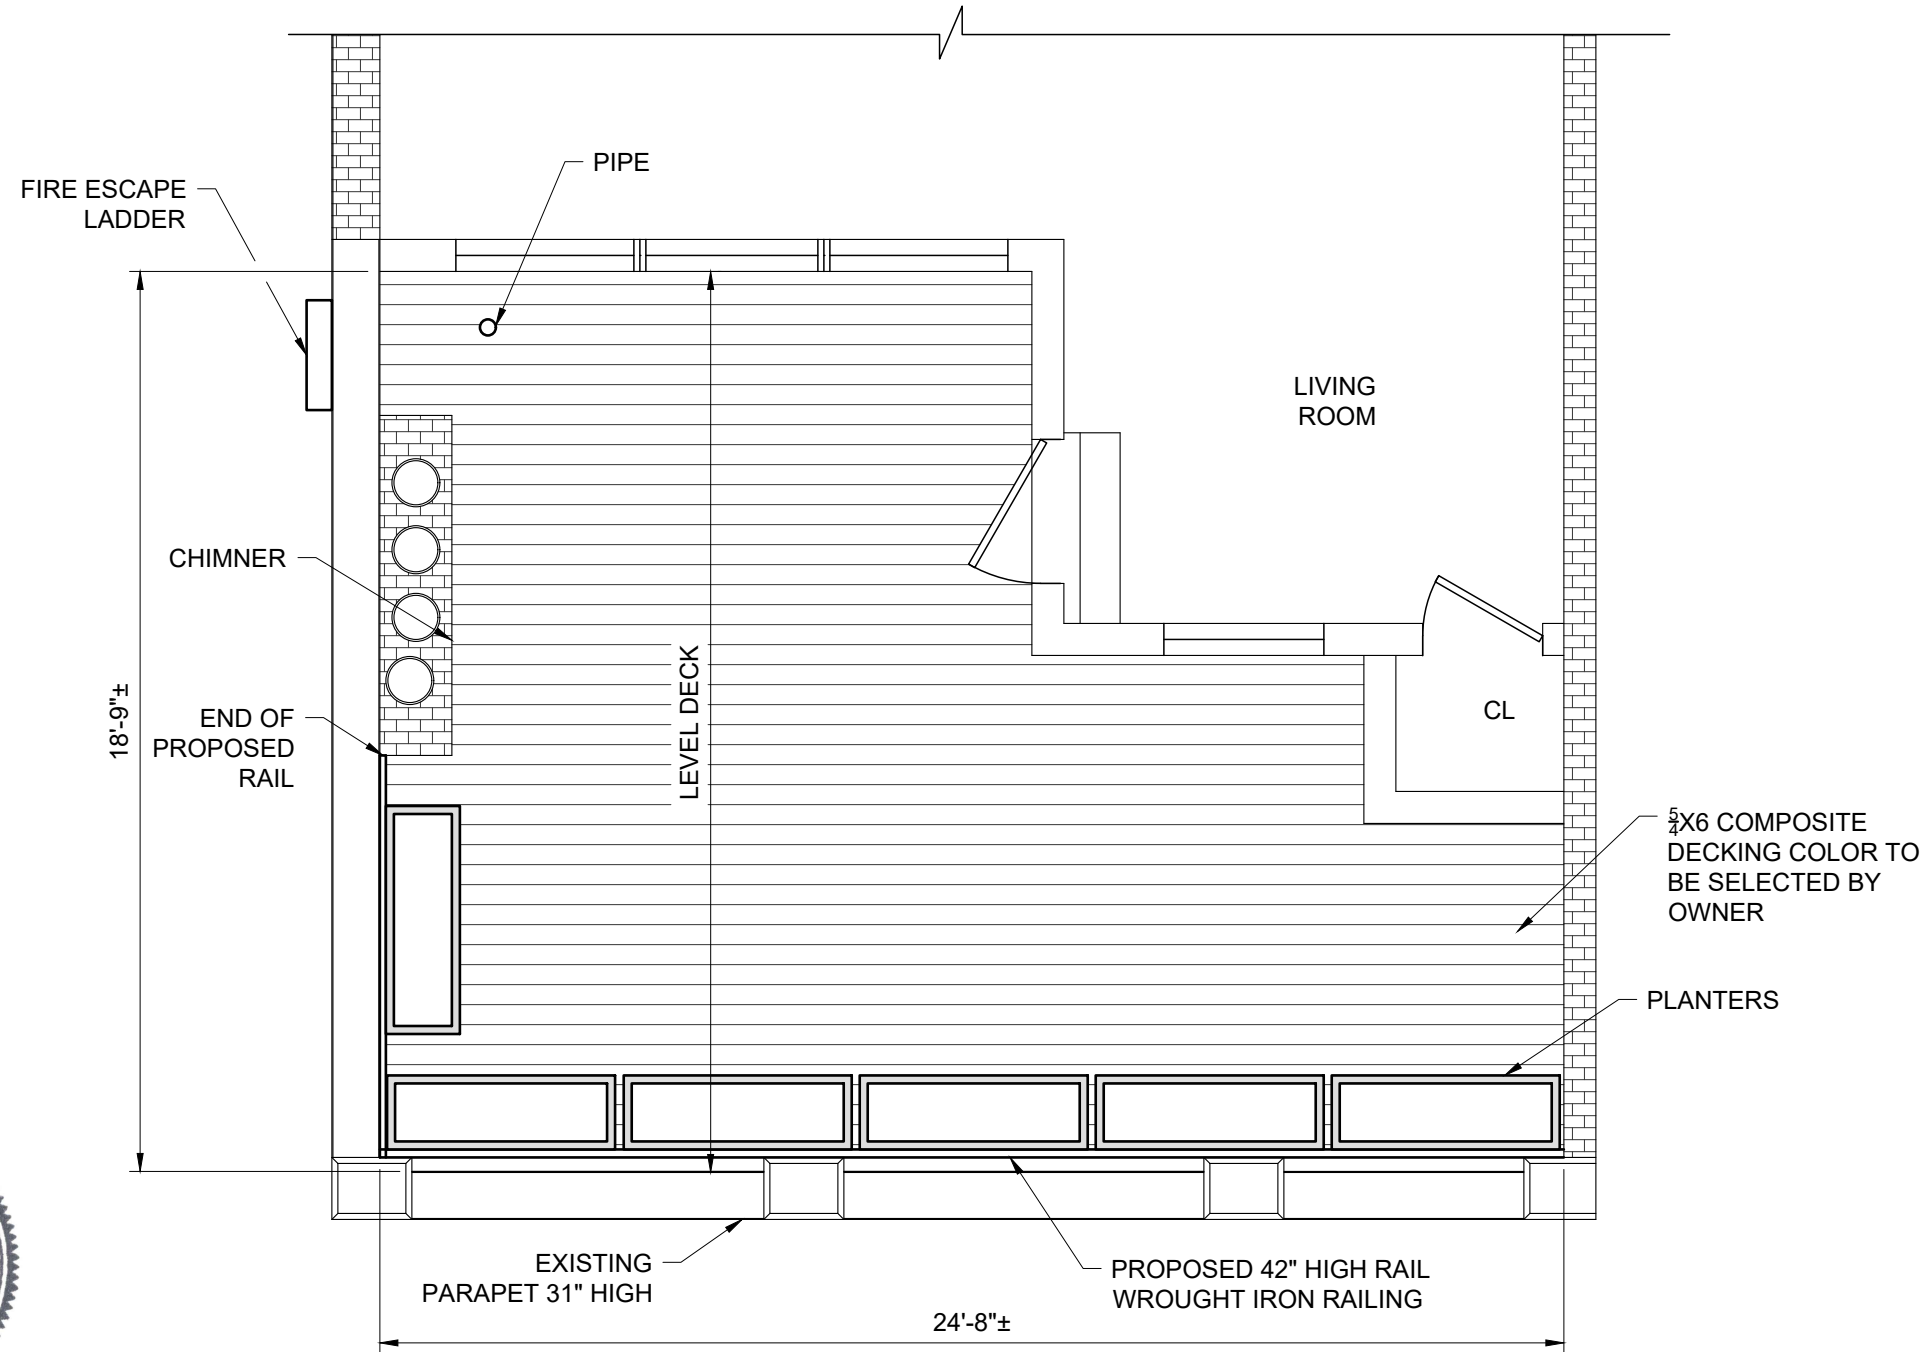

DENOTES EXISTING DECKING AND SLEEPERS TO BE REMOVED

EXISTING DECK

SCALE: $\frac{1}{4}'' = 1'-0''$

MAY 17, 2022

PLANS PREPARED BY

DESIGN BY SAMI LLC.

81 OCEANSIDE DRIVE
SCITUATE, MA 02066

617-460-1041 - Sami@designbysami.com

REMOVE AND REPLACE DECKING
 207 COMMONWEALTH AVENUE
 BOSTON, MA 02116

PROPOSED DECK PLAN OPTION 1

SCALE: 1/4" = 1'-0"

MAY 17, 2022

PLANS PREPARED BY

DESIGN BY SAMI LLC.
 81 OCEANSIDE DRIVE
 SCITUATE, MA 02066
 617-460-1041 - Sami@designbysami.com