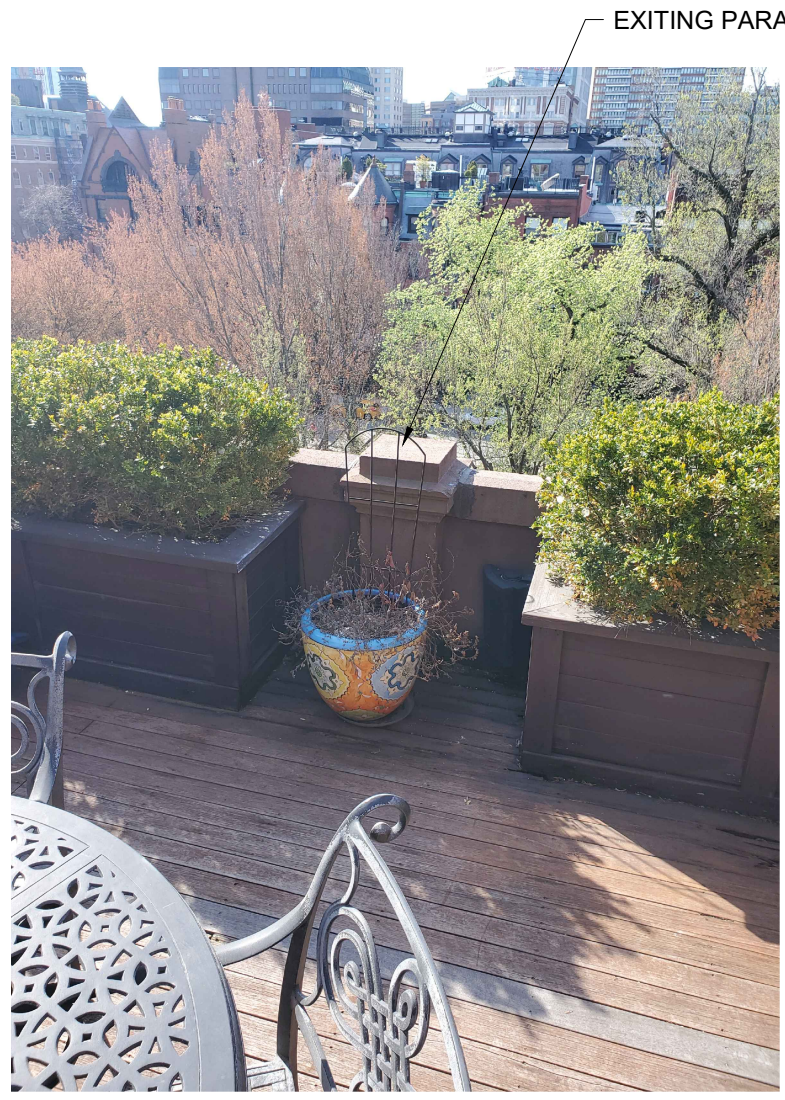

EXITING PARAPET