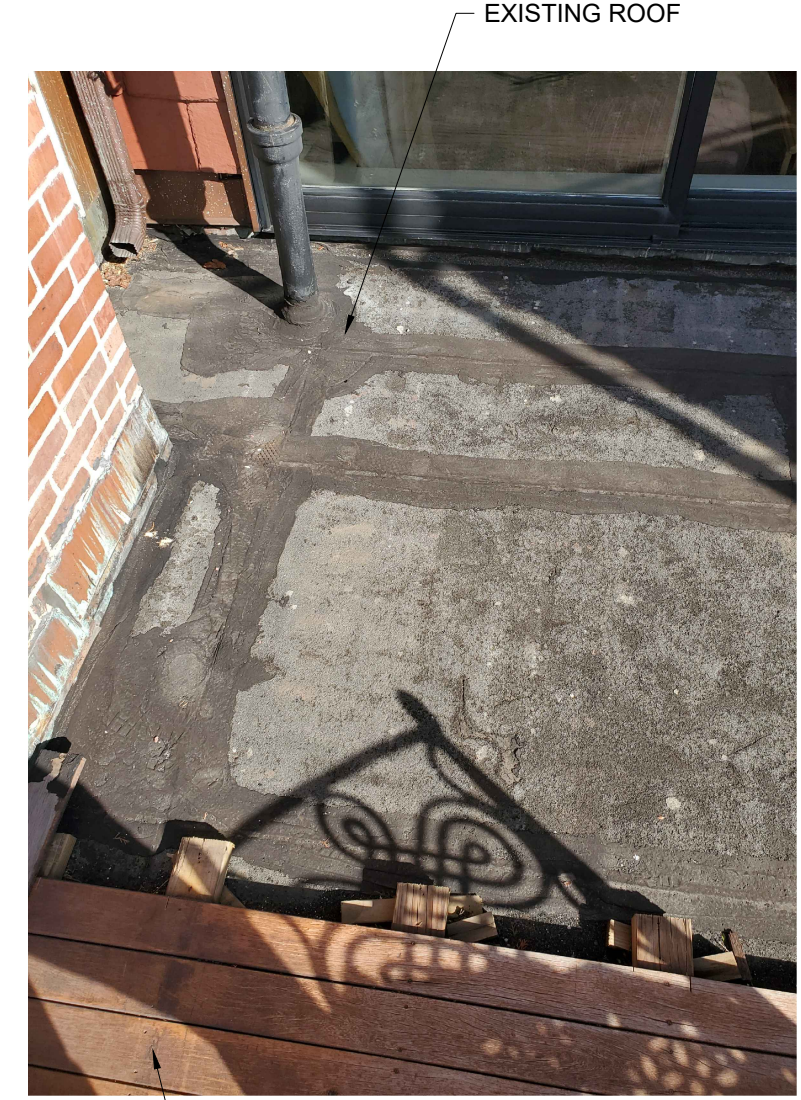

PROJECT LOCATION

REMOVE AND REPLACE DECKING
 207 COMMONWEALTH AVENUE
 BOSTON, MA 02116

RAIL ELEVATION

SCALE: $\frac{1}{2}$ " = 1'-0"

MAY 17, 2022

PLANS PREPARED BY

DESIGN BY SAMI LLC.

81 OCEANSIDE DRIVE
SCITUATE, MA 02066

617-460-1041 - Sami@designbysami.com

PROJECT LOCATION

REMOVE AND REPLACE DECKING
207 COMMONWEALTH AVENUE
BOSTON, MA 02116

EXITING PARAPET

EXITING PLANTER TO BE REPLICATED

EXISTING ROOF

DECKING TO BE REPLACED