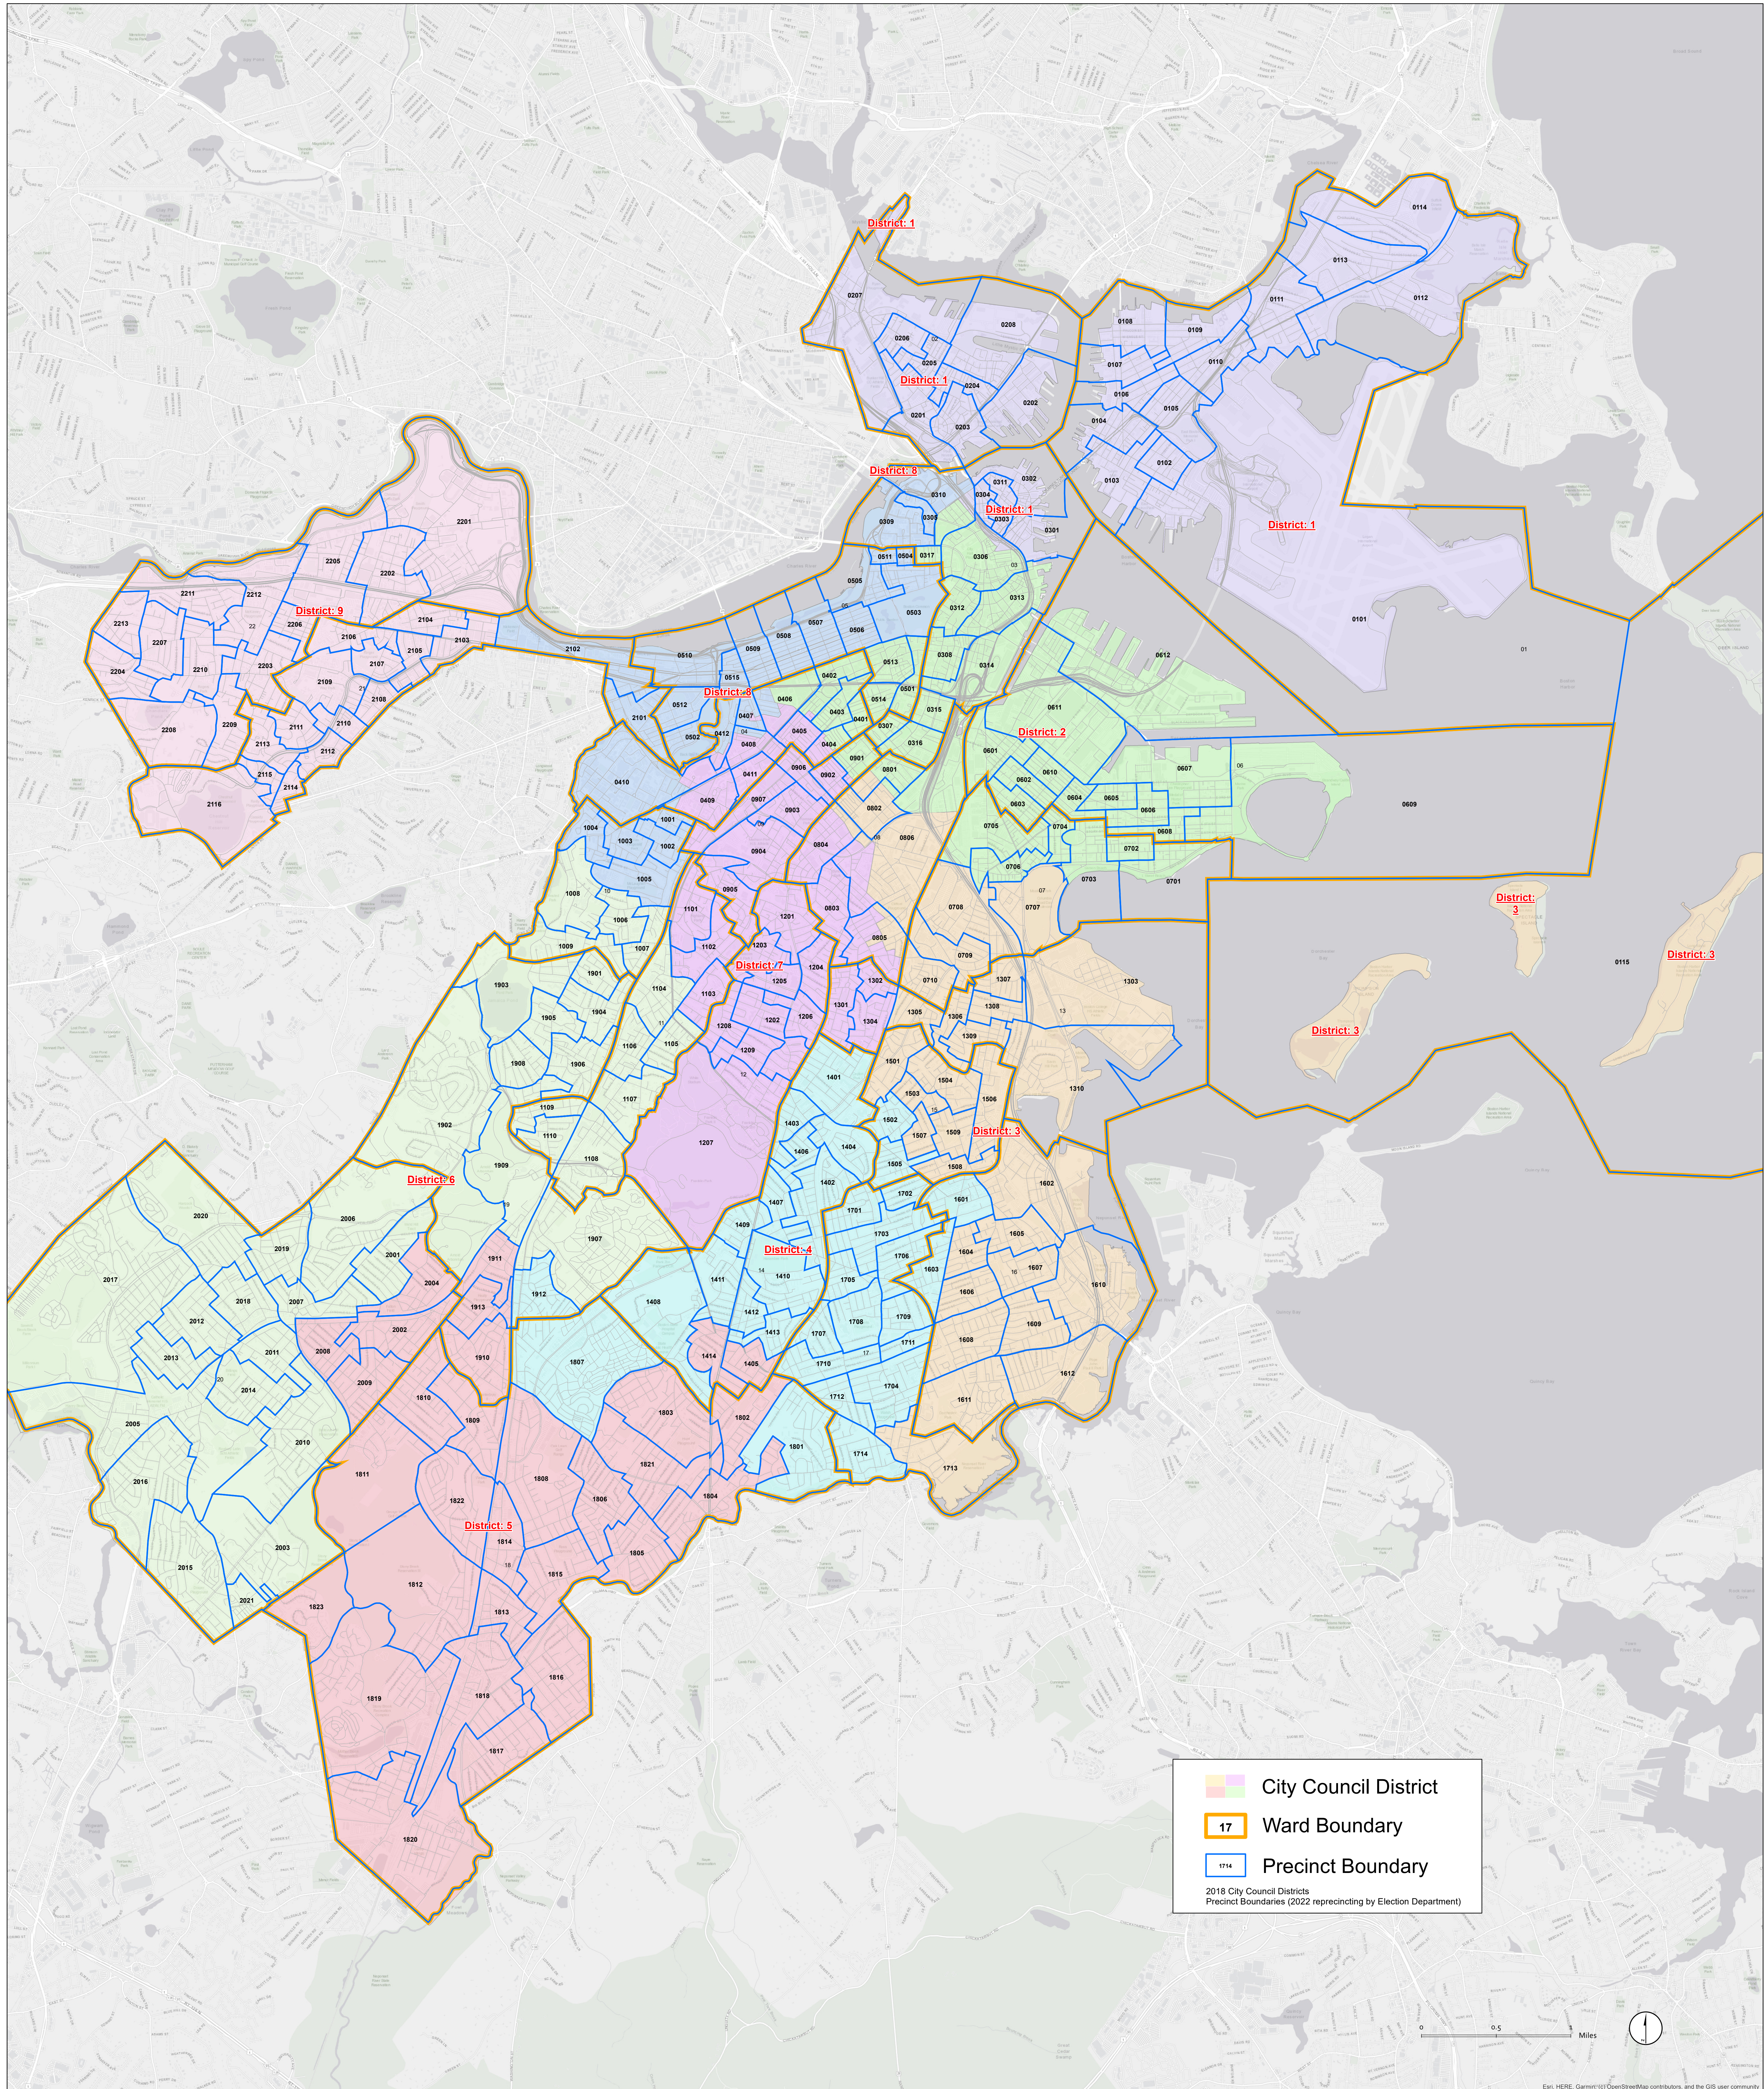

# Boston City Council Districts with updated Precincts 2022

City Council District  
 Ward Boundary  
 Precinct Boundary

2018 City Council Districts  
Precinct Boundaries (2022 reprecincting by Election Department)