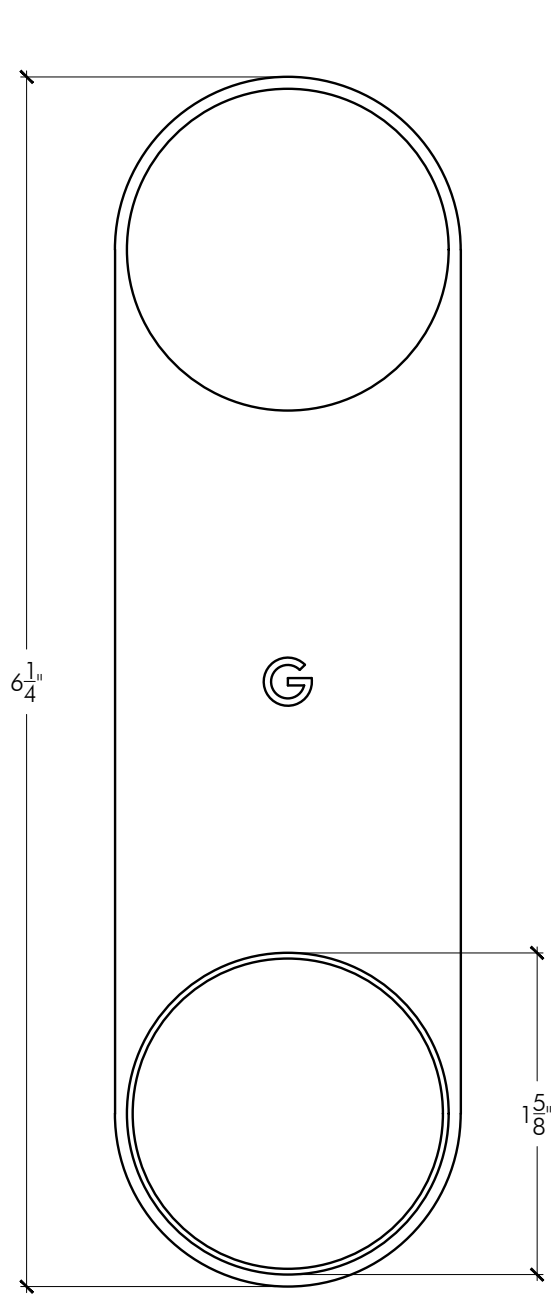

32 Cedar Lane Way
DELIVERIES
please deliver to
32 Cedar Lane Way
small doorways to the right

32

32 CEDAR LANE WAY
BOSTON, MA

DRAWING NAME:
GOOGLE DOORBELL
DETAILS

SCALE:
1'-0" = 1'-0"

SHEET NUMBER:
A00

FRONT VIEW
1'-0" = 1'-0"

SIDE VIEW
1'-0" = 1'-0"

ABOVE VIEW
1'-0" = 1'-0"