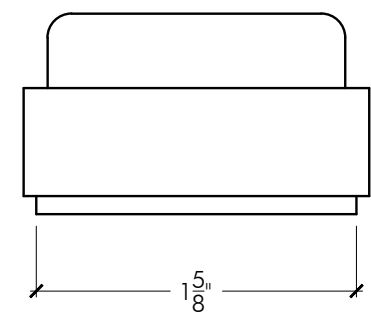

32 Cedar Lane Way
DELIVERIES
please deliver to
32 Cedar Lane Way
small doorways to the right

32

32 CEDAR LANE WAY
BOSTON, MA

DRAWING NAME:
GOOGLE DOORBELL
DETAILS

SCALE:
1'-0" = 1'-0"

SHEET NUMBER:
A00

FRONT VIEW
1'-0" = 1'-0"

SIDE VIEW
1'-0" = 1'-0"

ABOVE VIEW
1'-0" = 1'-0"