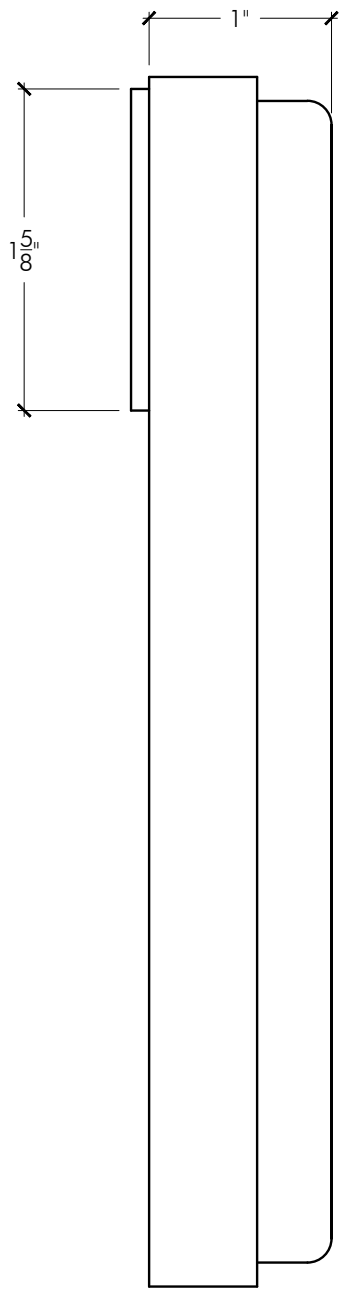

32 Cedar Lane Way
DELIVERIES
please deliver to
32 Cedar Lane Way
small doorways to the right

32

32 CEDAR LANE WAY
BOSTON, MA

DRAWING NAME:
GOOGLE DOORBELL
DETAILS

SCALE:
1'-0" = 1'-0"

SHEET NUMBER:
A00

FRONT VIEW
1'-0" = 1'-0"

SIDE VIEW
1'-0" = 1'-0"

ABOVE VIEW
1'-0" = 1'-0"