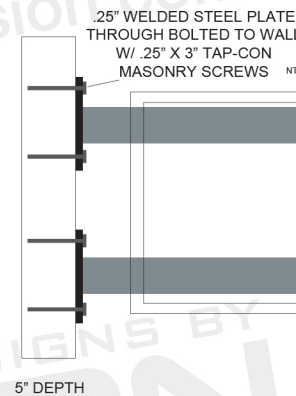

Contour Cut  
White Vinyl | 2x

Contour Cut  
White Vinyl | 2x

FABRICATED .063 ALUMINUM  
SIGN CABINET

LED POWER PACK  
12 VOLT SYSTEM  
NTS

UL APPROVED  
CARLING ON/OFF SWITCH  
20A 120-277 VAC  
7.5A 125 VAC "L"  
3/4 HP 120-240 VAC  
MOD# 1100A

5" DEPTH

NOT TO SCALE

PMS: Orange 021 C

24" Set Halo Lit Letters | Aluminum Pan | 1x Set

LED Lit Blade Sign | 1x

**PROOF**

PLEASE MARK THE RELEVANT BOX & SIGN

PROOF APPROVED