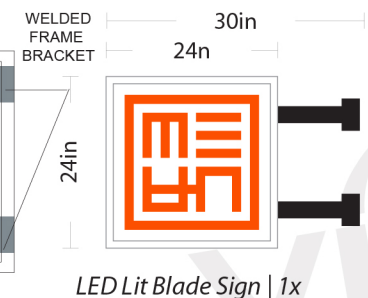

5" DEPTH

NOT TO SCALE

PMS: Orange 021 C

24" Set Halo Lit Letters | Aluminum Pan | 1x Set

LED Lit Blade Sign | 1x

**PROOF**

PLEASE MARK THE RELEVANT BOX & SIGN

PROOF APPROVED