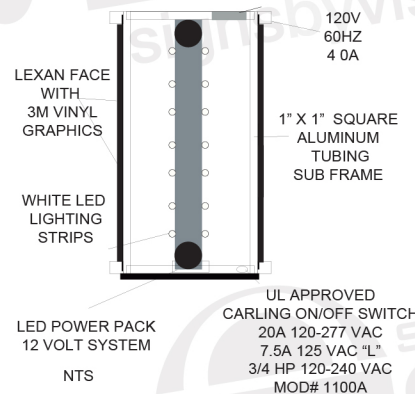

Contour Cut  
White Vinyl | 2x

Contour Cut  
White Vinyl | 2x

FABRICATED .063 ALUMINUM  
SIGN CABINET

LED POWER PACK  
12 VOLT SYSTEM  
NTS

UL APPROVED  
CARLING ON/OFF SWITCH  
20A 120-277 VAC  
7.5A 125 VAC "L"  
3/4 HP 120-240 VAC  
MOD# 1100A

5" DEPTH

NOT TO SCALE

PMS: Orange 021 C

24" Set Halo Lit Letters | Aluminum Pan | 1x Set

LED Lit Blade Sign | 1x

**PROOF**

PLEASE MARK THE RELEVANT BOX & SIGN

PROOF APPROVED