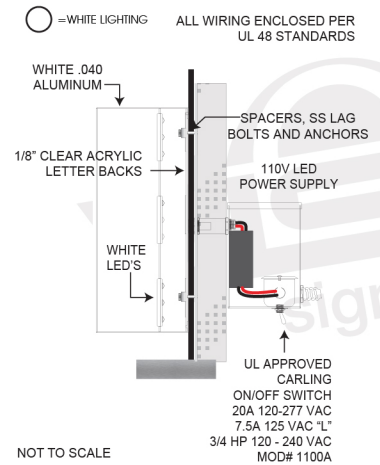

Contour Cut  
White Vinyl | 2x

Contour Cut  
White Vinyl | 2x

FABRICATED .063 ALUMINUM  
SIGN CABINET

LED POWER PACK  
12 VOLT SYSTEM  
NTS

UL APPROVED  
CARLING ON/OFF SWITCH  
20A 120-277 VAC  
7.5A 125 VAC "L"  
3/4 HP 120-240 VAC  
MOD# 1100A

5" DEPTH

NOT TO SCALE

PMS: Orange 021 C

24" Set Halo Lit Letters | Aluminum Pan | 1x Set

LED Lit Blade Sign | 1x

**PROOF**

PLEASE MARK THE RELEVANT BOX & SIGN

PROOF APPROVED