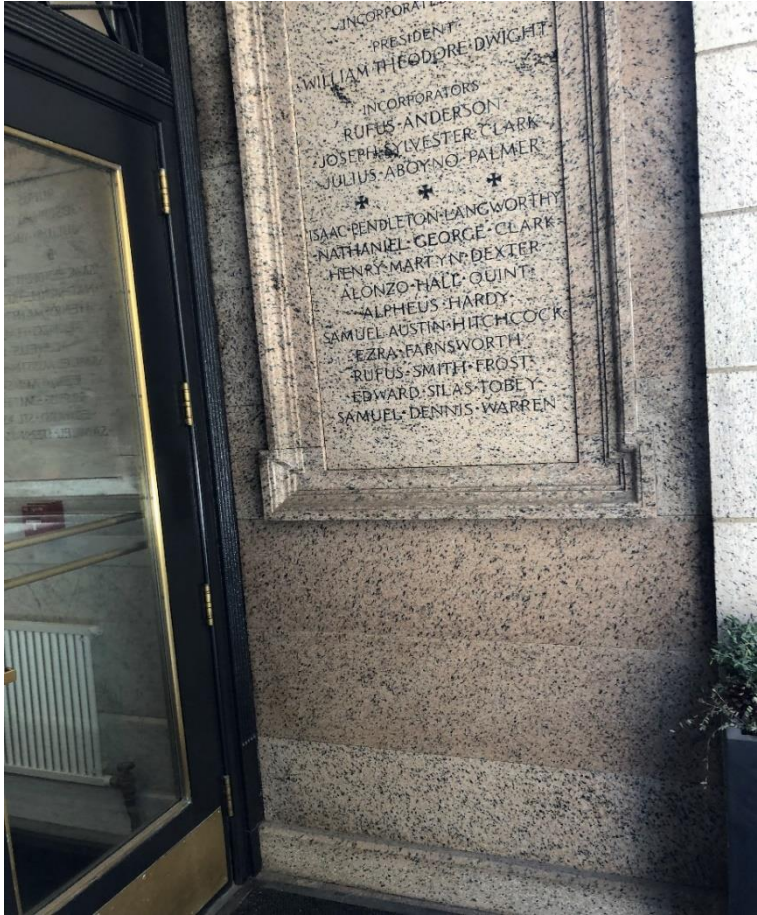

Side Walls of Recessed Entryway with Plaques