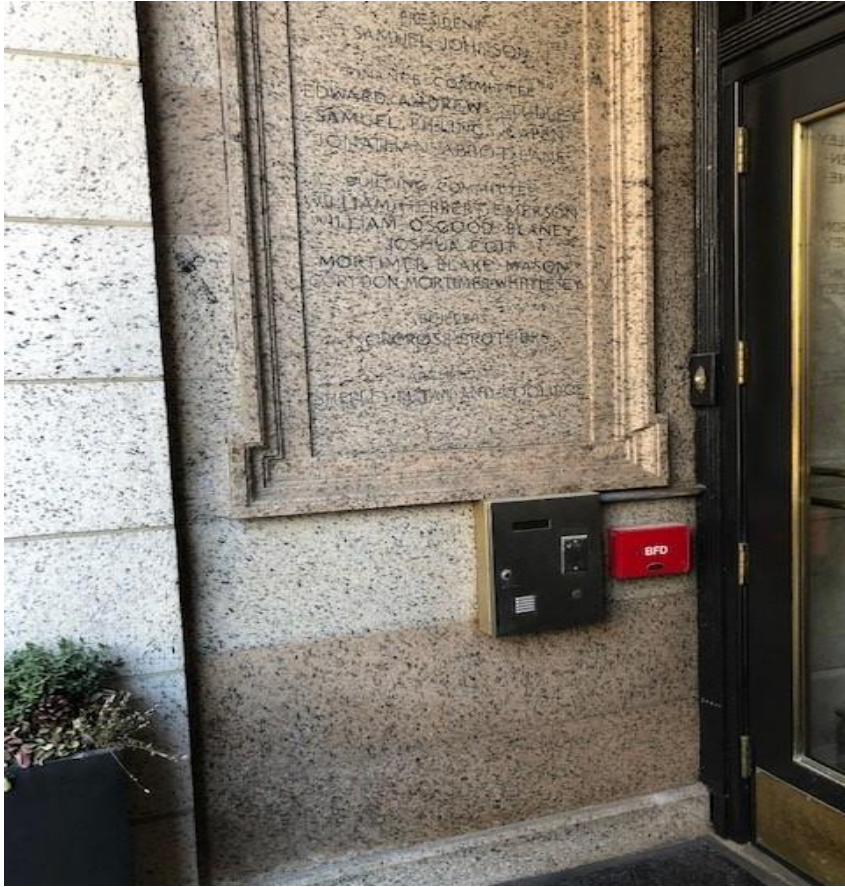

Side Walls of Recessed Entryway with Plaques