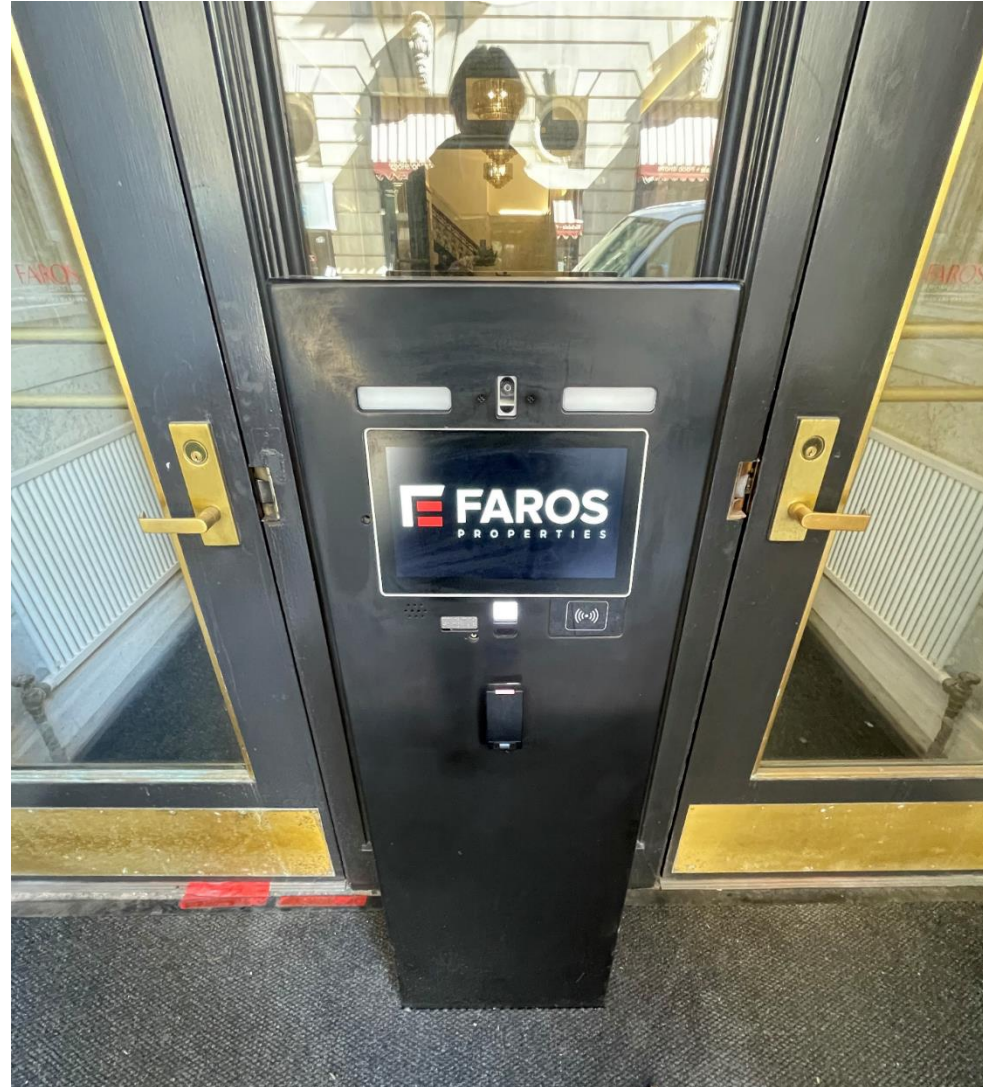

A grayscale photograph of a building entrance. The entrance features a set of double glass doors with a security screen and a podium in front. The building has a classical architectural style with stone columns and decorative window transoms. The text "14 Beacon Street" is overlaid in the center of the image.

# 14 Beacon Street

Security Screen and Podium

Beacon Hill Architectural Commission

# Appearance and Location of Podium and Screen

# Side view of Podium and Screen