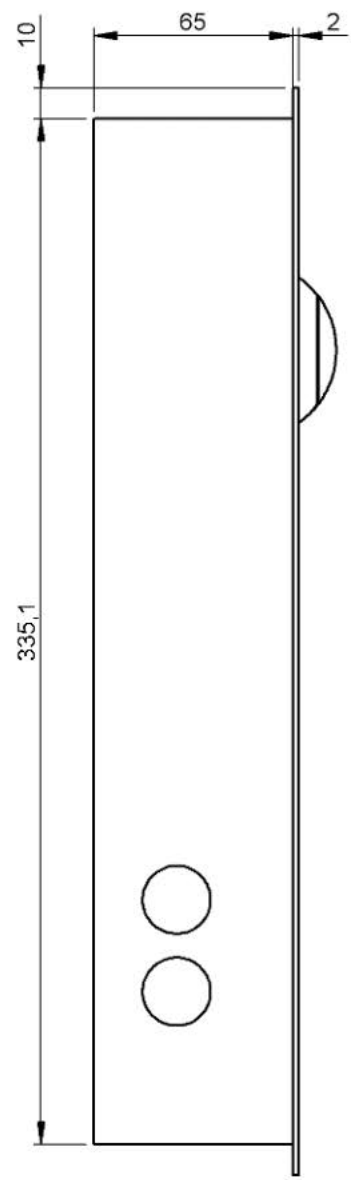

PROPOSED ENTRY STATION