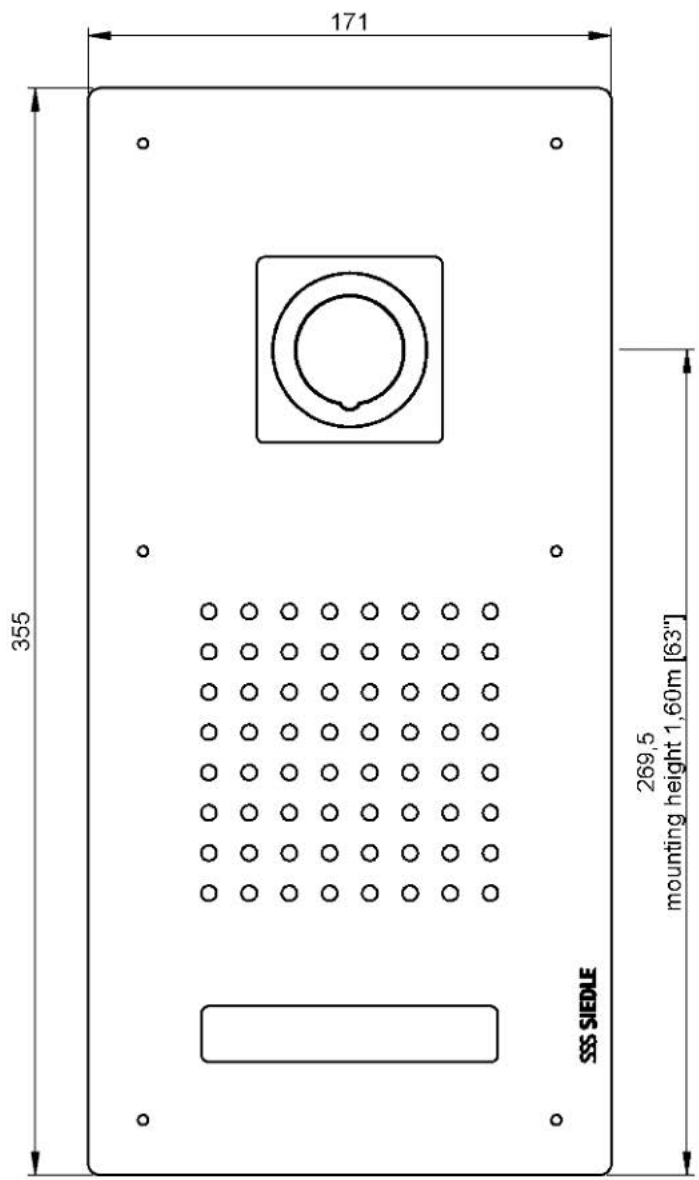

PROPOSED ENTRY STATION