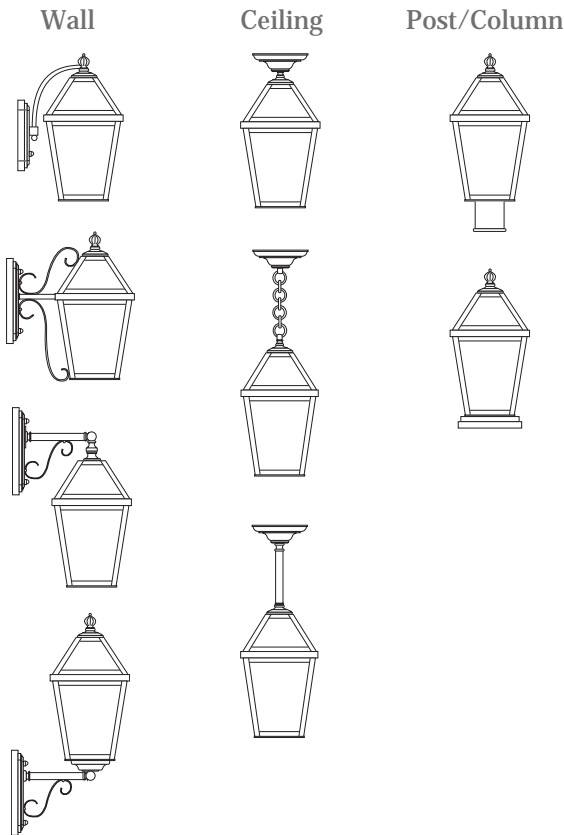

**77 CHESTNUT - FRONT DOOR ENTRY STATION OPTIONS**

DECEMBER 16, 2021

BEVEL EDGE COLLECTION

CS - 701

Handle x Knob Mortise Lock Door Entry Set

3" x 17 3/4"

Shown with GH-700 Grip Handle and K-207 Large Egg Knob

## MOUNTS

The London Lantern's look and feel was inspired by the stately glass enclosed conservatories designed for elegant homes and country estates by 19th century British Architects.

UL listed - Exterior. Durable Solid Brass.