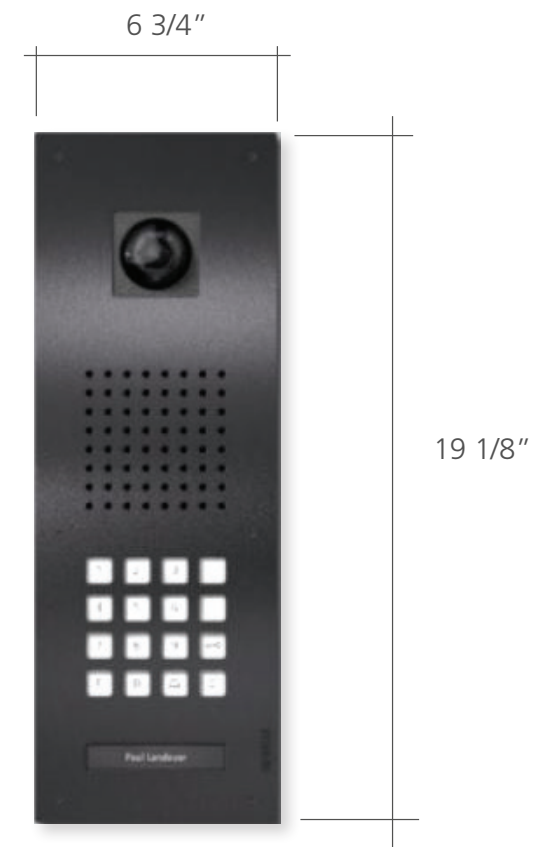

PREVIOUSLY PRESENTED TO BHAC

ENTRY STATION WITH ALL SECURITY ELEMENTS WITHIN SINGLE PLATE.

MANUFACTURER: SIEDLE
MODEL: CLASSIC
FINISH: BURNISHED BRASS

77 CHESTNUT - FRONT DOOR ENTRY STATION OPTIONS

DECEMBER 16, 2021