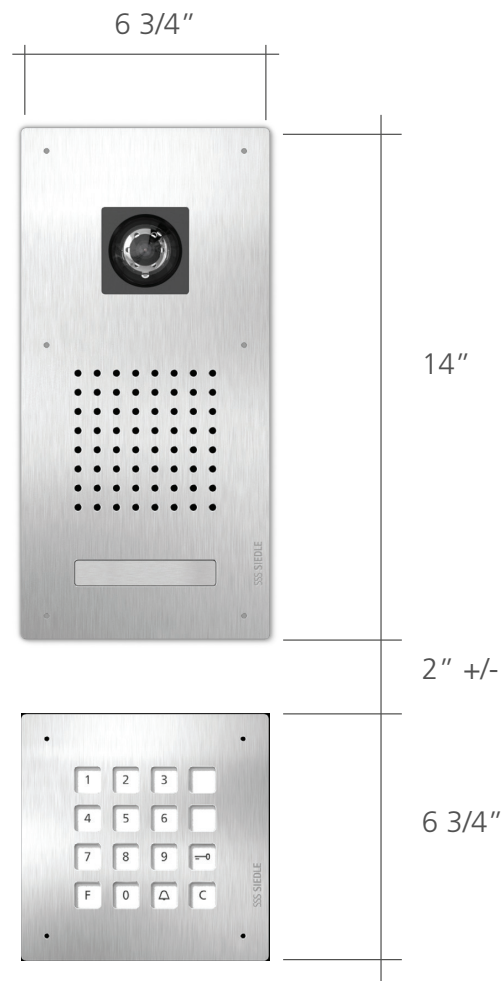

## 77 CHESTNUT - FRONT DOOR LIGHTING SPECIFICATION

DECEMBER 16, 2021

**PROPOSED**

BHAC REQUESTED SMALLER ENTRY STATION. THIS CONFIGURATION SEPARATES THE KEYPAD ALLOWING SOME BREATHING ROOM ROOM, WHILE MAINTAINING THE FUNCTIONALITY OF THE SECURITY SYSTEM.