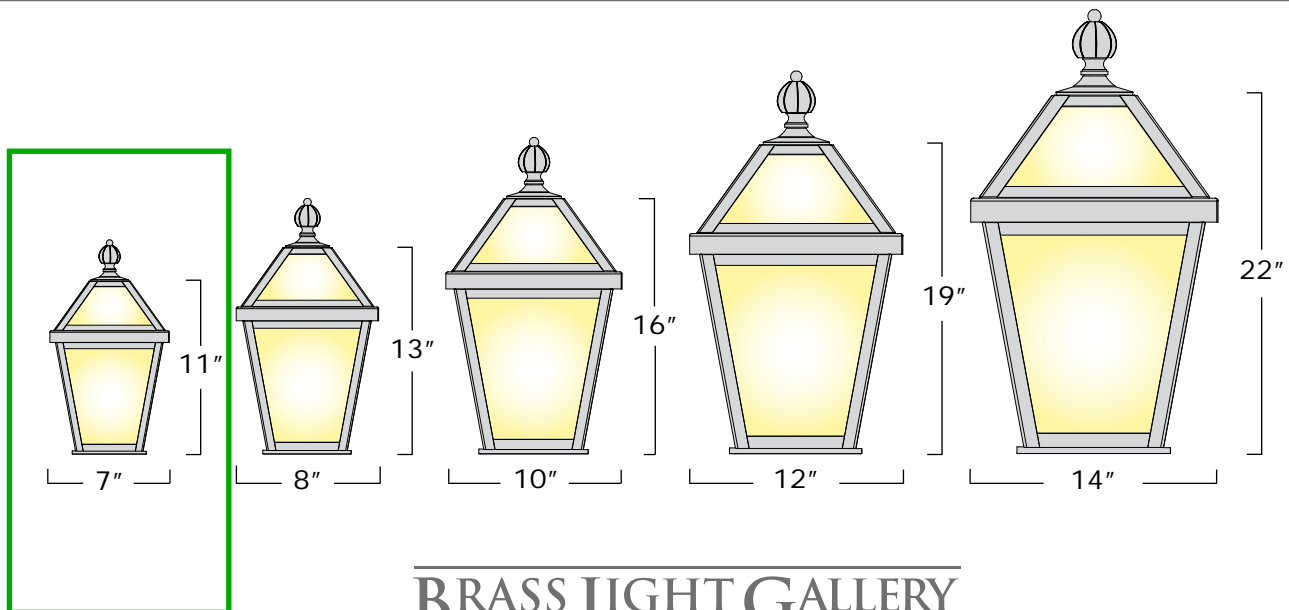

SIZES

BRASS LIGHT GALLERY
• MILWAUKEE •

brasslightgallery.com 800-243-9595