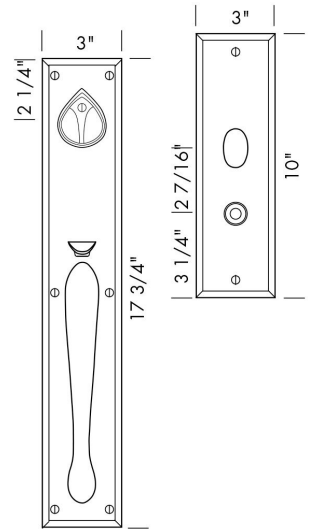

**77 CHESTNUT - FRONT DOOR ENTRY STATION OPTIONS**

DECEMBER 16, 2021

BEVEL EDGE COLLECTION

CS - 701

Handle x Knob Mortise Lock Door Entry Set

3" x 17 3/4"

Shown with GH-700 Grip Handle and K-207 Large Egg Knob