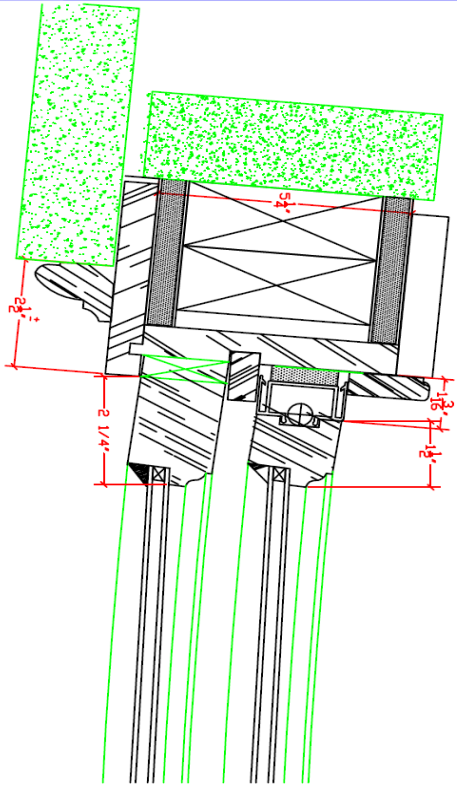

ALAINA WALLIN, 93 PEMBROKE ST, UNIT 1, BOSTON, MA 02118

ALAINA WALLIN, 93 PEMBROKE ST, UNIT 1, BOSTON, MA 02118

JB PROPER BOSTONIAN BOWED SH WINDOW UNIT

S/D

T.D.L. BAR  
FULL SCALE

HEAD SECTION

SILL SECTION