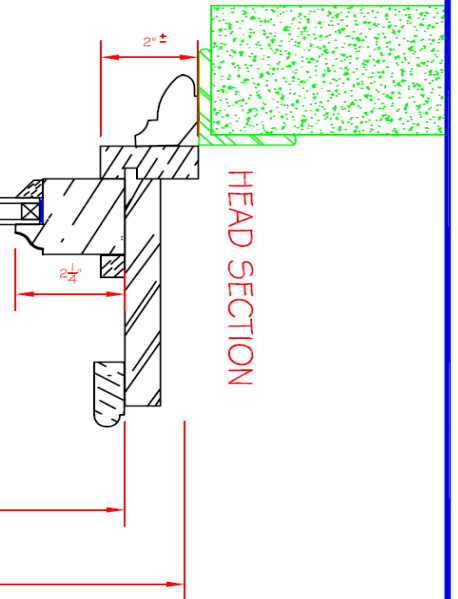

ALAINA WALLIN, 93 PEMBROKE ST, UNIT 1, BOSTON, MA 02118

ALAINA WALLIN, 93 PEMBROKE ST, UNIT 1, BOSTON, MA 02118

JB PROPER BOSTONIAN BOWED SH WINDOW UNIT

S/D

T.D.L. BAR  
FULL SCALE

HEAD SECTION

SILL SECTION