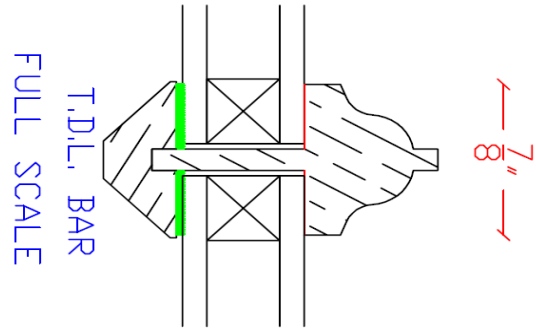

ALAINA WALLIN, 93 PEMBROKE ST, UNIT 1, BOSTON, MA 02118

ALAINA WALLIN, 93 PEMBROKE ST, UNIT 1, BOSTON, MA 02118

JB PROPER BOSTONIAN BOWED SH WINDOW UNIT

S/D

T.D.L. BAR  
FULL SCALE

HEAD SECTION

SILL SECTION