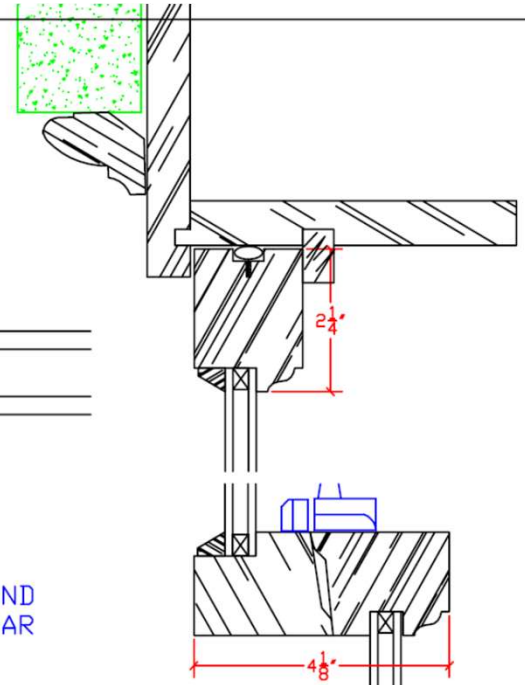

GLAZING COMPOUND
AT MUNTIN BAR