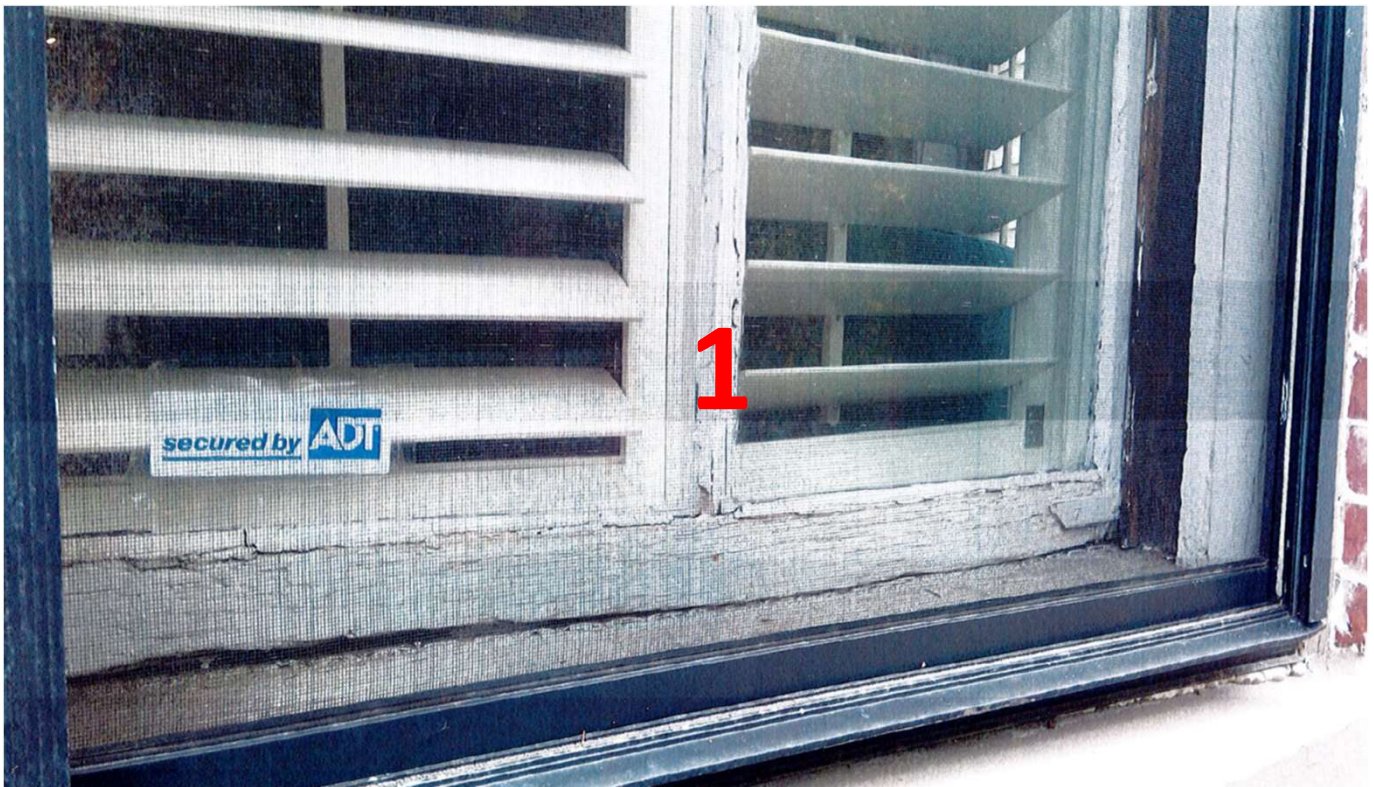

Elizabeth Herlihy – 75 Montgomery Street, Boston 02116