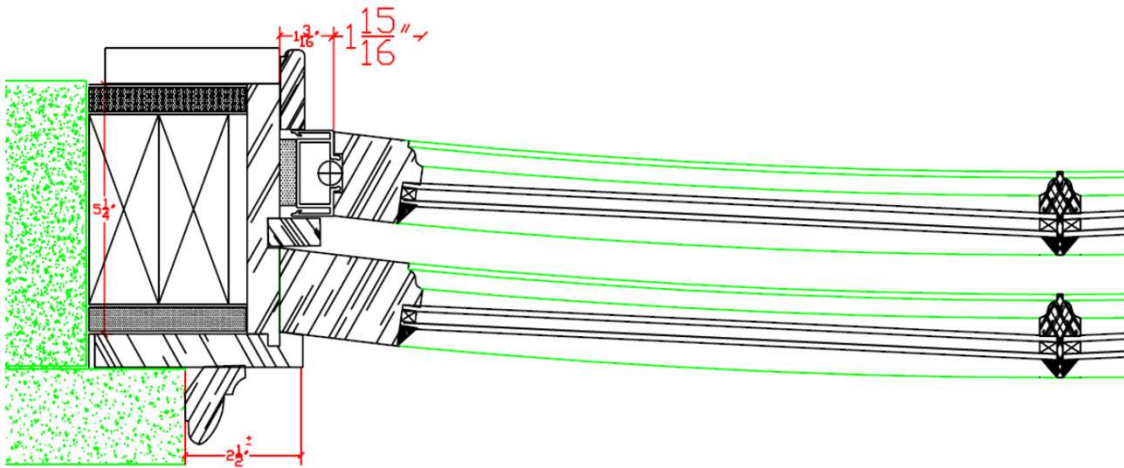

Elizabeth Herlihy – 75 Montgomery Street, Boston 02116

Elizabeth Herlihy – 75 Montgomery Street, Boston 02116

GLAZING COMPOUND
AT MUNTIN BAR

JB S/H PROPER-BOSTONIAN BOWED
REPLACEMENT WINDOW -2/2 LAYOUT

DATE:
01/28/13