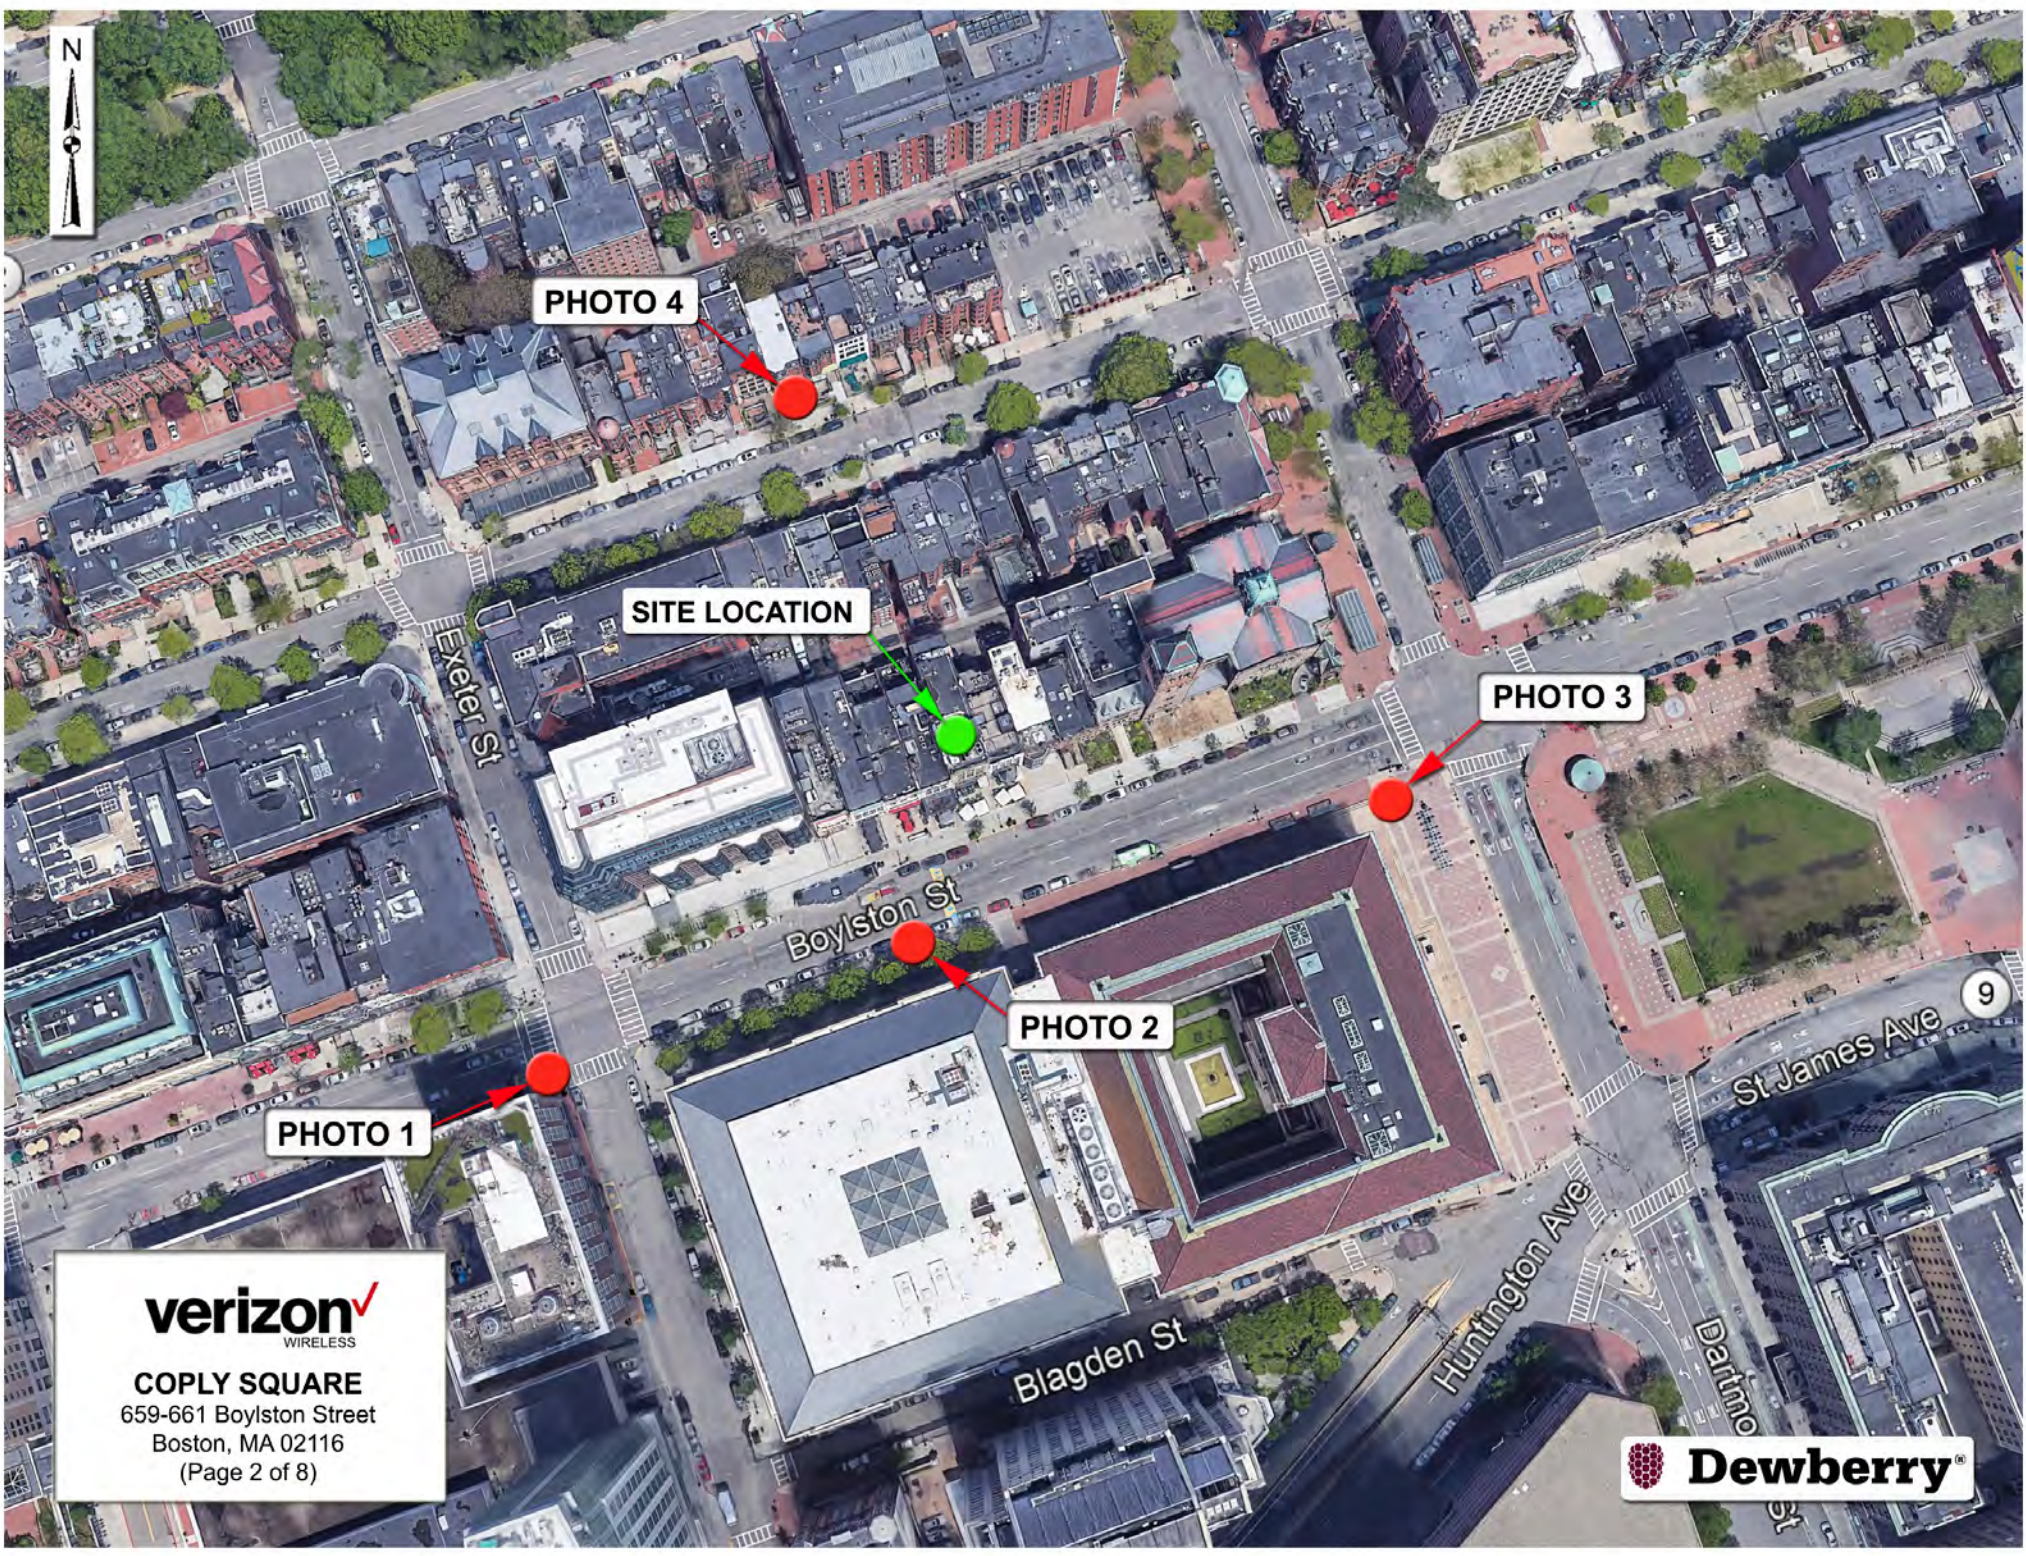

**Prepared For:
Verizon Wireless
Site Name:
COPLEY SQUARE
659-661 Boylston Street
Boston, MA 02116**

Simulations Based On Rev-C CBRS Dated 08/14/20.
Photos Taken On: 04/27/20

For visual reference only. Actual visibility
is dependent upon weather conditions,
season, sunlight, and viewer location.

PHOTO 3

PHOTO 2

PHOTO 1

verizon
WIRELESS

COPLY SQUARE
659-661 Boylston Street
Boston, MA 02116
(Page 2 of 8)

Actual View

verizon^v
WIRELESS

COPLEY SQUARE

Photo 1A

View Facing Northeast
From Boylston Street

(Page 3 of 8)

ARR

Dewberry[®]

Proposed View

Proposed Gamma Sector
NR HRU Antenna

verizon^v
WIRELESS

View Facing Northeast
From Boylston Street

(Page 9 of 9)

 **Dewberry**[®]