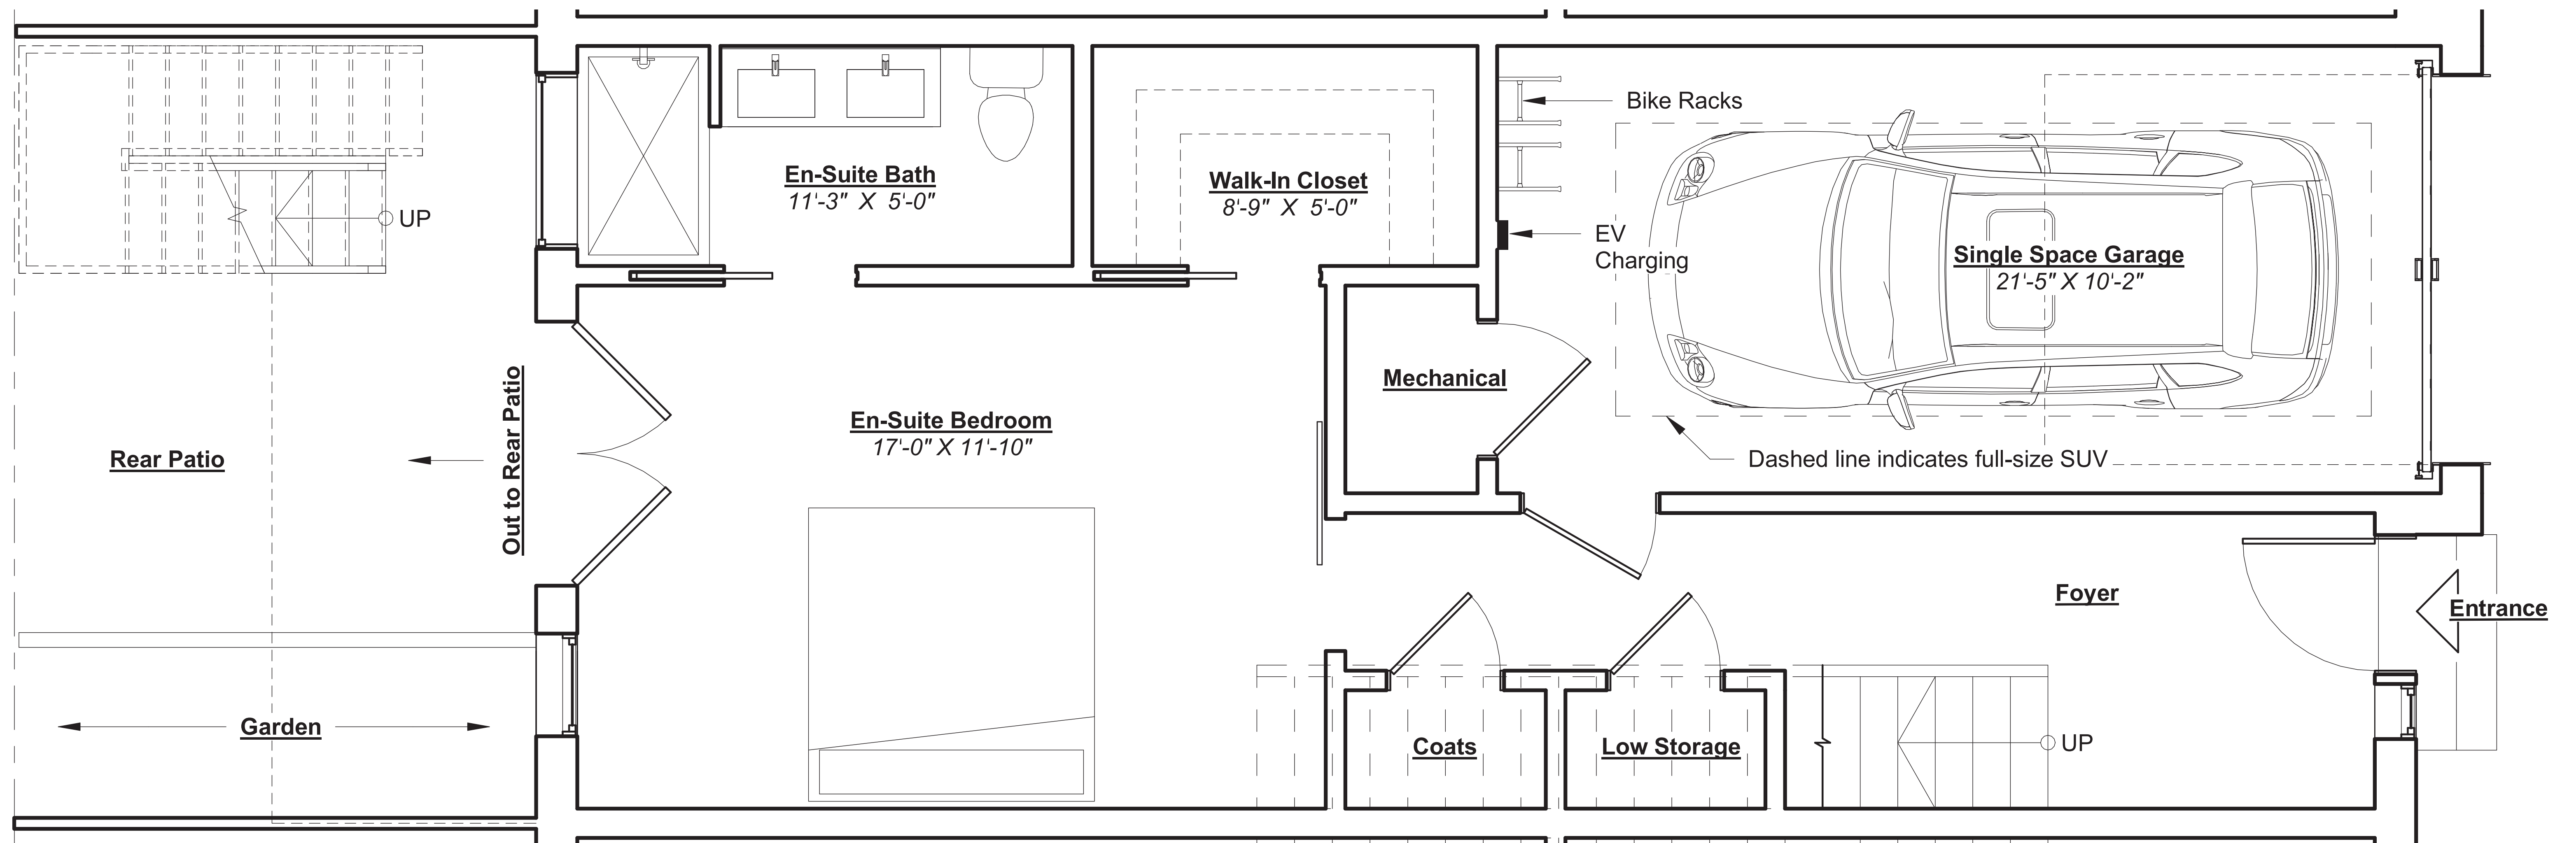

132 ARLINGTON/EDGERLY PLACE

BAY VILLAGE LANDMARK DISTRICT COMMISSION DESIGN REVIEW

Winchester St. at Arlington

Project Site (Along Edgerly Place)

Winchester St. at Edgerly Place

Along Edgerly Place

Along Arlington St.

132 Arlington St.

Arlington St.

Project Site (Along Edgerly Place)

Project Site (Along Edgerly Place)

Along Arlington St.

Along Arlington St.

Winchester St. at Arlington

Across Arlington St.