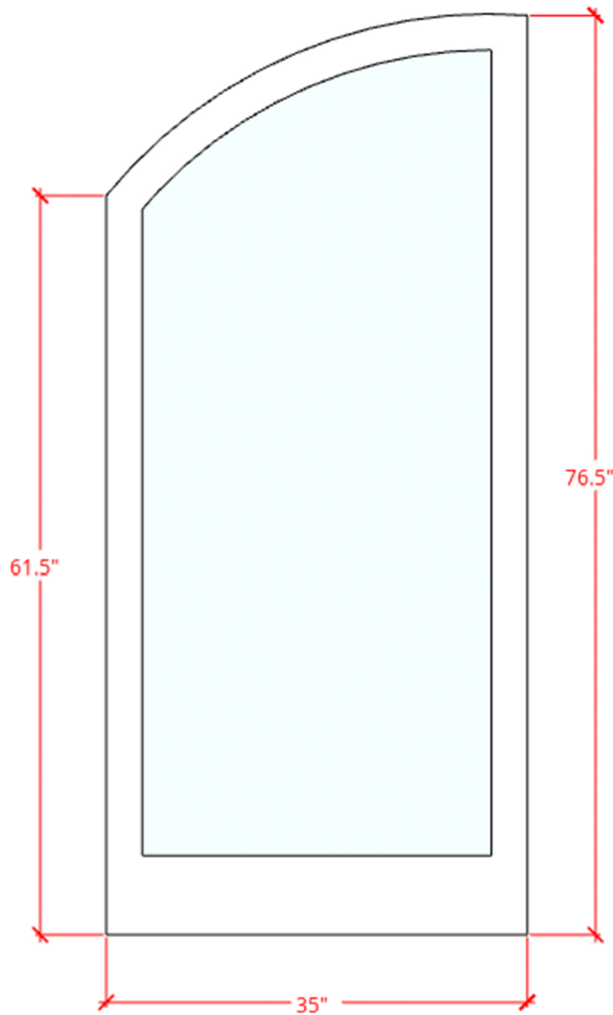

EXISTING CONDITIONS

Conditions at 591 Tremont Street

Design to be similar to what is shown above at 593 Tremont Street. Tile landing, glass entry door and light fixture

EXTERIOR TILE

Material: Porcelain ceramic tile
Name: Mirage, Quarziti
Color: QR-05, Mantle (dark grey)
Size: 6 x 6" (or smaller)

LIGHT OPTIONS

OPTION #1
Cylinder, 8" tall
LED wall sconce
with Anthracite
shade

OPTION #2
Cylinder, 7" tall
aluminum wall
sconce; non-LED
bulb

DETAILS

Design: Partial Arch Head (radius=48.33)

Frame Size: 35 x 76.5 x 61.5"

Rough Opening: 35.75 x 77"

Material: Metal

Color: Painted black

Glass: Tempered

Repainting

Front steps to be repainted grey

Block to be repainted grey from gutter to entry

Refinishing