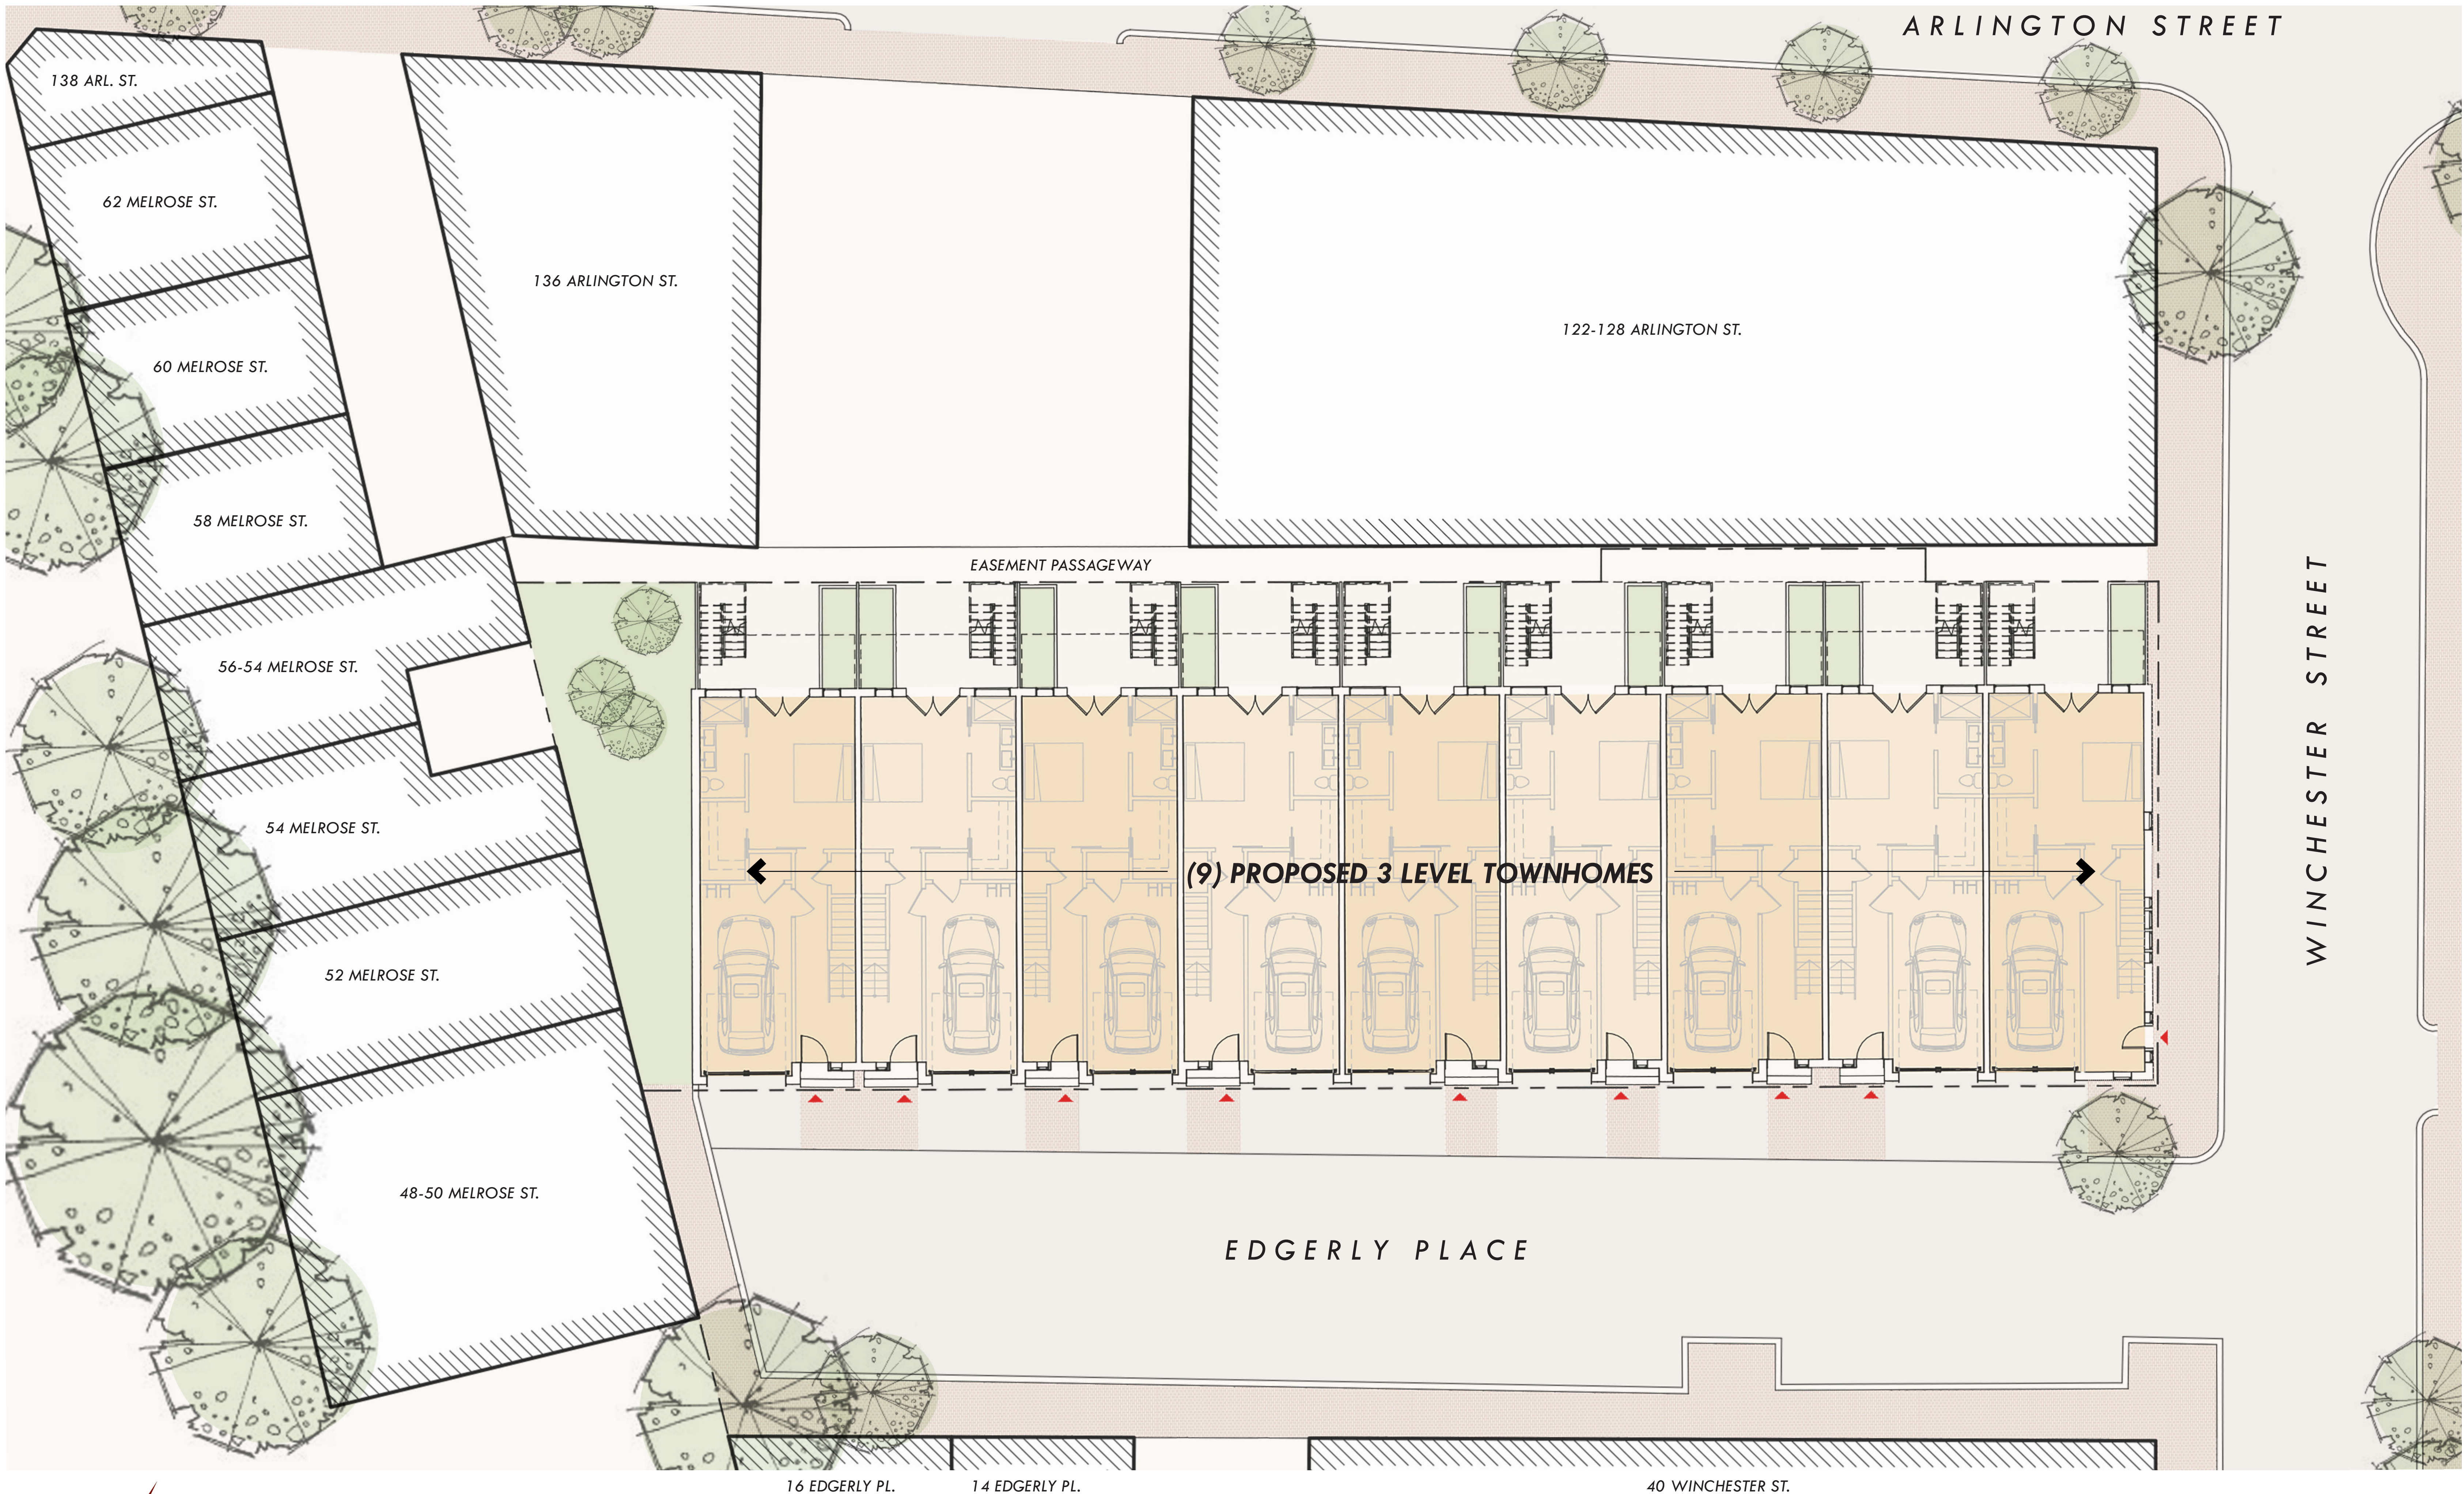

132 ARLINGTON ST

BAY VILLAGE LANDMARK DISTRICT COMMISSION DESIGN REVIEW

New Boston Ventures

JGE

**J. GARLAND
ENTERPRISES LLC**

ARCHITECTURE • DESIGN • REAL ESTATE

132 Arlington Street | Bay Village Boston
24 MARCH 2020

Winchester St. at Arlington

Project Site (Along Edgerly Place)

Winchester St. at Edgerly Place

Along Edgerly Place

Along Arlington St.

132 Arlington St.

Arlington St.

Project Site (Along Edgerly Place)

Project Site (Along Edgerly Place)

Along Arlington St.

Along Arlington St.

Winchester St. at Arlington

Across Arlington St.

Winchester St. at Arlington

Piedmont St. at Church

Along Piedmont St.

Along Piedmont St.