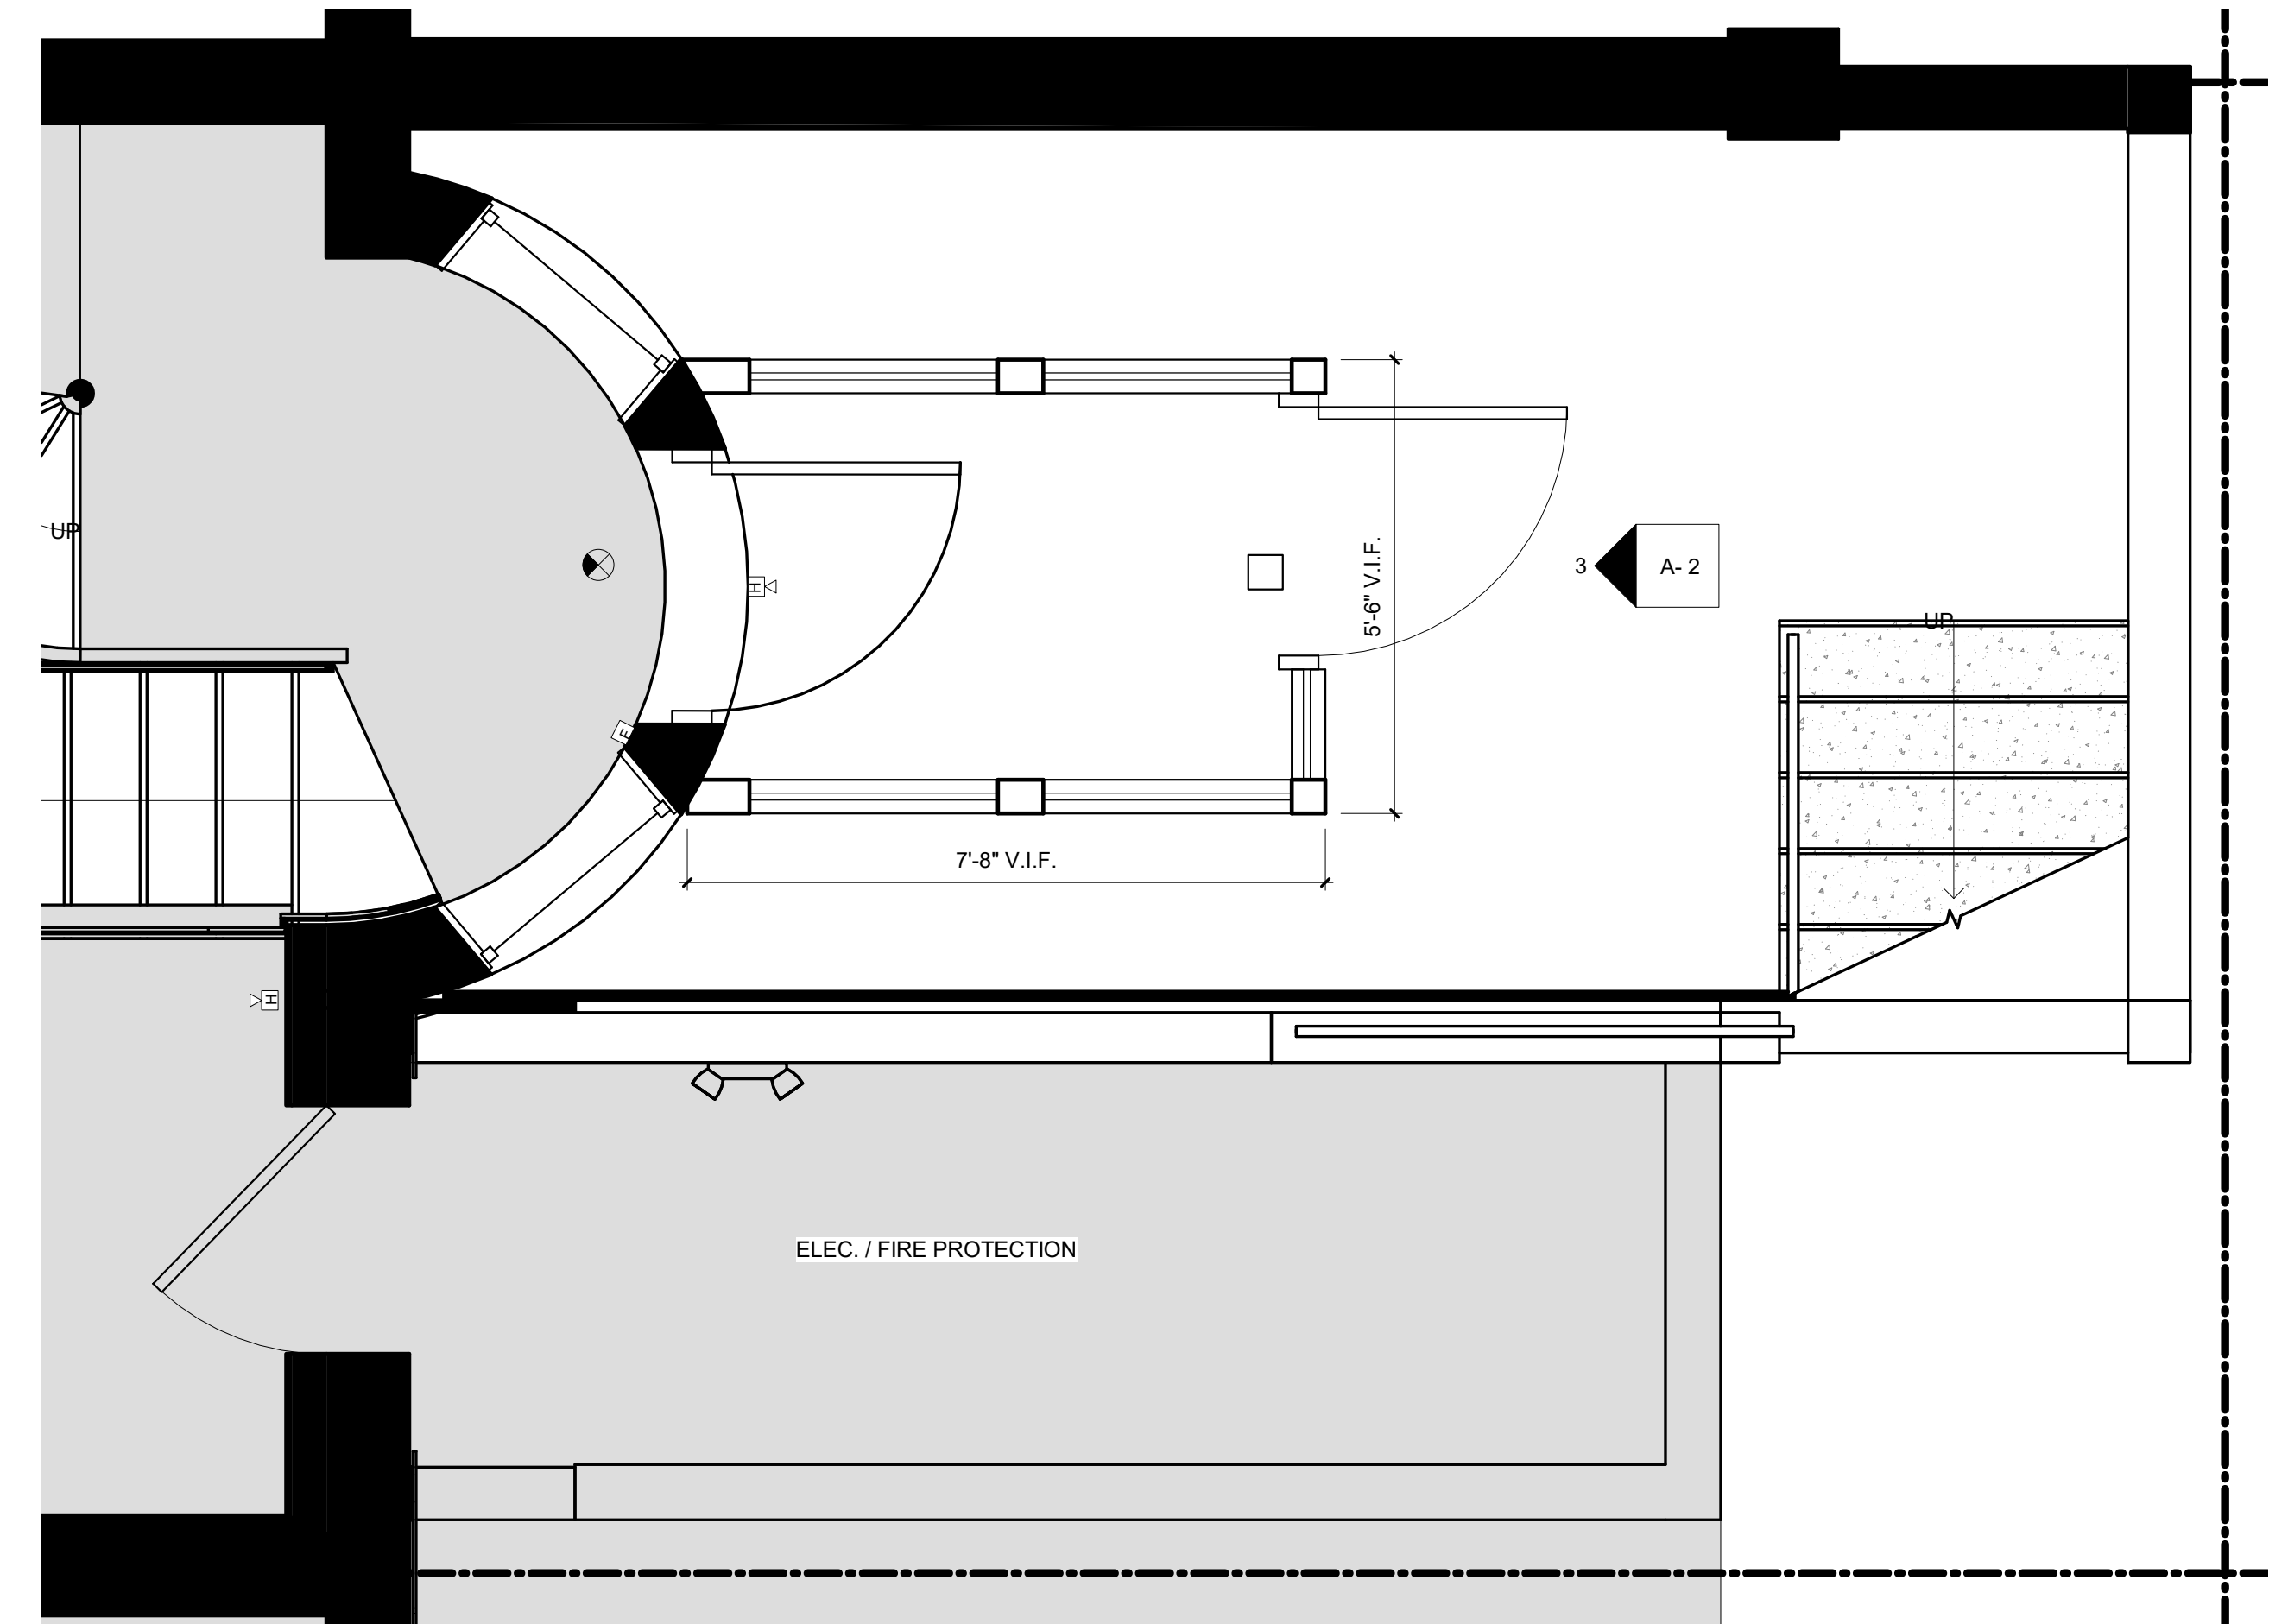

PRECEDENT : PAPA RAZZI

772 - Half Wall - 3.5' x 7' Umbrella by Galtech International

Specs	
Height:	96"
Height (ft):	8'
Width/Diameter (in):	84"
Width/Diameter (ft):	7'
Width/Diameter (ft):	7'
Material:	Aluminum
Weight:	18 lbs.
Bar Height Size:	45.00
Bottom Pole Size:	39.00
Pole Diameter:	1.50
Umbrella Height:	96.00
Application:	Commercial/Residential
Coupling:	Threaded
Crank Material:	Cast Metal Housing
Hub Material:	Solid Resin
Lift Type:	Crank - Steel Cable
Style and Option 1	
Style:	Sunbrella Custom Colors
Item #:	772 Sunbrella Custom Colors
Price:	View product for price
Style and Option 2	
Style:	Sunbrella Patterns
Item #:	772 Sunbrella Grade A
Price:	View product for price
Style and Option 3	
Style:	Sunbrella Solid Colors
Item #:	772 Sunbrella Grade B
Price:	View product for price

GRAND TOUR PATIO - SEATING

1 GARDEN LEVEL EGRESS PLAN
1" = 1'-0"

314 NEWBURY ST

GRAND TOUR PATIO - SEATING AND UMBRELLAS

GRAND TOUR PATIO - TEMPORARY VESTIBULE

1 00 GARDEN LEVEL PATIO PLAN - VESTIBULE BEFORE
1/2" = 1'-0"

4 00 GARDEN LEVEL PATIO PLAN - VESTIBULE AFTER
1/2" = 1'-0"

2 GRAND TOUR PATIO ELEVATION BEFORE
1/2" = 1'-0"

3 GRAND TOUR PATIO ELEVATION - AFTER
1/2" = 1'-0"

GRAND TOUR PATIO - TEMPORARY VESTIBULE

314 NEWBURY ST