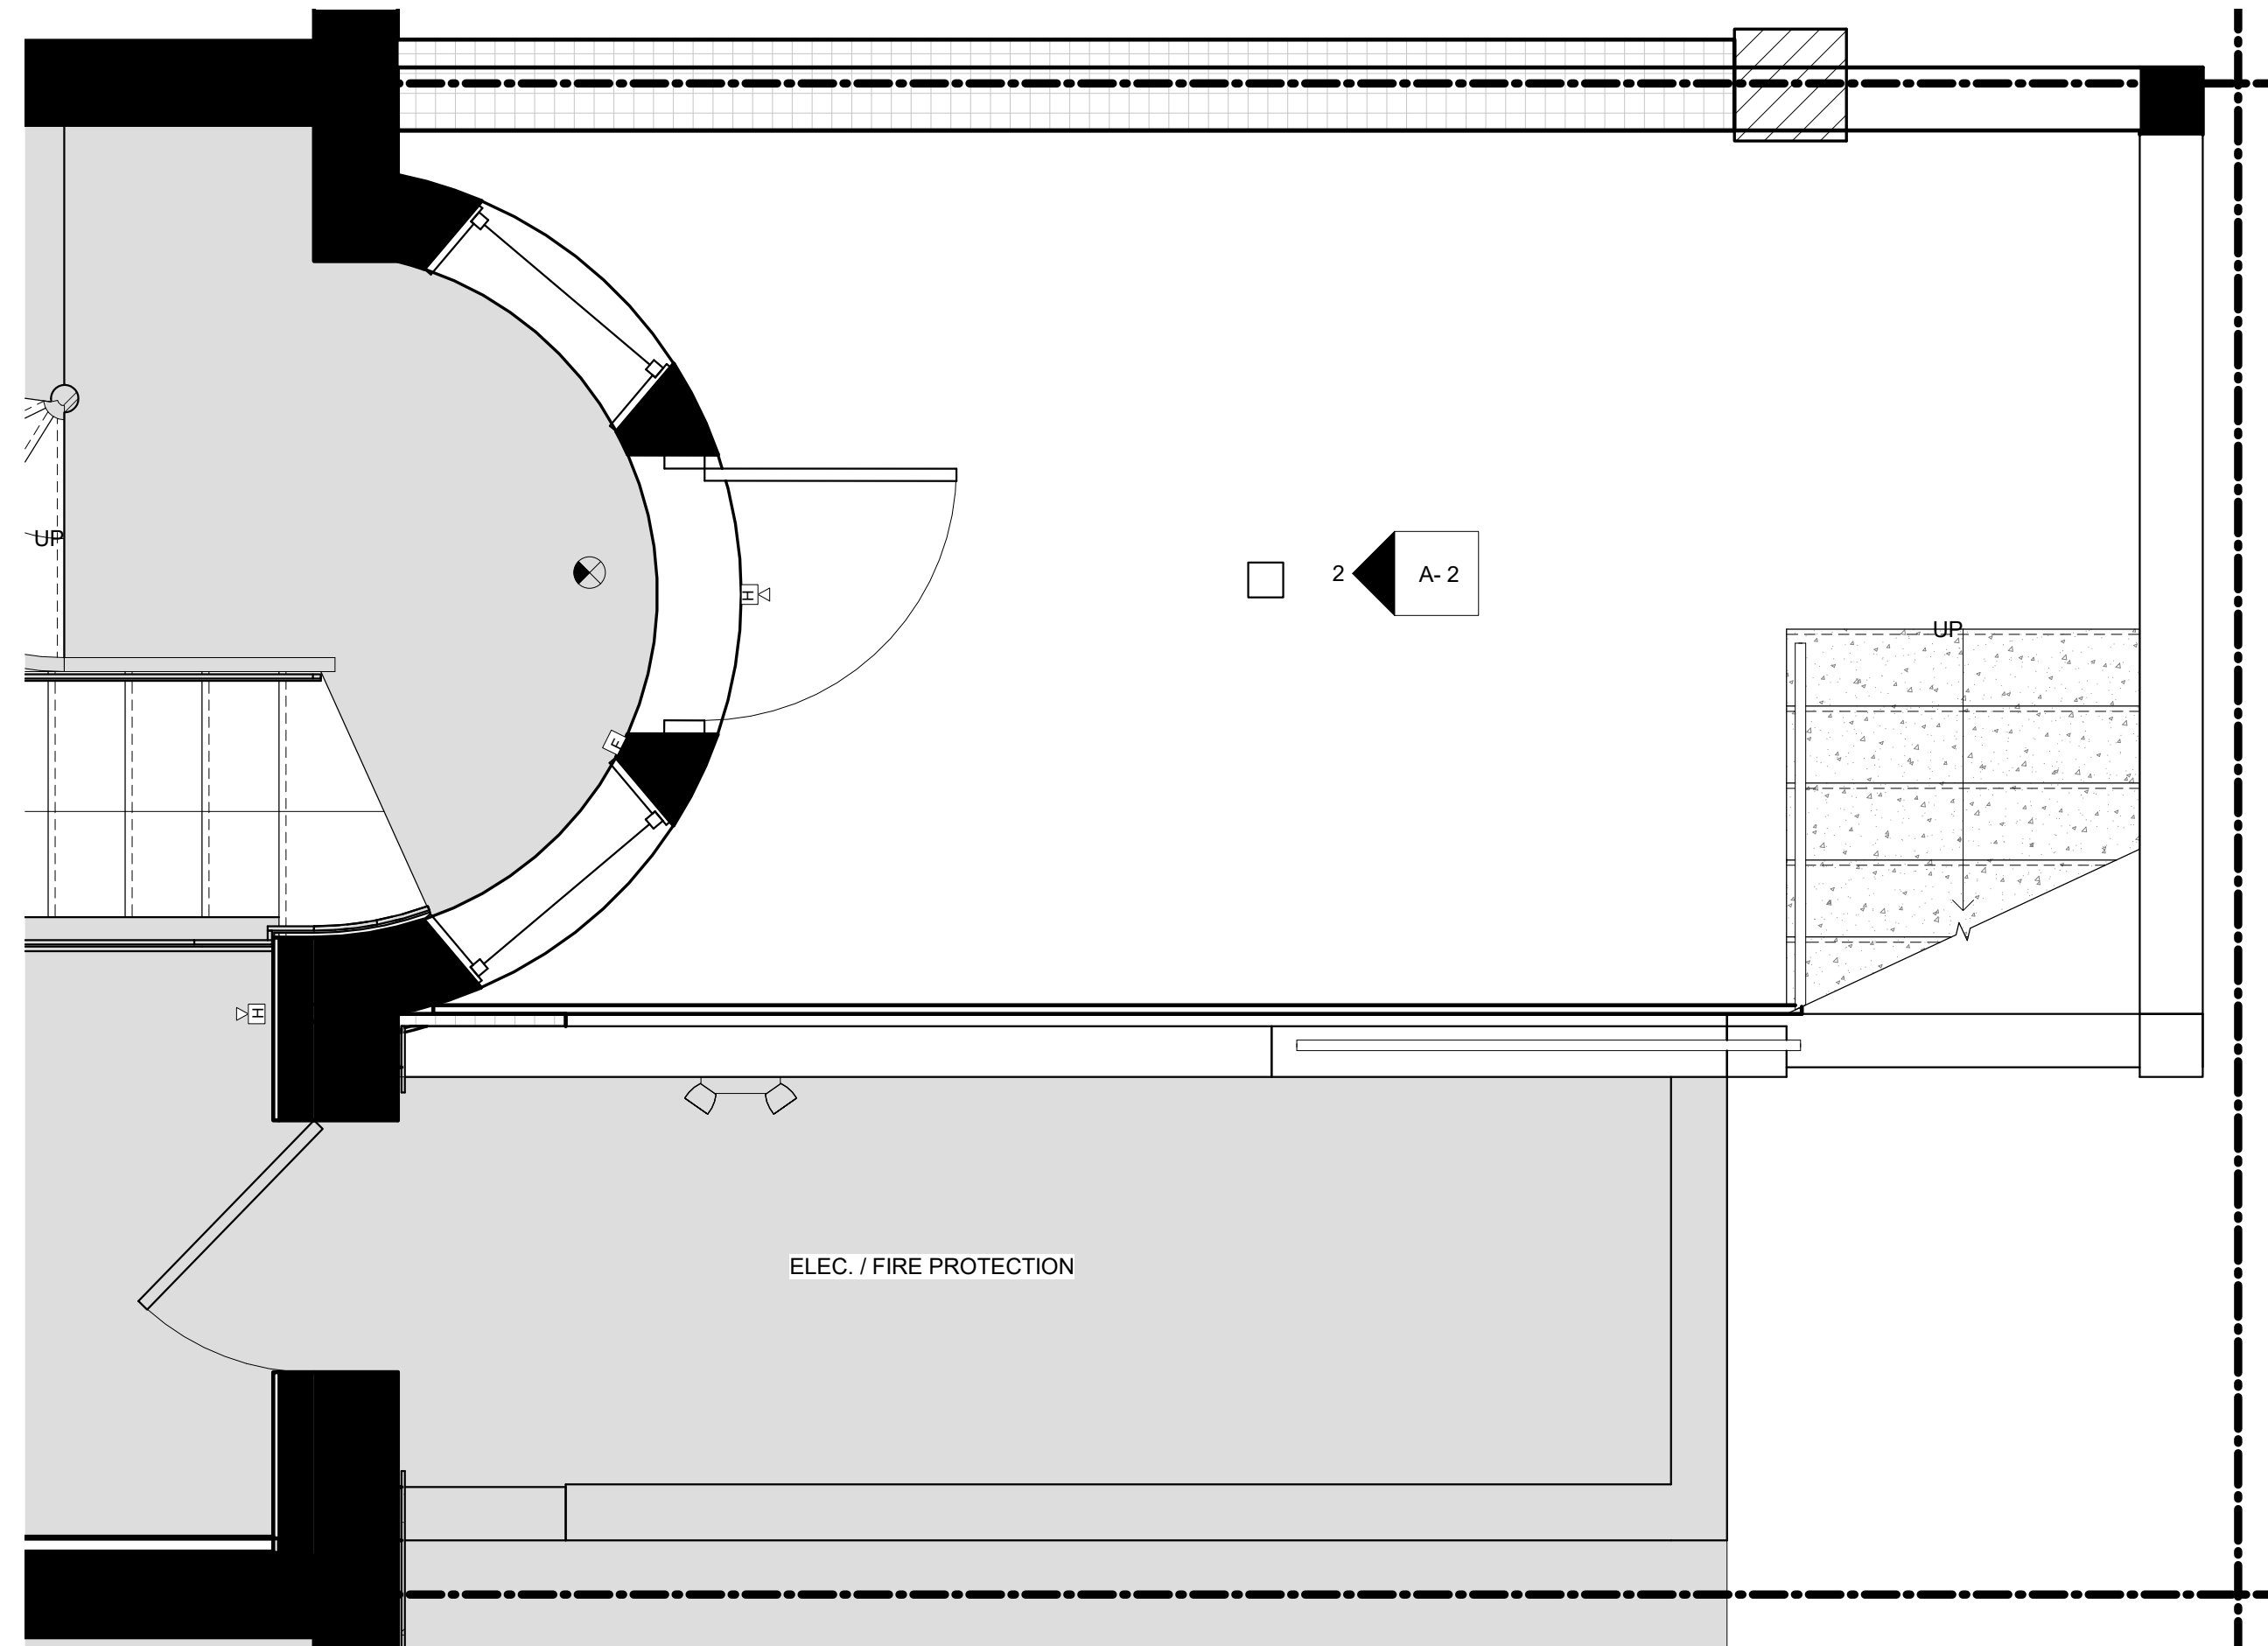

PRECEDENT : PAPA RAZZI

772 - Half Wall - 3.5' x 7' Umbrella by Galtech International

Specs	
Height:	96"
Height (ft):	8'
Width/Diameter (in):	84"
Width/Diameter (ft):	7'
Width/Diameter (ft):	7'
Material:	Aluminum
Weight:	18 lbs.
Bar Height Size:	45.00
Bottom Pole Size:	39.00
Pole Diameter:	1.50
Umbrella Height:	96.00
Application:	Commercial/Residential
Coupling:	Threaded
Crank Material:	Cast Metal Housing
Hub Material:	Solid Resin
Lift Type:	Crank - Steel Cable
Style and Option 1	
Style:	Sunbrella Custom Colors
Item #:	772 Sunbrella Custom Colors
Price:	View product for price
Style and Option 2	
Style:	Sunbrella Patterns
Item #:	772 Sunbrella Grade A
Price:	View product for price
Style and Option 3	
Style:	Sunbrella Solid Colors
Item #:	772 Sunbrella Grade B
Price:	View product for price

GRAND TOUR PATIO - SEATING

1 GARDEN LEVEL EGRESS PLAN
1" = 1'-0"

314 NEWBURY ST

GRAND TOUR PATIO - SEATING AND UMBRELLAS

GRAND TOUR PATIO - TEMPORARY VESTIBULE

1 00 GARDEN LEVEL PATIO PLAN - VESTIBULE BEFORE
1/2" = 1'-0"

4 00 GARDEN LEVEL PATIO PLAN - VESTIBULE AFTER
1/2" = 1'-0"

2 GRAND TOUR PATIO ELEVATION BEFORE
1/2" = 1'-0"

3 GRAND TOUR PATIO ELEVATION - AFTER
1/2" = 1'-0"

GRAND TOUR PATIO - TEMPORARY VESTIBULE

314 NEWBURY ST