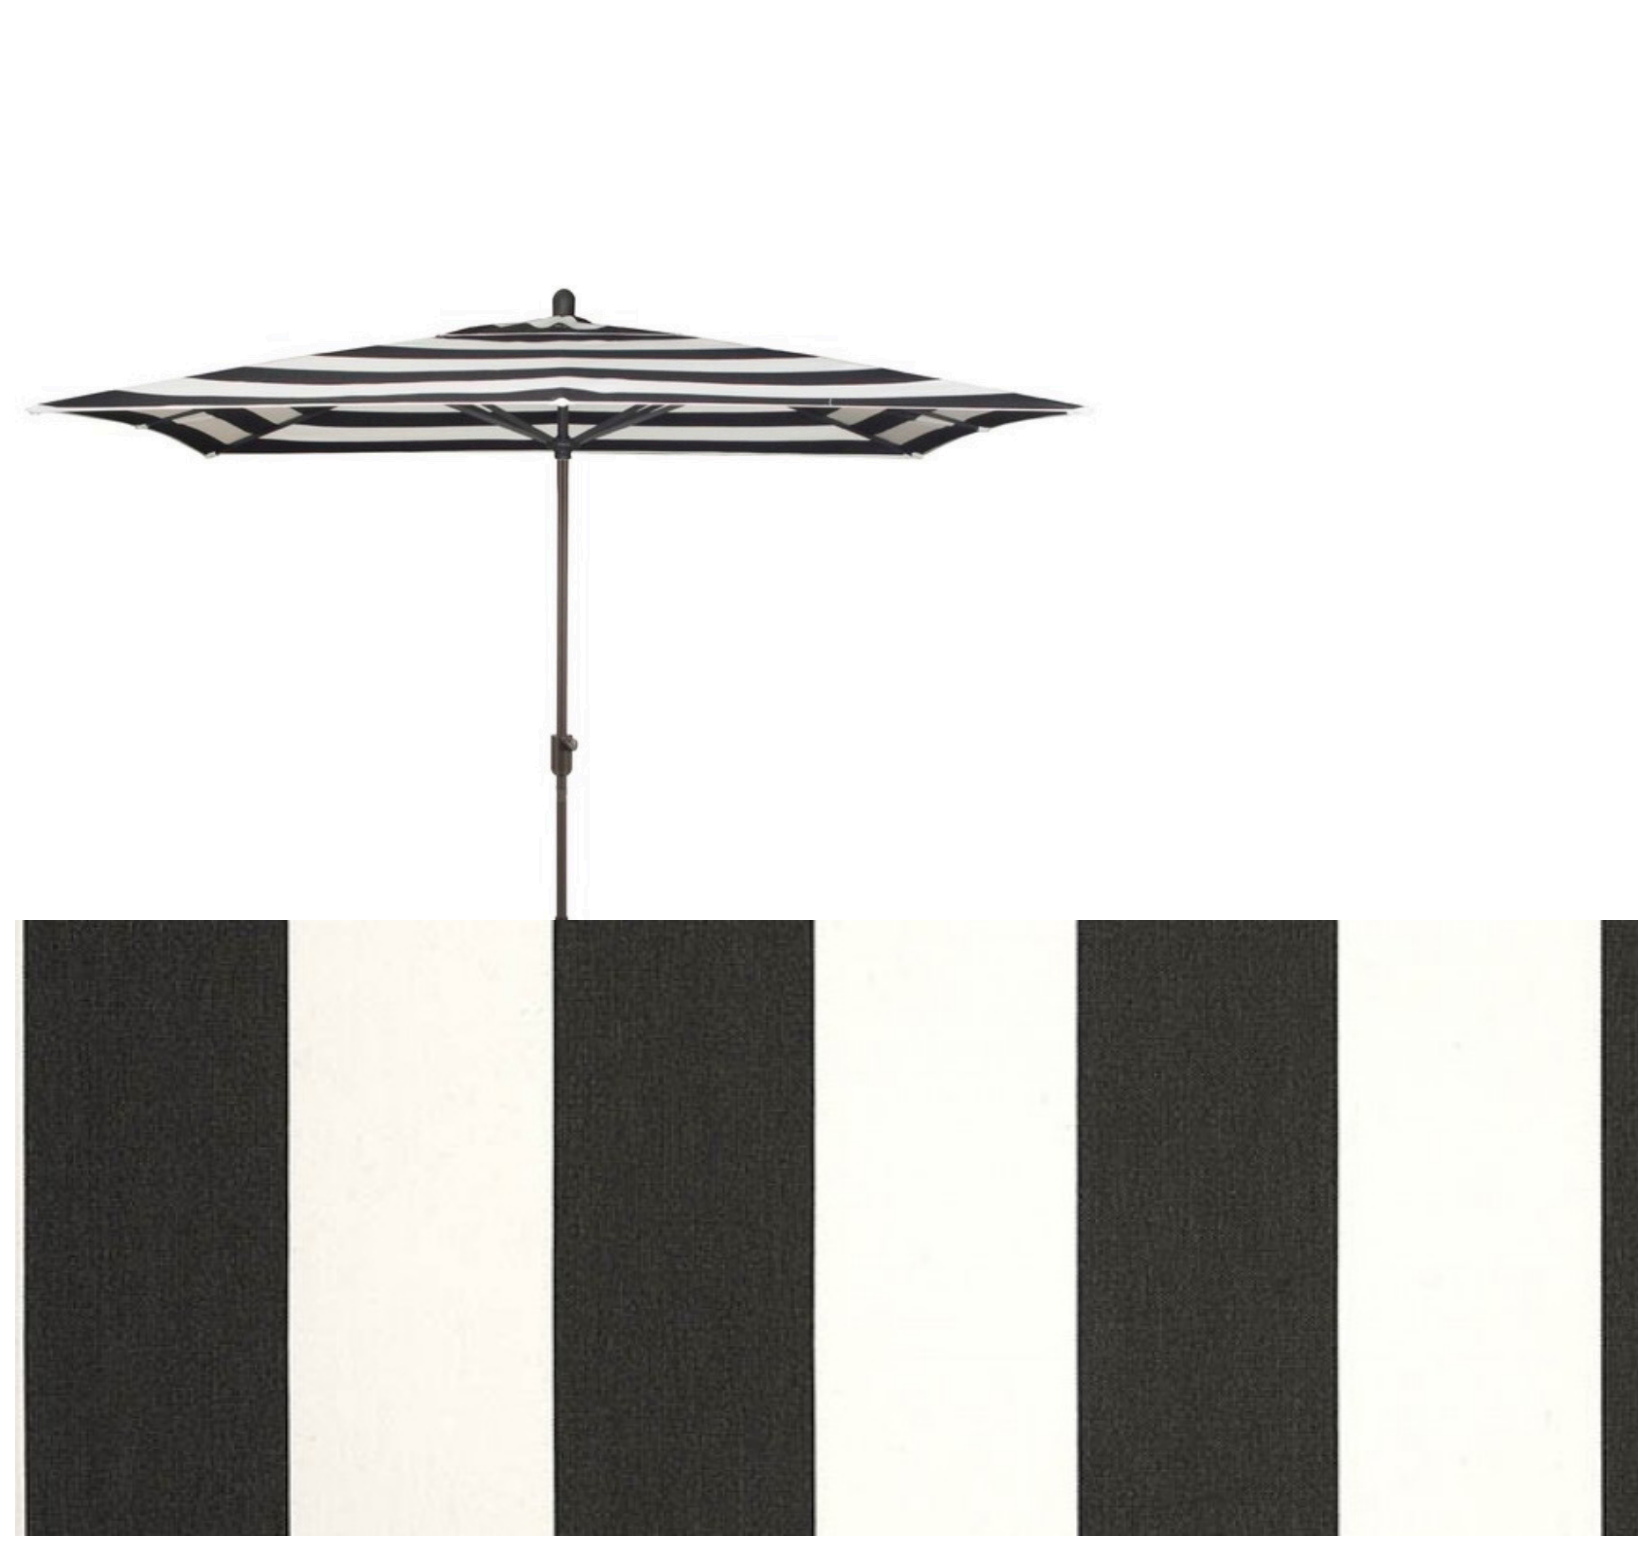

GRAND TOUR PATIO - ACCESSORIES

UMBRELLA

TABLE : MARBLE-LITE

CHAIRS: INDUSTRIAL CHAIR, FLORIDA SEATING

PRECEDENT : 269 NEWBURY ST

PATIO PRODUCTS
USA

TEMPORARY VESTIBULE : ATLANTIC AWNING

LIGHTING : STRING LIGHTS

PRECEDENT : PAPA RAZZI

772 - Half Wall - 3.5' x 7' Umbrella by Galtech International

Specs	
Height:	96"
Height (ft):	8'
Width/Diameter (in):	84"
Width/Diameter (ft):	7'
Width/Diameter (ft):	7'
Material:	Aluminum
Weight:	18 lbs.
Bar Height Size:	45.00
Bottom Pole Size:	39.00
Pole Diameter:	1.50
Umbrella Height:	96.00
Application:	Commercial/Residential
Coupling:	Threaded
Crank Material:	Cast Metal Housing
Hub Material:	Solid Resin
Lift Type:	Crank - Steel Cable
Style and Option 1	
Style:	Sunbrella Custom Colors
Item #:	772 Sunbrella Custom Colors
Price:	View product for price
Style and Option 2	
Style:	Sunbrella Patterns
Item #:	772 Sunbrella Grade A
Price:	View product for price
Style and Option 3	
Style:	Sunbrella Solid Colors
Item #:	772 Sunbrella Grade B
Price:	View product for price