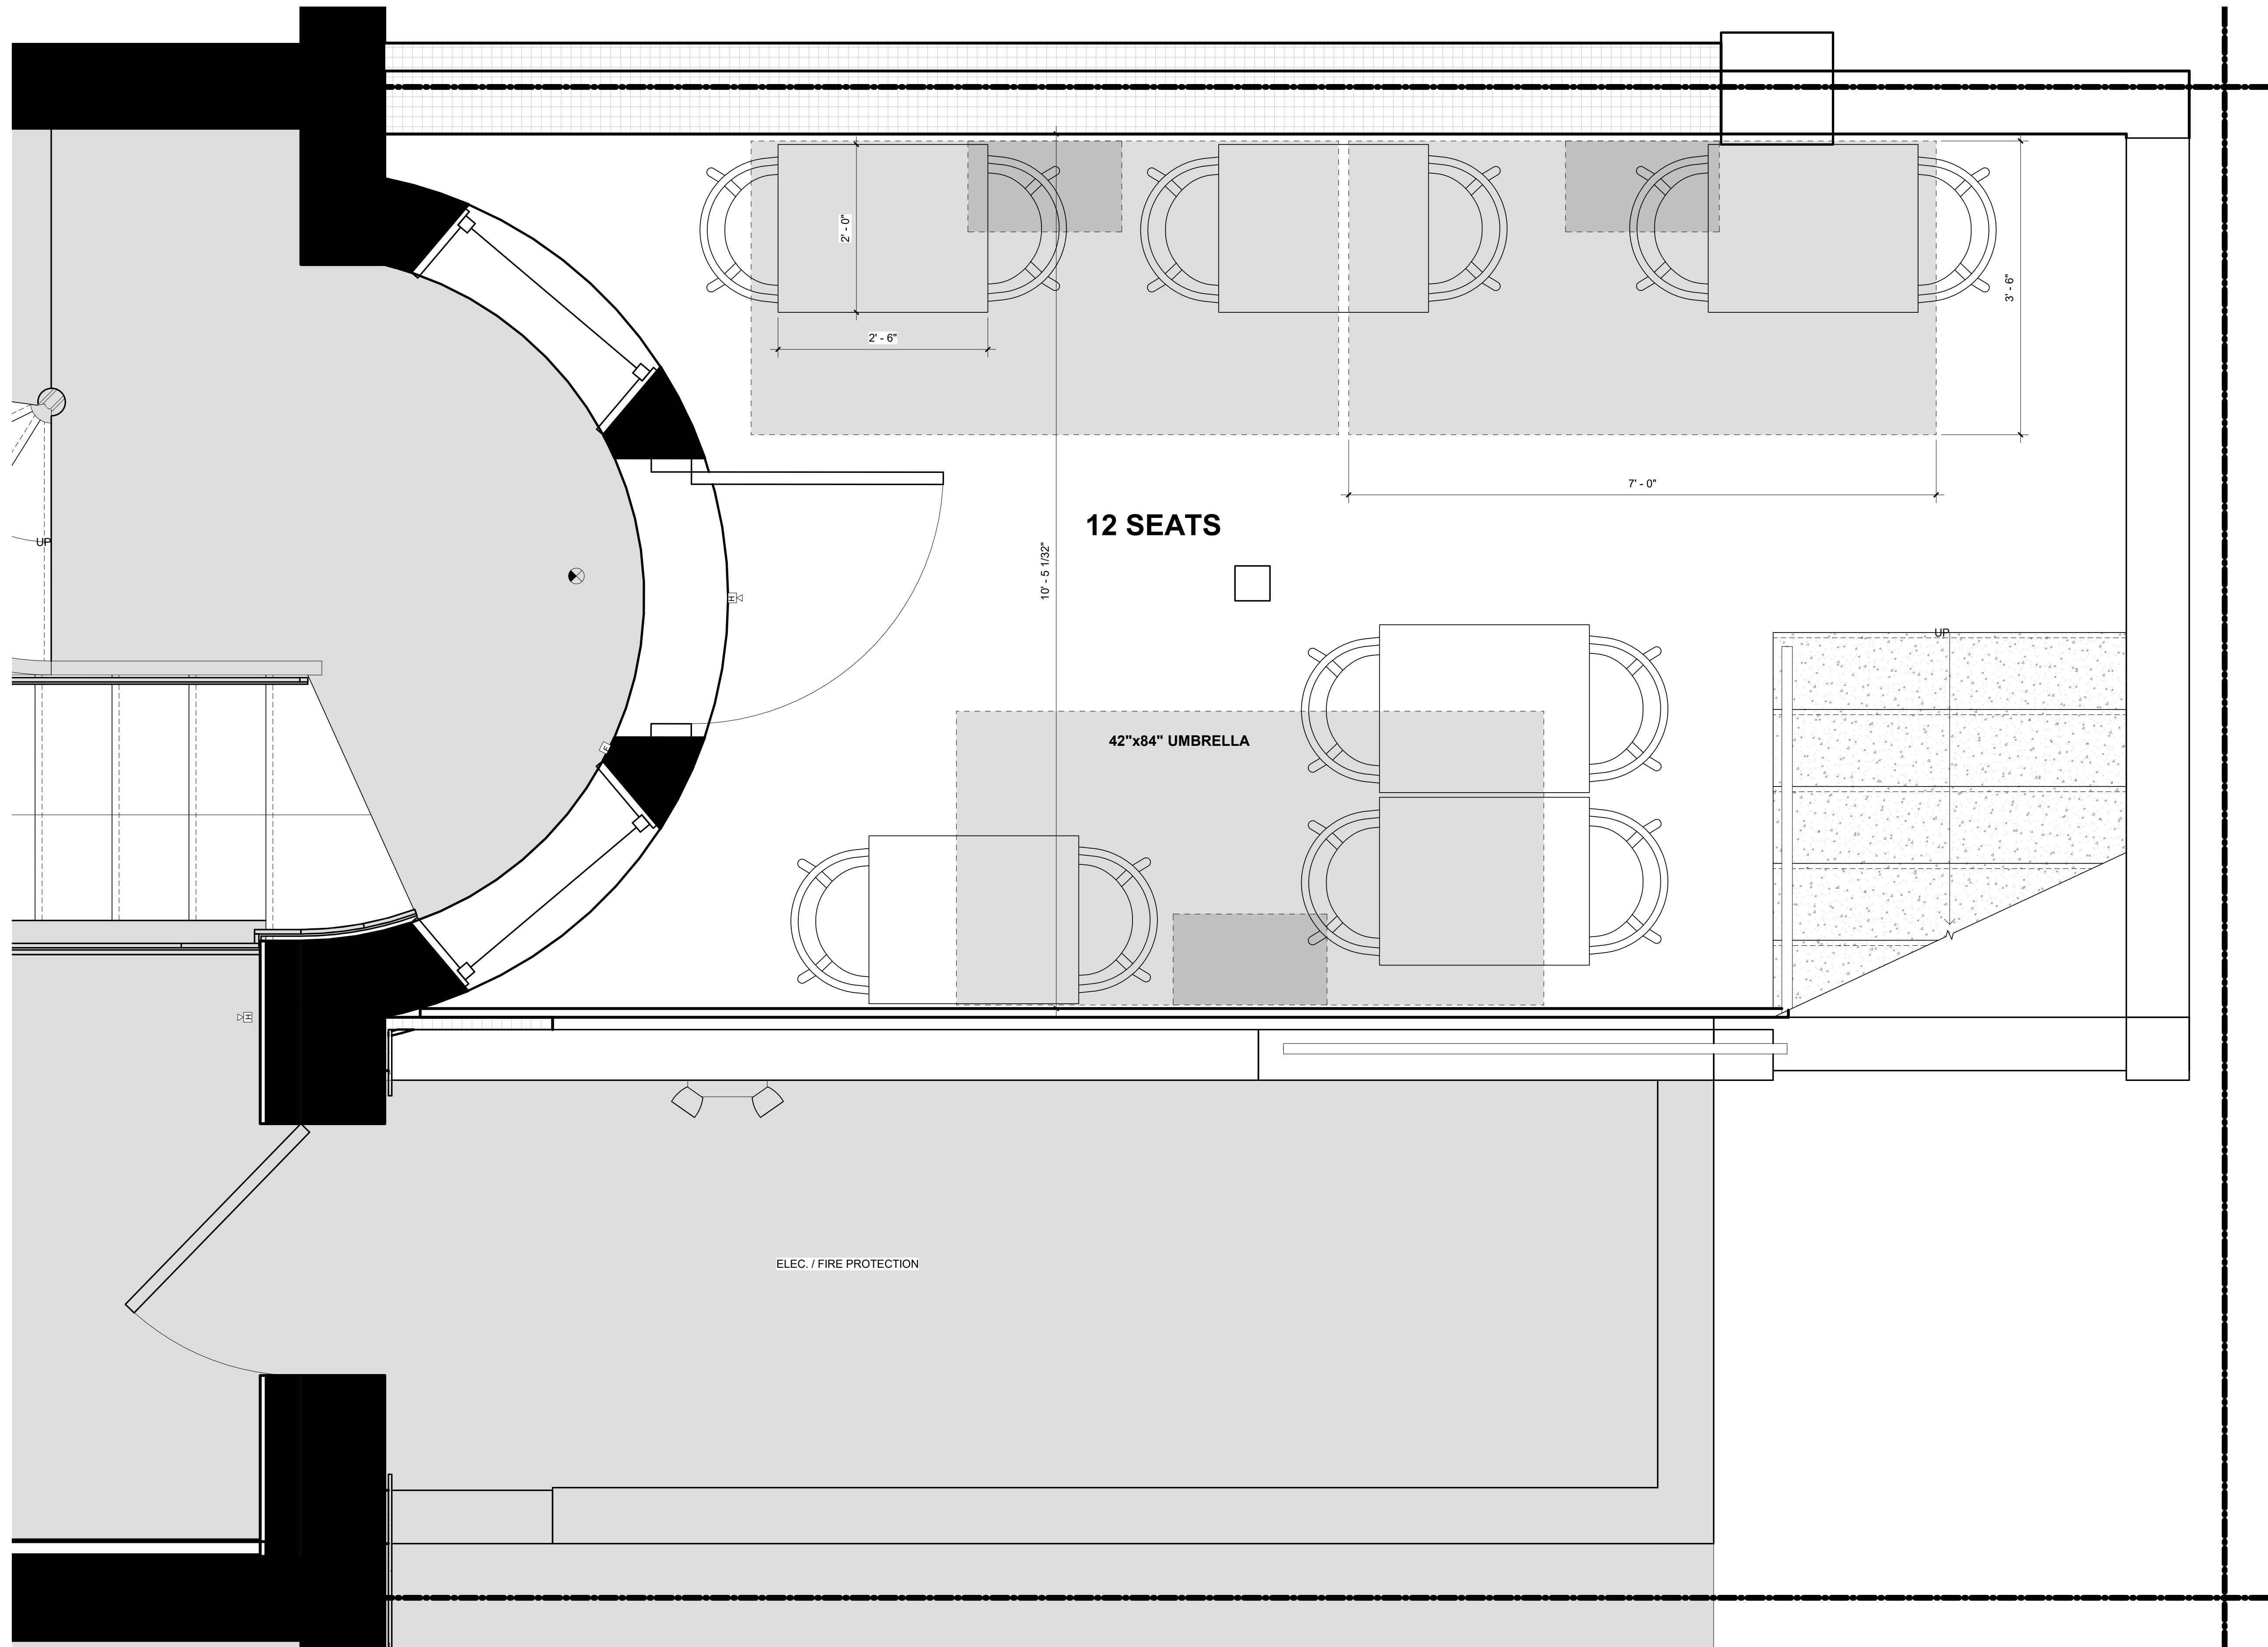

PRECEDENT : PAPA RAZZI

772 - Half Wall - 3.5' x 7' Umbrella by Galtech International

Specs	
Height:	96"
Height (ft):	8'
Width/Diameter (in):	84"
Width/Diameter (ft):	7'
Width/Diameter (ft):	7'
Material:	Aluminum
Weight:	18 lbs.
Bar Height Size:	45.00
Bottom Pole Size:	39.00
Pole Diameter:	1.50
Umbrella Height:	96.00
Application:	Commercial/Residential
Coupling:	Threaded
Crank Material:	Cast Metal Housing
Hub Material:	Solid Resin
Lift Type:	Crank - Steel Cable
Style and Option 1	
Style:	Sunbrella Custom Colors
Item #:	772 Sunbrella Custom Colors
Price:	View product for price
Style and Option 2	
Style:	Sunbrella Patterns
Item #:	772 Sunbrella Grade A
Price:	View product for price
Style and Option 3	
Style:	Sunbrella Solid Colors
Item #:	772 Sunbrella Grade B
Price:	View product for price

GRAND TOUR PATIO - SEATING

1 GARDEN LEVEL EGRESS PLAN
1" = 1'-0"

314 NEWBURY ST

GRAND TOUR PATIO - SEATING AND UMBRELLAS

GRAND TOUR PATIO - TEMPORARY VESTIBULE

1 00 GARDEN LEVEL PATIO PLAN - VESTIBULE BEFORE
1/2" = 1'-0"

4 00 GARDEN LEVEL PATIO PLAN - VESTIBULE AFTER
1/2" = 1'-0"

2 GRAND TOUR PATIO ELEVATION BEFORE
1/2" = 1'-0"

3 GRAND TOUR PATIO ELEVATION - AFTER
1/2" = 1'-0"

GRAND TOUR PATIO - TEMPORARY VESTIBULE

314 NEWBURY ST