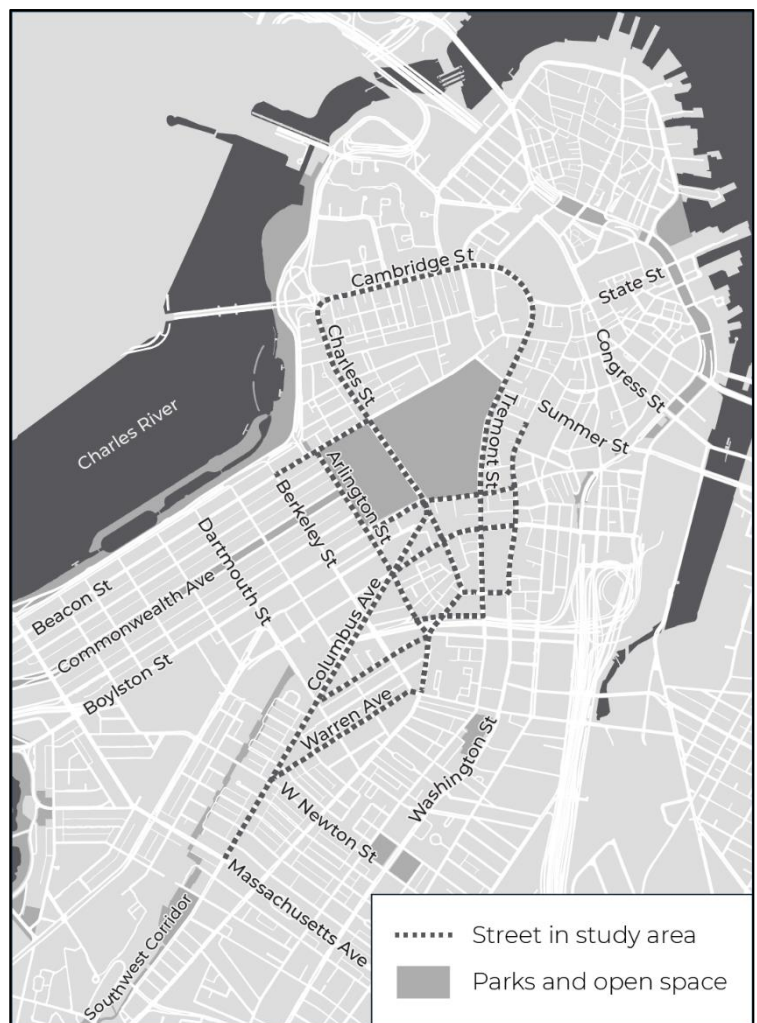

CONTACT

Boston Transportation Department
connect-downtown@boston.gov or 617-635-4680

BOSTON TRANSPORTATION DEPARTMENT
Greg Rooney, Acting Commissioner