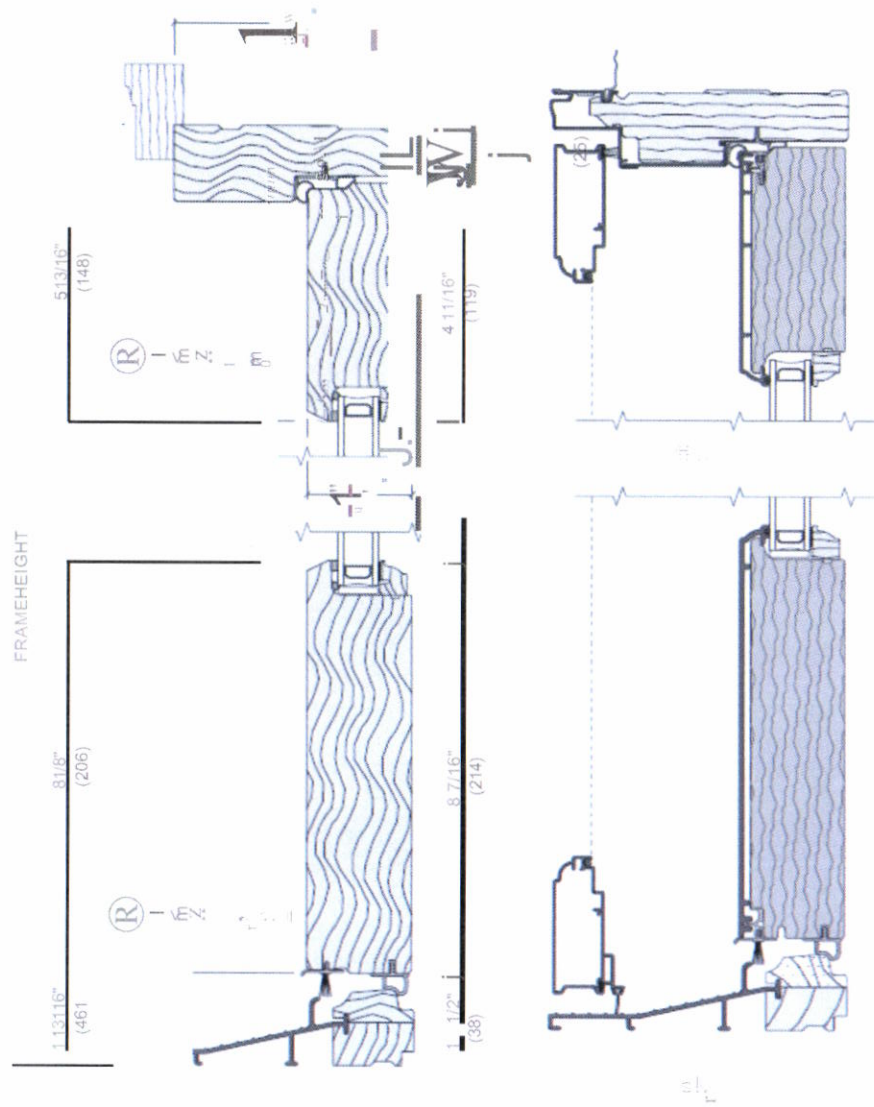

289 Shawmut Ave
Unit #1
Boston MA 02118

Proposal to replace steel security gate with wood and glass door.

Current installed metal security gate

View from sidewalk of current metal security gate

Proposed new door

View of 289 (left door) and 287 (right door) Shawmut Street from across Shawmut Street

289 Shawmut
entrance

287 Shawmut
entrance (see
next page for
current door)

Existing door at 287
Shawmut Ave