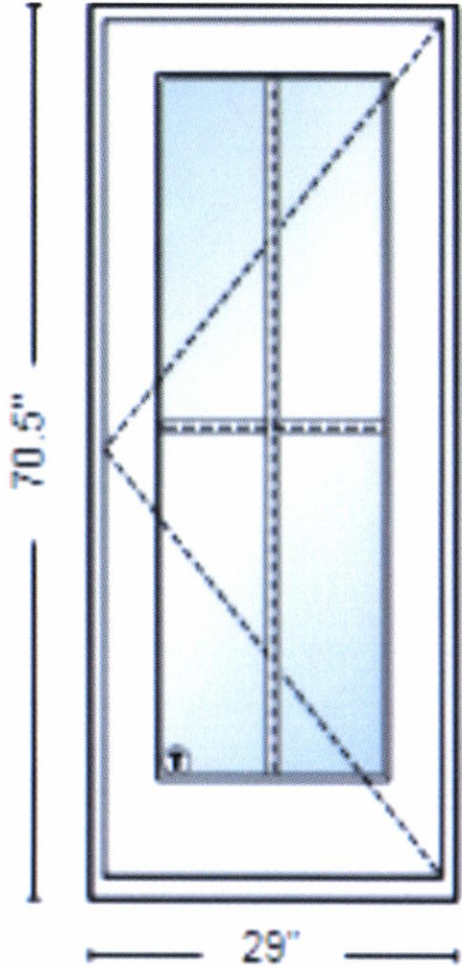

289 Shawmut Ave
Unit #1
Boston MA 02118

Proposal to replace steel security gate with wood and glass door.

Current installed metal security gate

View from sidewalk of current metal security gate

Proposed new door

View of 289 (left door) and 287 (right door) Shawmut Street from across Shawmut Street

289 Shawmut
entrance

287 Shawmut
entrance (see
next page for
current door)

Existing door at 287
Shawmut Ave