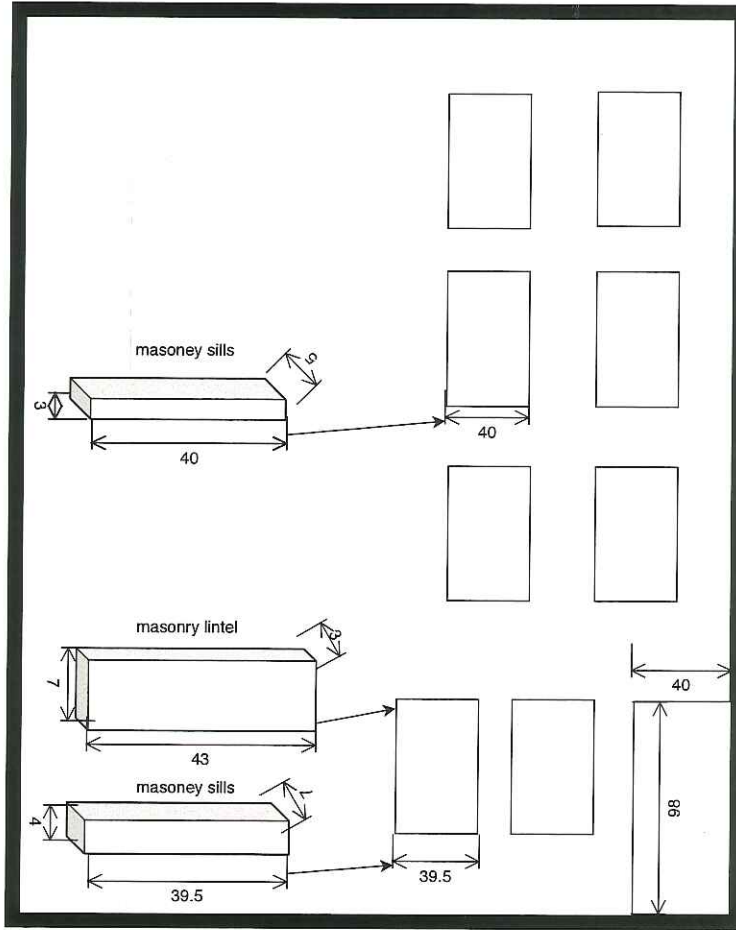

ENVIRONMENT DEPT
RECEIVED

9 AUG -6 AM 9:57

27 pinckney

Repair the limestone , use the company Martignetti in Woburn to order the material to match the color as closely as we can .

...will be ... of the ...
... ..