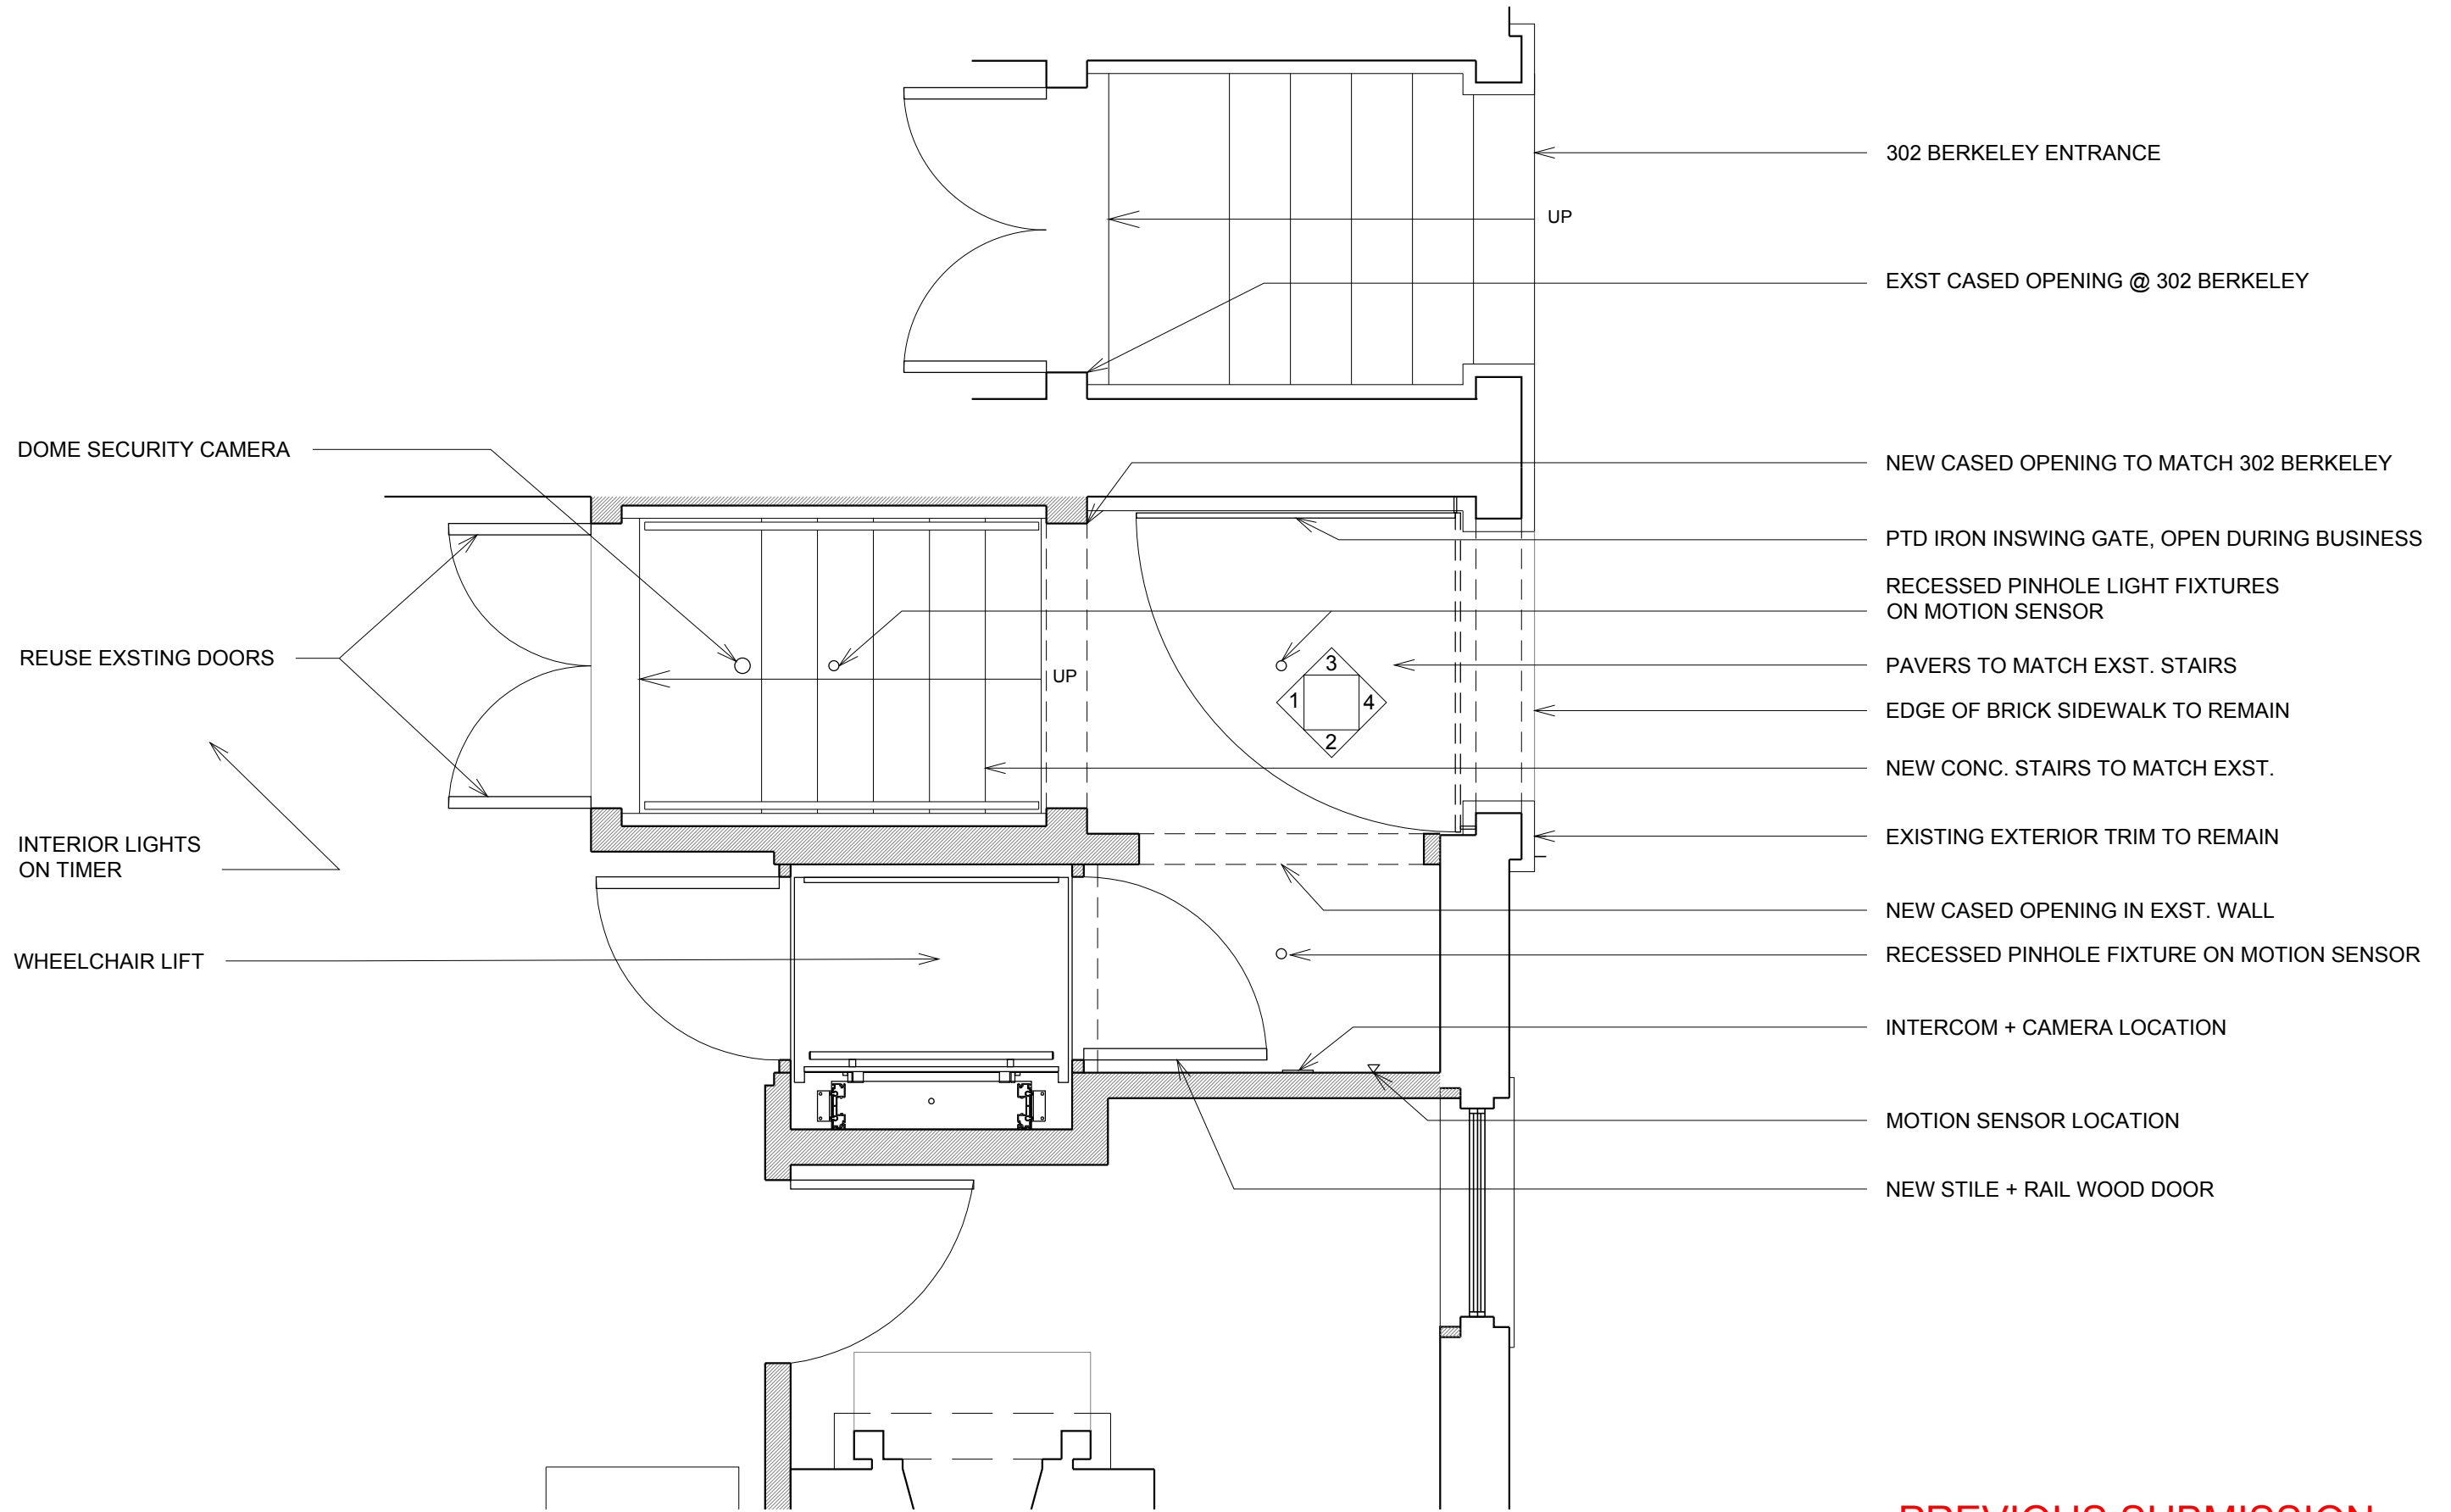

BERKELEY STREET

MARLBOROUGH STREET

FRENCH CULTURAL CENTER
53 MARLBOROUGH / 300 BERKELEY STREET

PROPOSED FIRST FLOOR PLAN

SCALE: 3/32" = 1'-0"

DATE: 7.23.2019

302 BERKELEY ENTRANCE

UP

UP

PAVERS TO MATCH EXST. STAIRS

EDGE OF BRICK SIDEWALK TO REMAIN

NEW CONC. STAIRS TO MATCH EXST.

INTERIOR LIGHTS
ON TIMER

EXISTING EXTERIOR TRIM TO REMAIN

NEW CASED OPENING IN EXST. WALL

RECESSED PINHOLE FIXTURE ON MOTION SENSOR