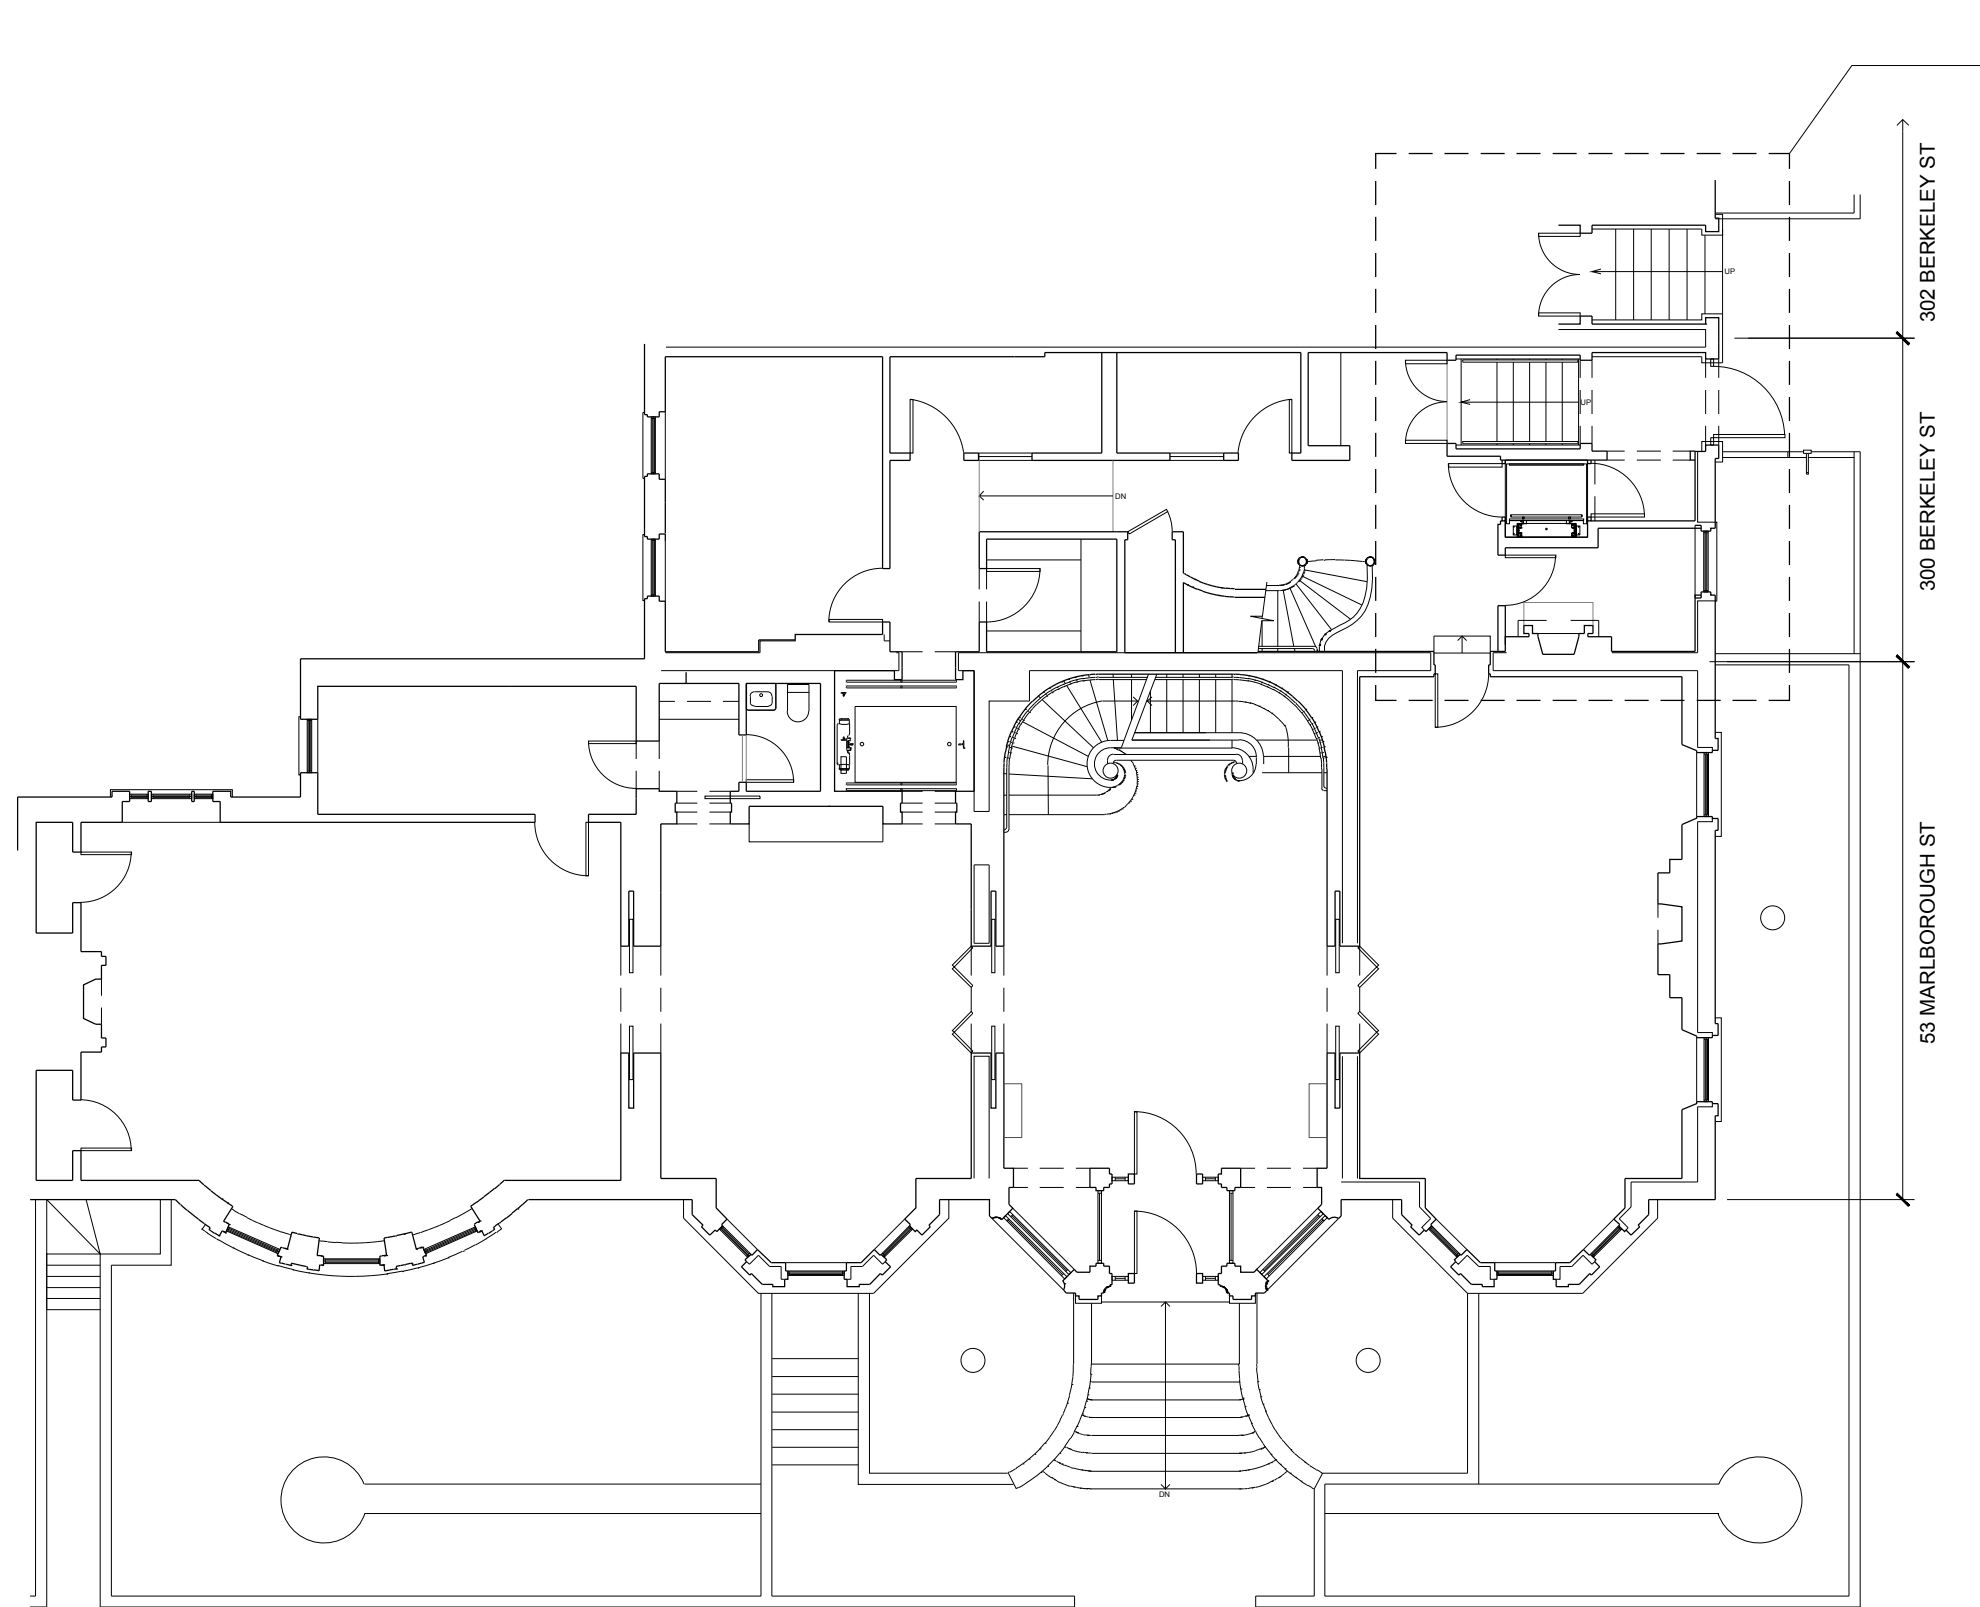

AREA OF PLAN DETAIL
SHOWN DASHED

302 BERKELEY ST

300 BERKELEY ST

53 MARLBOROUGH ST

BERKELEY STREET

MARLBOROUGH STREET

FRENCH CULTURAL CENTER
53 MARLBOROUGH / 300 BERKELEY STREET

PROPOSED FIRST FLOOR PLAN

SCALE: 3/32" = 1'-0"

DATE: 7.23.2019