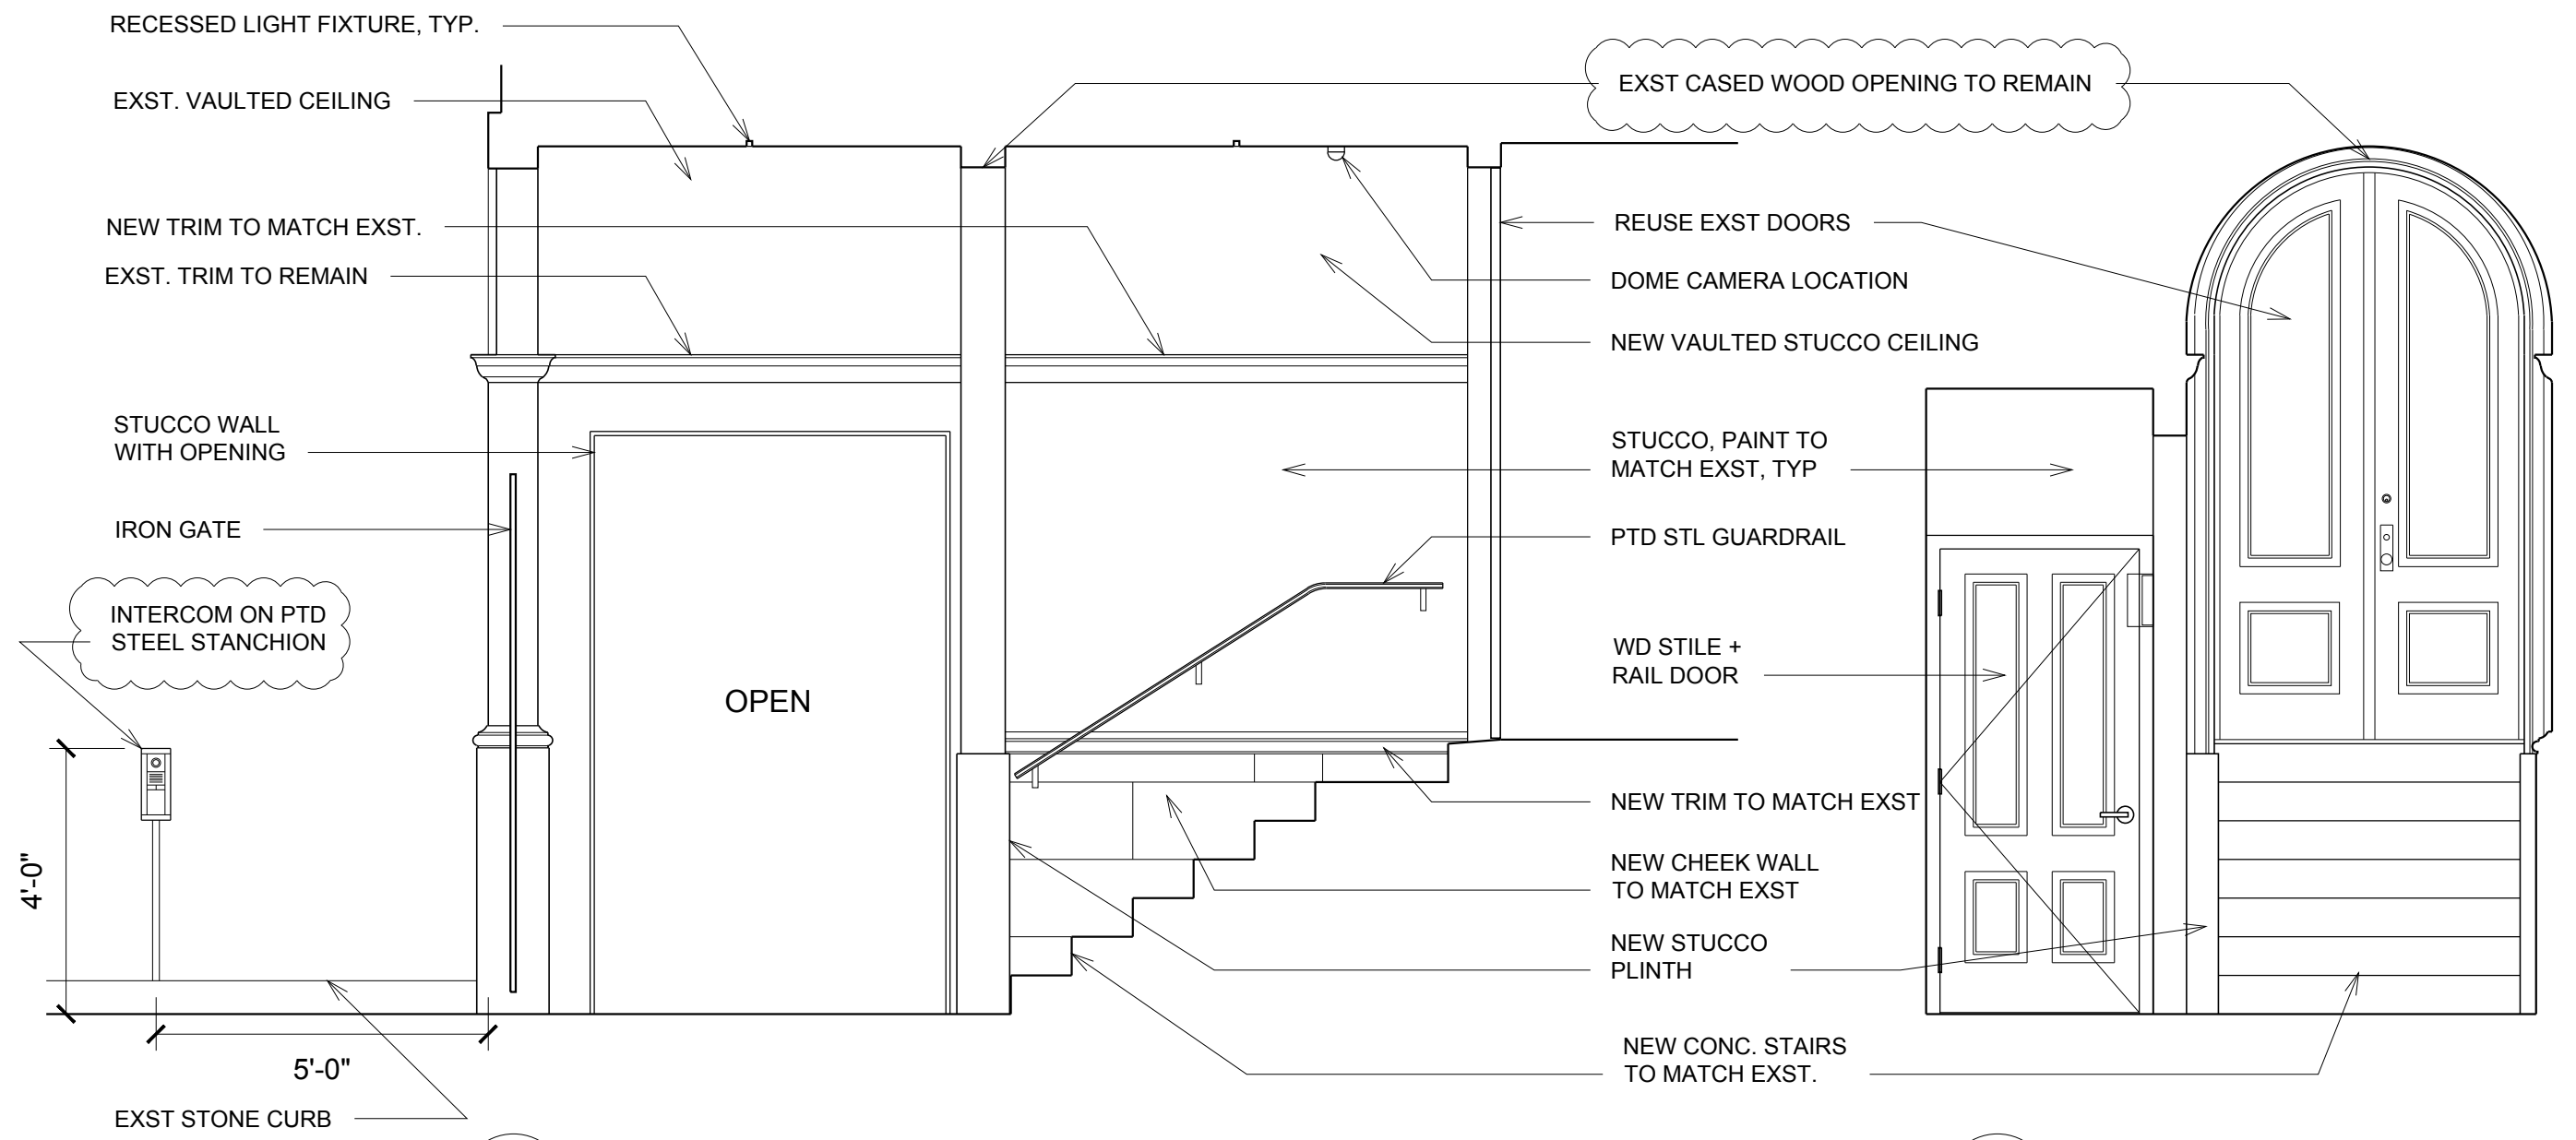

WHEELCHAIR LIFT

INTERCOM + CAMERA LOCATION

MOTION SENSOR LOCATION

NEW STILE + RAIL WOOD DOOR

PREVIOUS SUBMISSION

2 BERKELEY ENTRY FACING SOUTH
3/8" = 1'-0"

1 BERKELEY ENTRY FACING WEST
3/8" = 1'-0"

EXST EXTERIOR
ARCHED OPENING +
PILASTERS TO REMAIN