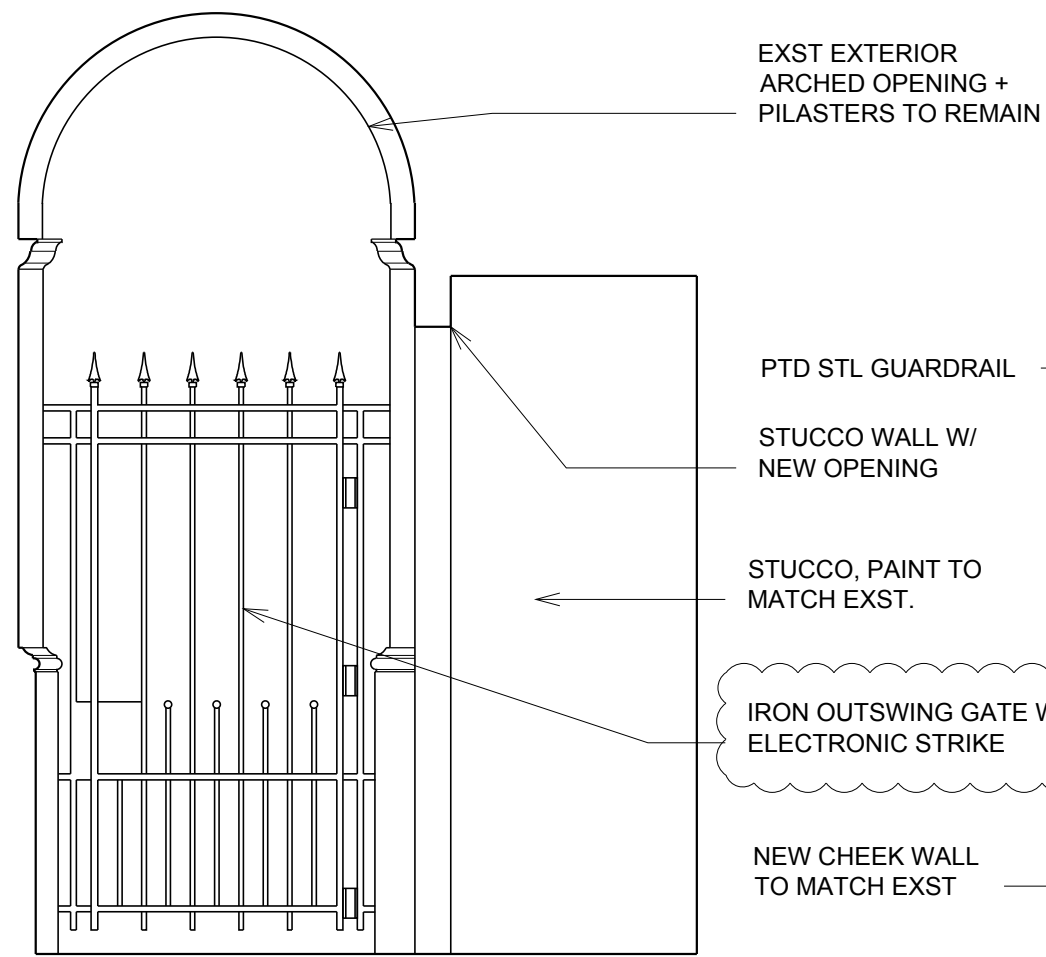

UP

PAVERS TO MATCH EXST. STAIRS

EDGE OF BRICK SIDEWALK TO REMAIN

NEW CONC. STAIRS TO MATCH EXST.

INTERIOR LIGHTS
ON TIMER

EXISTING EXTERIOR TRIM TO REMAIN

NEW CASED OPENING IN EXST. WALL

RECESSED PINHOLE FIXTURE ON MOTION SENSOR

WHEELCHAIR LIFT

INTERCOM + CAMERA LOCATION

MOTION SENSOR LOCATION

NEW STILE + RAIL WOOD DOOR

PREVIOUS SUBMISSION

2 BERKELEY ENTRY FACING SOUTH
3/8" = 1'-0"

1 BERKELEY ENTRY FACING WEST
3/8" = 1'-0"

EXST EXTERIOR
ARCHED OPENING +
PILASTERS TO REMAIN

PTD STL GUARDRAIL

STUCCO WALL W/
NEW OPENING

STUCCO, PAINT TO
MATCH EXST.

IRON OUTSWING GATE W/
ELECTRONIC STRIKE

NEW CHEEK WALL
TO MATCH EXST

MATCH EXST TRIM

EXST TRIM TO REMAIN

EXST CASED WOOD OPENING
TO REMAIN