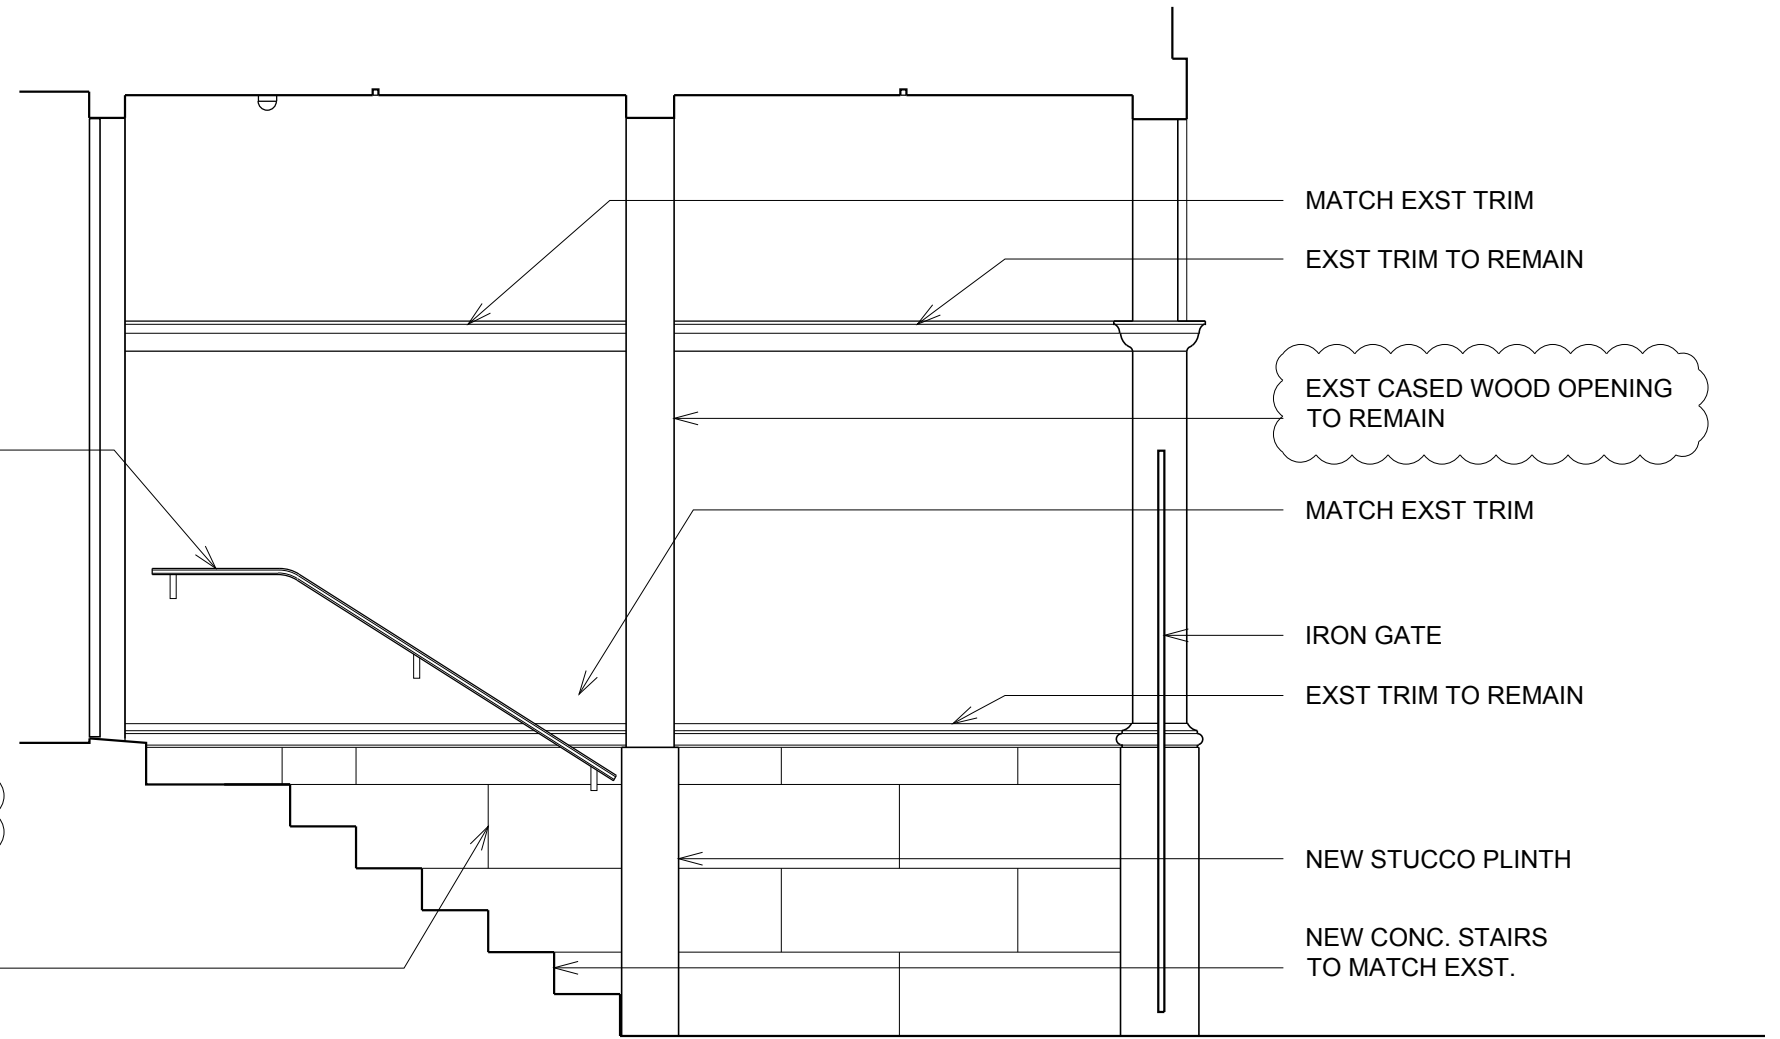

2 BERKELEY ENTRY FACING SOUTH
3/8" = 1'-0"

1 BERKELEY ENTRY FACING WEST
3/8" = 1'-0"

MATCH EXST TRIM

EXST TRIM TO REMAIN

EXST CASED WOOD OPENING
TO REMAIN

MATCH EXST TRIM

IRON GATE

EXST TRIM TO REMAIN

NEW STUCCO PLINTH

NEW CONC. STAIRS
TO MATCH EXST.

4 BERKELEY ENTRY FACING EAST
3/8" = 1'-0"

3 BERKELEY ENTRY FACING NORTH
3/8" = 1'-0"