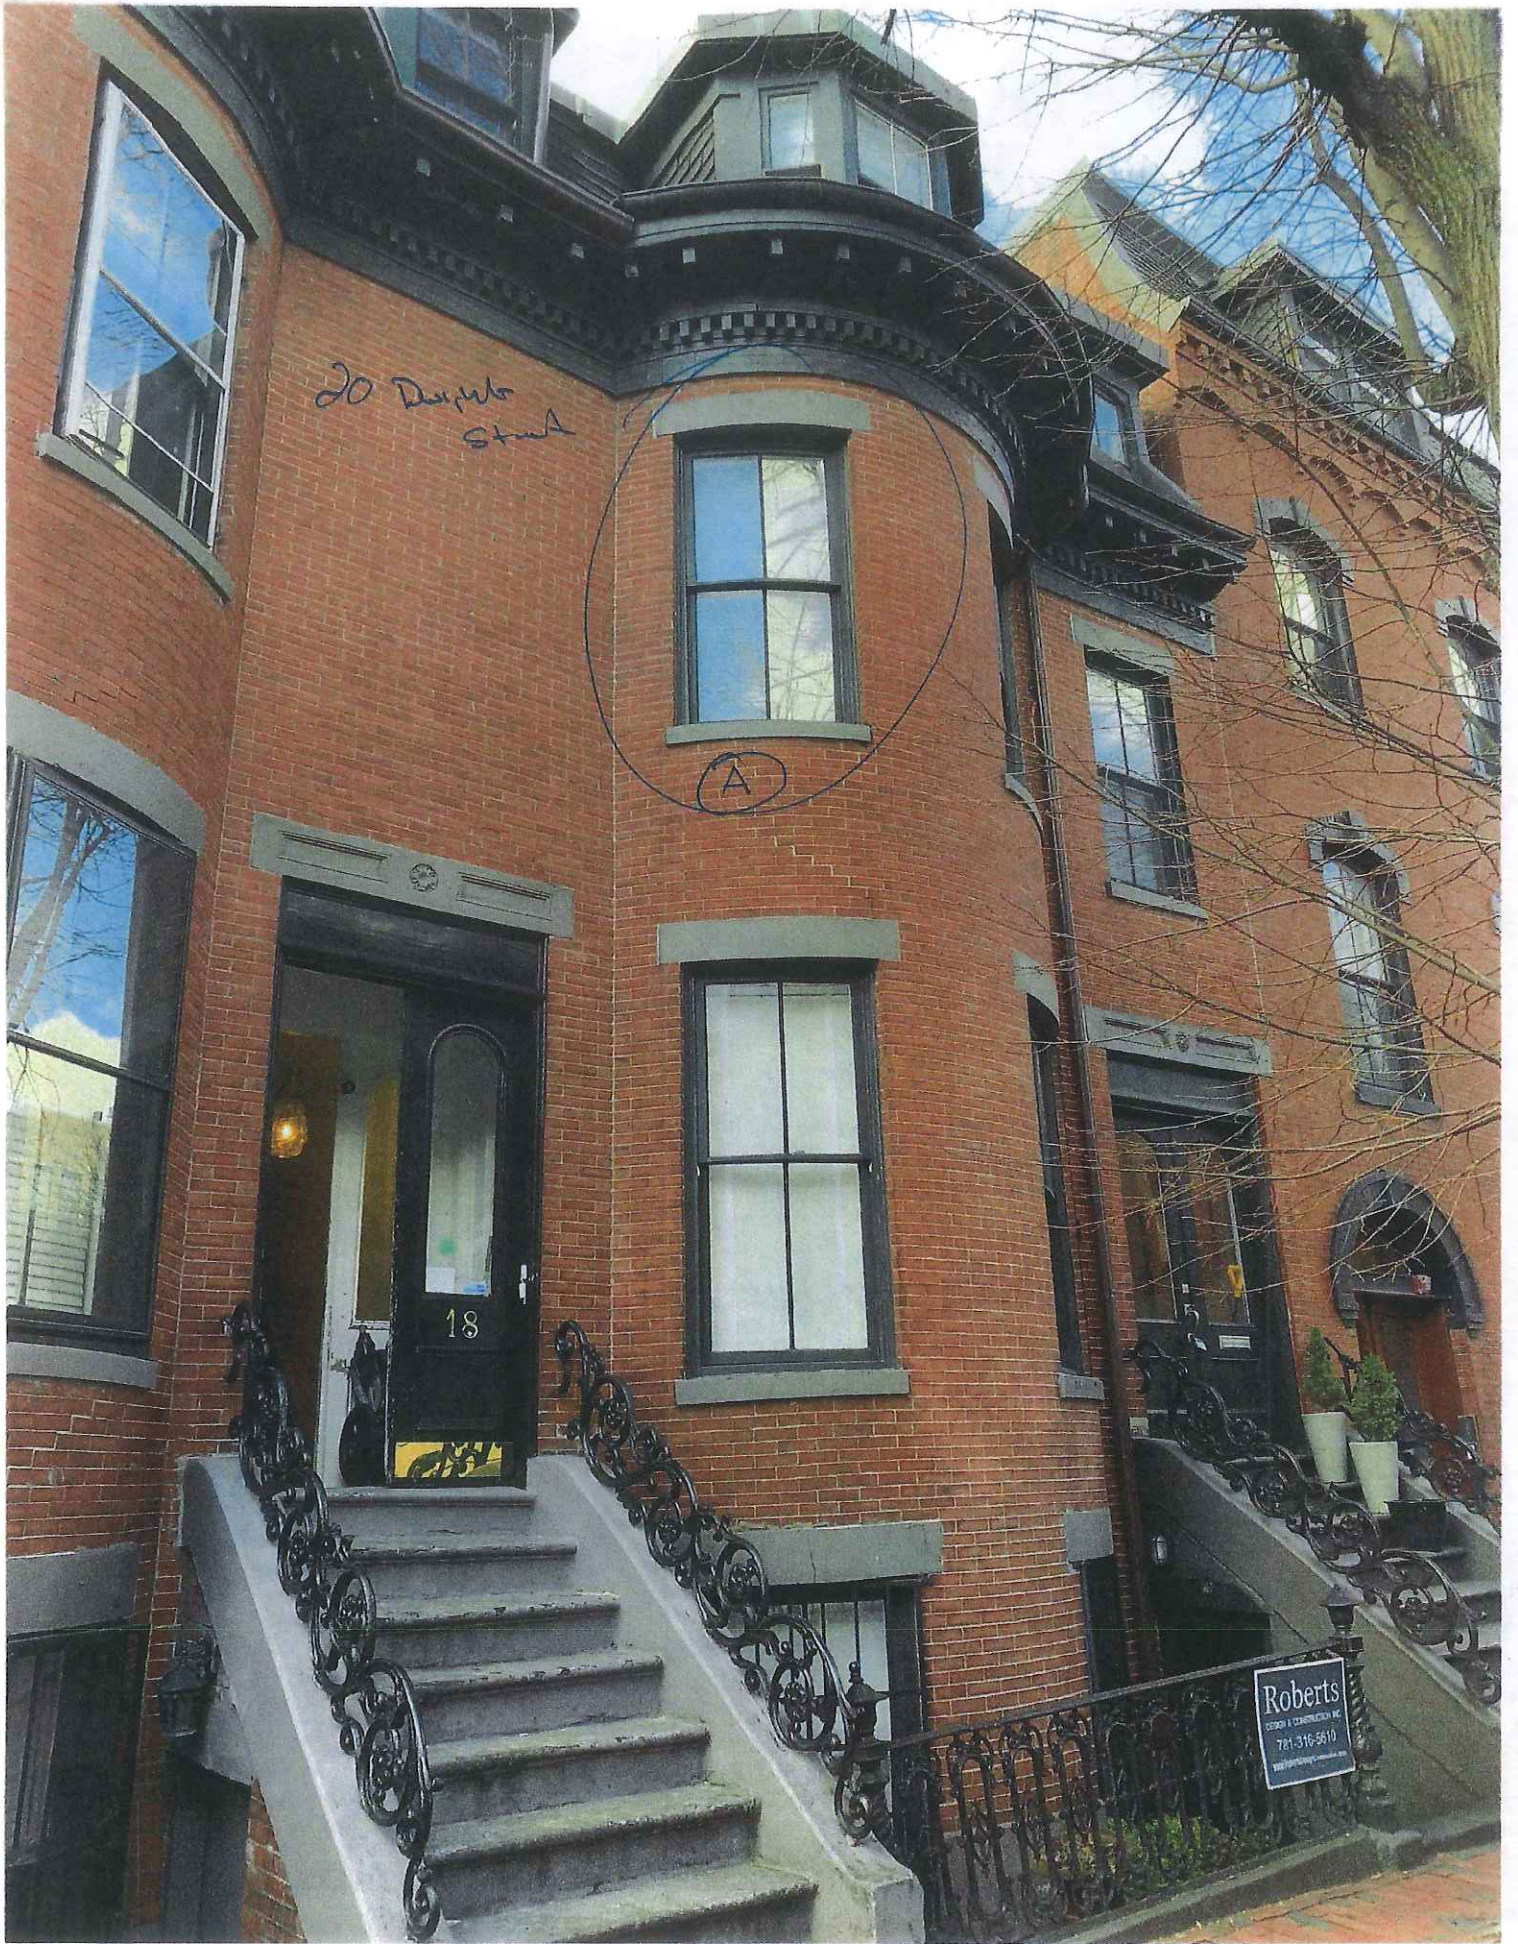

Laura Newport  
320 Shawmut Ave #2  
Boston, MA 02118

↓ #2

↓ #3

20 Dupont  
Street

A

18

Roberts  
CONCRETE & CONSTRUCTION INC.  
781-316-5610  
www.robconcrete.com

B

D

Lights

Darks

Laura Newport  
320 Shawmut Ave #2  
Boston, MA 02118

↓ #1

Laura Newport  
320 Shawmut Ave, #2  
Boston, MA 02118

Laura Newport  
320 Shawmut Ave #2  
Boston, MA 02118

A3

Laura Newport  
320 Shawmut Ave, #2  
Boston, MA 02118

Laura Newport  
320 Shawmut Ave, #2  
Boston, MA 02118

Laura Newport  
320 Shawmut Ave #2  
Boston, MA 02118

Laura Newport  
320 Shawmut Ave, #2  
Boston, MA 02118