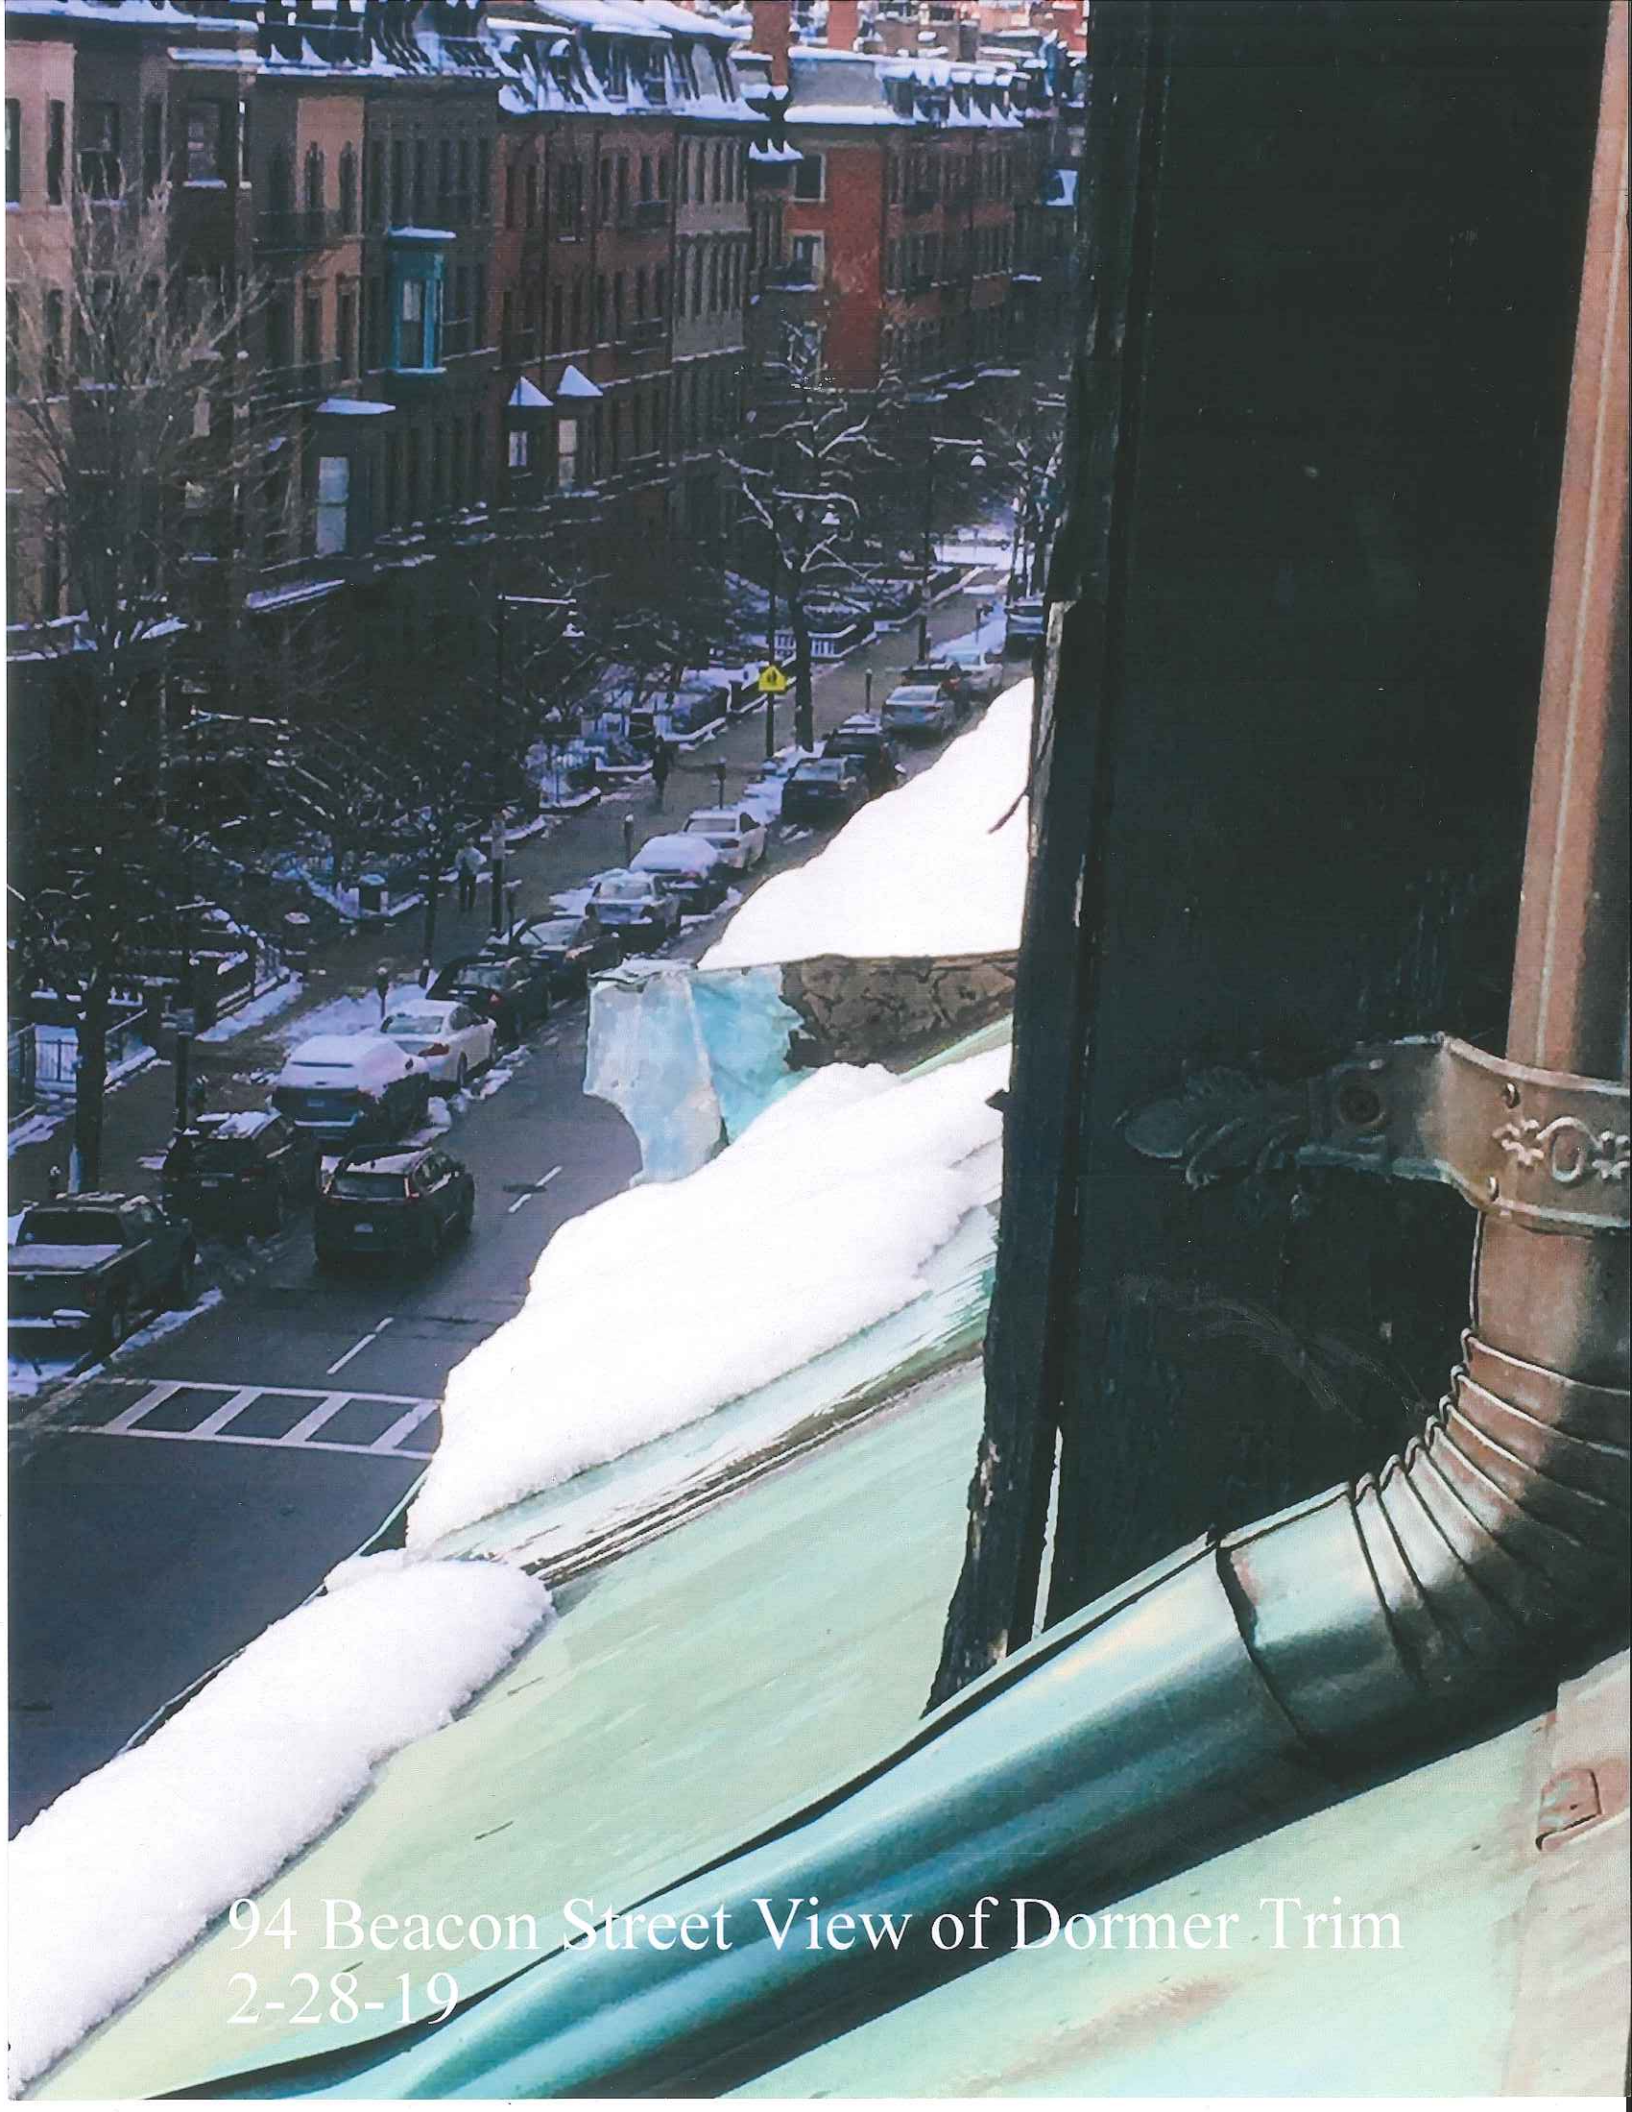

94 Beacon Street - View of Roof
February 28, 2019

94 Beacon Street Dormer Trim Detail
2-28-19

94 Beacon Street View of Dormer
2-28-19

94 Beacon Street View of Dormer Trim
2-28-19

RED HATCHED AREA DENOTES AREA OF ROOF TO BE REPLACED WITH SALVAGED SLATE ROOF & NEW SLATE TO MATCH EXISTING, TYP.

NEW COPPER FLASHING @ GLAZED ROOF PERIMETER, TYP.

NEW COPPER GUTTER & FLASHING

GLAZED ROOF SYSTEM TO MATCH EXISTING ROOF PITCH. ALL EXTERIOR MULLION AND SOLID PANELS TO BE COPPER CLAD