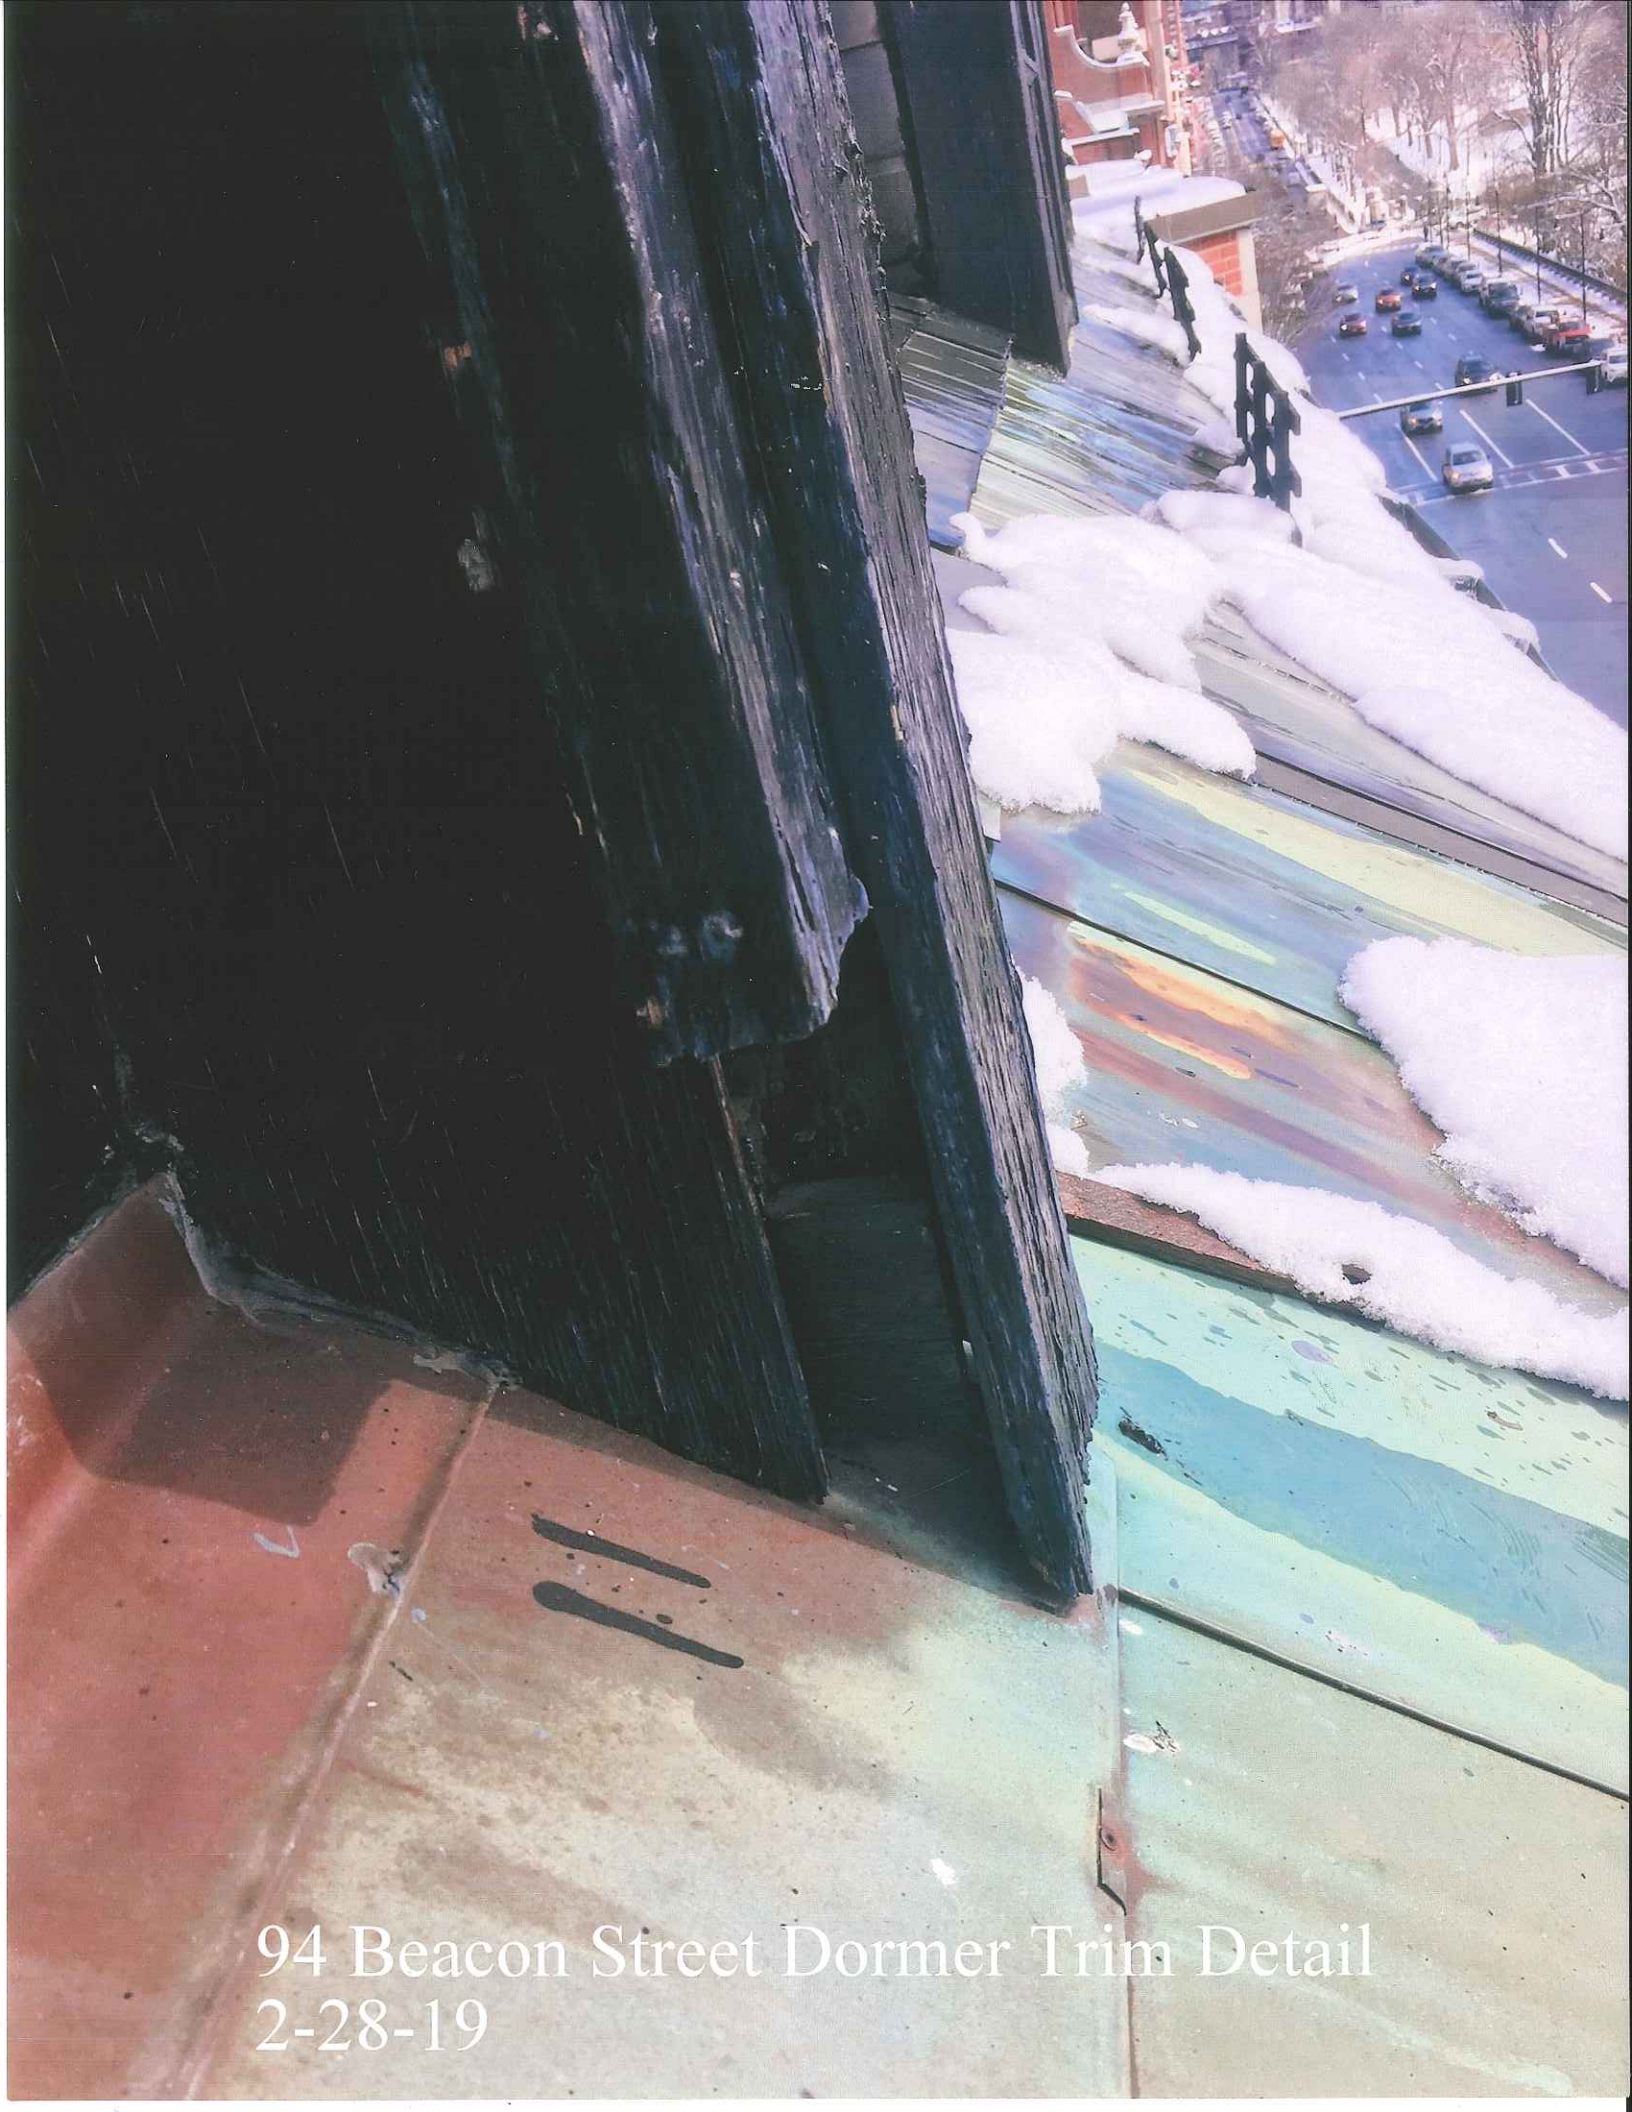

94 Beacon Street - View of Roof
February 28, 2019

94 Beacon Street Dormer Trim Detail
2-28-19

94 Beacon Street View of Dormer
2-28-19

94 Beacon Street View of Dormer Trim
2-28-19

RED HATCHED AREA DENOTES AREA OF ROOF TO BE REPLACED WITH SALVAGED SLATE ROOF & NEW SLATE TO MATCH EXISTING, TYP.

NEW COPPER FLASHING @ GLAZED ROOF PERIMETER, TYP.

NEW COPPER GUTTER & FLASHING

GLAZED ROOF SYSTEM TO MATCH EXISTING ROOF PITCH. ALL EXTERIOR MULLION AND SOLID PANELS TO BE COPPER CLAD