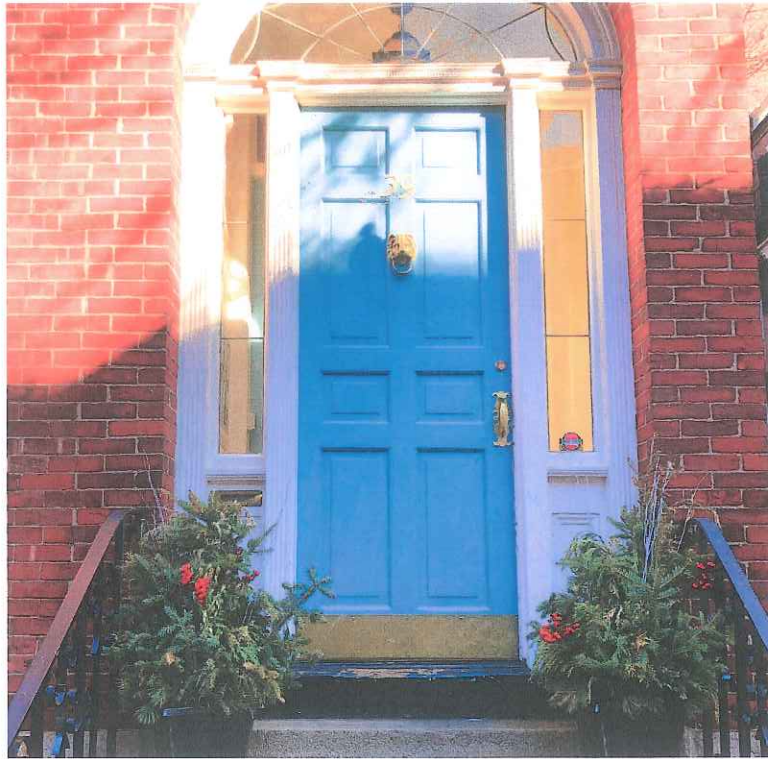

1. EXISTING DOOR AT 41 CHESTNUT STREET

2. PROPOSED DOOR AT 41 CHESTNUT STREET

3. PROPOSED DOOR COLOR  
BENJAMIN MOORE 585  
LADY LIBERTY

4. 47 CHESTNUT STREET

5. 50 CHESTNUT STREET

6. 49 CHESTNUT STREET

7. 43 CHESTNUT STREET