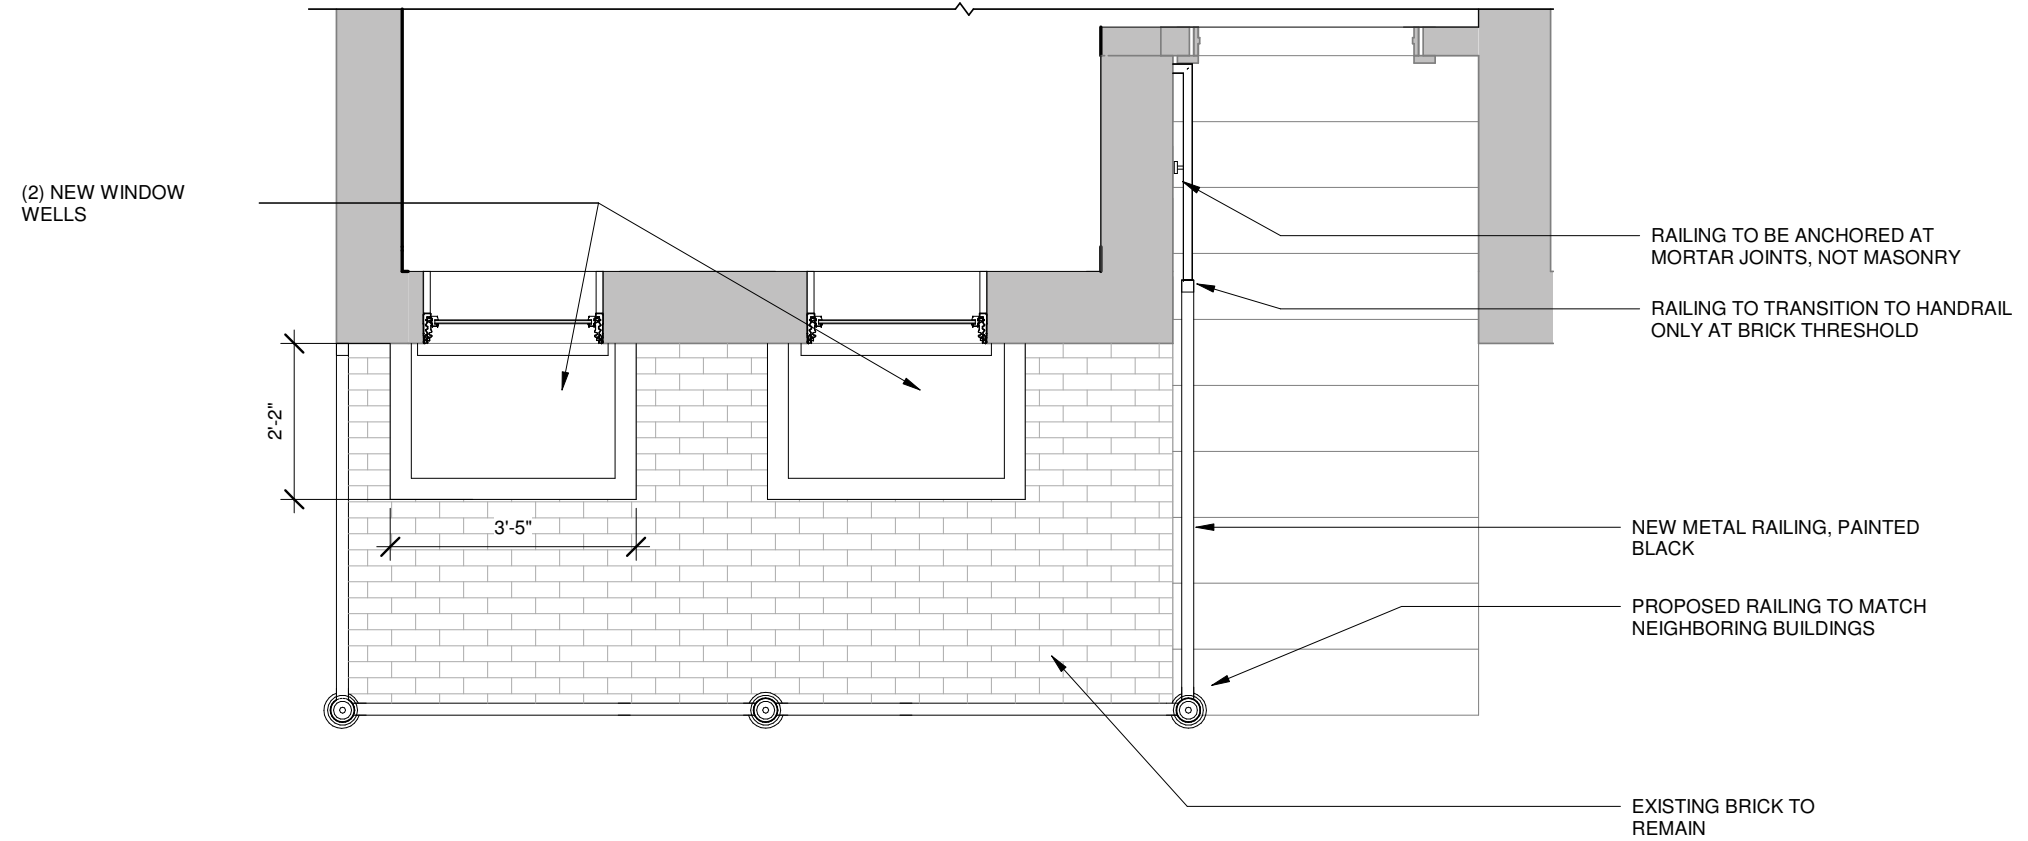

32 Clarendon

42 Clarendon

46 Clarendon
Project Site

SURROUNDING CONTEXT
LIGHTWELL PRECEDENTS ON CLARENDON ST

46 CLARENDON ST
ZEPHYR ARCHITECTS 

PROPOSED DESIGN
 PROPOSED ELEVATION

46 CLARENDON ST
ZEPHYR ARCHITECTS 

ENLARGED WINDOW WELL PLAN

ENLARGED WINDOW WELL SECTION

PROPOSED DESIGN
 PROPOSED LIGHT WELL DESIGN

46 CLARENDON ST
ZEPHYR ARCHITECTS