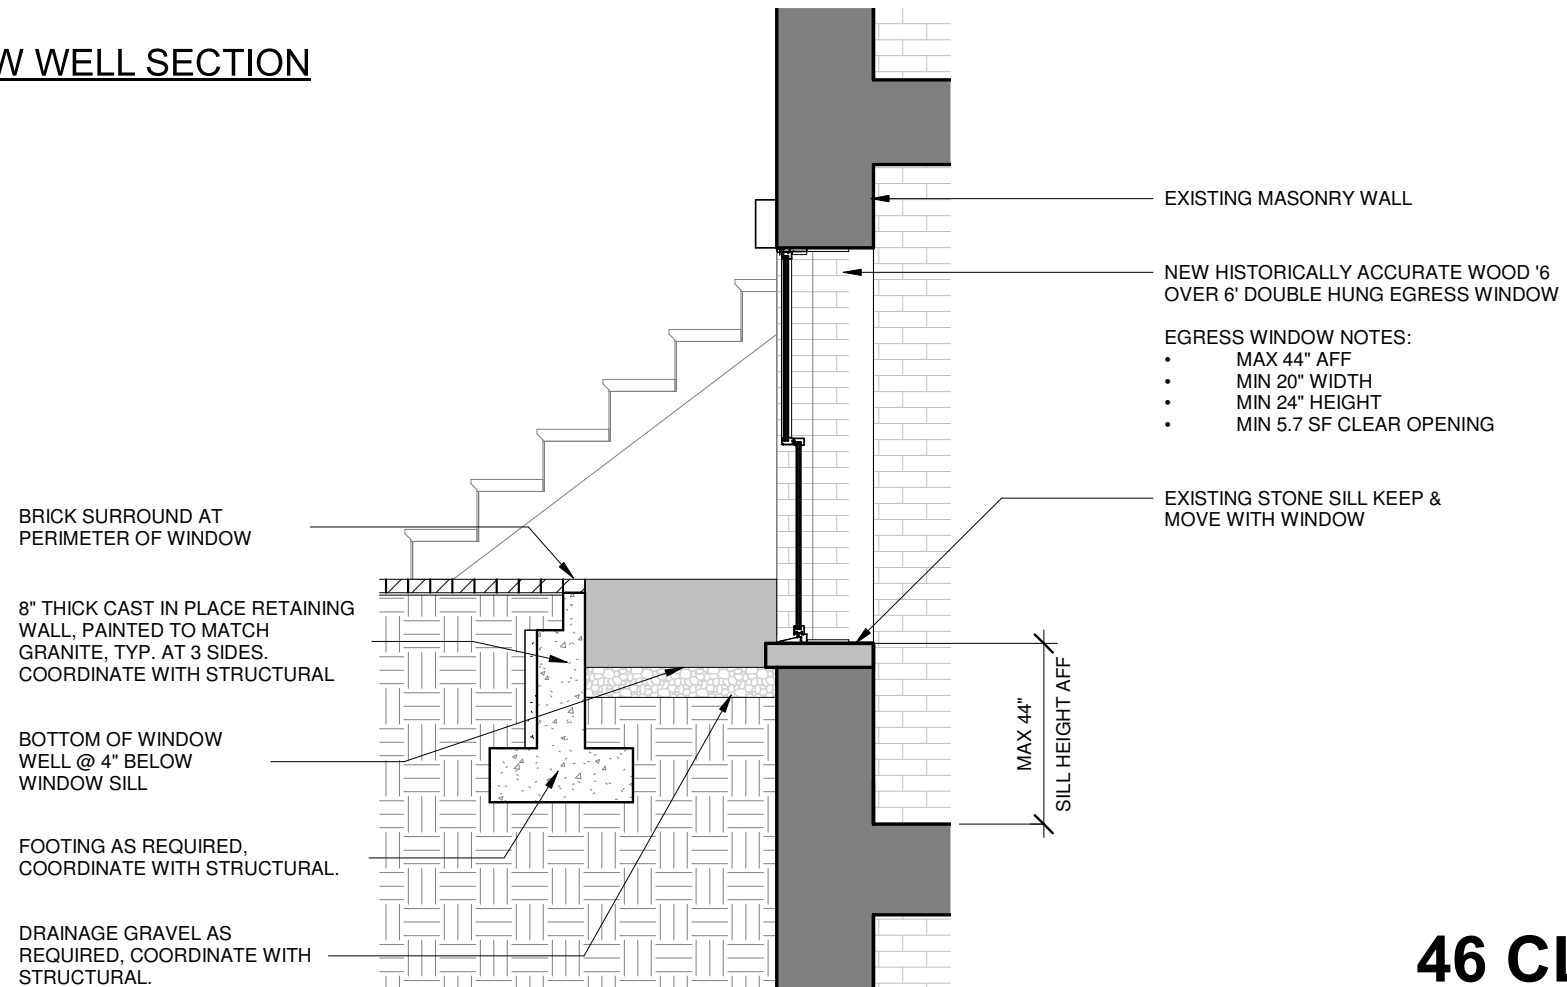

46 Clarendon

SITE LOCATION
46 CLARENDON ST, BOSTON MA

46 CLARENDON ST
ZEPHYR ARCHITECTS 

All buildings on this block, addresses 24 Clarendon through 44 Clarendon show window well with painted black railing.

32 Clarendon

42 Clarendon

46 Clarendon
Project Site

SURROUNDING CONTEXT
LIGHTWELL PRECEDENTS ON CLARENDON ST

46 CLARENDON ST
ZEPHYR ARCHITECTS 

PROPOSED DESIGN
 PROPOSED ELEVATION

46 CLARENDON ST
ZEPHYR ARCHITECTS 

ENLARGED WINDOW WELL PLAN

ENLARGED WINDOW WELL SECTION

PROPOSED DESIGN
 PROPOSED LIGHT WELL DESIGN

46 CLARENDON ST
ZEPHYR ARCHITECTS