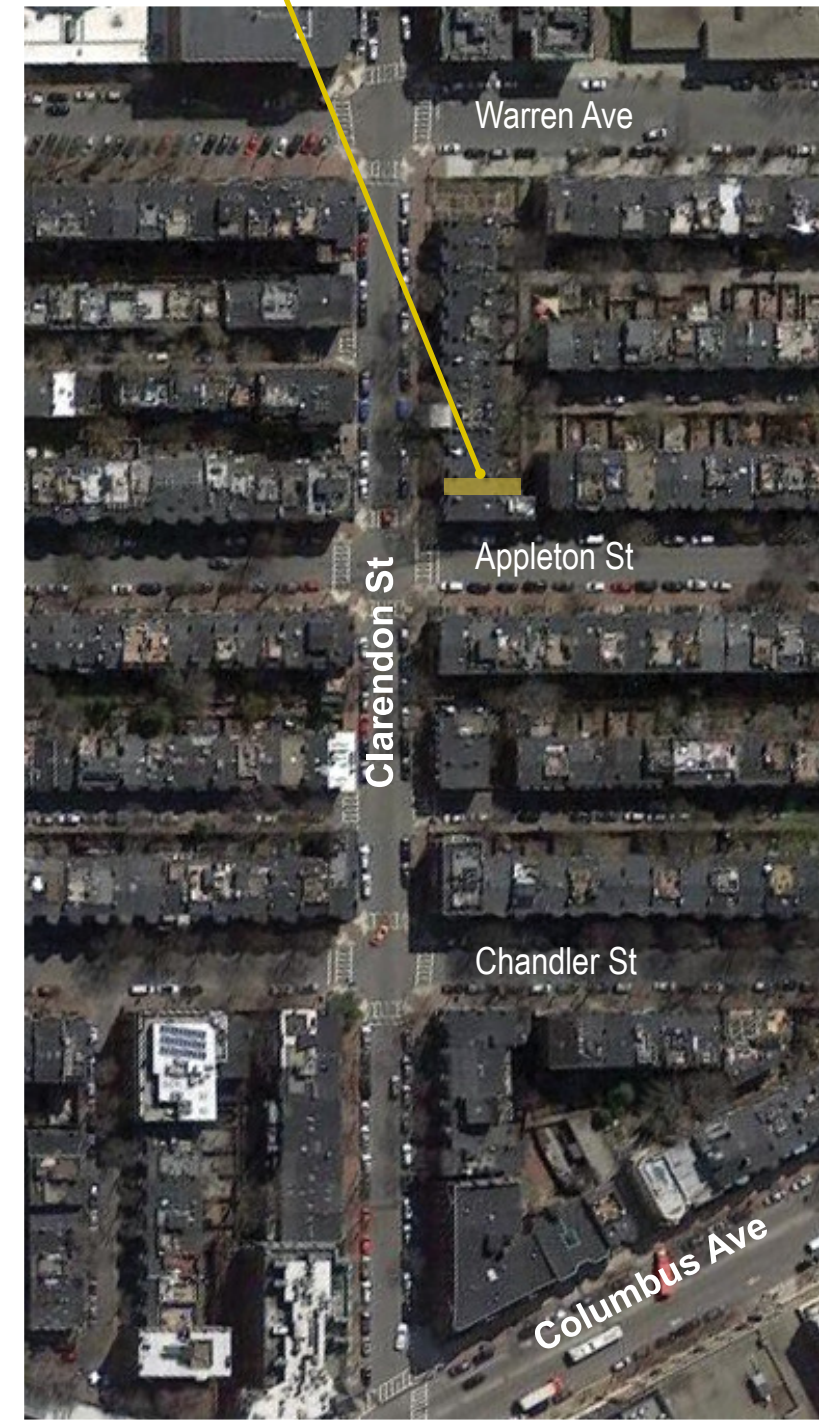

46 Clarendon

SITE LOCATION
46 CLARENDON ST, BOSTON MA

46 CLARENDON ST
ZEPHYR ARCHITECTS 

All buildings on this block, addresses 24 Clarendon through 44 Clarendon show window well with painted black railing.

32 Clarendon

42 Clarendon

46 Clarendon
Project Site

SURROUNDING CONTEXT
LIGHTWELL PRECEDENTS ON CLARENDON ST

46 CLARENDON ST
ZEPHYR ARCHITECTS 

PROPOSED DESIGN
 PROPOSED ELEVATION

46 CLARENDON ST
ZEPHYR ARCHITECTS 