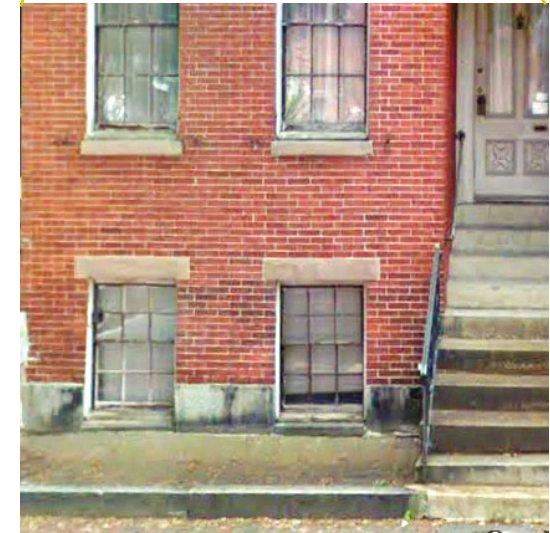

46 Clarendon

SITE LOCATION
46 CLARENDON ST, BOSTON MA

46 CLARENDON ST
ZEPHYR ARCHITECTS 

All buildings on this block, addresses 24 Clarendon through 44 Clarendon show window well with painted black railing.

32 Clarendon

42 Clarendon

46 Clarendon
Project Site

SURROUNDING CONTEXT
LIGHTWELL PRECEDENTS ON CLARENDON ST

46 CLARENDON ST
ZEPHYR ARCHITECTS 

PROPOSED DESIGN
 PROPOSED ELEVATION

46 CLARENDON ST
ZEPHYR ARCHITECTS 