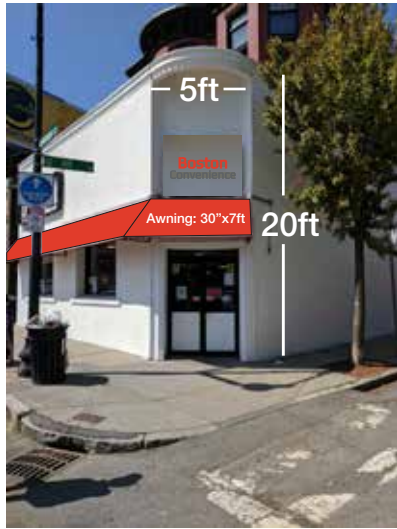

Recover with Sunbrella Fabric
Use Existing Frame in Place

Left Sign: 48x105" = 35 sqft.
Right Sign: 19x56" = 7.38 sqft.
(Smaller sizes than sign cabinets
from previous tenant Tedeschi's)

Left Side Awning: 30"x27 ft
Right Side Awning: 30" 7ft

Left Building: 20ft x 30ft = 600 sqft.
Right Building: 20ft x 5ft = 100 sqft.

Installation Address:
1912 Beacon St, Brighton MA

FASTSIGNS

SIGN & GRAPHIC SOLUTIONS MADE SIMPLE

781-938-7700

Nik Shah • 214@fastsigns.com