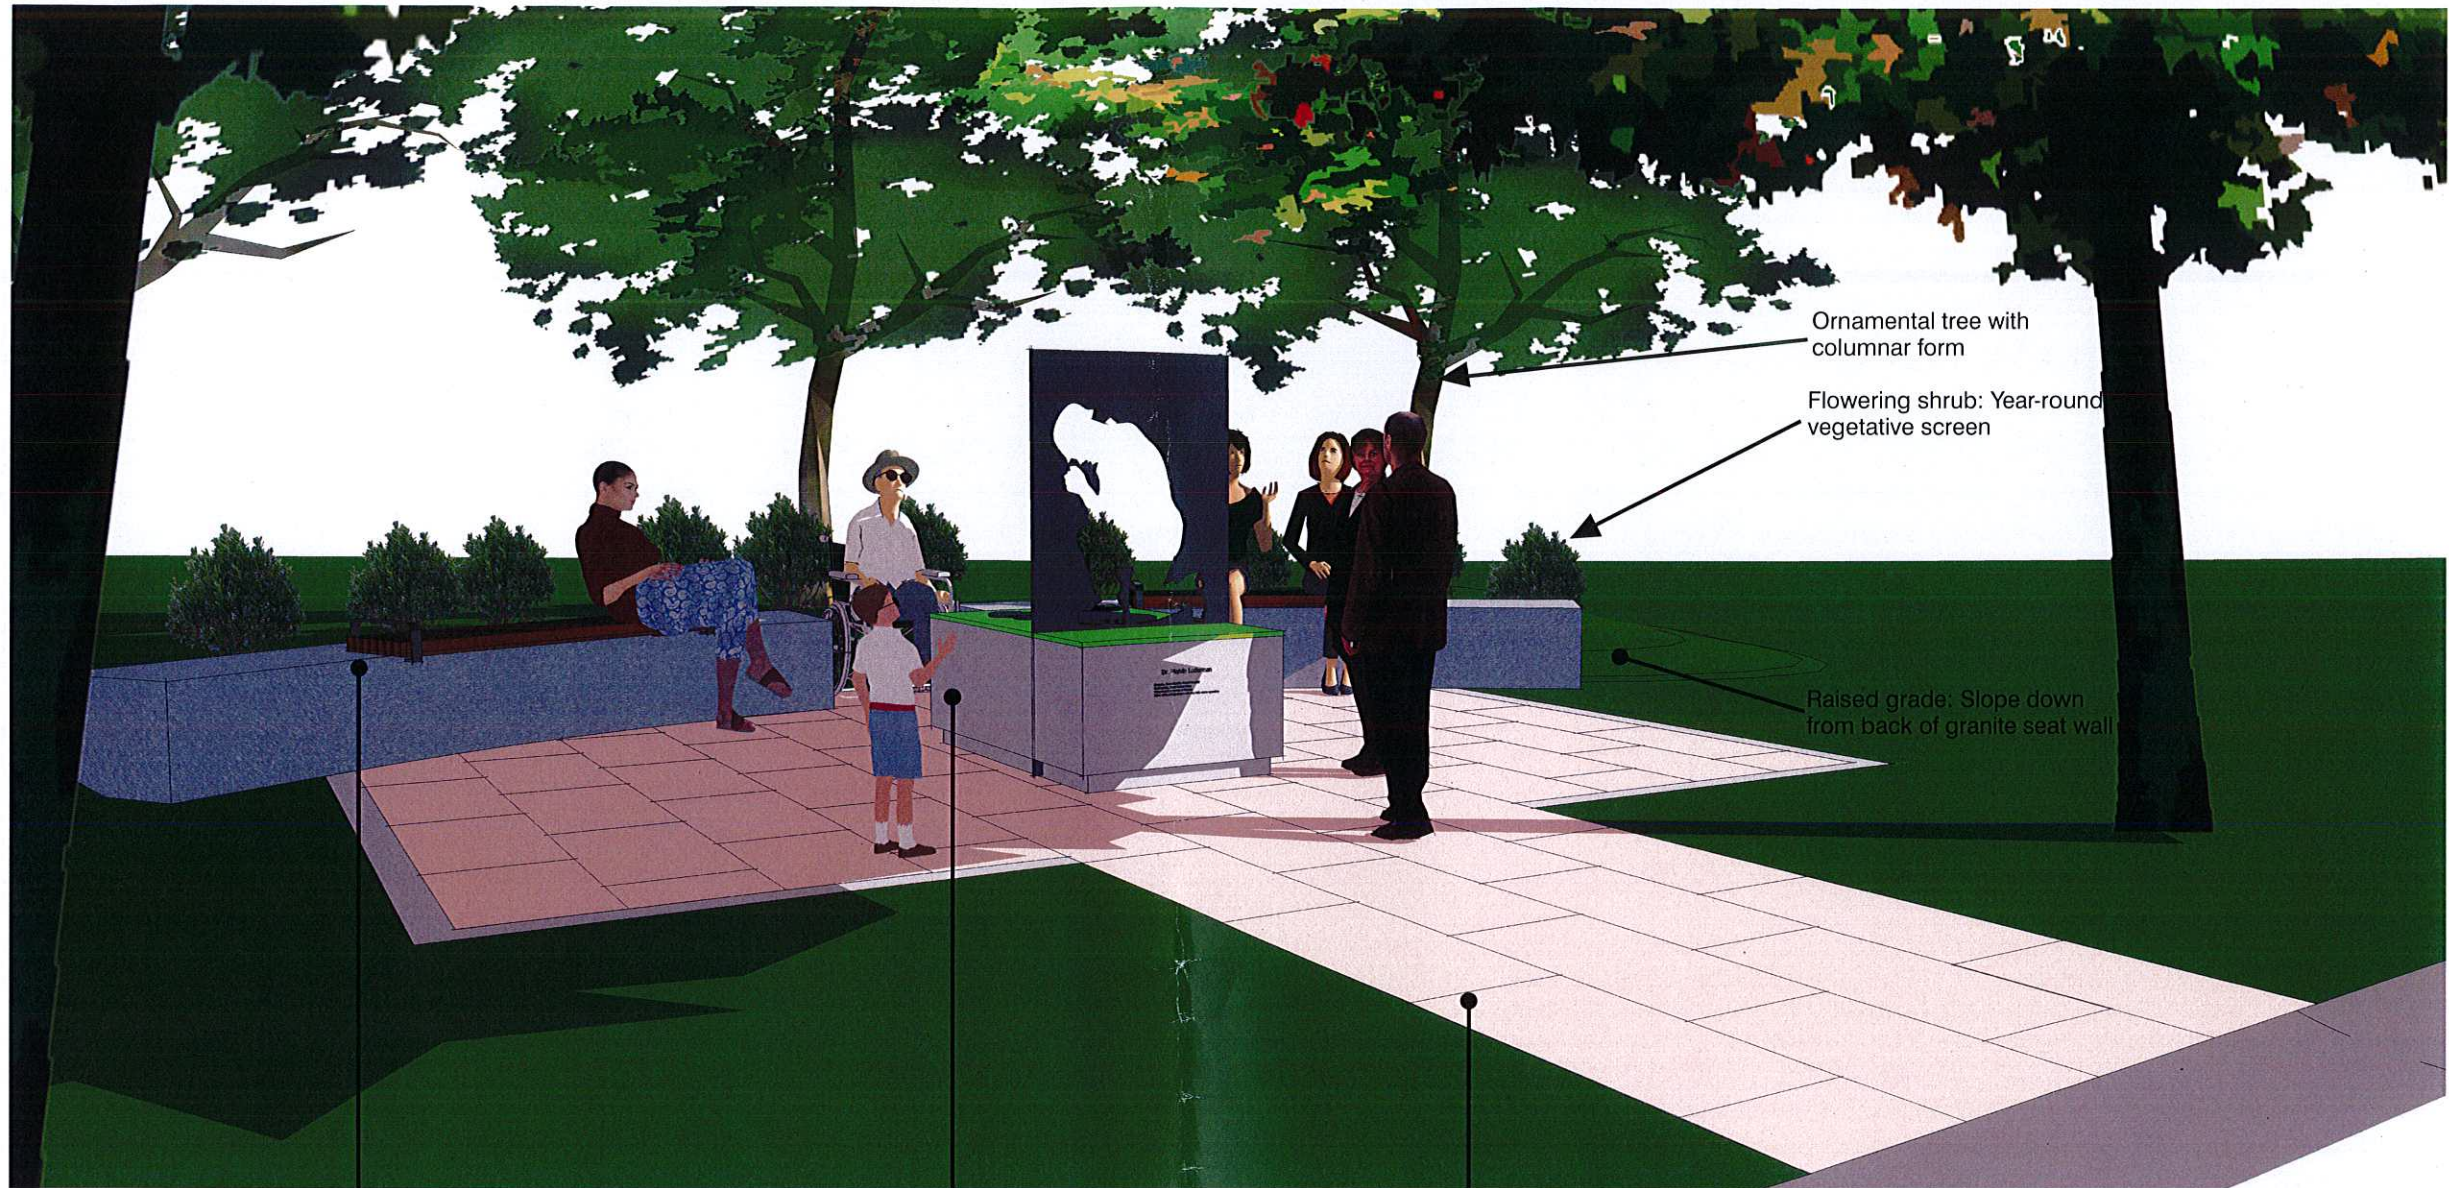

Lederman Memorial and Site Design - Revised Concept

Plan View

Section

Lederman Memorial and Site Design - Revised Concept With Seat Option A

Commonwealth of Massachusetts Department of Conservation and Recreation

Ornamental tree with columnar form

Flowering shrub: Year-round vegetative screen

Raised grade: Slope down from back of granite seat wall

Granite seat wall with cantilevered wooden seats

Memorial

Granite pavers

Lederman Memorial and Site Design - Revised Concept with Seat Option B

Commonwealth of Massachusetts Department of Conservation and Recreation

Ornamental tree with columnar form

Flowering shrub: Year-round vegetative screen

Raised grade: Slope down from back of granite seat wall

Granite seat wall with cantilevered wooden seats with seat backs

Memorial

Granite pavers

Lederman Memorial and Site Design - Revised Concept

Commonwealth of Massachusetts Department of Conservation and Recreation