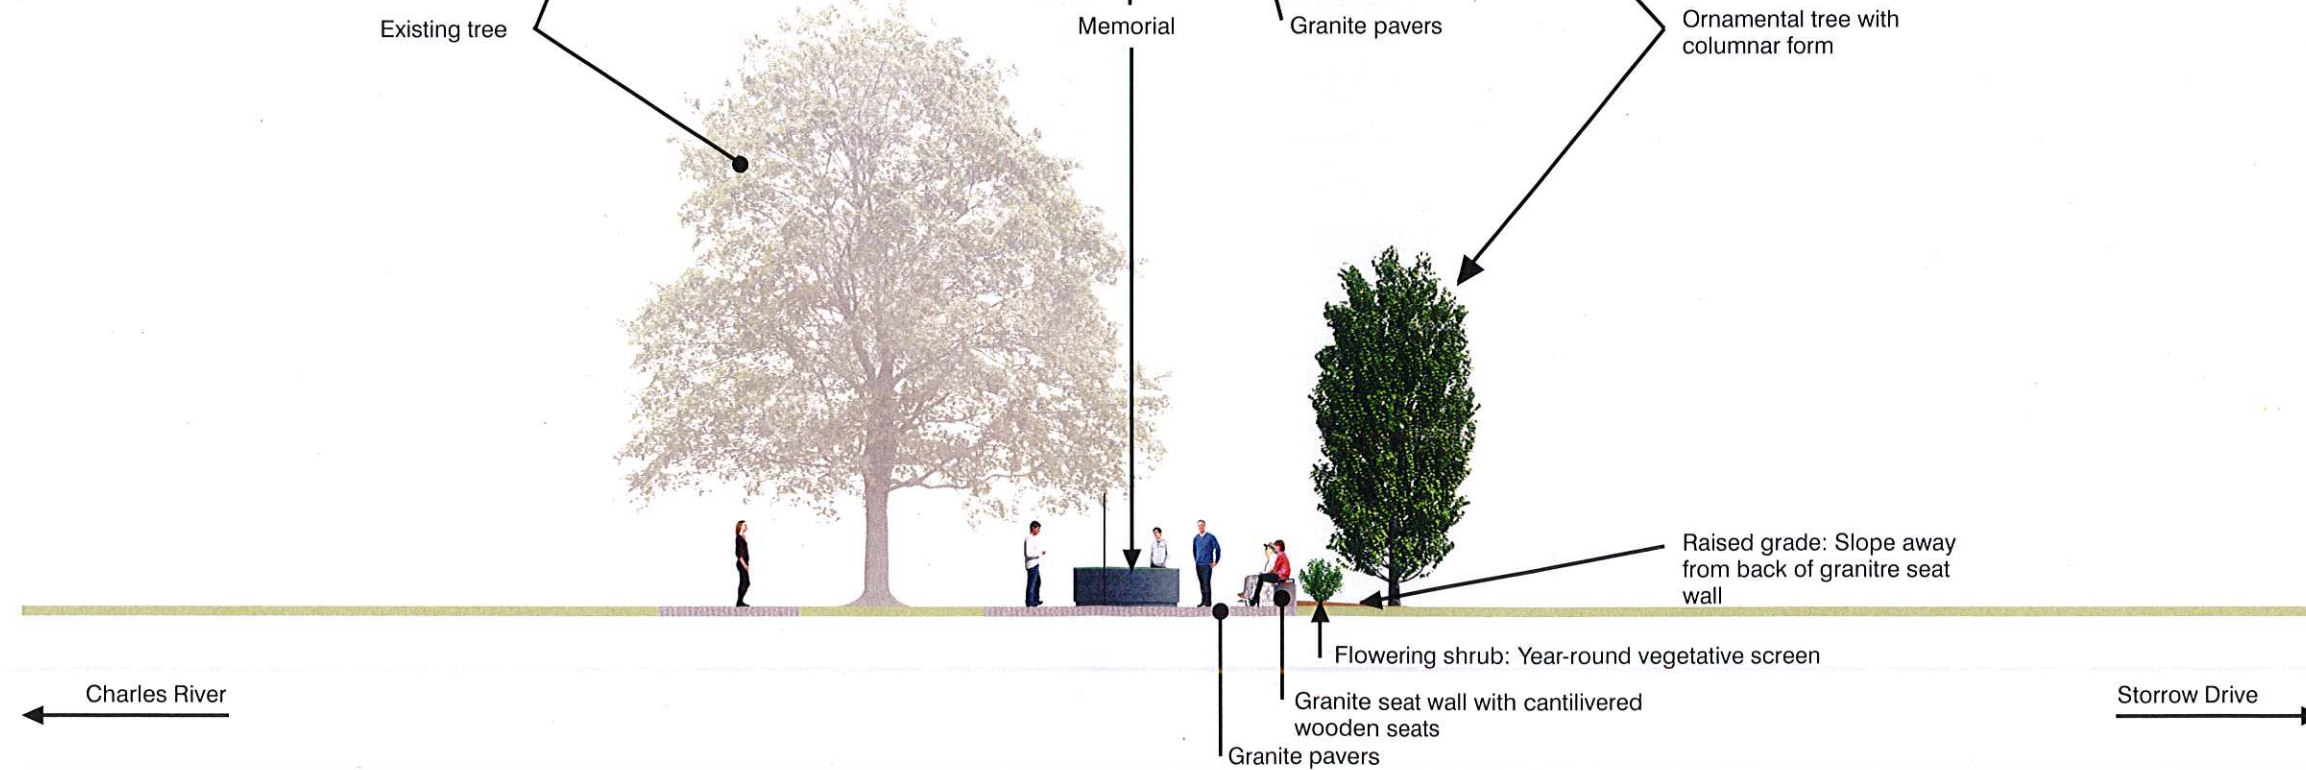

Lederman Memorial and Site Design - Revised Concept

Section