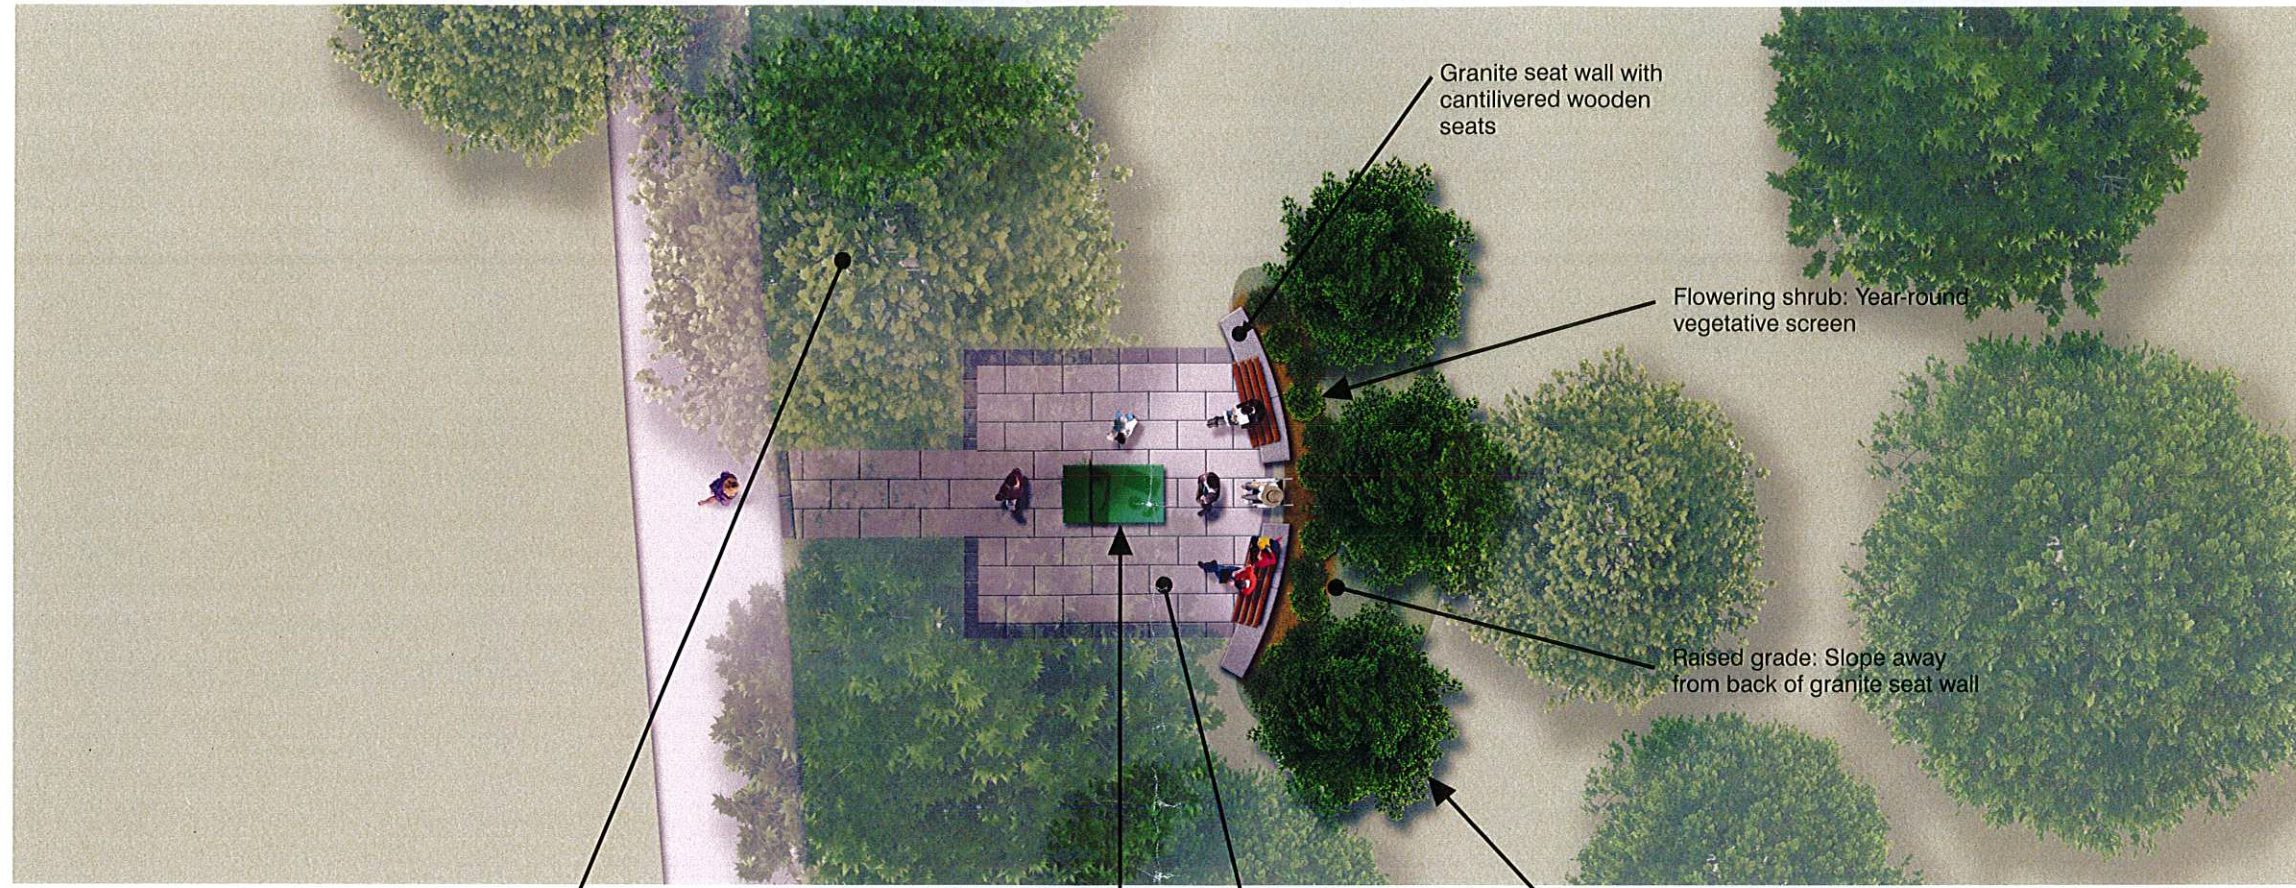

Lederman Memorial and Site Design - Revised Concept

Plan View