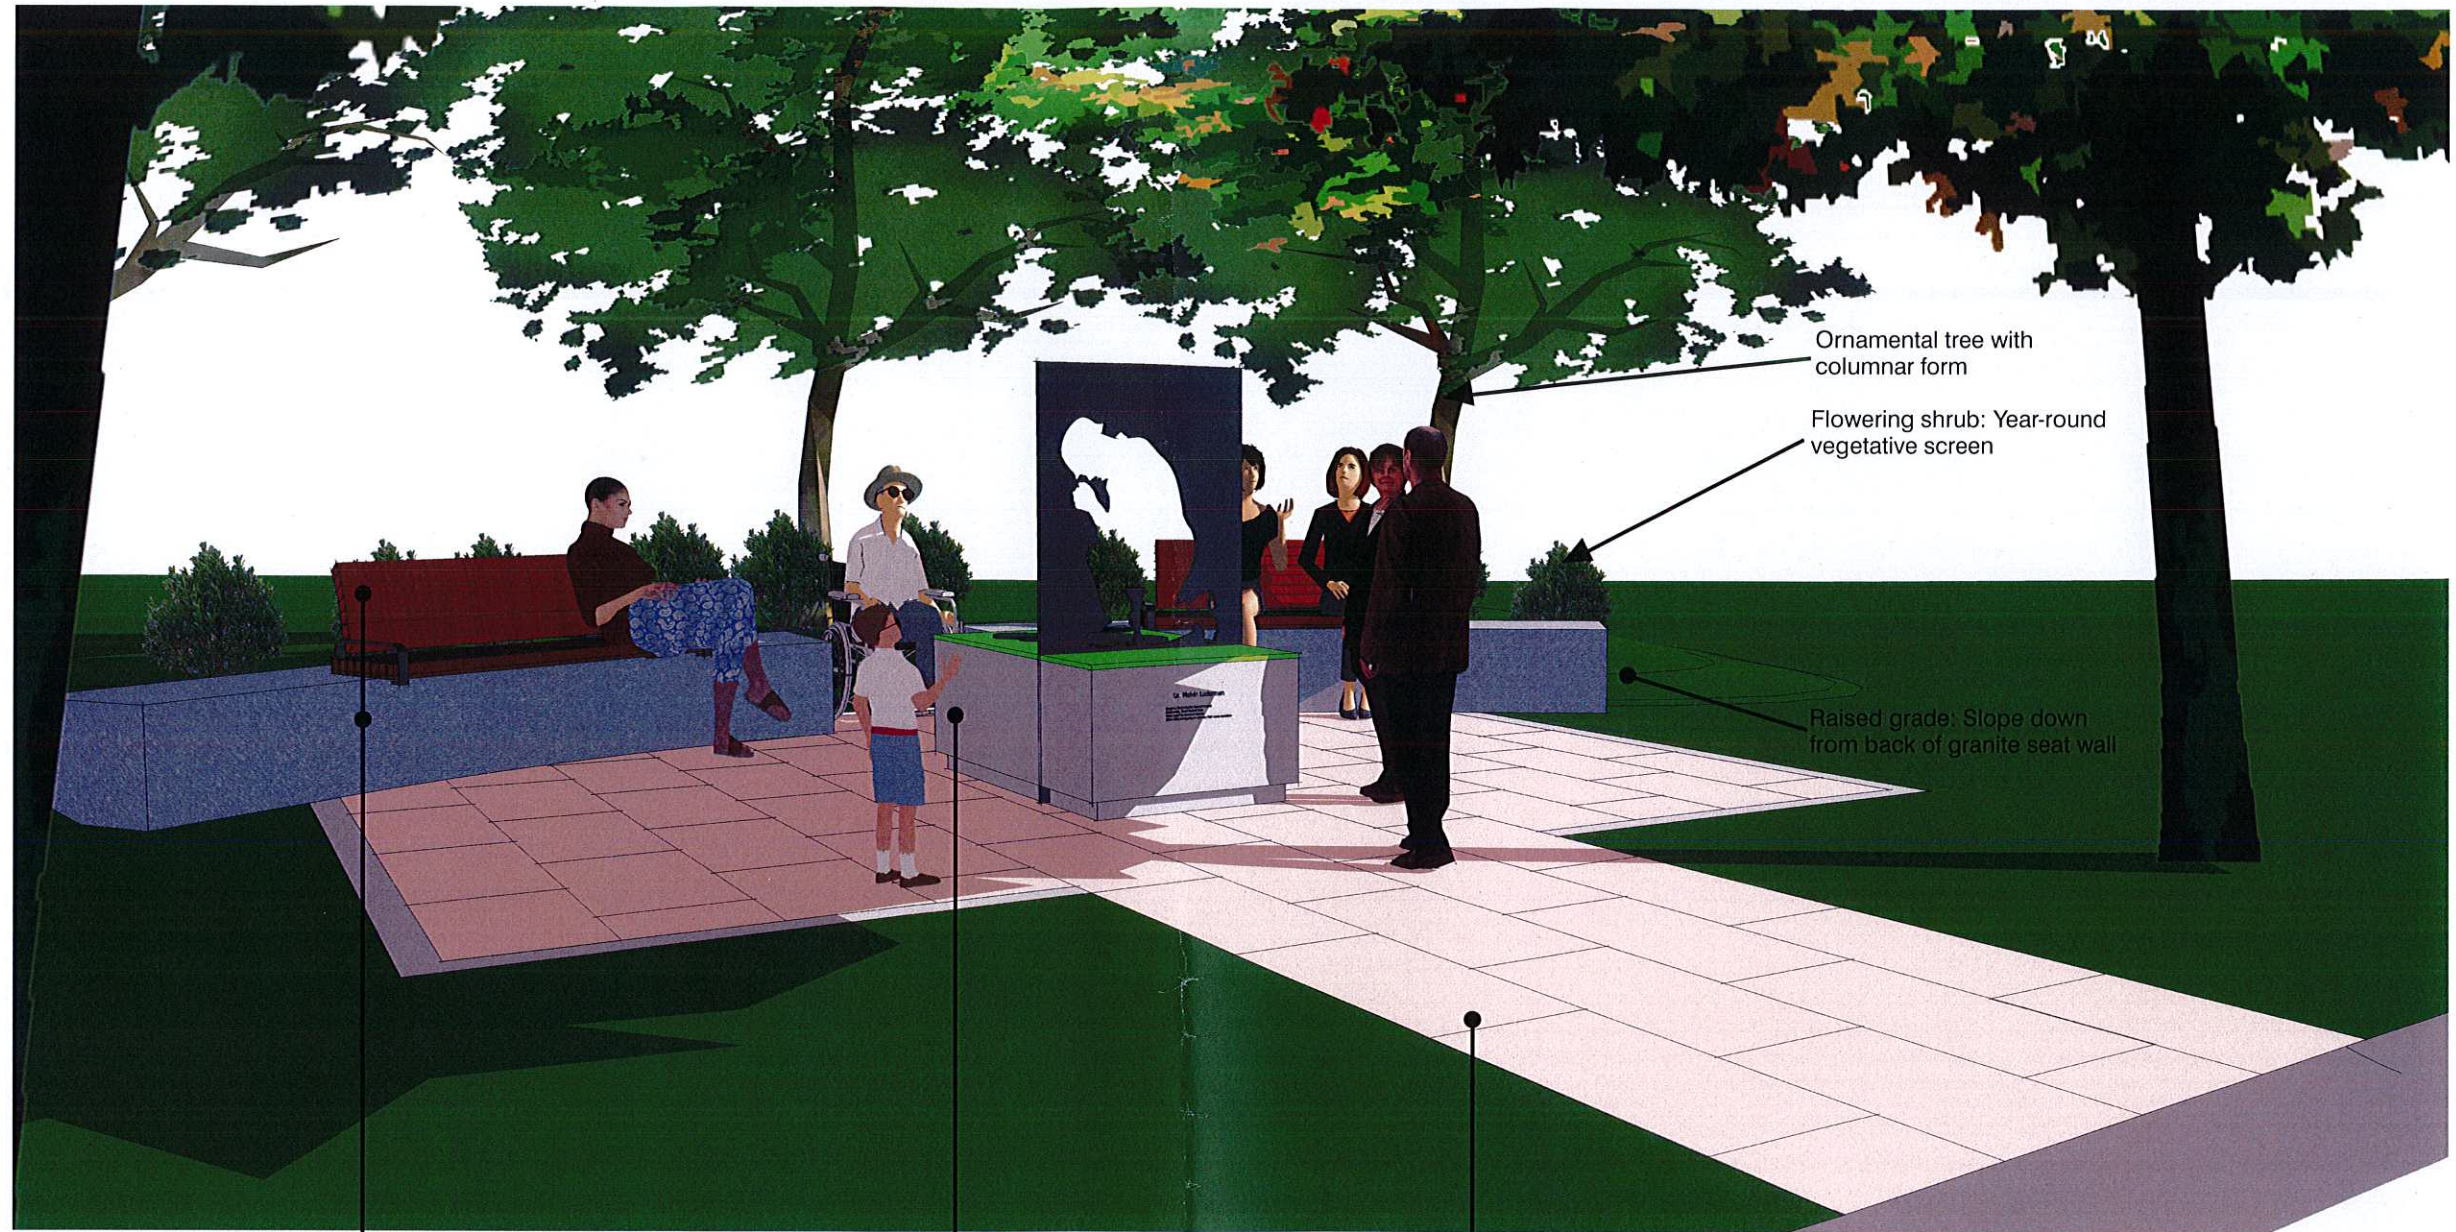

Lederman Memorial and Site Design - Revised Concept

Plan View

Section

Lederman Memorial and Site Design - Revised Concept With Seat Option A

Commonwealth of Massachusetts Department of Conservation and Recreation

Ornamental tree with columnar form

Flowering shrub: Year-round vegetative screen

Raised grade: Slope down from back of granite seat wall

Granite seat wall with cantilevered wooden seats

Memorial

Granite pavers

Lederman Memorial and Site Design - Revised Concept with Seat Option B

Commonwealth of Massachusetts Department of Conservation and Recreation

Ornamental tree with columnar form

Flowering shrub: Year-round vegetative screen

Raised grade: Slope down from back of granite seat wall

Granite seat wall with cantilevered wooden seats with seat backs

Memorial

Granite pavers

Lederman Memorial and Site Design - Revised Concept

Commonwealth of Massachusetts Department of Conservation and Recreation