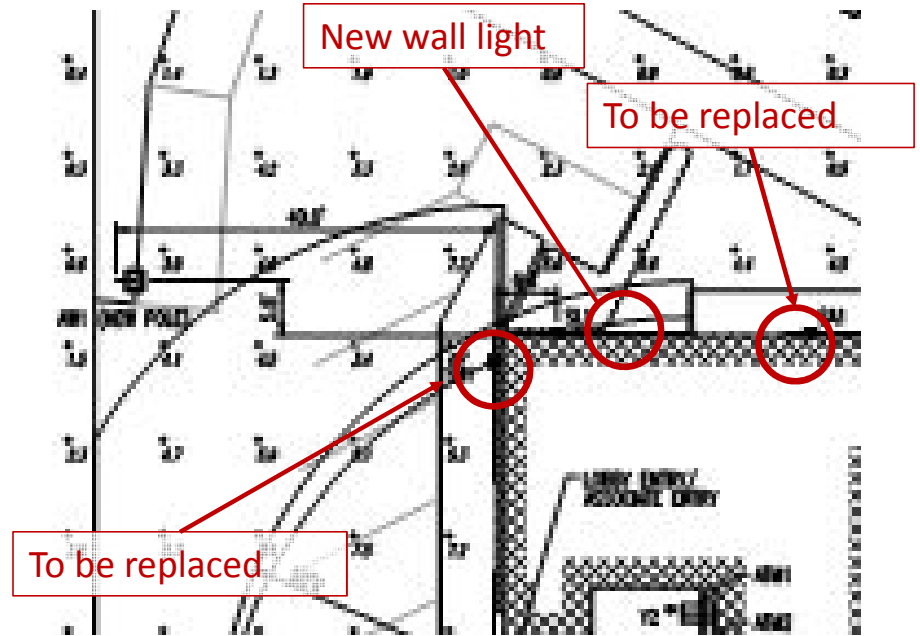

Subject Site – Canopy drive-through  
May 3, 2016

Subject Site – Canopy drive-through  
May 3, 2016

Wall-mounted LED light  
CREE EDGE series

Wall lights – left front corner  
May 3, 2016

Wall lights – left front corner