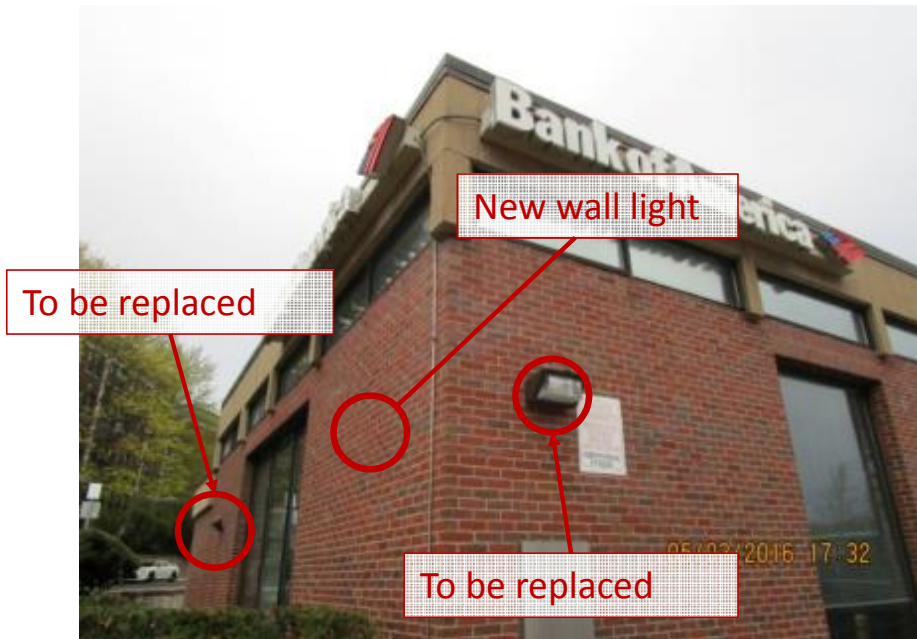

Subject Site – Left elevation  
May 3, 2016

Subject Site – Left elevation  
May 3, 2016

Subject Site – Right elevation  
May 3, 2016

Subject Site – Right elevation  
May 3, 2016

Canopy-mounted LED  
CREE EDGE series

Subject Site – Canopy drive-through  
May 3, 2016

Subject Site – Canopy drive-through  
May 3, 2016

Wall-mounted LED light  
CREE EDGE series

Wall lights – left front corner  
May 3, 2016

Wall lights – left front corner