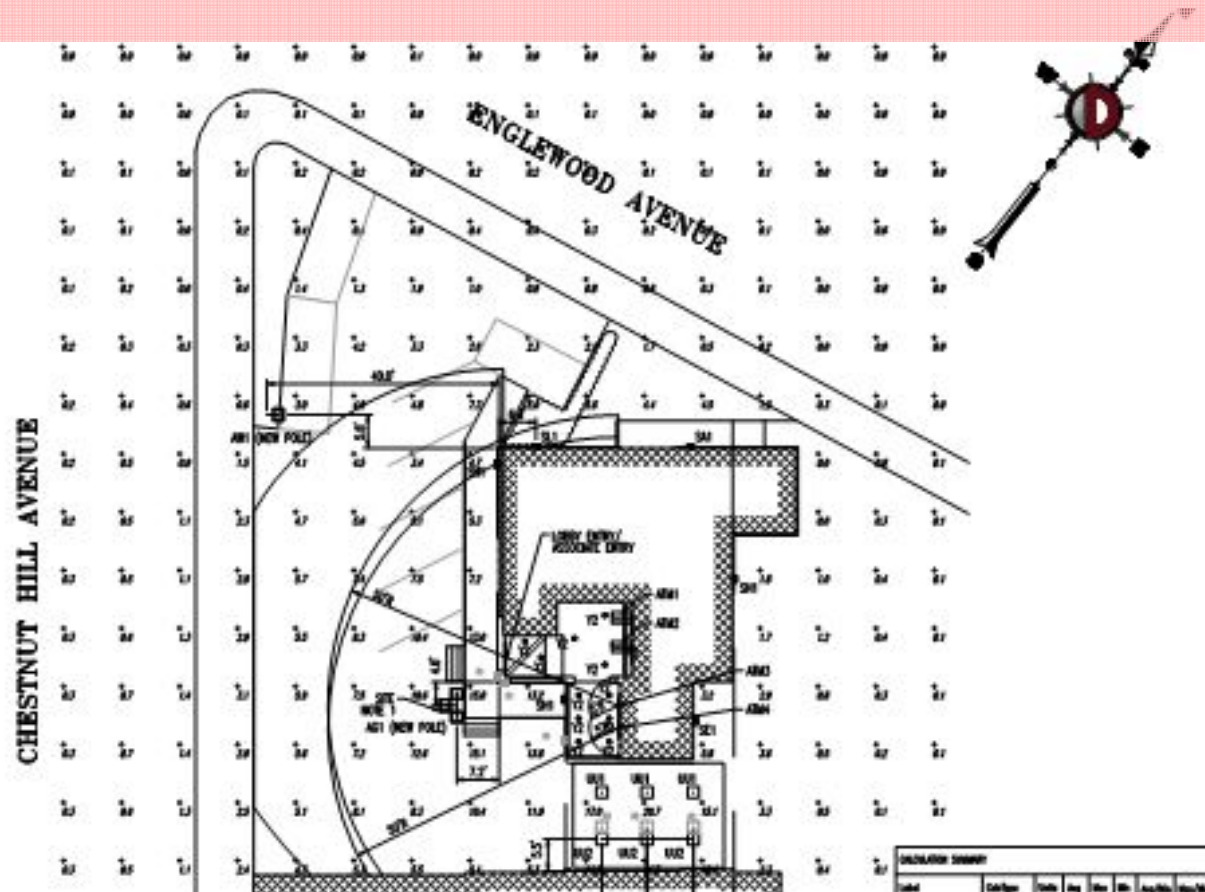

# Bank of America, 350 Chestnut Hill Avenue

Subject Site – Front elevation  
May 3, 2016

Subject Site – Front elevation  
May 3, 2016

Subject Site – Rear elevation  
May 3, 2016

Subject Site – Rear elevation  
May 3, 2016

Subject Site – Left elevation  
May 3, 2016

Subject Site – Left elevation  
May 3, 2016

Subject Site – Right elevation  
May 3, 2016

Subject Site – Right elevation  
May 3, 2016

Canopy-mounted LED  
CREE EDGE series

Subject Site – Canopy drive-through  
May 3, 2016

Subject Site – Canopy drive-through  
May 3, 2016

Wall-mounted LED light  
CREE EDGE series

Wall lights – left front corner  
May 3, 2016

Wall lights – left front corner

Freestanding LED pole light  
CREE EDGE series

New single-head pole

New triple-head pole